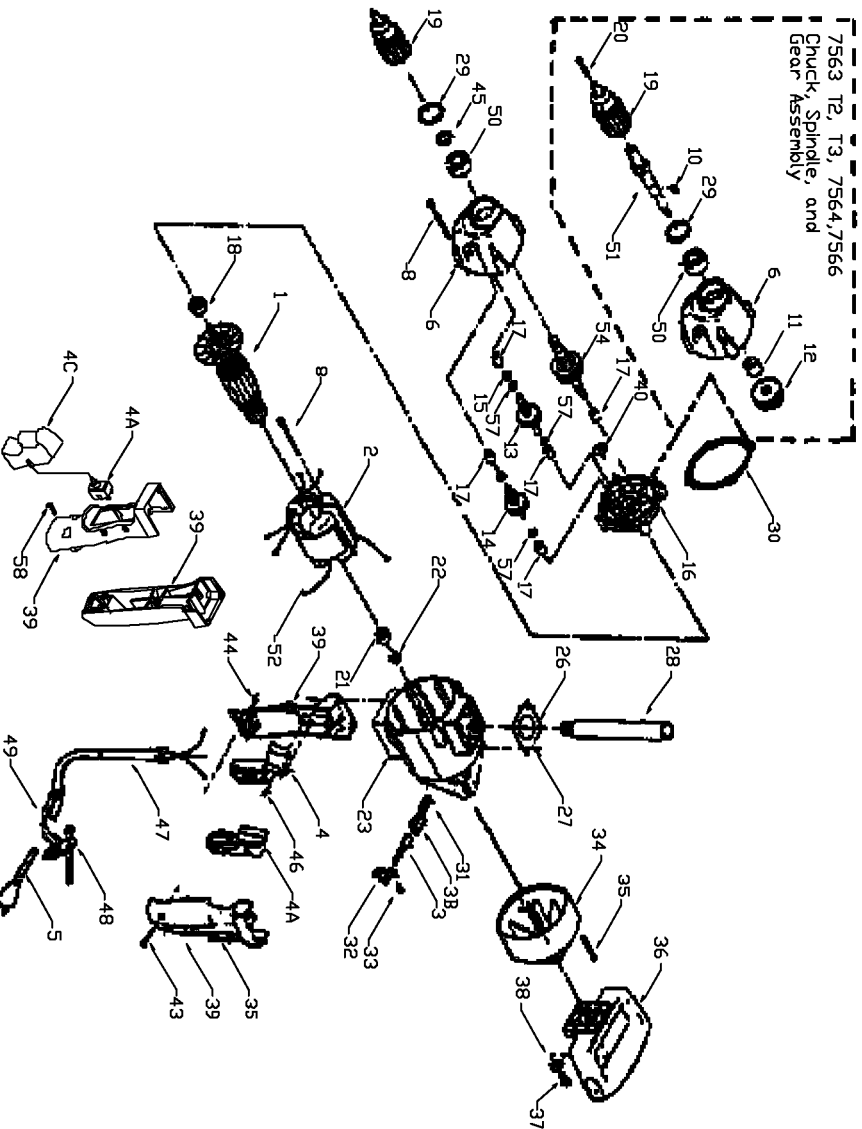

7563 T2, T3, 7564, 7566
Chuck, Spindle, and
Gear Assembly

Parts List for 7564 Type 4

Item Number	Part Number	Description	Qty Required
1	878904SV	FAN	1
1	865654	ARMATURE 115V	1
2	000000-00	No Longer Available	1
3	874289	BRUSH & RETAINER ASY	2
3	865323	BRUSH HOLDER	2
4	883761	SWITCH	1
4	884071	ACTUATOR	1
5	A10193	CORDSET	1
6	868060	GEAR HSG ASSY	1
8	882704	SCREW	1
10	878563	KEY	1
11	866524	SPACER	1
12	D865639	GEAR	1
13	D865312	GEAR & SHAFT AS	1
14	D866973	IDLER ASSY	1
15	801560	WASHER	1
16	000000-00	No Longer Available	1
17	838073	BEARING	5
18	330003-17	BEARING,BALL	1
19	865344	CHUCK	1
20	885157	SCREW	1
21	855284	BEARING	1
22	842610	SPRING-PRELOAD	1
23	875097	MOTOR HOUSING KIT	1
26	865320	AUX HNDL COVER	1
27	859227	SCREW	10
28	846874	HANDLE	1

Parts List for 7564 Type 4

Item Number	Part Number	Description	Qty Required
29	000000-00	No Longer Available	1
29	802426	RING	1
30	877281	GASKET	1
31	865321	BRUSH INSULATOR	2
33	802848	SCREW	10
34	811351	MOTOR HSG COVER	1
35	864721	SCREW	10
36	811352	SPADE HANDLE	1
37	847213	SCREW	10
38	823735	WASHER	10
39	000000-00	No Longer Available	1
40	865653	SLINGER	1
45	892251	SPACER	10
47	901266	STRAIN RELIEVER	1
48	875134	CHUCK KEY	1
49	842323	WRENCH HOLDER	1
50	865119SV	BALL BEARING	1
51	878243	SPINDLE KIT	1
52	849314	TERM	1
57	847769	WASHER	1
58	900826	SCREW	10
800	801945	TUBE GREASE	1
800	801946	LUBE	1