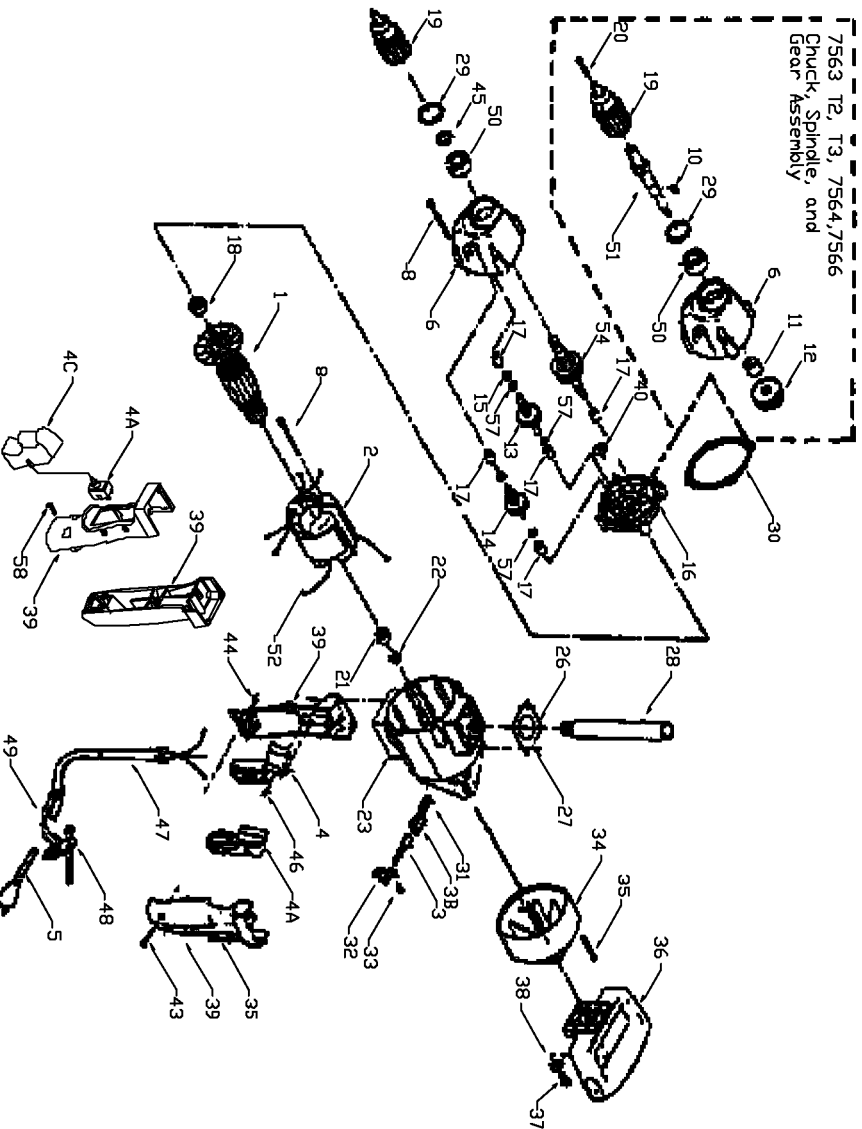

7563 T2, T3, 7564, 7566  
Chuck, Spindle, and  
Gear Assembly

### Parts List for 7563 Type 3

Item Number	Part Number	Description	Qty Required
1	878904SV	FAN	1
1	865654	ARMATURE 115V	1
2	875579	FIELD	1
3	874289	BRUSH & RETAINER ASY	2
3	865323	BRUSH HOLDER	2
4	864459	SWITCH	1
5	A10193	CORDSET	1
6	868060	GEAR HSG ASSY	1
8	882704	SCREW	1
10	878563	KEY	1
11	866524	SPACER	1
12	D865639	GEAR	1
13	D865312	GEAR & SHAFT AS	1
14	D866973	IDLER ASSY	1
15	801560	WASHER	10
16	000000-00	No Longer Available	1
17	838073	BEARING	5
18	330003-17	BEARING,BALL	1
19	000000-00	No Longer Available	1
19	895573	CHUCK	1
20	802598	SCREW	10
21	855284	BEARING	1
22	694432	BEARING MOUNT	1
23	875097	MOTOR HOUSING KIT	1
26	865320	AUX HNDL COVER	1
27	859227	SCREW	10
28	846874	HANDLE	1

### Parts List for 7563 Type 3

Item Number	Part Number	Description	Qty Required
29	000000-00	No Longer Available	1
29	802426	RING	1
30	877281	GASKET	1
31	865321	BRUSH INSULATOR	2
33	882703	SCREW	10
34	811351	MOTOR HSG COVER	1
35	864721	SCREW	10
36	811352	SPADE HANDLE	1
37	847213	SCREW	10
38	823735	WASHER	10
39	000000-00	No Longer Available	1
40	865653	SLINGER	1
43	802589	SCREW	10
44	862641	NUT	10
46	859227	SCREW	10
47	901266	STRAIN RELIEVER	1
48	875134	CHUCK KEY	1
48	838473	KEY	1
49	842323	WRENCH HOLDER	1
50	865119SV	BALL BEARING	1
51	859788	SPINDLE	1
52	849314	TERM	1
57	847769	WASHER	10
800	801945	TUBE GREASE	1
800	801946	LUBE	1