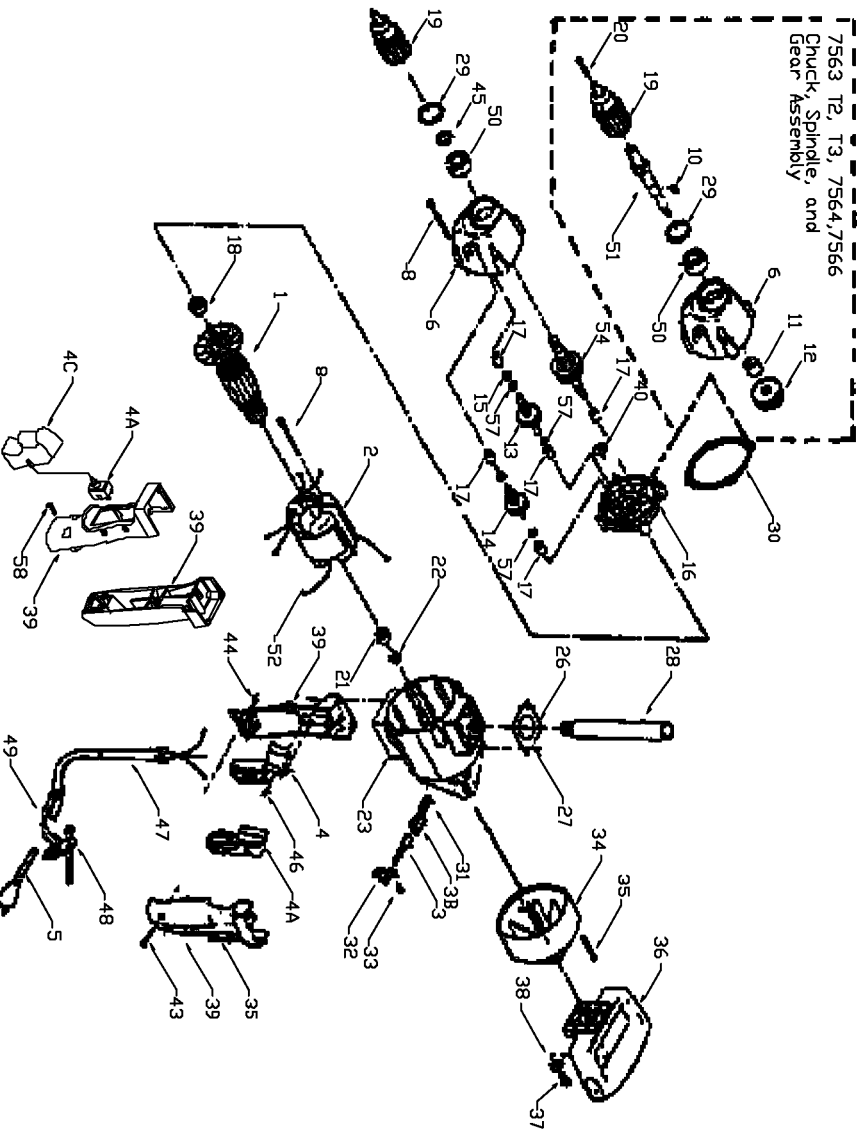

7563 T2, T3, 7564, 7566  
Chuck, Spindle, and  
Gear Assembly

## Parts List for 7563 Type 1

Item Number	Part Number	Description	Qty Required
1	878904SV	FAN	1
1	865654	ARMATURE 115V	1
2	875579	FIELD	1
3	874289	BRUSH & RETAINER ASY	2
3	865323	BRUSH HOLDER	2
4	864459	SWITCH	1
5	A10193	CORDSET	1
6	868060	GEAR HSG ASSY	1
8	882704	SCREW	1
13	D865312	GEAR & SHAFT AS	1
14	D866973	IDLER ASSY	1
15	801560	WASHER	1
16	000000-00	No Longer Available	1
17	838073	BEARING	5
18	330003-17	BEARING,BALL	1
19	865344	CHUCK	1
21	855284	BEARING	1
22	842610	SPRING-PRELOAD	1
23	875097	MOTOR HOUSING KIT	1
26	865320	AUX HNDL COVER	1
27	859227	SCREW	10
28	846874	HANDLE	1
29	000000-00	No Longer Available	1
29	802426	RING	1
30	877281	GASKET	1
31	865321	BRUSH INSULATOR	2
32	874289	BRUSH & RETAINER ASY	2

## Parts List for 7563 Type 1

Item Number	Part Number	Description	Qty Required
33	802848	SCREW	10
34	811351	MOTOR HSG COVER	1
35	864721	SCREW	10
36	811352	SPADE HANDLE	1
37	847213	SCREW	10
38	823735	WASHER	10
39	000000-00	No Longer Available	1
40	865653	SLINGER	1
43	802589	SCREW	10
44	862641	NUT	10
45	892251	SPACER	1
46	859227	SCREW	10
47	901266	STRAIN RELIEVER	1
48	875134	CHUCK KEY	1
49	842323	WRENCH HOLDER	1
50	865119SV	BALL BEARING	1
52	849314	TERM	1
54	000000-00	No Longer Available	1
57	847769	WASHER	3
800	801946	LUBE	1
800	801945	TUBE GREASE	1