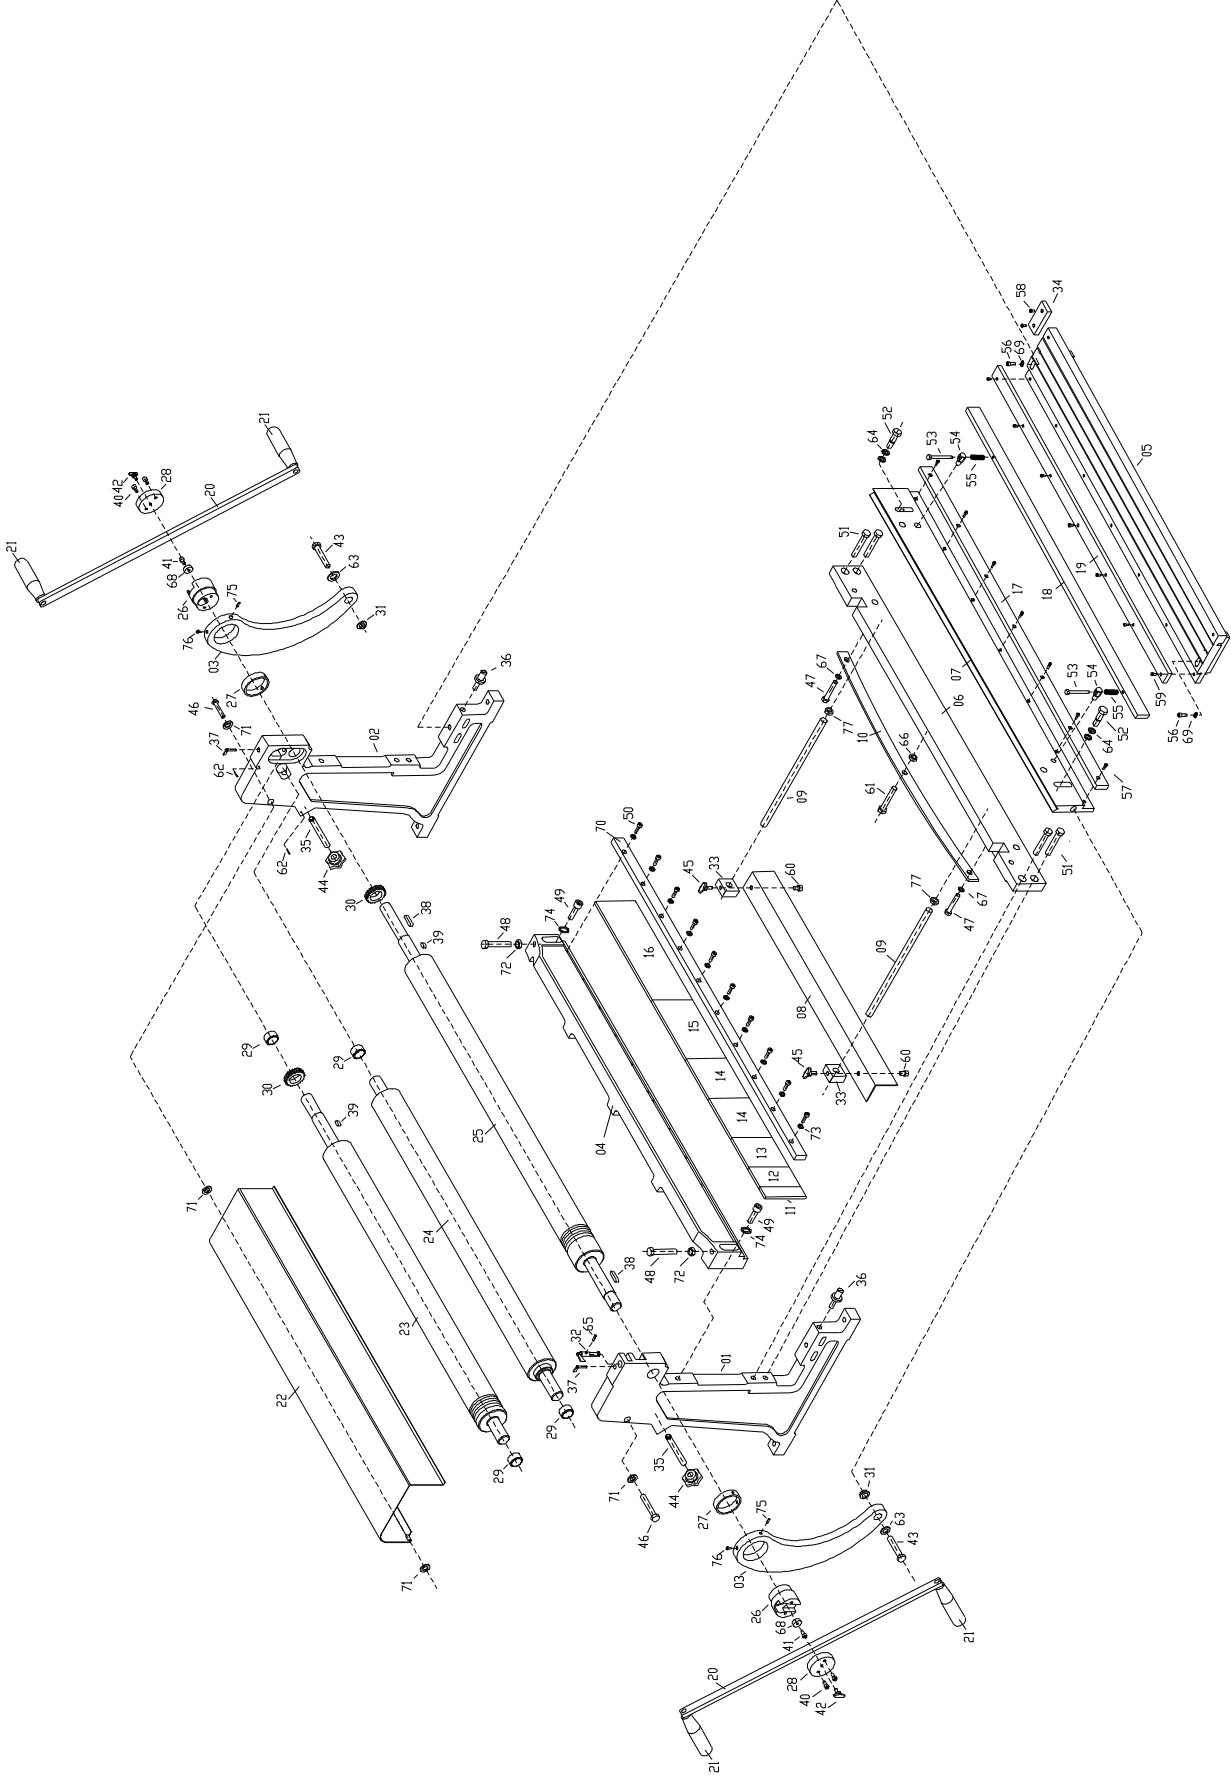

10.1.1 SBR-30M Shear/Brake/Roll – Exploded View

10.1.2 SBR-30M Shear/Brake/Roll – Parts List

Index No.	Part No.	Description	Size	Qty
01	SBR30M-01	Frame (left)		1
02	SBR30M-02	Frame (right)		1
03	SBR30M-03	Arm		2
04	SBR30M-04	Cross Beam		1
05	SBR30M-05	Table		1
06	SBR30M-06	Spacer Bar		1
07	SBR30M-07	Cutter Plate		1
08	SBR30M-08	Guide Plate		1
09	SBR30M-09	Guide Rod		2
10	SBR30M-10	Guide Bar		1
11	SBR30M-11	Brake Forming Die	1"	1
12	SBR30M-12	Brake Forming Die	2"	1
13	SBR30M-13	Brake Forming Die	3"	1
14	SBR30M-14	Brake Forming Die	4"	2
15	SBR30M-15	Brake Forming Die	6"	1
16	SBR30M-16	Brake Forming Die	10"	1
17	SBR30M-17	Cutter		1
18	SBR30M-18	Press Plate		1
19	SBR30M-19	Cutter		1
20	SBR30M-20	Handle Bar		2
21	SBR30M-21	Handle		4
22	SBR30M-22	Cover		1
23	SBR30M-23	Roll		1
24	SBR30M-24	Lower Press Roll		1
25	SBR30M-25	Upper Press Roll		1
26	SBR30M-26	Eccentric Shaft		2
27	SBR30M-27	Bushing		2
28	SBR30M-28	Eccentric Cap		2
29	SBR30M-29	Bushing		4
30	SBR30M-30	Gear		2
31	SBR30M-31	Pivot Bushing		2
32	SBR30M-32	Thumb Screw		1
33	SBR30M-33	Guide Block		2
34	SBR30M-34	Block		1
35	SBR30M-35	Screw		2
36	SBR30M-36	Locating Bolt		2
37	SBR30M-37	Adjustable Bolt		2
38	SBR30M-38	Key	8x7x25mm	2
39	SBR30M-39	Key	5x5x6mm	2
40	TS-1503031	Socket Head Cap Screw	M6x12	4
41	TS-1503031	Socket Head Cap Screw	M6x12	2
42	SBR30M-42	T-Handle	M8x25	2
43	SBR30M-43	Hex Cap Bolt	M12x70	2
44	SBR30M-44	Star Grip Knob	M10	2
45	SBR30M-42	T-Handle	M8x25	2
46	TS-1482081	Hex Cap Screw	M6x40	2
47	TS-1505021	Socket Head Cap Screw	M10x20	2
48	TS-2211451	Hex Cap Screw	M12x45	2
49	TS-1505051	Socket Head Cap Screw	M10x35	2
50	TS-1504051	Socket Head Cap Screw	M8x25	10
51	TS-1505041	Socket Head Cap Screw	M10x30	4
52	SBR30M-52	Screw		2
53	SBR30M-53	Hex Cap Bolt	M8x90	2
54	SBR30M-54	Pressure Plate Bracket		2
55	SBR30M-55	Spring		2
56	TS-1505031	Socket Head Cap Screw	M10x25	2