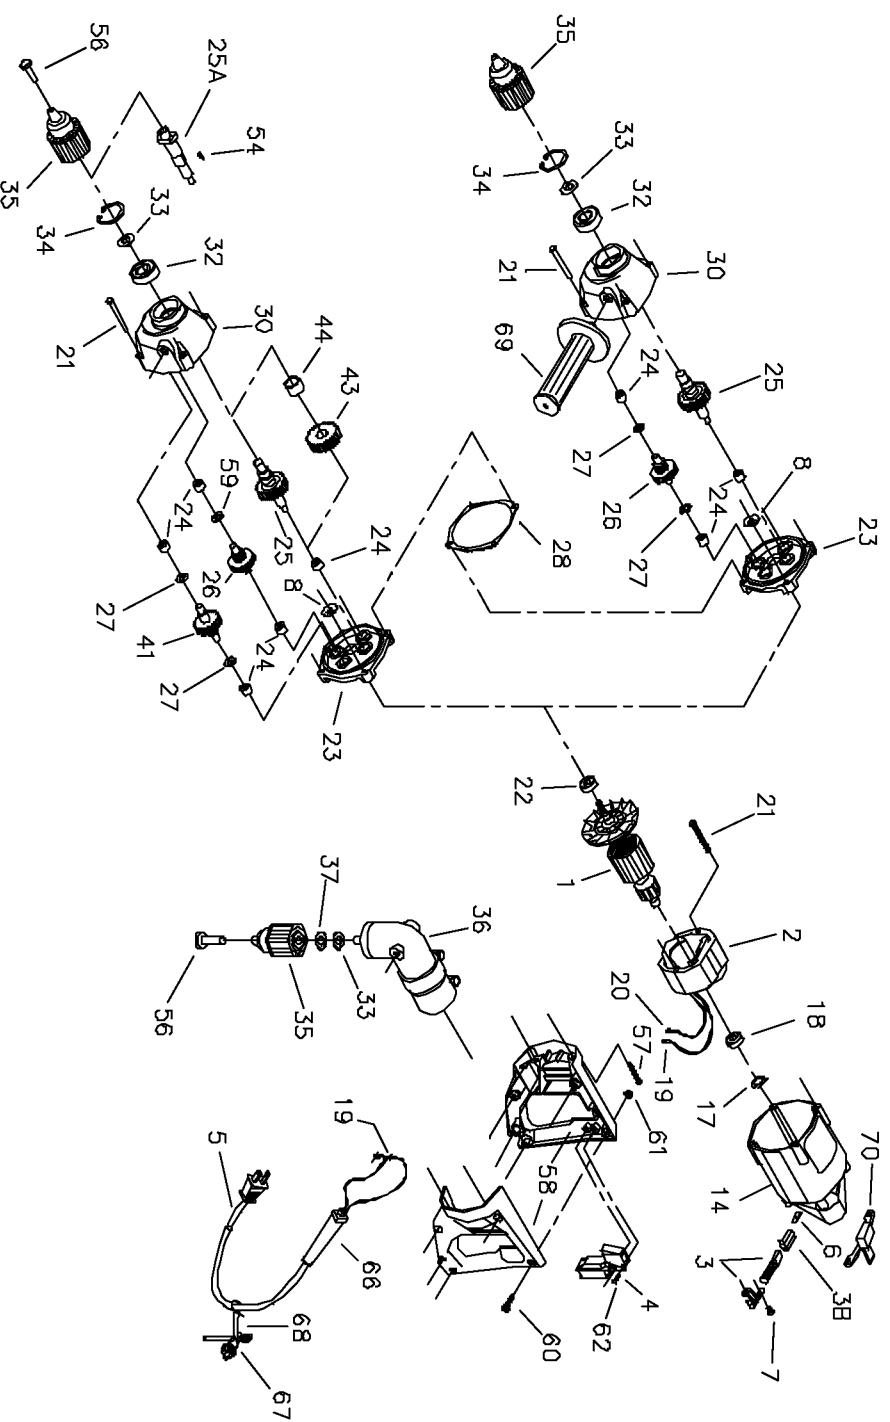

PORTER-CABLE “D” HANDLE DRILLS

WARNING: Electrical repairs should only be attempted by trained repairmen. Contact the nearest Porter-Cable Service Center or other competent repair center.

- 7551
- 7552
- 7553
- 7554
- 7556

Parts List for 7556 Type 4

Item Number	Part Number	Description	Qty Required
1	865654	ARMATURE 115V	1
1	878904SV	FAN	1
1	878904SV	FAN	1
2	875579	FIELD	1
3	874289	BRUSH & RETAINER ASY	2
3	865323	BRUSH HOLDER	2
4	872236	SWITCH	1
5	A10193	CORDSET	1
6	865321	BRUSH INSULATOR	2
7	802848	SCREW	10
8	865653	SLINGER	1
14	000000-00	No Longer Available	1
17	842610	SPRING-PRELOAD	1
18	855284	BEARING	3
19	862450	TERMINAL	1
20	849314	TERM	1
21	882704	SCREW	10
22	330003-17	BEARING,BALL	3
23	000000-00	No Longer Available	1
24	838073	BEARING	3
25	878243	SPINDLE KIT	1
26	D865312	GEAR & SHAFT AS	1
27	847769	WASHER	10
28	877281	GASKET	1
30	868060	GEAR HSG ASSY	1
32	865119SV	BALL BEARING	3
33	892251	SPACER	10

Parts List for 7556 Type 4

Item Number	Part Number	Description	Qty Required
34	000000-00	No Longer Available	10
34	802426	RING	10
35	865344	CHUCK	1
36	000000-00	No Longer Available	1
37	873579	BRASS WASHER	10
41	D866973	IDLER ASSY	1
43	D865639	GEAR	1
44	866524	SPACER	1
54	878563	KEY	1
56	885157	SCREW	1
57	900826	SCREW	10
58	000000-00	No Longer Available	1
60	802589	SCREW	10
61	862641	NUT	10
62	859227	SCREW	10
66	901266	STRAIN RELIEVER	1
67	875134	CHUCK KEY	1
68	842323	WRENCH HOLDER	1
69	695146	HANDLE	1
70	695077	MOUNTING BRKET TRIAC	1
71	873574	WRENCH OPEN END	1
72	873580	PIN WRENCH (5079)	1
73	000000-00	No Longer Available	1
800	801945	TUBE GREASE	1
800	000000-00	No Longer Available	1
861	899179	CARRYING CASE	1