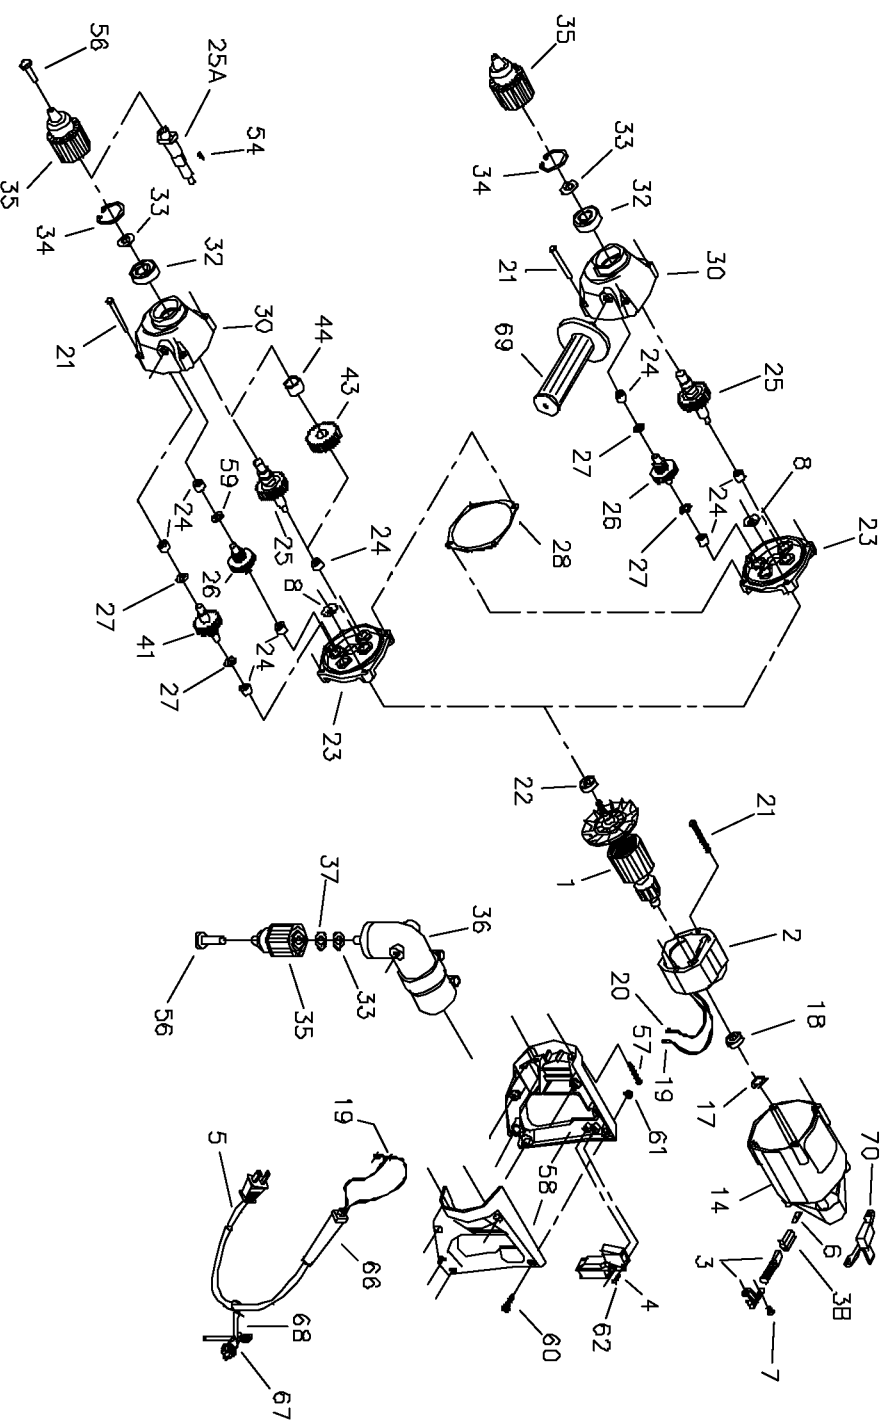

# PORTER-CABLE “D” HANDLE DRILLS

WARNING: Electrical repairs should only be attempted by trained repairmen. Contact the nearest Porter-Cable Service Center or other competent repair center.

7551  
7552  
7553  
7554  
7556

## Parts List for 7554 Type 2

Item Number	Part Number	Description	Qty Required
1	865654	ARMATURE 115V	1
1	878904	FAN	1
1	878904	FAN	1
2	875579	FIELD	1
3	874289	BRUSH & RETAINER ASY	2
3	865323	BRUSH HOLDER	2
4	872834	SWITCH-DC	1
4	872575	SWITCH KIT	1
5	A10193	CORDSET	1
6	865321	BRUSH INSULATOR	2
7	802848	SCREW	10
8	865653	SLINGER	1
14	875290	HOUSING KIT	1
17	842610	SPRING-PRELOAD	1
18	855284	BEARING	3
19	862450	TERMINAL	1
20	849314	TERM	1
21	882704	SCREW	10
22	883096	BEARING	3
23	865598	PLATE	1
24	838073	BEARING	3
25	000000-00	No Longer Available	1
25	000000-00	No Longer Available	1
26	D865312	GEAR & SHAFT AS	1
27	847769	WASHER	10
28	877281	GASKET	1
30	868060	GEAR HSG ASSY	1

## Parts List for 7554 Type 2

Item Number	Part Number	Description	Qty Required
32	865119	BALL BEARING	3
33	892251	SPACER	10
34	802426	RING	10
34	802586	RING	10
35	865344	CHUCK	1
36	5079	ATTCH RIGHT ANGLE	1
37	873579	BRASS WASHER	10
41	D866973	IDLER ASSY	1
56	885157	SCREW	1
57	900826	SCREW	10
58	865833	HANDLE SET	1
60	802589	SCREW	10
61	862641	NUT	10
62	859227	SCREW	10
66	901266	STRAIN RELIEVER	1
67	875134	CHUCK KEY	1
68	842323	WRENCH HOLDER	1
69	810820	HANDLE	1
70	695077	MOUNTING BRKET TRIAC	1
72	873580	PIN WRENCH (5079)	1
73	000000-00	No Longer Available	1
800	801945	TUBE GREASE	1
800	000000-00	No Longer Available	1
861	899179	CARRYING CASE	1