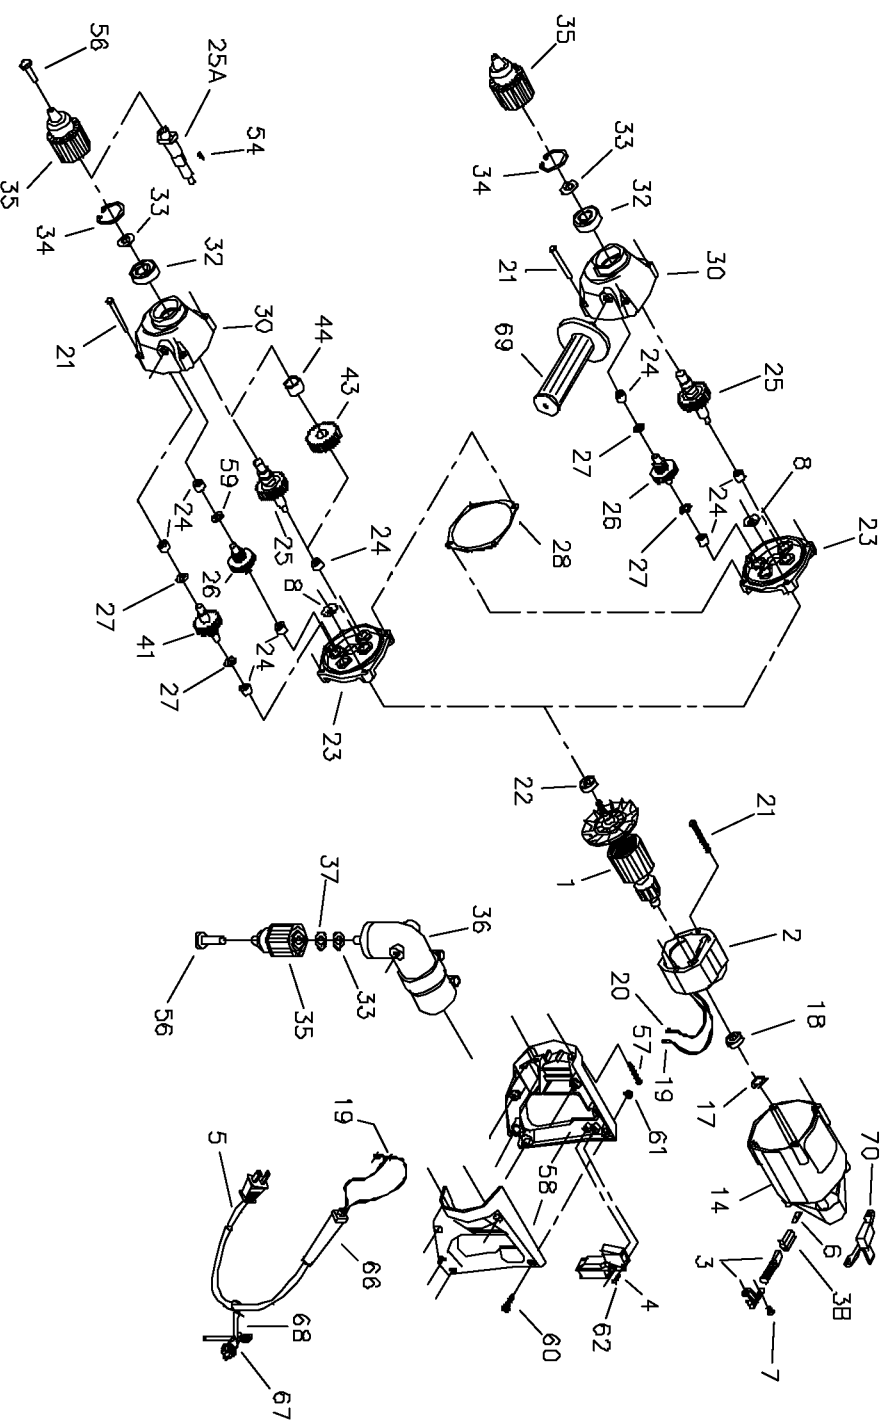

PORTER-CABLE “D” HANDLE DRILLS

WARNING: Electrical repairs should only be attempted by trained repairmen. Contact the nearest Porter-Cable Service Center or other competent repair center.

- 7551
- 7552
- 7553
- 7554
- 7556

Parts List for 7551 Type 1

Item Number	Part Number	Description	Qty Required
1	865656	ARMATURE 115V	1
1	878904SV	FAN	1
1	878904SV	FAN	1
2	875579	FIELD	1
3	874289	BRUSH & RETAINER ASY	2
3	865323	BRUSH HOLDER	2
4	864459	SWITCH	1
5	A10193	CORDSET	1
6	865321	BRUSH INSULATOR	2
7	802848	SCREW	10
8	865653	SLINGER	1
14	000000-00	No Longer Available	1
17	842610	SPRING-PRELOAD	1
18	855284	BEARING	3
19	862450	TERMINAL	1
20	849314	TERM	1
21	882704	SCREW	10
22	330003-17	BEARING,BALL	3
23	000000-00	No Longer Available	1
24	838073	BEARING	3
26	866972	IDLER ASSY	1
27	847769	WASHER	10
28	877281	GASKET	1
30	000000-00	No Longer Available	1
32	865119SV	BALL BEARING	3
33	892251	SPACER	10
34	000000-00	No Longer Available	10

Parts List for 7551 Type 1

Item Number	Part Number	Description	Qty Required
34	802426	RING	10
35	000000-00	No Longer Available	1
36	000000-00	No Longer Available	1
37	873579	BRASS WASHER	10
57	900826	SCREW	10
58	892791	HANDLE SET	1
60	802589	SCREW	10
61	862641	NUT	10
62	859227	SCREW	10
66	901266	STRAIN RELIEVER	1
67	801391	CHUCK KEY	1
68	842323	WRENCH HOLDER	1
69	695146	HANDLE	1
70	695077	MOUNTING BRKET TRIAC	1
72	873580	PIN WRENCH (5079)	1
73	000000-00	No Longer Available	1
800	000000-00	No Longer Available	1
800	801945	TUBE GREASE	1
861	899179	CARRYING CASE	1