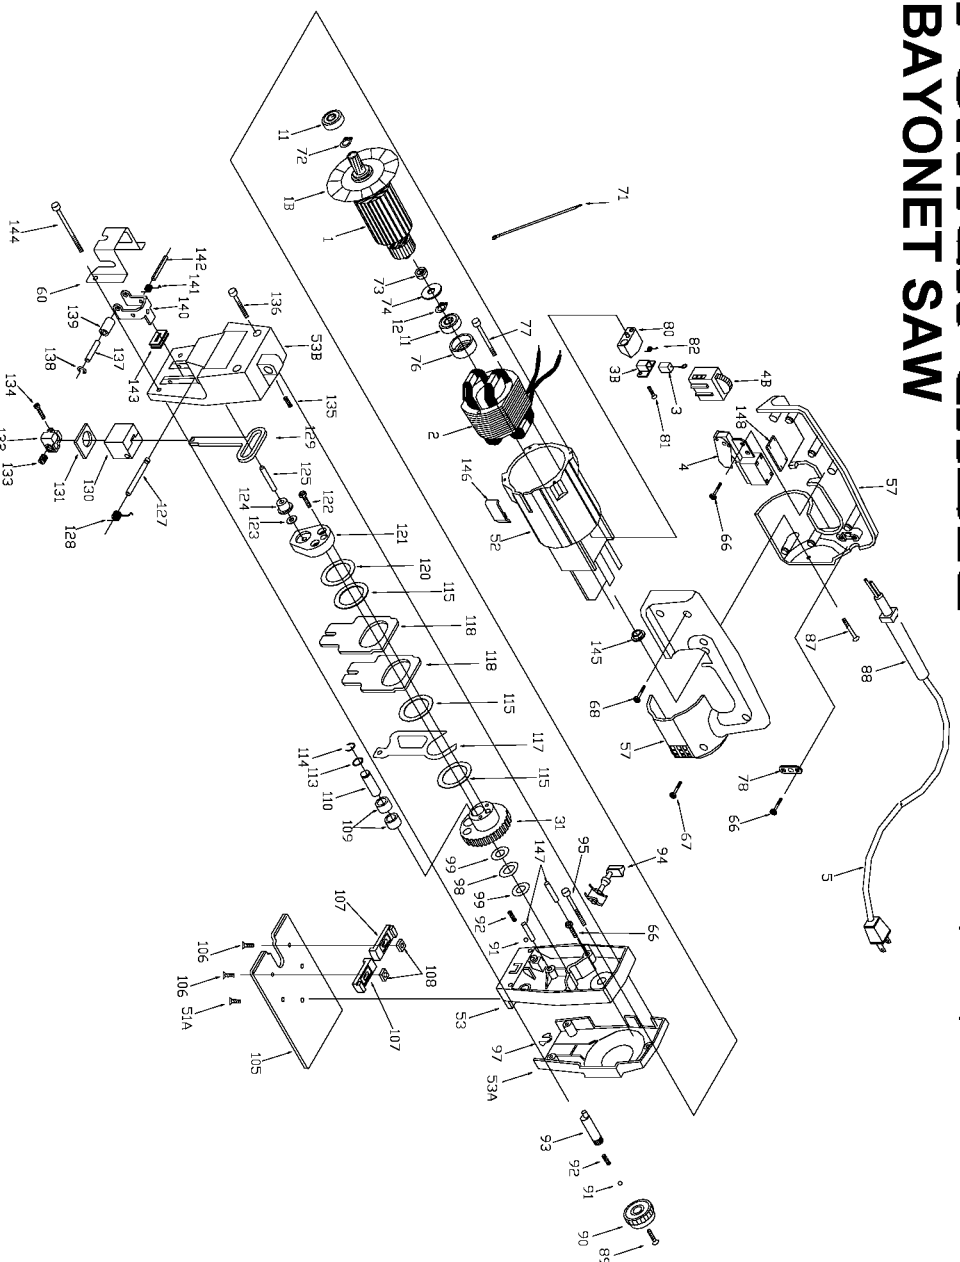

PORTER-CABLE BAYONET SAW

WARNING: Electrical repairs should only be attempted by trained repairmen. Contact the nearest Porter-Cable Service Center or other competent repair center.

7549

Parts List for J-7549 Type 3

Item Number	Part Number	Description	Qty Required
1	875066	ARMATURE	1
1	811531	FAN	1
2	891212	FIELD	1
3	888386	BRUSH ASSY	1
4	695920	SWITCH	1
4	886978	SWITCH	1
5	330072-97	CORD/10 FT/18-2	1
11	855216	BEARING	3
12	849328	SPACER	1
31	874930	GEAR	1
51	883486	SCREW	10
52	888001	MOTOR HSG	1
53	884068	GEAR HSG ASSY	1
53	872817	INTERM HOUSING	1
53	884053	FRONT HOUSING	1
57	694022	HANDLE SET	1
60	873403	CHIP DEFLECTOR	1
66	882185	SCREW MACHINE STEEL	10
67	859384	SCREW	10
68	694015	SCREW	10
71	887508	LEAD	1
72	802203	RING	1
73	695894	TUBE	1
74	695893	WASHER	10
76	694432	BEARING MOUNT	3
77	695185	FIELD SCREW	1
78	861434	CORD CLAMP	1

COPYRIGHT© 2005. All Rights Reserved.

Parts list, pricing, and availability subject to change. Please visit www.dewaltservicenet.com for current parts information.