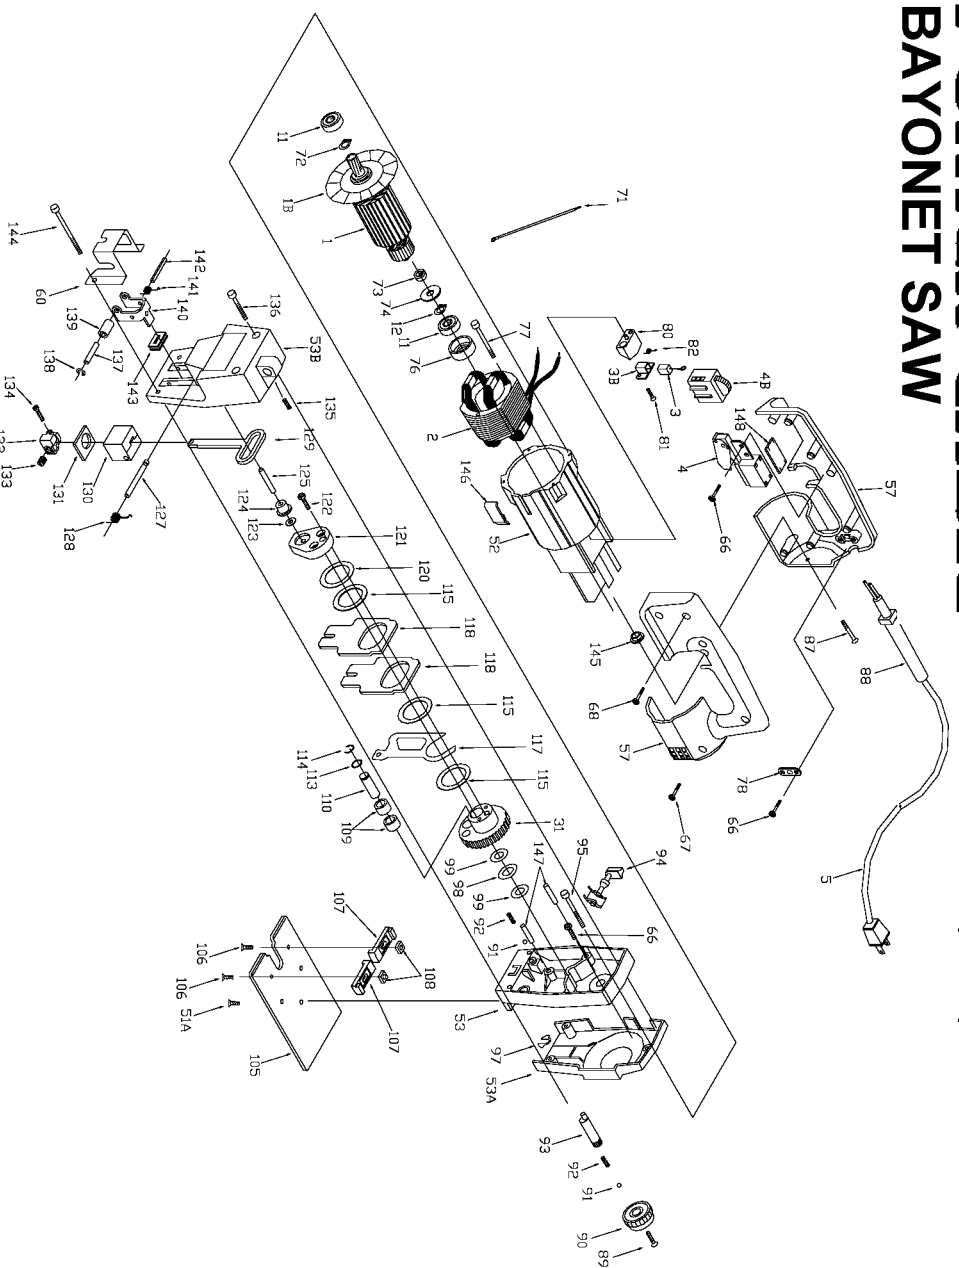

PORTER-CABLE BAYONET SAW

WARNING: Electrical repairs should only be attempted by trained repairmen. Contact the nearest Porter-Cable Service Center or other competent repair center.

7549

Parts List for 7549 Type 1

Item Number	Part Number	Description	Qty Required
1	875066	ARMATURE	1
1	811531	FAN	1
2	891212	FIELD	1
3	690741	BRUSH	2
3	690742	BRUSH HOLDER	2
4	695920	SWITCH	1
4	886978	SWITCH	1
5	330072-97	CORD/10 FT/18-2	1
11	855216	BEARING	3
12	849328	SPACER	1
31	874930	GEAR	1
51	883486	SCREW	10
52	888001	MOTOR HSG	1
53	875067	GEAR HOUSING ASSY	1
53	872817	INTERM HOUSING	1
53	873401	FRONT HOUSING	1
57	694022	HANDLE SET	1
60	873403	CHIP DEFLECTOR	1
66	882185	SCREW MACHINE STEEL	10
67	859384	SCREW	10
68	694015	SCREW	10
71	887508	LEAD	1
72	802203	RING	1
73	695894	TUBE	1
74	695893	WASHER	10
76	694432	BEARING MOUNT	3
77	695185	FIELD SCREW	1