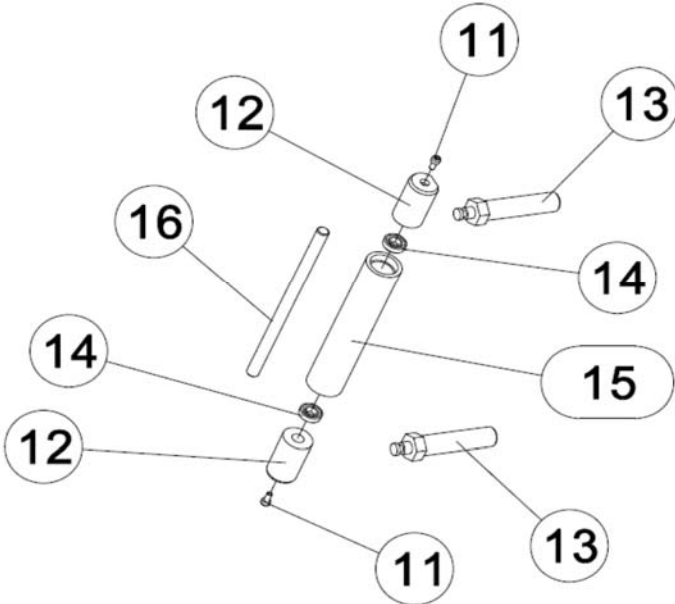

12.1.3 MPR-10HV Manual Pinch Roll Bender – Exploded View 3

V