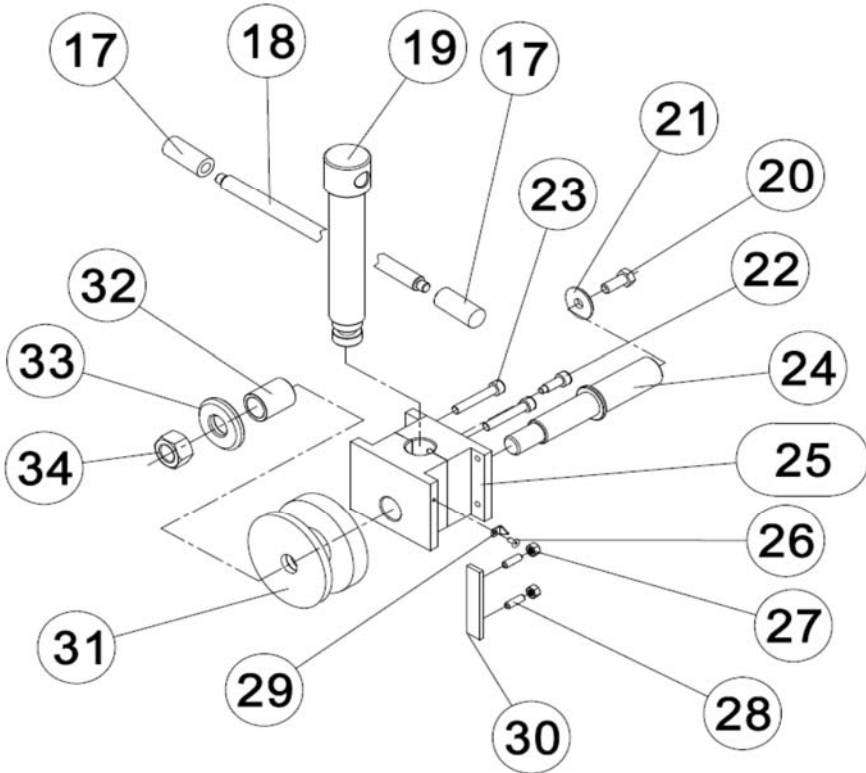

12.1.3 MPR-10HV Manual Pinch Roll Bender – Exploded View 3

V

VI