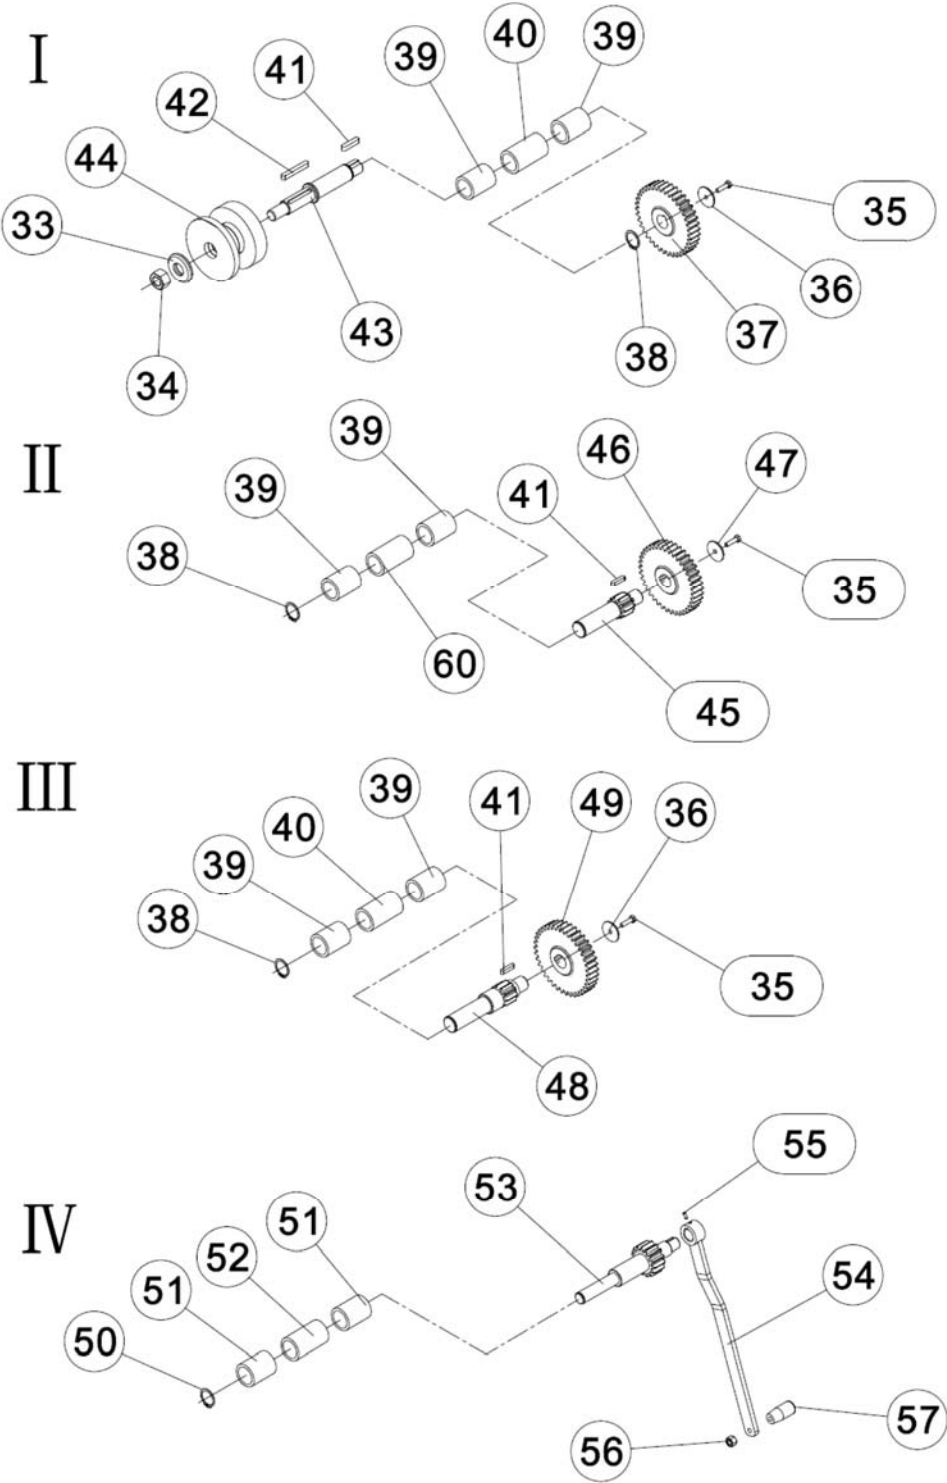

12.1.2 MPR-10HV Manual Pinch Roll Bender – Exploded View 2