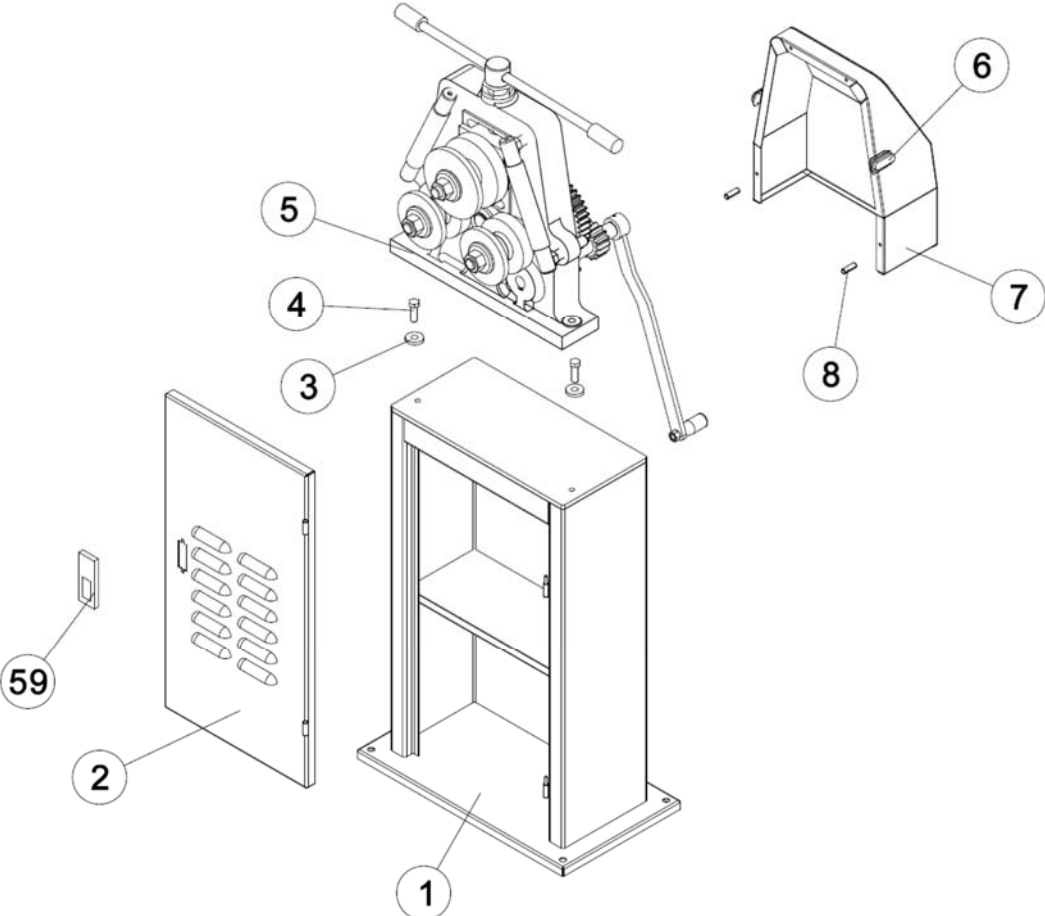

12.1.1 MPR-10HV Manual Pinch Roll Bender – Exploded View 1