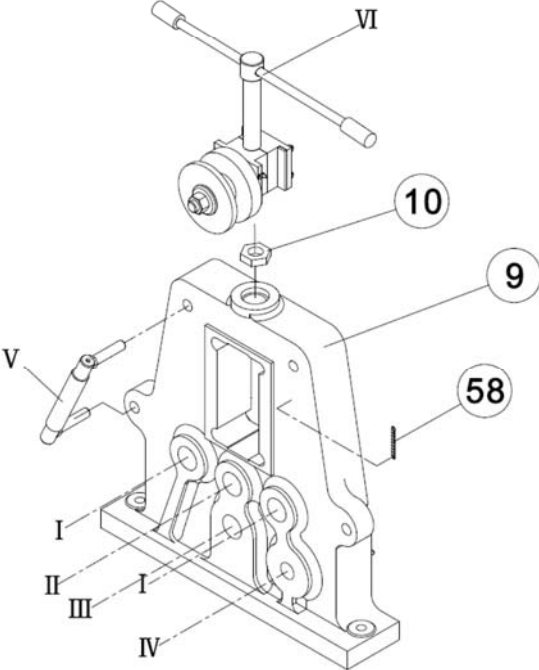

12.1.1 MPR-10HV Manual Pinch Roll Bender – Exploded View 1