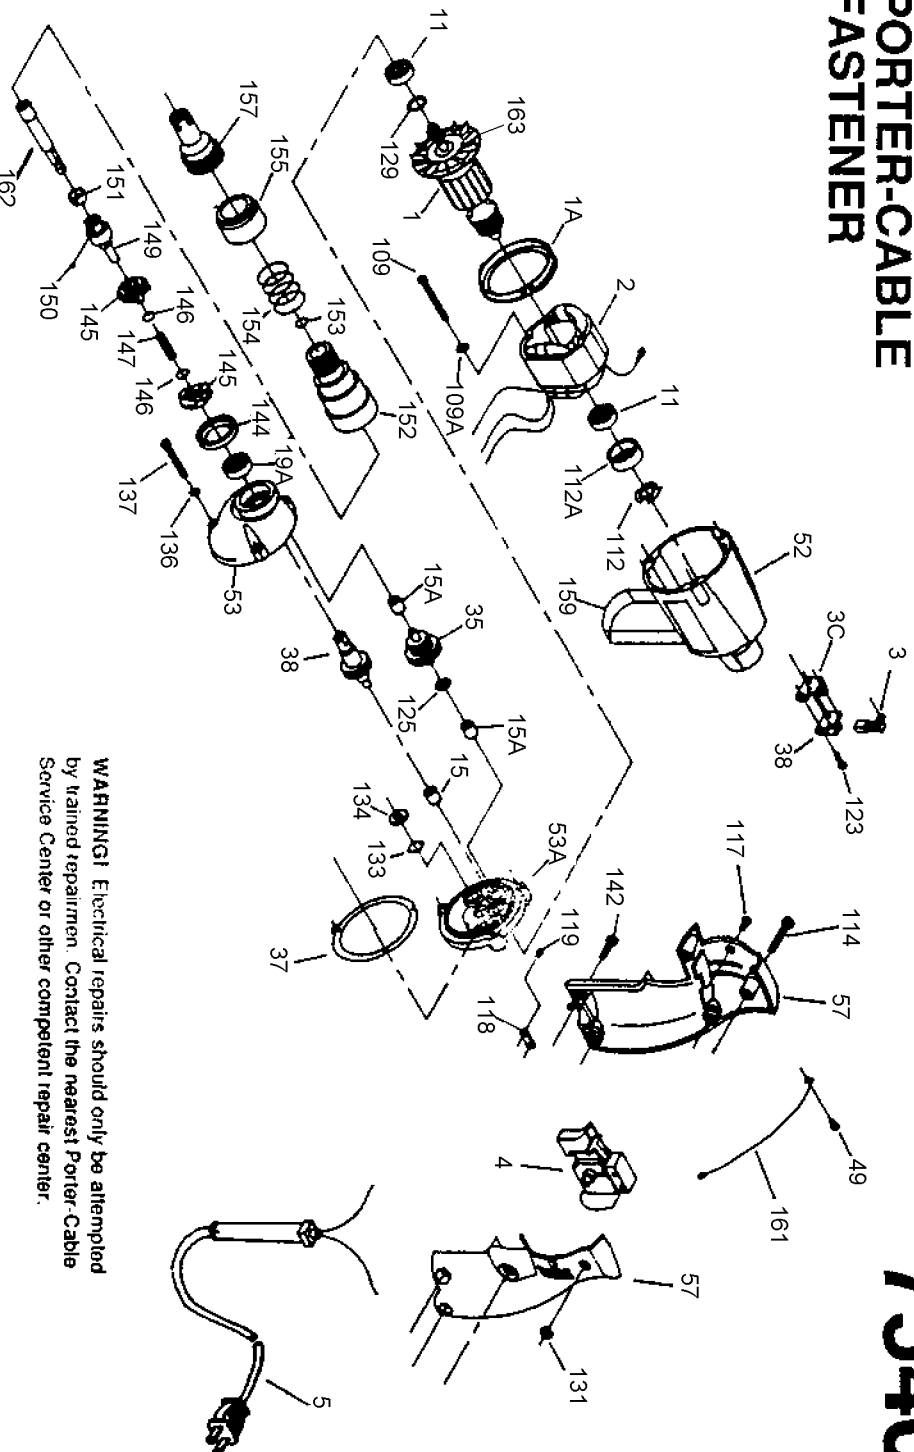

PORTER-CABLE FASTENER

7540

WARNING! Electrical repairs should only be attempted by trained repairmen. Contact the nearest Porter-Cable Service Center or other competent repair center.

Parts List for 7540 Type 1

Item Number	Part Number	Description	Qty Required
1	865733	ALTVEND-DJ	1
1	811350	BAFFLE	1
2	865736	ALTVEND-DJ	1
3	000000-00	No Longer Available	1
4	000000-00	No Longer Available	1
5	695854	CORDSET	1
5	810716	RELIEVER	1
11	330003-85	BEARING	1
15	839837	NEEDLE BEARING	1
15	848131	BEARING	1
19	330003-17	BEARING,BALL	1
35	000000-00	No Longer Available	1
37	698609	GASKET	1
38	000000-00	No Longer Available	1
49	864137	SCREW	1
52	000000-00	No Longer Available	1
53	848146	HSG	1
53	868599	INTER PLT	1
57	000000-00	No Longer Available	1
109	000000-00	No Longer Available	1
112	842610	SPRING-PRELOAD	1
112	694432	BEARING MOUNT	1
114	865643	SCREW	1
116	859384	SCREW	1
117	000000-00	No Longer Available	1
118	861434	CORD CLAMP	1
119	859227	SCREW	1

Parts List for 7540 Type 1

Item Number	Part Number	Description	Qty Required
123	860756	SCREW	1
125	848741	WASHER	1
129	847564	SNAP RING	1
131	828841	LOCKNUT	1
133	802851	O RING	1
134	852714	SLINGER	1
136	802648	WASHER	1
137	000000-00	No Longer Available	1
142	841644	SCREW	1
144	000000-00	No Longer Available	1
145	000000-00	No Longer Available	1
146	853644	RING	1
147	853731	SPRING	1
149	853446	SPINDLE	1
150	844318	BALL	1
151	854346	RETAINER	1
152	853705	HSGN	1
153	854080	RING	1
154	853730	SPRING	1
155	853481	ADJ COLLAR	1
155	853688	PIN	1
157	862937	NOSE	1
159	000000-00	No Longer Available	1
161	000000-00	No Longer Available	1
162	861801	BIT HOLDER	1
163	811531	FAN	1
800	801946	LUBE	1

Parts List for 7540 Type 1

Item Number	Part Number	Description	Qty Required
800	801945	TUBE GREASE	1
800	874809	LUBRICANT-4LBS	1