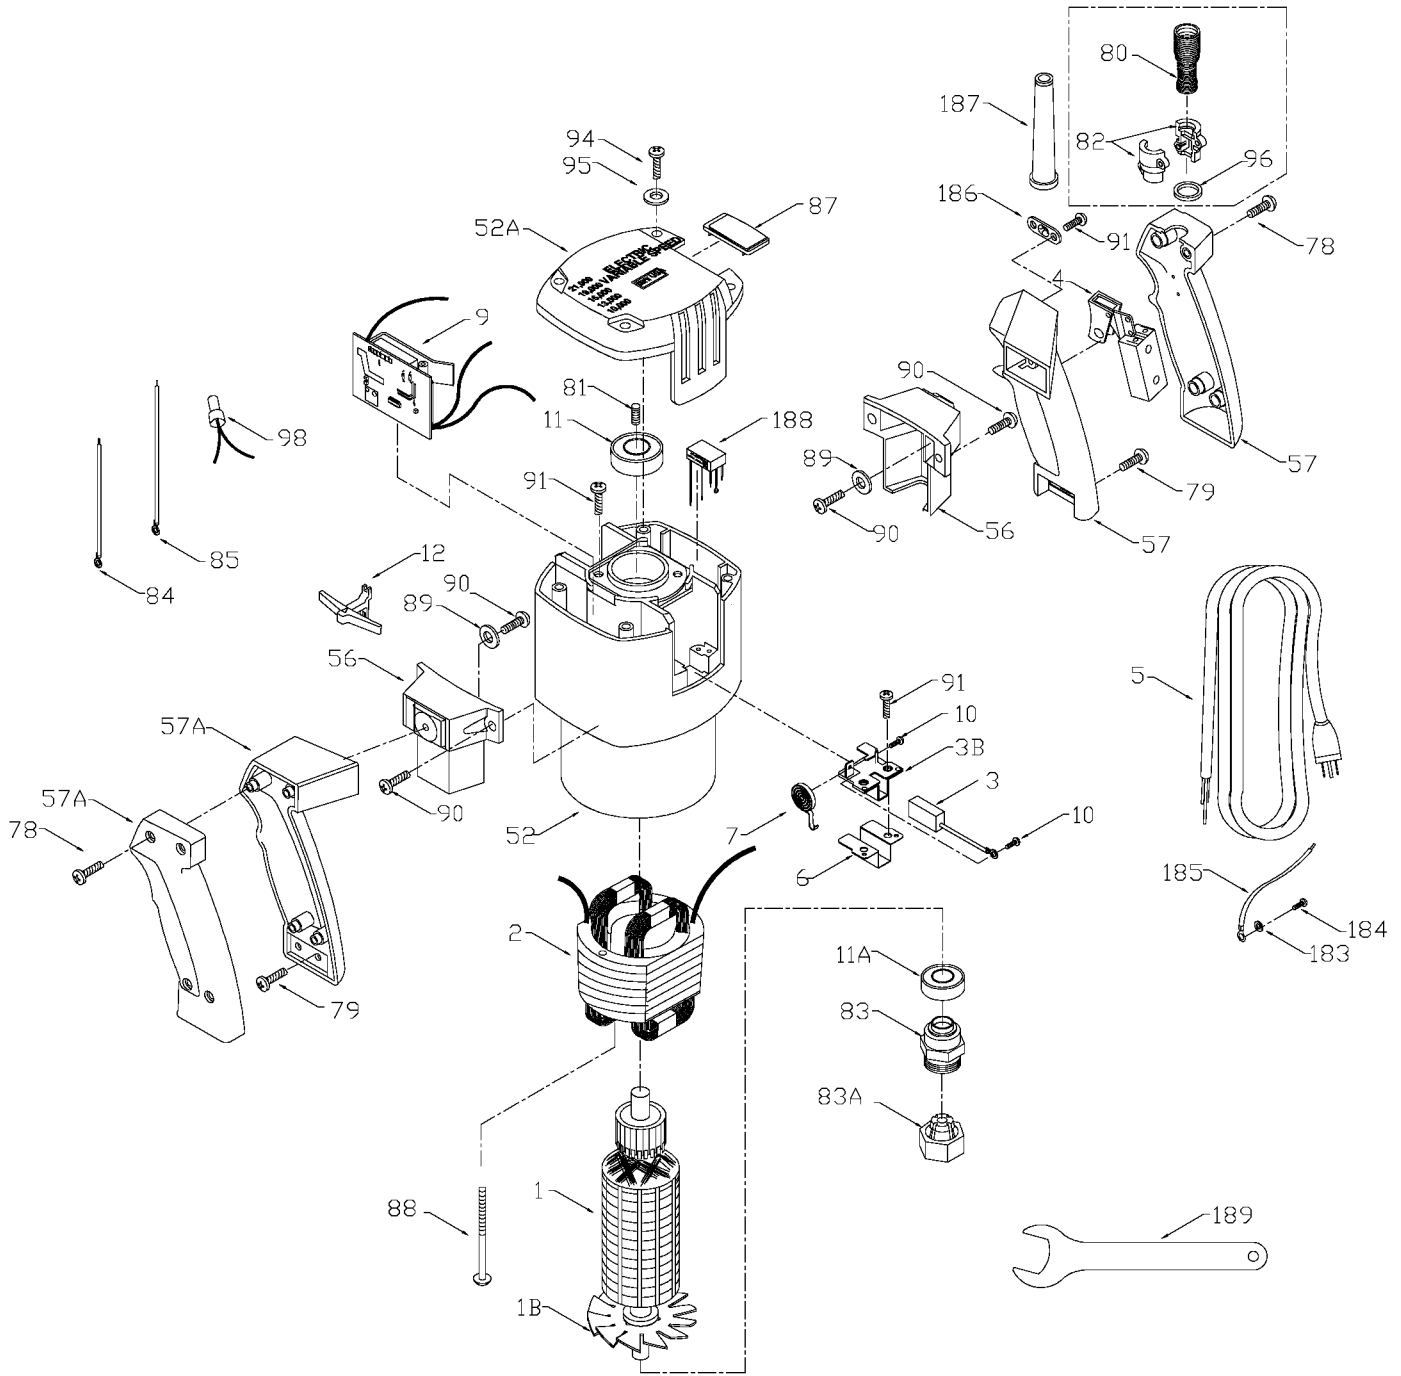

7539

WARNING: Electrical repairs should only be attempted by trained repairmen. Contact the nearest Porter-Cable Service Center or other competent repair center.

Parts List for 7539 Type 1

Item Number	Part Number	Description	Qty Required
1	874586	ARMATURE-220	1
1	873638	ARMATURE	1
1	875931	FAN	1
2	874587	FIELD-220	1
2	873637	FIELD	1
3	N031634	BRUSH	2
3	698844	BRUSH HOLDER	2
4	876774	SWITCH	1
5	879758	CORD-EURO	1
5	875691	CORDSET	1
6	698874	BRUSH INSULATOR	1
7	698872	SPRING	1
9	881098	SPEED CONTROL (220)	1
9	877288	INSULATOR	1
9	875087	SPEED CONTROL	1
10	852310	SCREW	10
11	330003-75	BEARING, BALL	1
11	146555-01	BEARING, BALL	1
12	874160	CONTROL LEVER	1
14	698811	BRG RETAINER	1
15	849819	SCREW	10
51	698884	MOTOR FRAME	1
52	A22557	HOUSING	1
52	884854	MOTOR HSG/BEARING	1
52	A15259	COVER	1
56	5140071-52	HANDLE MOUNT	2
57	698847	HANDLE SET-LH	1