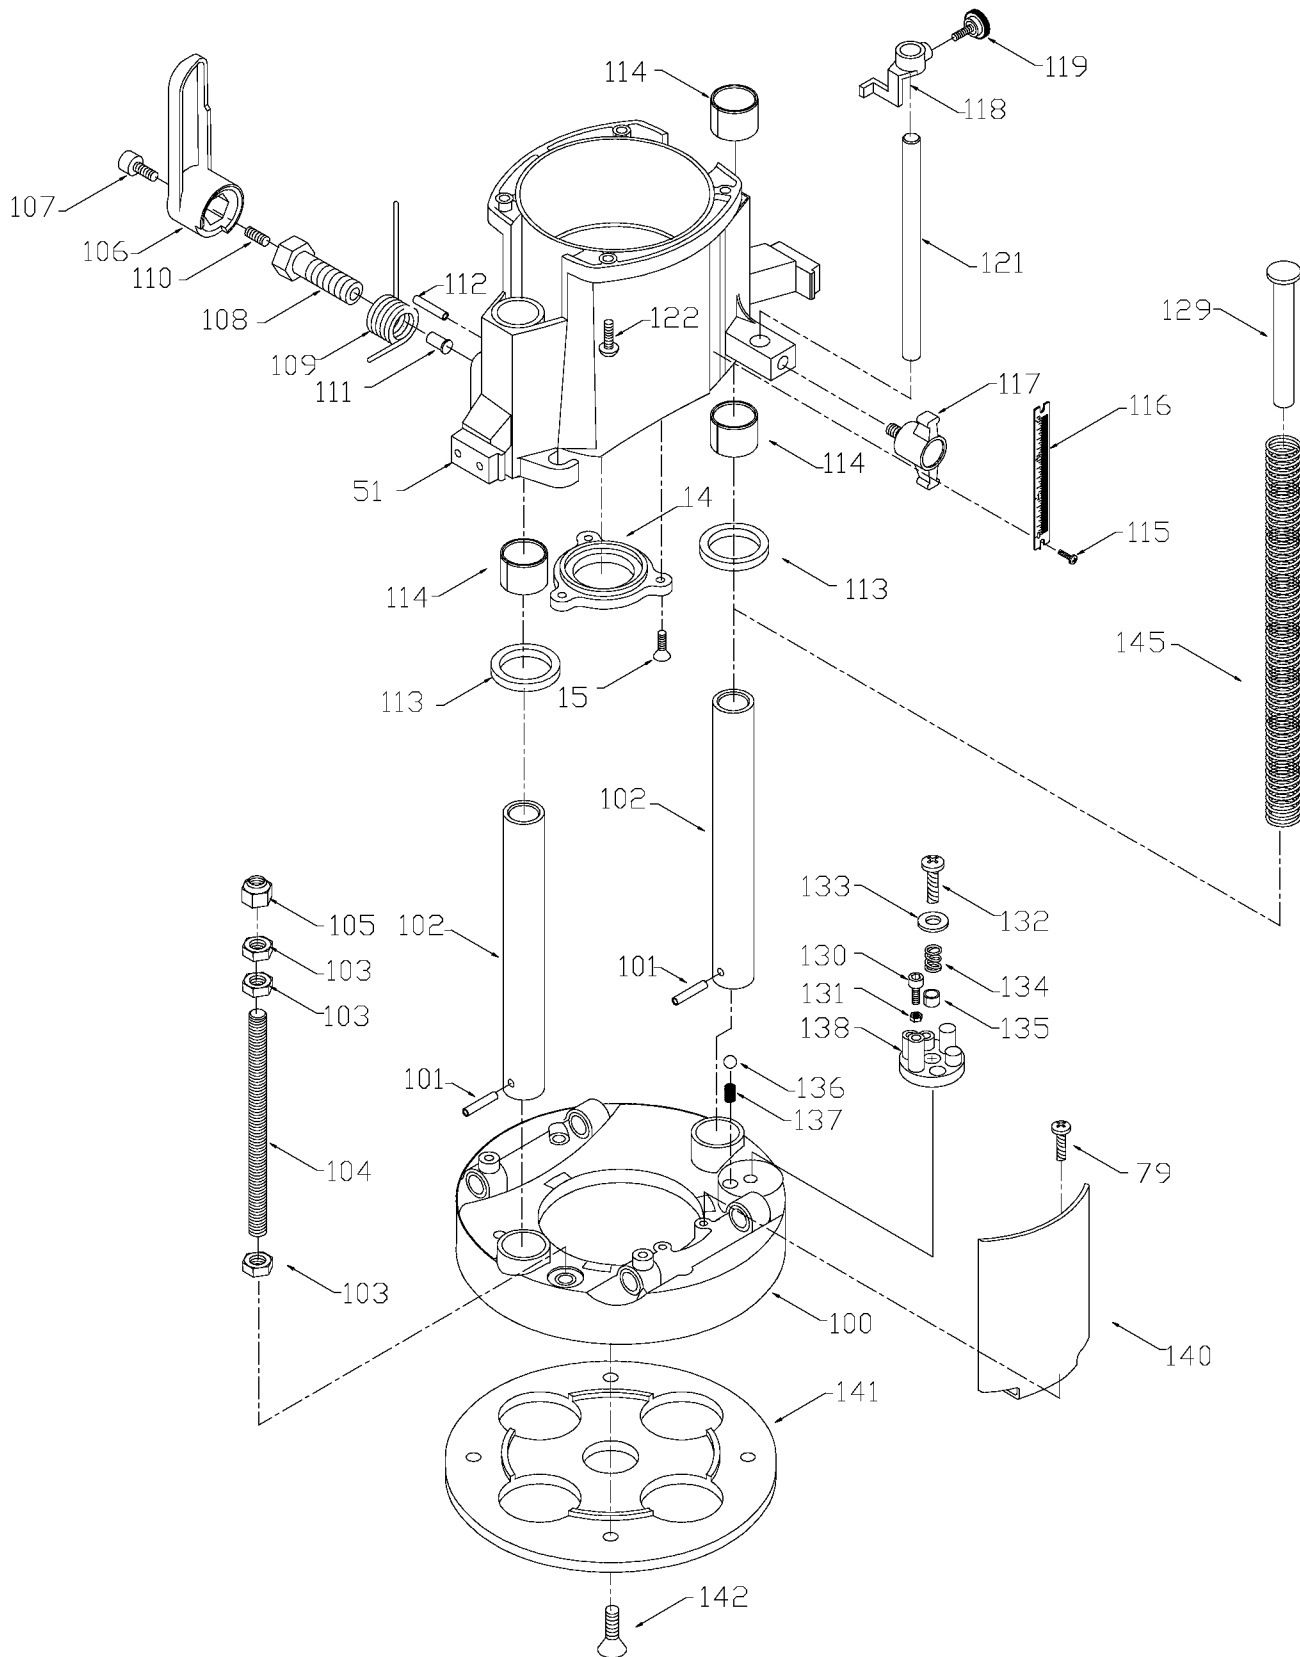

PORTER-CABLE

PLUNGE ROUTER

WARNING: Electrical repairs should only be attempted by trained repairmen. Contact the nearest Porter-Cable Service Center or other competent repair center.

7539