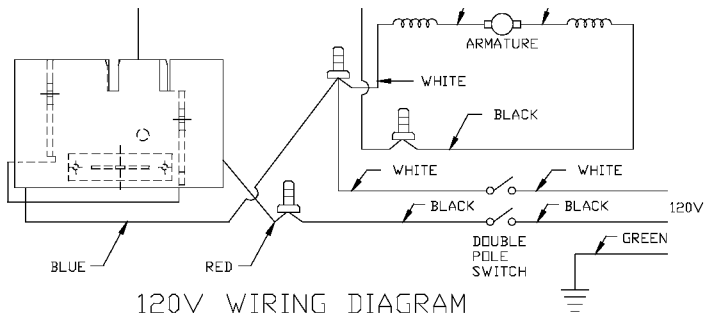

Parts List for 7539 Type 1

Item Number	Part Number	Description	Qty Required
1	874586	ARMATURE-220	1
1	873638	ARMATURE	1
1	875931	FAN	1
2	874587	FIELD-220	1
2	873637	FIELD	1
3	N031634	BRUSH	2
3	698844	BRUSH HOLDER	2
4	876774	SWITCH	1
5	879758	CORD-EURO	1
5	875691	CORDSET	1
6	698874	BRUSH INSULATOR	1
7	698872	SPRING	1
9	881098	SPEED CONTROL (220)	1
9	877288	INSULATOR	1
9	875087	SPEED CONTROL	1
10	852310	SCREW	10
11	330003-75	BEARING, BALL	1
11	146555-01	BEARING, BALL	1
12	874160	CONTROL LEVER	1
14	698811	BRG RETAINER	1
15	849819	SCREW	10
51	698884	MOTOR FRAME	1
52	A22557	HOUSING	1
52	884854	MOTOR HSG/BEARING	1
52	A15259	COVER	1
56	5140071-52	HANDLE MOUNT	2
57	698847	HANDLE SET-LH	1

Parts List for 7539 Type 1

Item Number	Part Number	Description	Qty Required
105	698835	LOCK NUT	1
106	892552	LEVER	1
107	872242	SCREW	10
108	699675	CLAMP SCREW	1
109	892531	SPRING SS/A	1
110	699563	SET SCREW	10
111	699552	CLAMP PLUG	1
112	872729	ROLLED PIN	1
113	865090	SEAL	1
114	698814	BUSHING	1
115	873499	SCREW	10
116	884824	SCALE 230V	1
116	698899	SCALE	1
117	897162	KNOB	1
118	699988	POINTER	1
119	882054	THUMB SCREW	1
121	699991	DEPTH ROD	1
122	872520	SCREW	10
129	899725	INSERT,SPRING	1
130	872659	SCREW	10
131	862641	NUT	10
132	800191	SCREW	10
133	685533	WASHER	10
134	850552	SPRING	1
135	895591	WASHER	10
136	860687	BALL	1
137	693848	SPRING	1