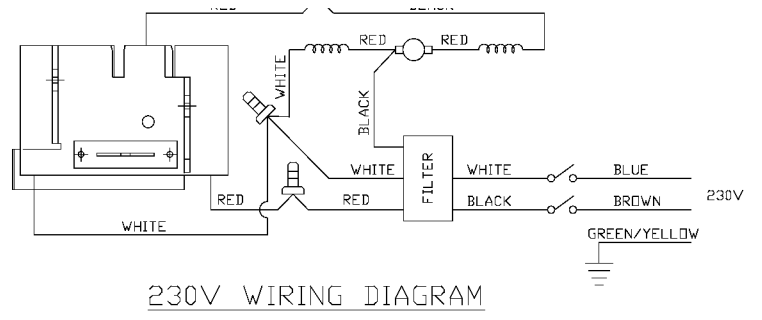

Parts List for 7539 Type 1

Item Number	Part Number	Description	Qty Required
1	874586	ARMATURE-220	1
1	873638	ARMATURE	1
1	875931	FAN	1
2	874587	FIELD-220	1
2	873637	FIELD	1
3	N031634	BRUSH	2
3	698844	BRUSH HOLDER	2
4	876774	SWITCH	1
5	879758	CORD-EURO	1
5	875691	CORDSET	1
6	698874	BRUSH INSULATOR	1
7	698872	SPRING	1
9	881098	SPEED CONTROL (220)	1
9	877288	INSULATOR	1
9	875087	SPEED CONTROL	1
10	852310	SCREW	10
11	330003-75	BEARING, BALL	1
11	146555-01	BEARING, BALL	1
12	874160	CONTROL LEVER	1
14	698811	BRG RETAINER	1
15	849819	SCREW	10
51	698884	MOTOR FRAME	1
52	A22557	HOUSING	1
52	884854	MOTOR HSG/BEARING	1
52	A15259	COVER	1
56	5140071-52	HANDLE MOUNT	2
57	698847	HANDLE SET-LH	1

Parts List for 7539 Type 1

Item Number	Part Number	Description	Qty Required
105	698835	LOCK NUT	1
106	892552	LEVER	1
107	872242	SCREW	10
108	699675	CLAMP SCREW	1
109	892531	SPRING SS/A	1
110	699563	SET SCREW	10
111	699552	CLAMP PLUG	1
112	872729	ROLLED PIN	1
113	865090	SEAL	1
114	698814	BUSHING	1
115	873499	SCREW	10
116	884824	SCALE 230V	1
116	698899	SCALE	1
117	897162	KNOB	1
118	699988	POINTER	1
119	882054	THUMB SCREW	1
121	699991	DEPTH ROD	1
122	872520	SCREW	10
129	899725	INSERT,SPRING	1
130	872659	SCREW	10
131	862641	NUT	10
132	800191	SCREW	10
133	685533	WASHER	10
134	850552	SPRING	1
135	895591	WASHER	10
136	860687	BALL	1
137	693848	SPRING	1