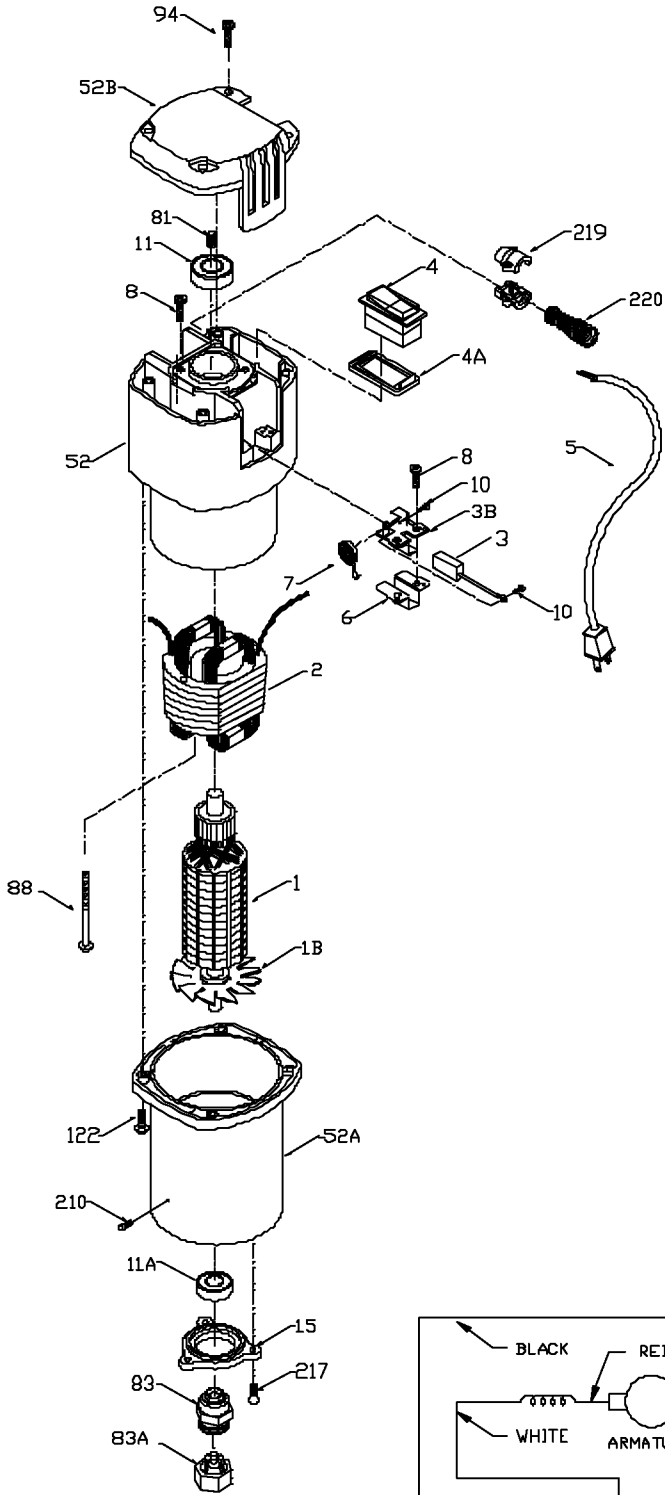

PORTER-CABLE SPEEDMATIC® ROUTER

WARNING: Electrical repairs should only be attempted by trained repairmen. Contact the nearest Porter-Cable Service Center or other competent repair center

75361
75362
75371
75372

120V OR 220V
WIRING DIAGRAM

Parts List for 75362R Type 1

Item Number	Part Number	Description	Qty Required
1	881083	ARMATURE (220)	1
1	874474	ARMATURE	1
1	875931	FAN	1
2	000000-00	No Longer Available	1
2	874475	FIELD	1
3	N031634	BRUSH	2
3	698844	BRUSH HOLDER	2
4	873227	ROCKER SWITCH	1
4	873222	PLATE	1
5	875691	CORDSET	1
5	879884	CORD	1
5	698855	CORD	1
6	698874	BRUSH INSULATOR	2
7	698872	SPRING	10
8	882703	SCREW	10
10	852310	SCREW	10
11	330003-75	BEARING, BALL	3
11	146555-01	BEARING, BALL	3
15	698811	BRG RETAINER	3
52	877297	MOTOR HOUSING	1
52	A23246	LOWER HOUSING ASSY	1
52	A22442	TOP CAP	1
81	859069	PLUG	1
83	698807	CHUCK	1
83	5140103-66	COLLET ASSY.	1
83	42950	1/2 INCH COLLET ASSY	1
83	876671	COLLET 1/2 INCH	1

Parts List for 75362R Type 1

Item Number	Part Number	Description	Qty Required
83	875893	COLLET NUT	1
83	823030	SNAP-RING	1
88	892778	SCREW	10
94	899411	SCREW	10
122	872520	SCREW	10
210	800980	PIN	4
217	849819	SCREW	10
219	874845	BUSHING KIT	1
219	874514	SCREW	10
220	872766	SPRING-STRAIN RELVR	1
221	A22709	OPEN-END WRENCH	1
221	A22709	OPEN-END WRENCH	1
222	689032	CONNECTOR	1