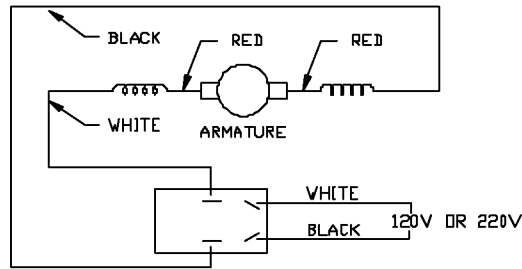

120V OR 220V
WIRING DIAGRAM

Parts List for 75362R Type 1

Item Number	Part Number	Description	Qty Required
1	881083	ARMATURE (220)	1
1	874474	ARMATURE	1
1	875931	FAN	1
2	000000-00	No Longer Available	1
2	874475	FIELD	1
3	N031634	BRUSH	2
3	698844	BRUSH HOLDER	2
4	873227	ROCKER SWITCH	1
4	873222	PLATE	1
5	875691	CORDSET	1
5	879884	CORD	1
5	698855	CORD	1
6	698874	BRUSH INSULATOR	2
7	698872	SPRING	10
8	882703	SCREW	10
10	852310	SCREW	10
11	330003-75	BEARING, BALL	3
11	146555-01	BEARING, BALL	3
15	698811	BRG RETAINER	3
52	877297	MOTOR HOUSING	1
52	A23246	LOWER HOUSING ASSY	1
52	A22442	TOP CAP	1
81	859069	PLUG	1
83	698807	CHUCK	1
83	5140103-66	COLLET ASSY.	1
83	42950	1/2 INCH COLLET ASSY	1
83	876671	COLLET 1/2 INCH	1

Parts List for 75362R Type 1

Item Number	Part Number	Description	Qty Required
83	875893	COLLET NUT	1
83	823030	SNAP-RING	1
88	892778	SCREW	10
94	899411	SCREW	10
122	872520	SCREW	10
210	800980	PIN	4
217	849819	SCREW	10
219	874845	BUSHING KIT	1
219	874514	SCREW	10
220	872766	SPRING-STRAIN RELVR	1
221	A22709	OPEN-END WRENCH	1
221	A22709	OPEN-END WRENCH	1
222	689032	CONNECTOR	1