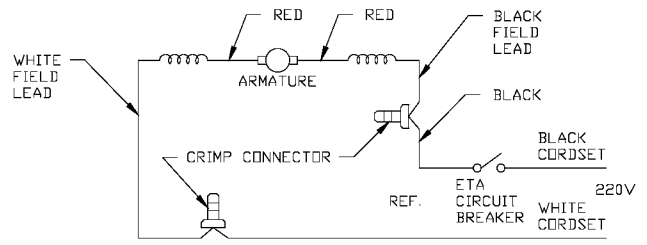

PORTER-CABLE SPEEDMATIC® ROUTER

attempted by trained repairmen. Contact the nearest Porter-Cable Service Center or other competent repair center

75192
(75361)

120V WIRING DIAGRAM

220V WIRING DIAGRAM

Parts List for 7519 Type 1

Item Number	Part Number	Description	Qty Required
1	874586	ARMATURE-220	1
1	873638	ARMATURE	1
1	875931	FAN	1
2	874587	FIELD-220	1
2	873637	FIELD	1
3	N031634	BRUSH	2
3	698844	BRUSH HOLDER	2
4	A24713	SWITCH	1
4	A22811	SWITCH	1
5	879884	CORD	1
5	875691	CORDSET	1
6	698874	BRUSH INSULATOR	2
7	698872	SPRING	10
8	882703	SCREW	10
9	5140102-22	SOFT START MODULE	1
10	852310	SCREW	10
11	330003-75	BEARING, BALL	3
11	146555-01	BEARING, BALL	3
15	698811	BRG RETAINER	3
51	A22802	BASE	1
52	A22556	HOUSING	1
52	874476SV	LOWER HOUSING ASSY	1
52	A22442	TOP CAP	1
81	859069	PLUG	1
83	874212	CHUCK	1
83	698807	CHUCK	1
83	42950	1/2 INCH COLLET ASSY	1

Parts List for 7519 Type 1

Item Number	Part Number	Description	Qty Required
83	5140103-66	COLLET ASSY.	1
83	876671	COLLET 1/2 INCH	1
83	875893	COLLET NUT	1
83	823030	SNAP-RING	10
86	698834	LEAD	1
87	695620	SEAL	1
88	892778	SCREW	10
94	899411	SCREW	10
97	698875	TRIAC ENCLOSURE	1
98	689032	CONNECTOR	1
122	872520	SCREW	10
206	823374	WASHER	10
208	A22709	OPEN-END WRENCH	1
208	A22709	OPEN-END WRENCH	1
209	874514	SCREW	10
210	800980	PIN	4
217	849819	SCREW	10
219	874845	BUSHING KIT	1
220	872766	SPRING-STRAIN RELVR	1
223	874582	CLAMP KNOB	1
224	695870	BASE-SUB	1
225	698867	DEPTH ADJUST RING	1
226	800941	SPRING	10
229	800539	SCREW	10
239	685526	SCREW	10
240	42999	1/4 INCH COLLET ASSY	1
240	42975	3/8 INCH COLLET ASSY	1