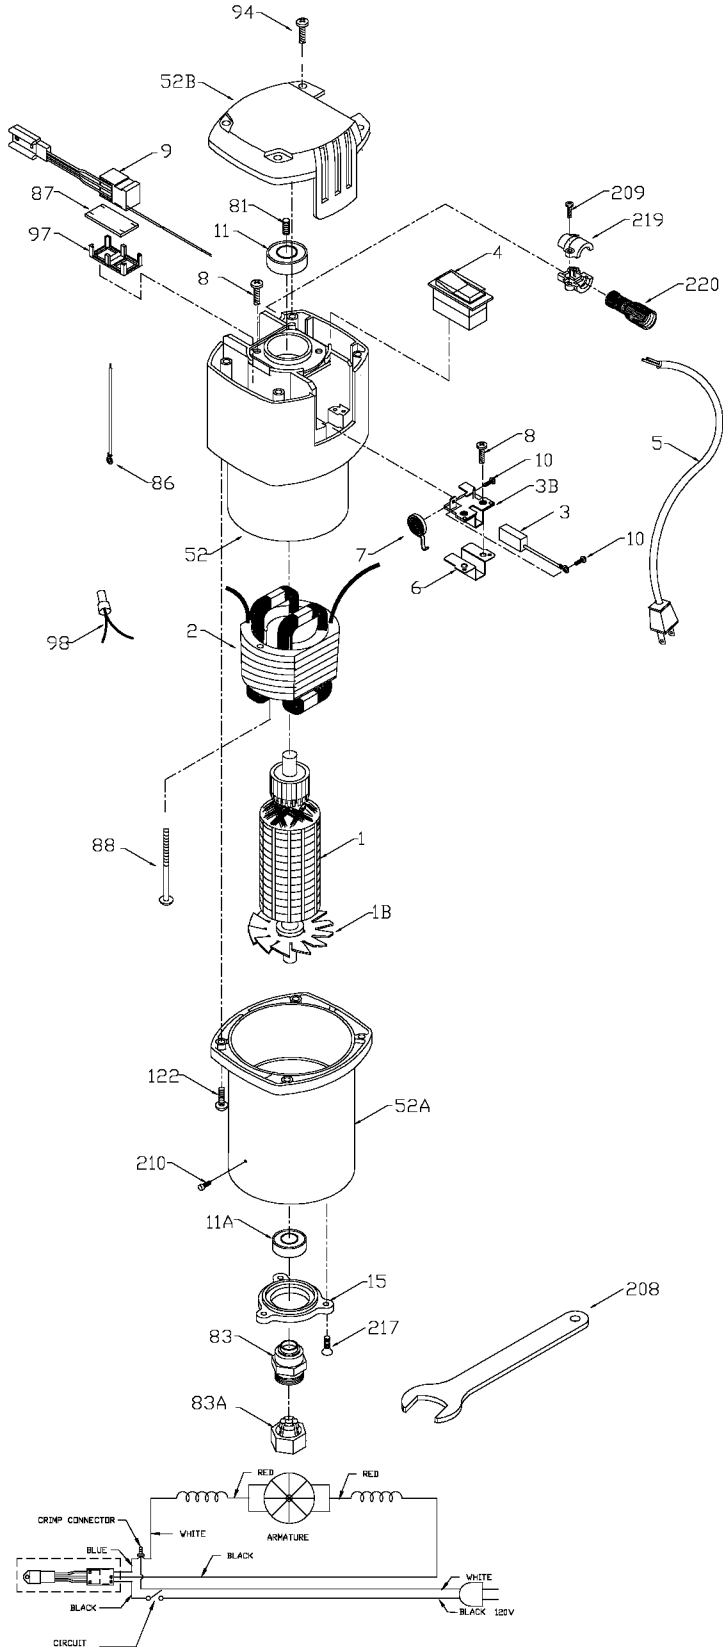

PORTER-CABLE SPEEDMATIC® ROUTER

attempted by trained repairmen. Contact the nearest Porter-Cable Service Center or other competent repair center

75192
(75361)

120V WIRING DIAGRAM

220V WIRING DIAGRAM

Parts List for 7519 Type 1

Item Number	Part Number	Description	Qty Required
1	874586	ARMATURE-220	1
1	873638	ARMATURE	1
1	875931	FAN	1
2	874587	FIELD-220	1
2	873637	FIELD	1
3	N031634	BRUSH	2
3	698844	BRUSH HOLDER	2
4	A24713	SWITCH	1
4	A22811	SWITCH	1
5	879884	CORD	1
5	875691	CORDSET	1
6	698874	BRUSH INSULATOR	2
7	698872	SPRING	10
8	882703	SCREW	10
9	5140102-22	SOFT START MODULE	1
10	852310	SCREW	10
11	330003-75	BEARING, BALL	3
11	146555-01	BEARING, BALL	3
15	698811	BRG RETAINER	3
51	A22802	BASE	1
52	A22556	HOUSING	1
52	874476SV	LOWER HOUSING ASSY	1
52	A22442	TOP CAP	1
81	859069	PLUG	1
83	874212	CHUCK	1
83	698807	CHUCK	1
83	42950	1/2 INCH COLLET ASSY	1

Parts List for 7519 Type 1

Item Number	Part Number	Description	Qty Required
83	5140103-66	COLLET ASSY.	1
83	876671	COLLET 1/2 INCH	1
83	875893	COLLET NUT	1
83	823030	SNAP-RING	10
86	698834	LEAD	1
87	695620	SEAL	1
88	892778	SCREW	10
94	899411	SCREW	10
97	698875	TRIAC ENCLOSURE	1
98	689032	CONNECTOR	1
122	872520	SCREW	10
206	823374	WASHER	10
208	A22709	OPEN-END WRENCH	1
208	A22709	OPEN-END WRENCH	1
209	874514	SCREW	10
210	800980	PIN	4
217	849819	SCREW	10
219	874845	BUSHING KIT	1
220	872766	SPRING-STRAIN RELVR	1
223	874582	CLAMP KNOB	1
224	695870	BASE-SUB	1
225	698867	DEPTH ADJUST RING	1
226	800941	SPRING	10
229	800539	SCREW	10
239	685526	SCREW	10
240	42999	1/4 INCH COLLET ASSY	1
240	42975	3/8 INCH COLLET ASSY	1

Parts List for 7519 Type 1

Item Number	Part Number	Description	Qty Required
240	42975	3/8 INCH COLLET ASSY	1
240	876670	COLLET 3/8 INCH	1
240	876669	COLLET 1/4 INCH	1
240	875893	COLLET NUT	1
240	823030	SNAP-RING	10
241	000000-00	No Longer Available	1
242	000000-00	No Longer Available	1
243	000000-00	No Longer Available	1
244	42690	ROUTER EDGE GUIDE	1