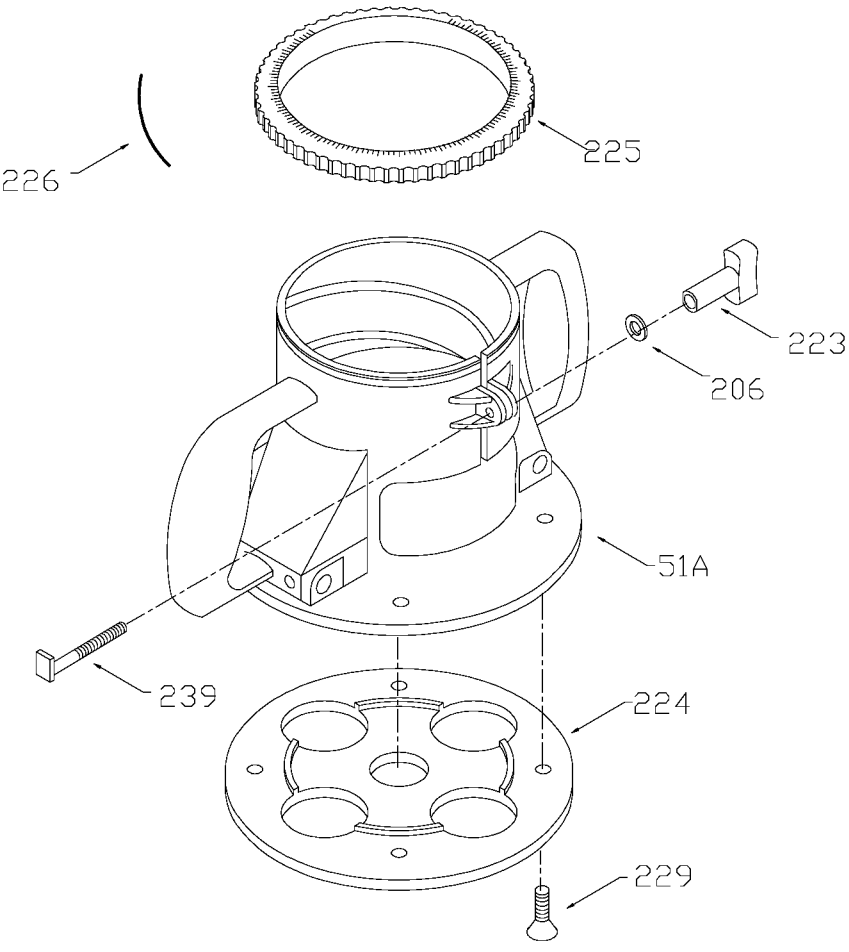

PORTER-CABLE SPEEDMATIC® ROUTER

attempted by trained repairmen. Contact the nearest Porter-Cable Service Center or other competent repair center

75192
(75361)

120V WIRING DIAGRAM

220V WIRING DIAGRAM

Parts List for 7519 Type 1

Item Number	Part Number	Description	Qty Required
1	874586	ARMATURE-220	1
1	873638	ARMATURE	1
1	875931	FAN	1
2	874587	FIELD-220	1
2	873637	FIELD	1
3	N031634	BRUSH	2
3	698844	BRUSH HOLDER	2
4	A24713	SWITCH	1
4	A22811	SWITCH	1
5	879884	CORD	1
5	875691	CORDSET	1
6	698874	BRUSH INSULATOR	2
7	698872	SPRING	10
8	882703	SCREW	10
9	5140102-22	SOFT START MODULE	1
10	852310	SCREW	10
11	330003-75	BEARING, BALL	3
11	146555-01	BEARING, BALL	3
15	698811	BRG RETAINER	3
51	A22802	BASE	1
52	A22556	HOUSING	1
52	874476SV	LOWER HOUSING ASSY	1
52	A22442	TOP CAP	1
81	859069	PLUG	1
83	874212	CHUCK	1
83	698807	CHUCK	1
83	42950	1/2 INCH COLLET ASSY	1

Parts List for 7519 Type 1

Item Number	Part Number	Description	Qty Required
83	5140103-66	COLLET ASSY.	1
83	876671	COLLET 1/2 INCH	1
83	875893	COLLET NUT	1
83	823030	SNAP-RING	10
86	698834	LEAD	1
87	695620	SEAL	1
88	892778	SCREW	10
94	899411	SCREW	10
97	698875	TRIAC ENCLOSURE	1
98	689032	CONNECTOR	1
122	872520	SCREW	10
206	823374	WASHER	10
208	A22709	OPEN-END WRENCH	1
208	A22709	OPEN-END WRENCH	1
209	874514	SCREW	10
210	800980	PIN	4
217	849819	SCREW	10
219	874845	BUSHING KIT	1
220	872766	SPRING-STRAIN RELVR	1
223	874582	CLAMP KNOB	1
224	695870	BASE-SUB	1
225	698867	DEPTH ADJUST RING	1
226	800941	SPRING	10
229	800539	SCREW	10
239	685526	SCREW	10
240	42999	1/4 INCH COLLET ASSY	1
240	42975	3/8 INCH COLLET ASSY	1

Parts List for 7519 Type 1

Item Number	Part Number	Description	Qty Required
240	42975	3/8 INCH COLLET ASSY	1
240	876670	COLLET 3/8 INCH	1
240	876669	COLLET 1/4 INCH	1
240	875893	COLLET NUT	1
240	823030	SNAP-RING	10
241	000000-00	No Longer Available	1
242	000000-00	No Longer Available	1
243	000000-00	No Longer Available	1
244	42690	ROUTER EDGE GUIDE	1