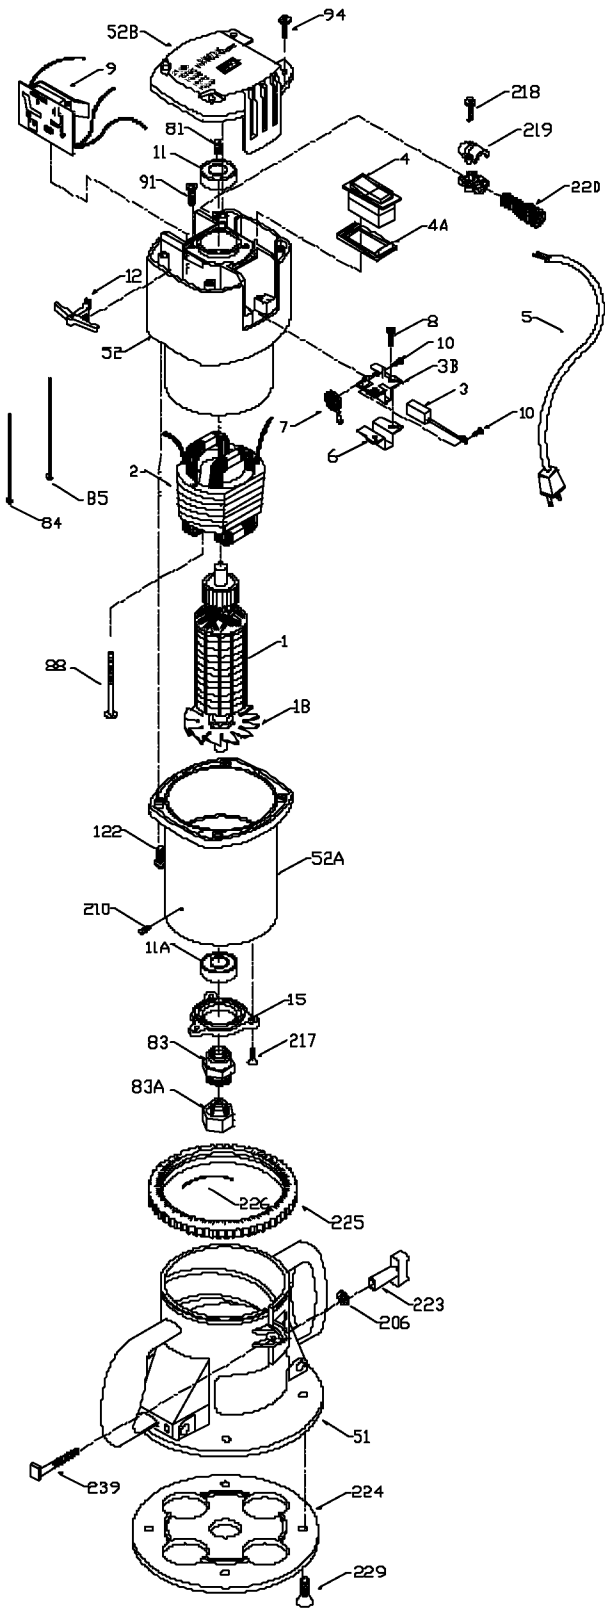

# PORTER-CABLE SPEEDMATIC ROUTER

WARNING: Electrical repairs should only be attempted by trained repairmen. Contact the nearest Porter-Cable Service Center or other competent r

75182  
(75361)

## Parts List for 75182 Type 1

Item Number	Part Number	Description	Qty Required
1	873638	ARMATURE	1
1	875931	FAN	1
2	873637	FIELD	1
3	N031634	BRUSH	2
3	698844	BRUSH HOLDER	2
4	873227	ROCKER SWITCH	1
4	873222	PLATE	1
5	875691	CORDSET	1
6	698874	BRUSH INSULATOR	2
7	698872	SPRING	10
8	882703	SCREW	10
9	875087	SPEED CONTROL	1
9	877288	INSULATOR	1
10	852310	SCREW	10
11	330003-75	BEARING, BALL	3
11	146555-01	BEARING, BALL	3
12	874160	CONTROL LEVER	1
15	698811	BRG RETAINER	3
52	A22556	HOUSING	1
52	874476SV	LOWER HOUSING ASSY	1
52	A04582	COVER	1
81	859069	PLUG	1
83	698807	CHUCK	1
83	42999	1/4 INCH COLLET ASSY	1
83	42950	1/2 INCH COLLET ASSY	1
83	42975	3/8 INCH COLLET ASSY	1
83	42975	3/8 INCH COLLET ASSY	1

## Parts List for 75182 Type 1

Item Number	Part Number	Description	Qty Required
83	876671	COLLET 1/2 INCH	1
83	875893	COLLET NUT	1
83	823030	SNAP-RING	1
83	876669	COLLET 1/4 INCH	1
83	875893	COLLET NUT	1
83	823030	SNAP-RING	1
83	876670	COLLET 3/8 INCH	1
83	875893	COLLET NUT	1
83	823030	SNAP-RING	1
84	874473	LEAD	1
85	874535	LEAD	1
88	892778	SCREW	10
91	882703	SCREW	10
94	899411	SCREW	10
122	872520	SCREW	10
210	800980	PIN	4
217	849819	SCREW	10
218	874514	SCREW	10
219	874845	BUSHING KIT	1
220	872766	SPRING-STRAIN RELVR	1
240	689032	CONNECTOR	1
241	A22709	OPEN-END WRENCH	1
241	A22709	OPEN-END WRENCH	1