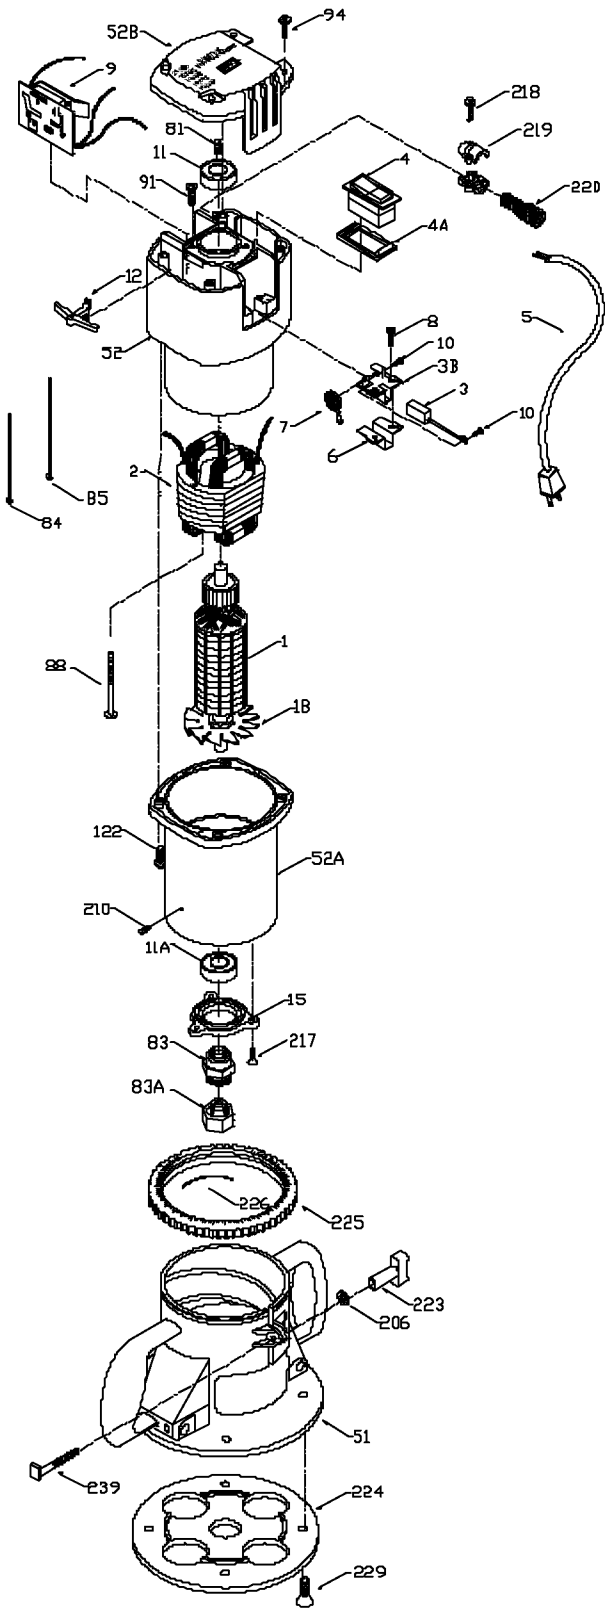

PORTER-CABLE SPEEDMATIC ROUTER

WARNING: Electrical repairs should only be attempted by trained repairmen. Contact the nearest Porter-Cable Service Center or other competent r

75182
(75361)

Parts List for 7518 Type 1

Item Number	Part Number	Description	Qty Required
1	873638	ARMATURE	1
1	875931	FAN	1
2	873637	FIELD	1
3	N031634	BRUSH	2
3	698844	BRUSH HOLDER	2
4	873227	ROCKER SWITCH	1
4	873222	PLATE	1
5	875691	CORDSET	1
6	698874	BRUSH INSULATOR	2
7	698872	SPRING	10
8	882703	SCREW	10
9	875087	SPEED CONTROL	1
9	877288	INSULATOR	1
10	852310	SCREW	10
11	330003-75	BEARING, BALL	1
11	146555-01	BEARING, BALL	1
12	874160	CONTROL LEVER	1
15	698811	BRG RETAINER	3
51	A22802	BASE	1
52	A22556	HOUSING	1
52	874476SV	LOWER HOUSING ASSY	1
52	A04582	COVER	1
81	859069	PLUG	1
83	698807	CHUCK	1
83	42975	3/8 INCH COLLET ASSY	1
83	42975	3/8 INCH COLLET ASSY	1
83	42999	1/4 INCH COLLET ASSY	1

Parts List for 7518 Type 1

Item Number	Part Number	Description	Qty Required
83	42950	1/2 INCH COLLET ASSY	1
83	876671	COLLET 1/2 INCH	1
83	875893	COLLET NUT	1
83	823030	SNAP-RING	1
83	876669	COLLET 1/4 INCH	1
83	875893	COLLET NUT	1
83	823030	SNAP-RING	1
83	876670	COLLET 3/8 INCH	1
83	875893	COLLET NUT	1
83	823030	SNAP-RING	1
84	874473	LEAD	1
85	874535	LEAD	1
88	892778	SCREW	10
91	882703	SCREW	10
94	899411	SCREW	10
122	872520	SCREW	10
206	823374	WASHER	10
210	800980	PIN	4
217	849819	SCREW	10
218	874514	SCREW	10
219	874845	BUSHING KIT	1
220	872766	SPRING-STRAIN RELVR	1
223	874582	CLAMP KNOB	1
224	695870	BASE-SUB	1
225	698867	DEPTH ADJUST RING	1
226	800941	SPRING	3
229	800539	SCREW	10

Parts List for 7518 Type 1

Item Number	Part Number	Description	Qty Required
239	685526	SCREW	10
240	689032	CONNECTOR	1
241	A22709	OPEN-END WRENCH	1
241	A22709	OPEN-END WRENCH	1
856	000000-00	No Longer Available	1
856	000000-00	No Longer Available	1