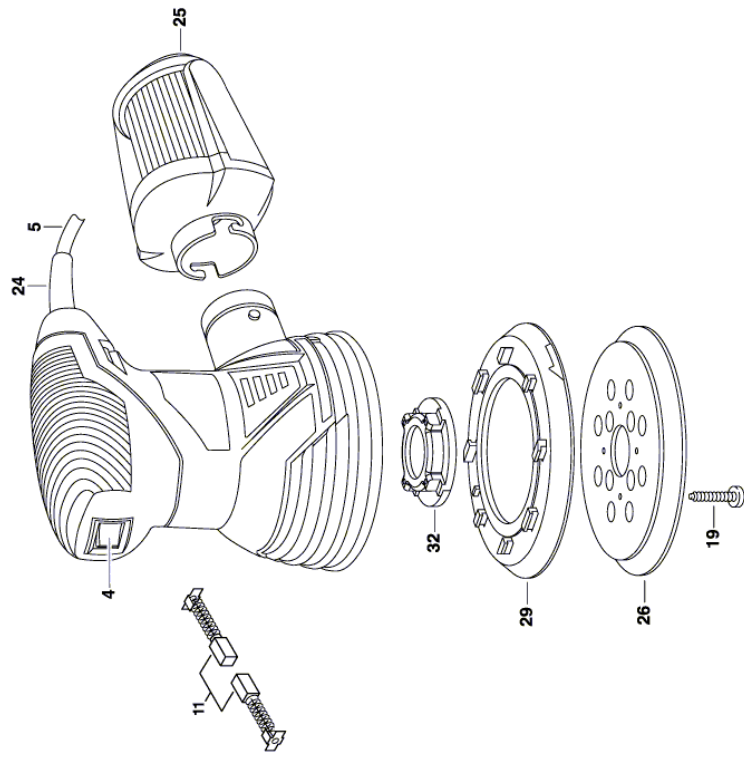

. - F 012 749 200 - 7492

Item	Part Number	Description	Illustration	Price	Quantity	Price Group
4	1 619 PA1 275	Switch	1	-,-	1	-
5	1 619 P04 795	Power supply cord	1	-,-	1	-
11	1 619 P04 798	Carbon-Brush Set	1	-,-	1	-
19	1 619 P05 795	Screw	1	-,-	4	-
24	1 619 P04 796	Cord guard	1	-,-	1	-
25	1 619 P04 799	Canister	1	-,-	1	-
26	1 619 P05 797	Base Plate	1	-,-	1	-
29	1 619 P05 800	Brake Plate	1	-,-	1	-
32	1 619 P05 803	Fastening Plate	1	-,-	1	-

F 012 749 200

Stand } 09-02

Issue } 14-09-03

Fig./Abb. 1

Änderungen vorbehalten
Modifications reserved
Modificaciones reservadas
Salvo modificaciones