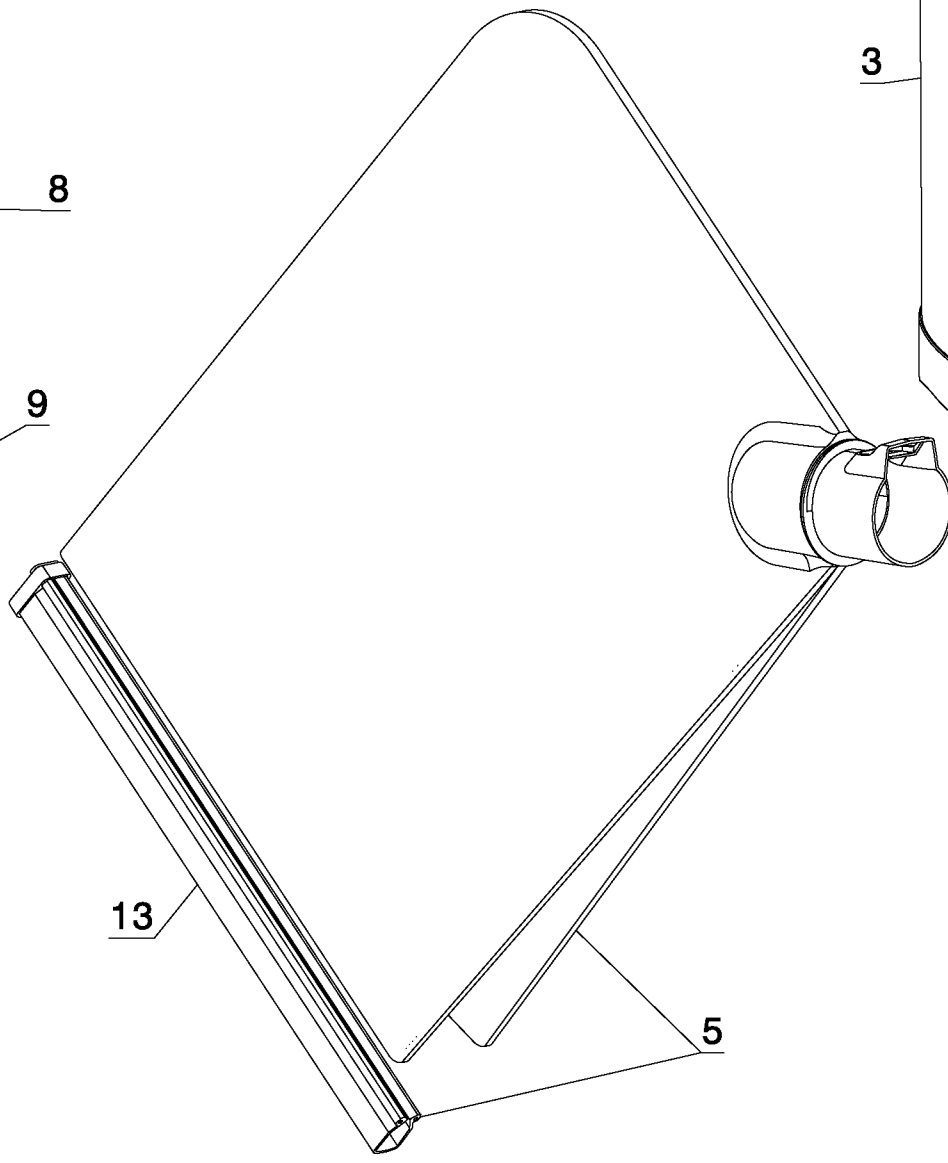

14

10

12

11

2

3

4

7

8

9

13

5

856

Parts List for 74828 Type 1

Item Number	Part Number	Description	Qty Required
2	90526071	VACUUM ADAPTER	1
3	90528238	VAC TUBE ASSM.	1
4	90516147	RAKE ATTACHMENT	1
5	90535411	SHOULDER BAG	1
6	90519931	BLOW TUBE ASSM.	1
7	90519932	BLOW TUBE ASSM.	1
8	90525022	NOZZLE	1
9	90520039	NOZZLE	1
10	90577295	FAN ASSEMBLY	1
11	90519489	GRILL	1
12	90556361	LOCK NUT	1
13	90535953	CLAMP STRIP	1
14	90519817	INSULATOR	1
835	90534503	INSTRUCTION MANUAL	1
856	90528426	TRASH CAN ADAPTER	1