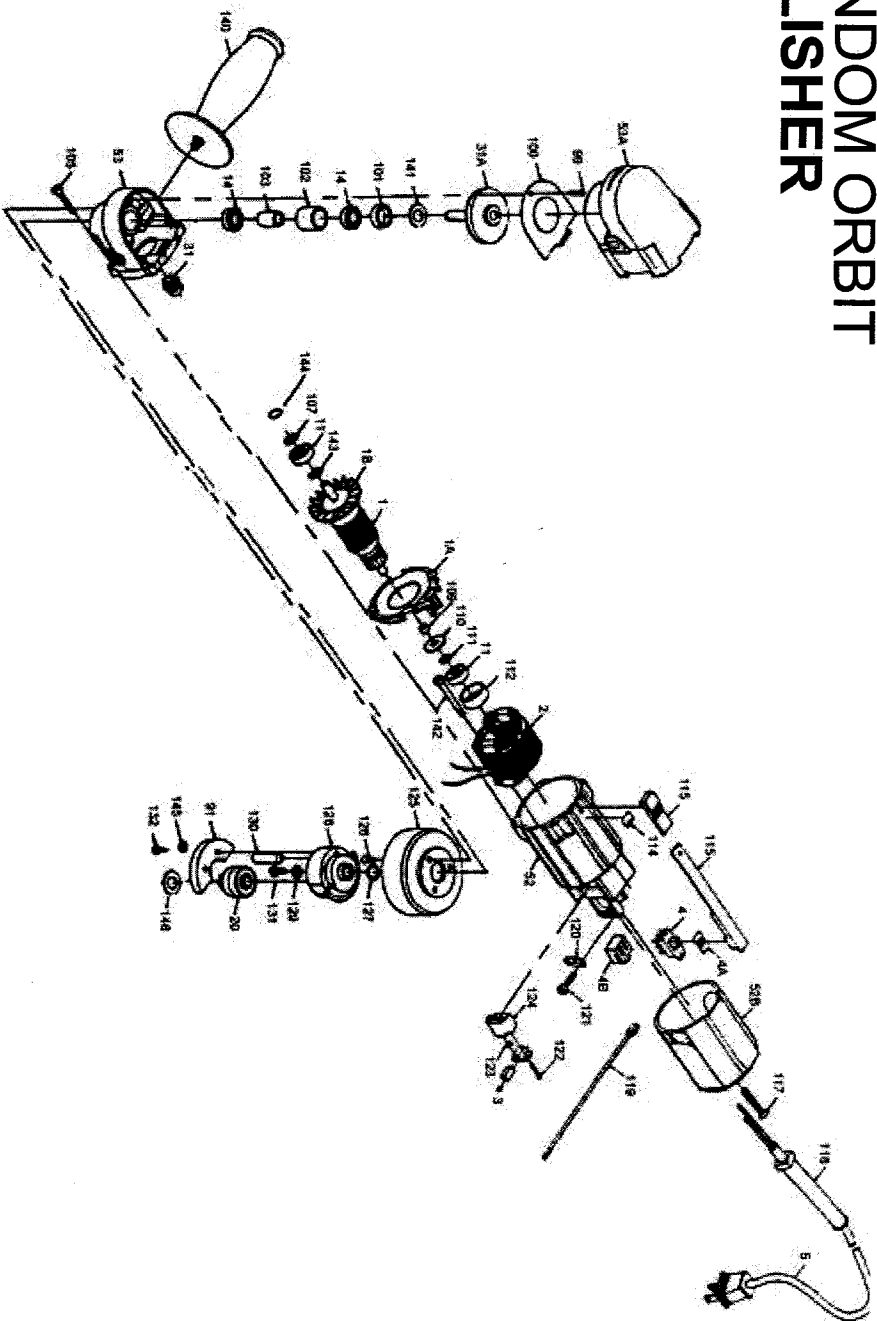

# PORTER-CABLE RANDOM ORBIT POLISHER

**WARNING:** Electrical repairs should only be attempted by trained repairmen. Contact the nearest Porter-Cable Service Center or other competent repair center

**7424**

## Parts List for 7424SP Type 1

Item Number	Part Number	Description	Qty Required
1	872987	ARMATURE	1
1	698153	FAN BAFFLE	1
1	811531	FAN	1
2	891211	FIELD	1
3	N031636	BRUSH ASSEMBLY	2
4	886978	SWITCH	1
4	694924	DUST SHIELD	1
4	694006	SWITCH	1
5	694050	CORD	1
11	855284	BEARING	1
14	838995SV	BALL BEARING	1
20	872991	SPINDLE & BRNG ASSY	1
31	872990	PINION-BEVEL	1
31	872845SV	GEAR ASSY	1
52	874821	END CAP	1
52	888001	MOTOR HSG	1
53	5140081-84	GEAR CASE KIT	1
53	699946	GEAR HSG COVER	1
91	699933	COUNTERWEIGHT	1
91	874011	COUNTERWEIGHT	1
99	882187	SCREW	1
100	699938	PLATE-GEAR	1
101	872502	SPACER	1
102	699925	SPACER-BEARING	1
103	699924	SPACER-BEARING	1
105	876651	SCREW	10
107	872503	SPACER	1

## Parts List for 7424SP Type 1

Item Number	Part Number	Description	Qty Required
109	698394	INSULATING TUBE	1
110	849328	SPACER	1
111	849328	SPACER	1
112	694432	BEARING MOUNT	1
114	874502	OFF LABEL	1
115	874525	SWITCH BUTTON/SLIDE	1
117	694012	SCREW	10
118	810716	RELIEVER	1
119	887508	LEAD	1
120	861434	CORD CLAMP	1
121	882185	SCREW MACHINE STEEL	10
122	879298	SCREW	10
123	868775	BRUSH SPRING	2
124	690740	BRUSH HOLDER BASE	2
125	881500	VACUUM HOUSING	1
126	883486	SCREW	10
127	851584	WASHER	4
128	884277	ECCENTRIC HSG KIT	1
129	874513	ECCENTRIC WASHER	1
130	695936	PLUG-RUBBER	2
131	877817	SCREW	4
132	877817	SCREW	10
140	699681	AUX HANDLE	1
141	873140	SHIM	4
142	695185	FIELD SCREW	10
143	847564	SNAP RING	4
144	697029	O-RING	4

## Parts List for 7424SP Type 1

Item Number	Part Number	Description	Qty Required
145	859359	WASHER	2
146	850218	WASHER	1
800	875914	TUBE GREASE	1
800	000000-00	No Longer Available	1
800	875667	LUBRICANT-4LBS	1
856	000000-00	No Longer Available	1
856	892163	CARRYING CASE	1
856	692900	WRENCH	1