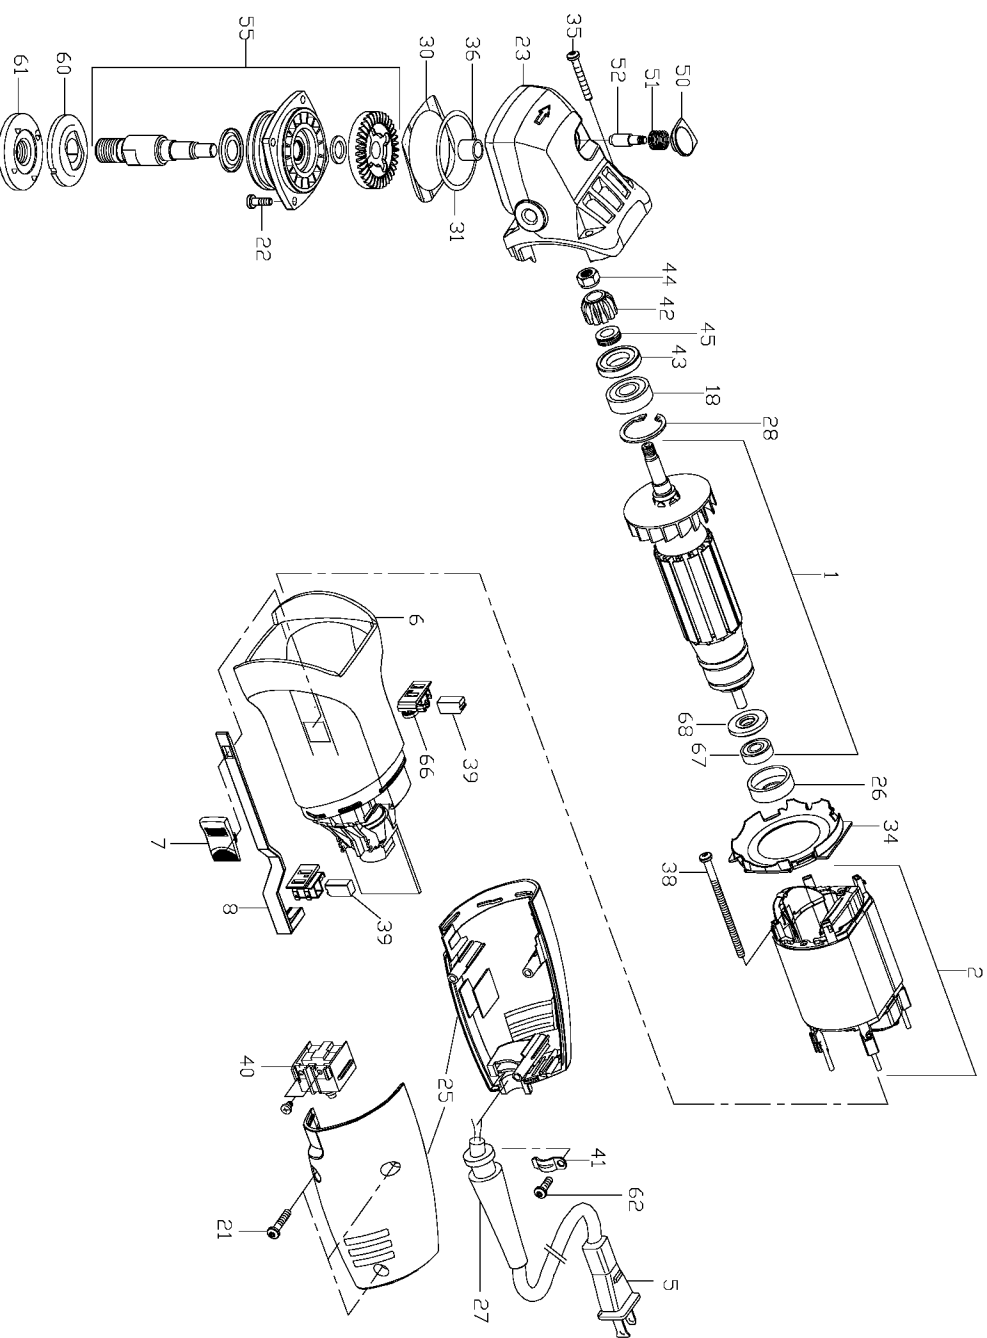

PORTER-CABLE GRINDER

WARNING: Electrical repairs should only be attempted by trained repairmen. Contact the nearest Porter-Cable Service Center or other competent repair center

7418

Parts List for 7418 Type 1

Item Number	Part Number	Description	Qty Required
1	299359	ARMATURE	1
2	299391	FIELD	1
5	A10193	CORDSET	1
6	292850	MOTOR HOUSING	1
7	303046	SWITCH-BUTTON	1
8	294403	CONTROL ROD	1
18	254442	BEARING	3
21	206245	SCREW	10
22	257782	SCREW	10
23	289590	GEAR HOUSING	1
25	303208	HOUSING SET	1
26	291722	BEARING MOUNT	3
27	293113	STRAIN RELIEF	1
28	111384	SNAP RING	1
30	257602	GASKET	1
31	159204	SEAL	1
34	293210	BAFFLE	1
35	195693	SCREW	10
36	159271	BEARING	3
38	196169	SCREW	10
39	294918	BRUSH	2
40	303151	SWITCH	1
41	294756	CORD CLAMP	1
42	283088	PINION	1
43	256157	SEAL	1
44	284289	NUT	10
45	285242	BUSHING	10

Parts List for 7418 Type 1

Item Number	Part Number	Description	Qty Required
50	294799	LOCK BUTTON	1
51	296015	SPRING	10
52	294977	LOCK PIN	10
55	300551	GEAR ASSY	1
60	132322	CLAMPING FLANGE	1
61	132330	CLAMPING NUT	1
62	195715	SCREW	10
66	291684	BRUSH HOLDER	2
67	254443	BEARING	3
68	291714	SEAL	1
69	000000-00	No Longer Available	1
70	300845	HANDLE/WRENCH	1
71	000000-00	No Longer Available	1
800	255691	GREASE	1
856	000000-00	No Longer Available	1