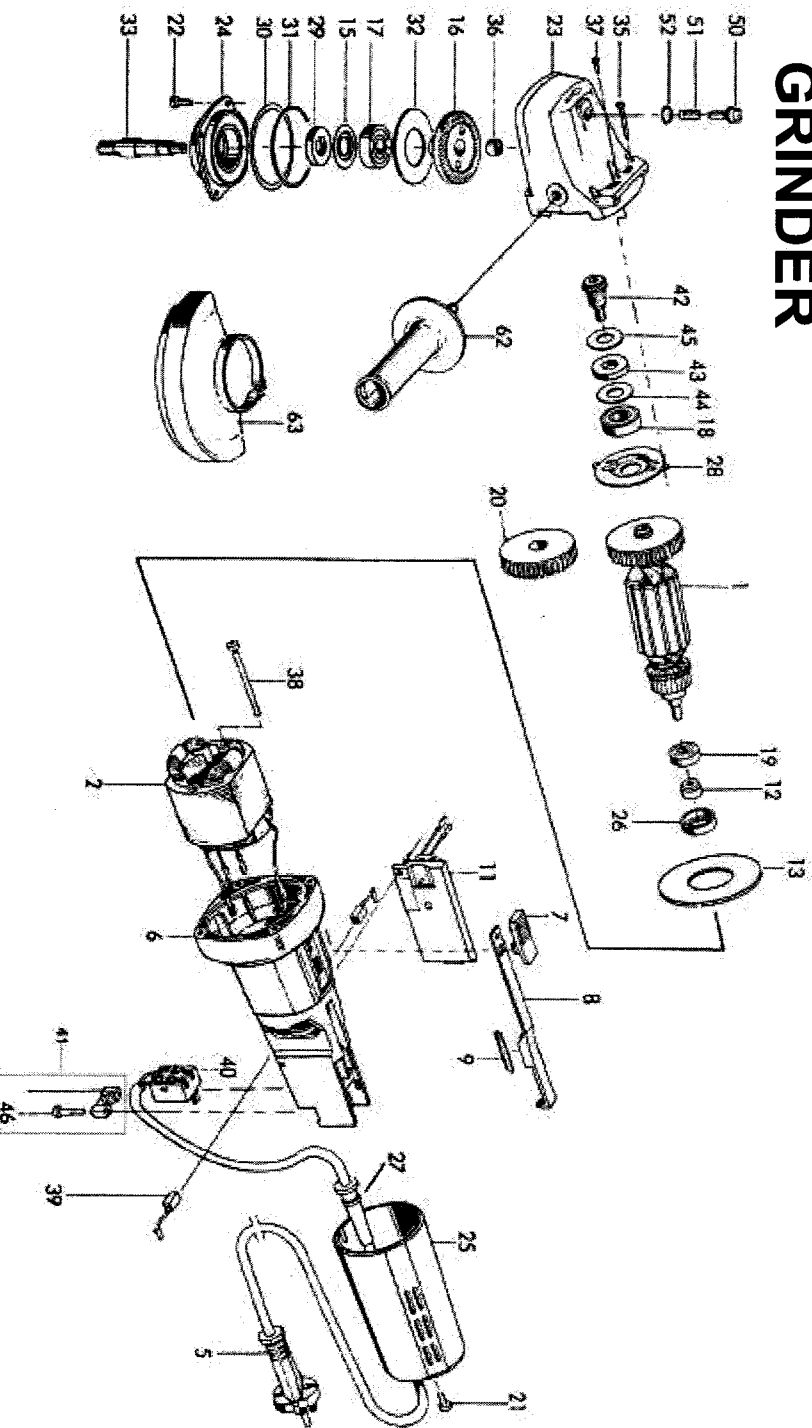

# PORTER-CABLE RIGHT ANGLE GRINDER

**WARNING:** Electrical repairs should only be attempted by trained repairmen. Contact the nearest Porter-Cable Service Center or other competent repair center

**7410**

### Parts List for 7410 Type 3

Item Number	Part Number	Description	Qty Required
1	241342	ARMATURE	1
2	241369	FIELD	1
5	A10193	CORDSET	1
6	254600	MTR HSG/BSH HDR/SPRG	1
7	200506	SWITCH BUTTON	1
8	253170	ACTUATOR	1
9	195820	SPRING	10
11	251056	ELECTR CIRCUIT BOARD	1
12	219983	MAGNET	1
13	252619	BAFFLE	1
15	102830	SEAL	1
16	255891	GEAR	1
17	214892	BEARING	3
18	254442	BEARING	3
19	254443	BEARING	3
20	177644	FAN	1
21	195715	SCREW	10
22	105872	SCREW	10
23	259666	GEAR HOUSING	1
24	261041	GEAR HSG. COVER	1
25	259661	MOTOR HSG COVER	1
26	257354	BEARING MOUNT	3
27	215848	STRAIN RELIEF	1
28	253460	BEARING RETAINER	3
29	176834	SEAL	1
30	176524	SPACER	10
30	176532	SHIM	10

### Parts List for 7410 Type 3

Item Number	Part Number	Description	Qty Required
31	176559	SEAL	1
32	176826	WASHER	10
33	265721	SHAFT	1
35	205990	SCREW	10
36	199141	BUSHING	10
37	258573	SCREW	10
38	225347	SCREW	10
39	250816	BRUSH	2
40	195782	SWITCH	1
41	215074	CORD CLAMP	1
42	255905	PINION	1
43	256157	SEAL	1
44	160520	WASHER	10
45	160539	WASHER	10
46	213373	SCREW	10
50	250329	LOCK BUTTON	1
51	250589	SPRING	10
52	250266	SEAL	1
62	253433	AUX HANDLE	1
63	890461	WHEEL GUARD	1
800	255691	GREASE	1
856	000000-00	No Longer Available	1