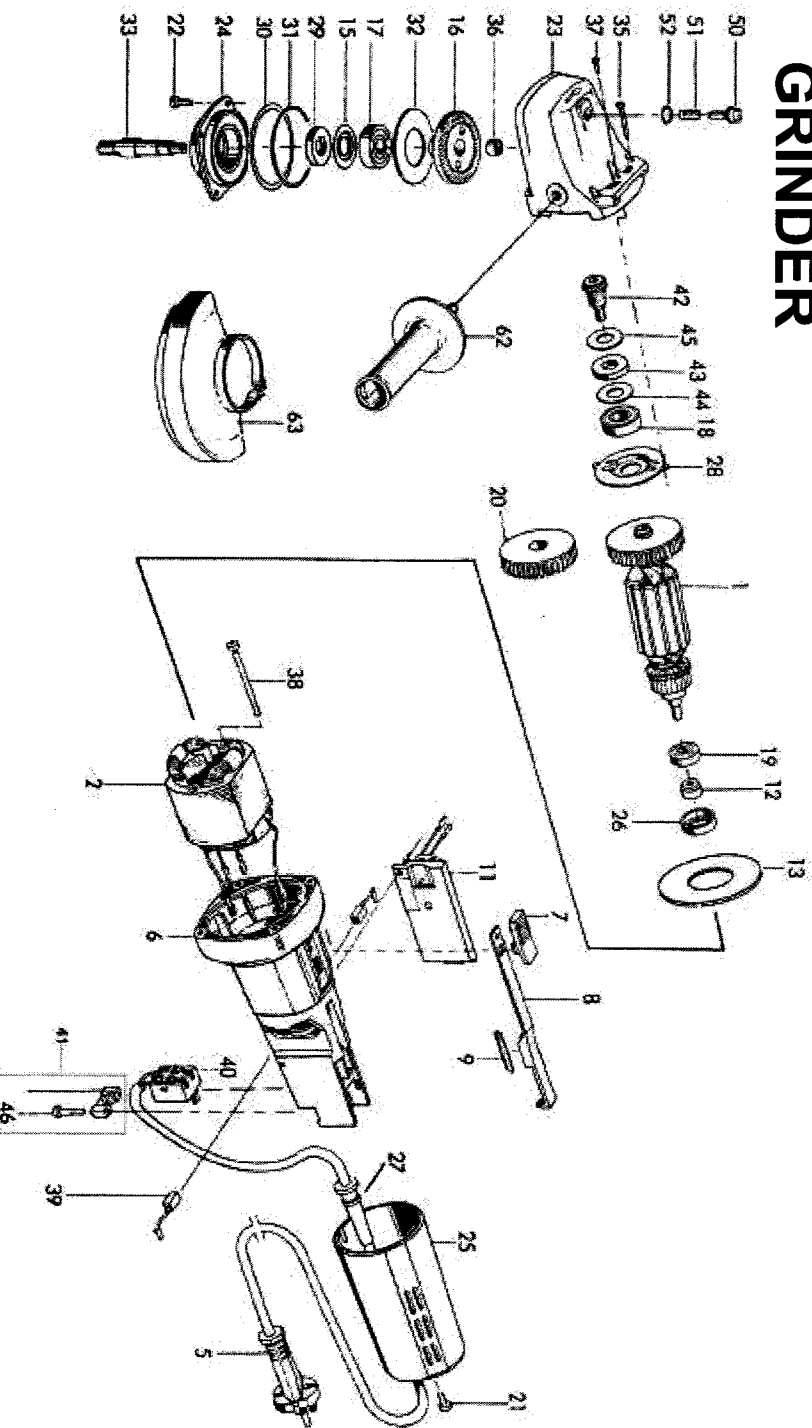

PORTER-CABLE RIGHT ANGLE GRINDER

WARNING: Electrical repairs should only be attempted by trained repairmen. Contact the nearest Porter-Cable Service Center or other competent repair center

7410

Parts List for 7410 Type 2

Item Number	Part Number	Description	Qty Required
1	241342	ARMATURE	1
2	241369	FIELD	1
5	A10193	CORDSET	1
6	254600	MTR HSG/BSH HDR/SPRG	1
7	200506	SWITCH BUTTON	1
8	253170	ACTUATOR	1
9	195820	SPRING	10
11	251056	ELECTR CIRCUIT BOARD	1
12	219983	MAGNET	1
13	252619	BAFFLE	1
15	102830	SEAL	1
16	255891	GEAR	1
17	214892	BEARING	3
18	254442	BEARING	3
19	254443	BEARING	3
20	177644	FAN	1
21	195715	SCREW	10
22	105872	SCREW	10
23	259666	GEAR HOUSING	1
24	176788	GEAR HSG COVER	1
25	259661	MOTOR HSG COVER	1
26	257354	BEARING MOUNT	3
27	215848	STRAIN RELIEF	1
28	253460	BEARING RETAINER	3
29	176834	SEAL	1
30	176524	SPACER	10
30	176532	SHIM	10

Parts List for 7410 Type 2

Item Number	Part Number	Description	Qty Required
31	176559	SEAL	1
32	176826	WASHER	10
33	251906	SHAFT	1
35	205990	SCREW	10
36	199141	BUSHING	10
37	258573	SCREW	10
38	225347	SCREW	10
39	250816	BRUSH	2
40	195782	SWITCH	1
41	215074	CORD CLAMP	1
42	255905	PINION	1
43	256157	SEAL	1
44	160520	WASHER	10
45	160539	WASHER	10
46	213373	SCREW	10
50	250329	LOCK BUTTON	1
51	250589	SPRING	10
52	250266	SEAL	1
62	253433	AUX HANDLE	1
63	888156	WHEEL GUARD	1
800	255691	GREASE	1
856	000000-00	No Longer Available	1