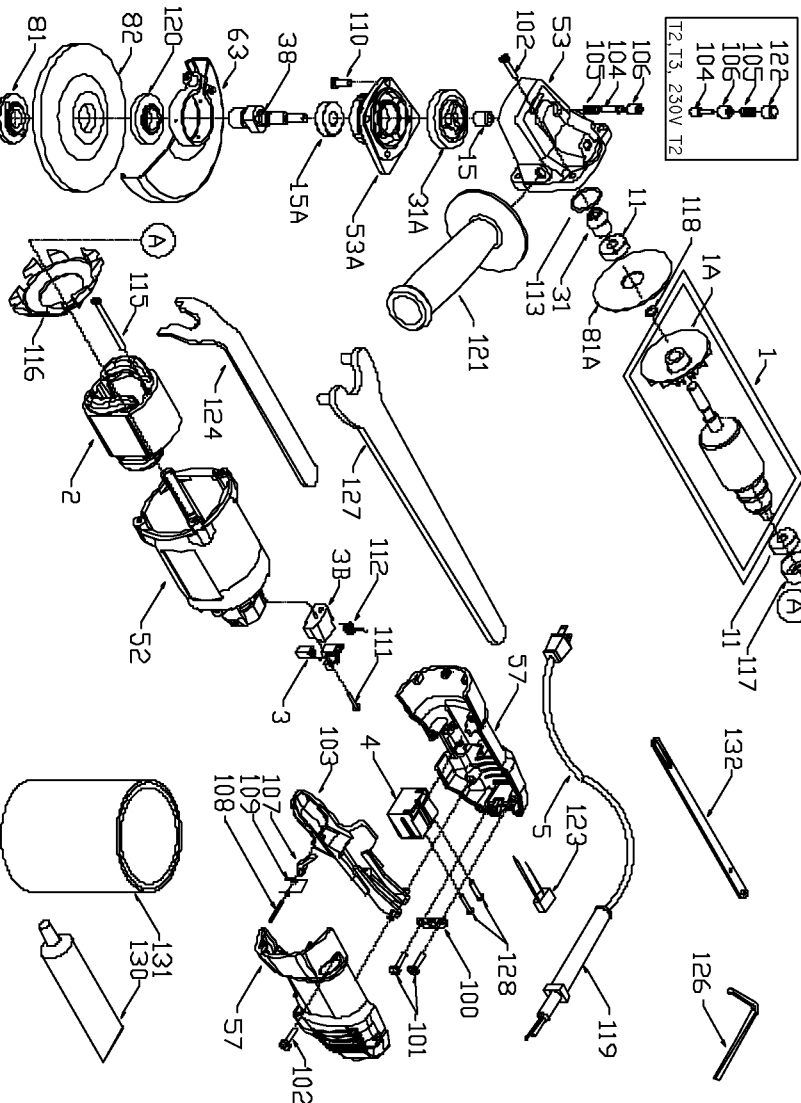

Parts List for 7406 Type 4

Item Number	Part Number	Description	Qty Required
1	885547	ARMATURE (230V)	1
1	891502	ARMATURE	1
1	884248	ARMATURE FAN	1
2	885549	FIELD (230V)	1
2	885335	FIELD	1
3	884257	BRUSH HLDR/BRUSH ASY	2
3	886297	BRUSH HLDR/BRUSH ASY	2
3	690740	BRUSH HOLDER BASE	2
4	884241	SWITCH	1
5	149144	CORD	1
5	330072-97	CORD/10 FT/18-2	1
11	330003-85	BEARING	3
15	841767	BEARING	3
15	330003-17	BEARING,BALL	3
31	D882740	BEVEL PINION	1
31	888241	PINION	1
31	000000-00	No Longer Available	1
31	882742	GEAR	1
38	000000-00	No Longer Available	1
38	000000-00	No Longer Available	1
52	883144	MOTOR HSG	1
53	892911	GEAR HOUSING	1
53	884250	GEAR HSG COVER	1
57	884279	HANDLE	1
63	000000-00	No Longer Available	1
63	000000-00	No Longer Available	1
81	884263	RETAINING NUT	10

Parts List for 7406 Type 4

Item Number	Part Number	Description	Qty Required
81	100080	RETAINER NUT	10
81	886154	BRG RETAINER	3
82	884244	DISK(ABRASIVE)	1
100	861434	CORD CLAMP	1
101	882185	SCREW MACHINE STEEL	10
102	900826	SCREW	10
103	884242	SWITCH ACTUATOR	1
104	892913	SPINDLE LOCK SHAFT	1
105	884259	SPRING	10
106	892914	CUP RETAINER	1
107	884265	LEVER	1
108	884266	PIN	1
109	884267	SPRING	10
110	878262	SCREW	10
111	879298	SCREW	10
112	868775	BRUSH SPRING	2
113	697029	O-RING	10
115	891012	SCREW	10
116	883145	BAFFLE	1
117	694432	BEARING MOUNT	3
119	810716	RELIEVER	1
120	887029	INNER FLANGE	1
120	191604	CLAMPING PLATE	1
121	000000-00	No Longer Available	1
121	699681	AUX HANDLE	1
123	000000-00	No Longer Available	1
124	886041	SPANNER WRENCH	1

Parts List for 7406 Type 4

Item Number	Part Number	Description	Qty Required
126	802876	ALLEN WRENCH	1
126	884298	HEX WRENCH (4MM)	1
127	100110	PIN SPANNER	1
128	696796	SCREW	10
130	000000-00	No Longer Available	1
131	875667	LUBRICANT-4LBS	1
132	842323	WRENCH HOLDER	1
133	000000-00	No Longer Available	1
133	000000-00	No Longer Available	1
133	886014	RETAINING NUT	1
134	000000-00	No Longer Available	1