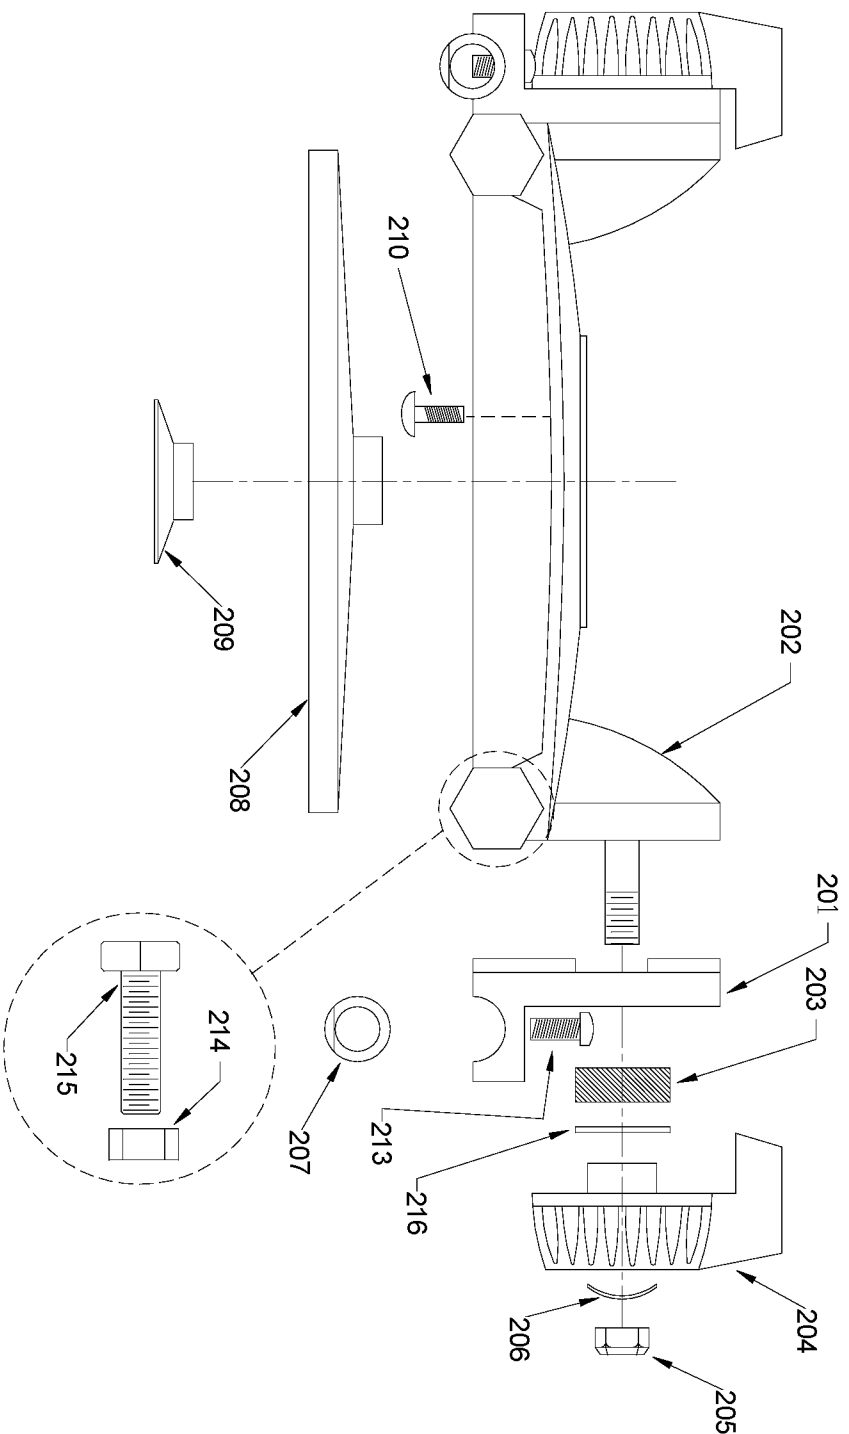

PORTER-CABLE PAINT REMOVER ATTACHMENT

5041

Parts List for 7403 Type 2

Item Number	Part Number	Description	Qty Required
1	875124	ARMATURE	1
1	878904SV	FAN	1
2	875122	FIELD	1
3	874289	BRUSH & RETAINER ASY	2
3	865323	BRUSH HOLDER	2
4	N218436	SWITCH	1
4	690673	WIRE TIE	1
4	874816	SWITCH//SCR ASSY	1
4	682063	CONNECTOR VS	1
4	695077	MOUNTING BRKET TRIAC	1
5	N244446	CORDSET	1
11	855284	BEARING	1
11	330003-64	BALL BEARING	1
15	855284	BEARING	1
15	838028SV	BEARING	1
31	874324	JACKSHAFT	1
50	N244449	NAME PLATE	1
52	874228	MOTOR HOUSING	1
52	A21905	TOP CAP	1
53	874229	GEAR HOUSING	1
53	874253	GEAR HOUSING COVER	1
57	875069	HANDLE & COVER	1
100	864721	SCREW	12
101	882703	SCREW	4
102	865321	BRUSH INSULATOR	1
103	862641	NUT	3
105	862640	SCREW	3

Parts List for 7403 Type 2

Item Number	Part Number	Description	Qty Required
106	882185	SCREW MACHINE STEEL	1
107	901266	STRAIN RELIEVER	1
108	694432	BEARING MOUNT	1
109	684179	RETAINING RING	1
110	875082	BEARING RETAINER	1
112	904035	SCREW-BUTTON HD	2
113	802207	SCREW	3
114	046934-00	RING	1
115	802223	WASHER	1
118	698709	SPRING	1
119	698708	SPINDLE LOCK	1
120	874628	LOCK RETAINER	1
121	892672	SCREW KIT SS/A	1
122	874955	HEX SPACER	1
123	874236	COLLAR	1
125	862155	NUT	1
126	875042	AUX HANDLE	1
127	882704	SCREW	2
128	892767	WASHER	2
129	683784	TERMINAL	2
130	A16224	LABEL	2
131	810155	RUBBER PLUG	1
201	823521	SLIDE RAIL HOLD	2
202	683209	BASE & STUD	1
203	803417	BLOCK	2
204	823522	KNOB	2
205	802315	NUT	2

Parts List for 7403 Type 2

Item Number	Part Number	Description	Qty Required
206	800887	WASHER	2
207	823531	SIDE RAIL	2
208	A24436	PAD ASSEMBLY	1
209	688608	NUT	1
210	802944	SCREW	1
213	802764	SCREW	1
214	802418	NUT	2
215	823193	SCREW	2
216	684931	WASHER	2
217	A16228	LABEL	1
218	A23012	LABEL	1
800	429698-00	GREASE:4 LB CAN	1
856	823917	DISC	1
856	823932	DISC	1
856	823534	DISC	1
856	886041	SPANNER WRENCH	1
856	843076	WRENCH HEX 9/64X23/8	1