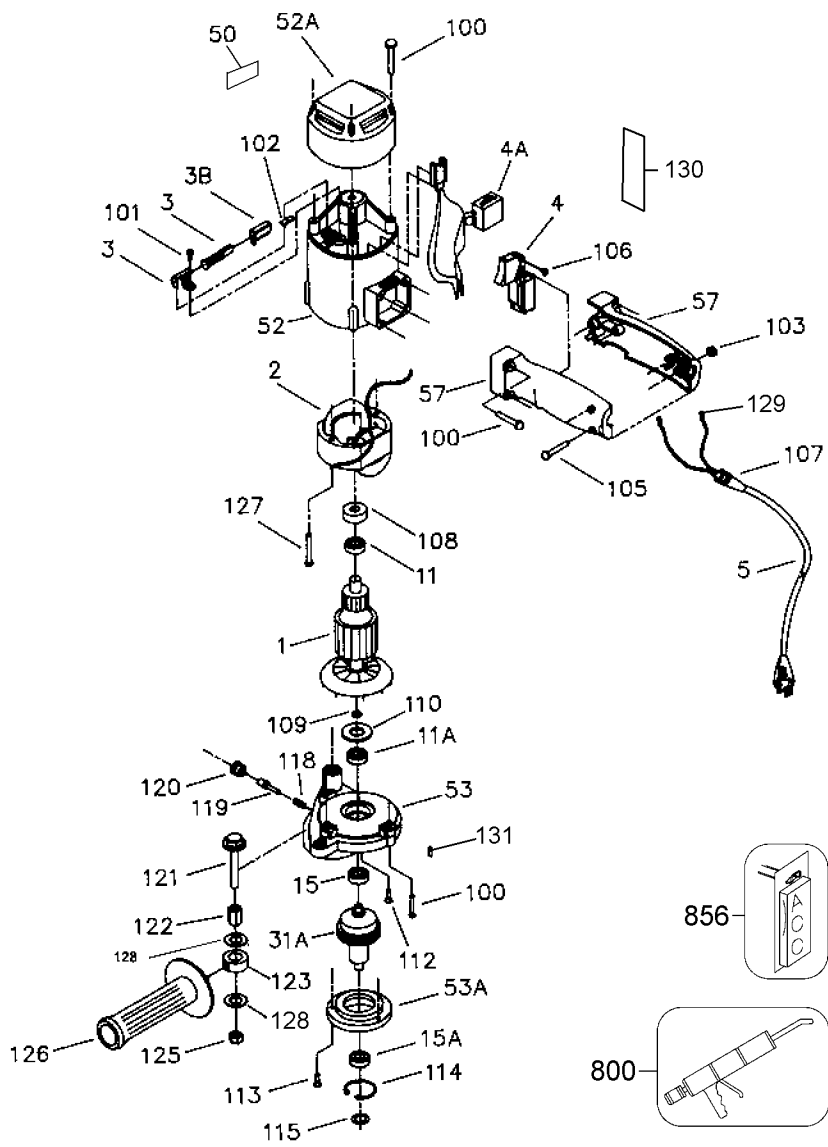

PORTER-CABLE PAINT REMOVER ATTACHMENT

5041

Parts List for 7403 Type 2

Item Number	Part Number	Description	Qty Required
1	875124	ARMATURE	1
1	878904SV	FAN	1
2	875122	FIELD	1
3	874289	BRUSH & RETAINER ASY	2
3	865323	BRUSH HOLDER	2
4	N218436	SWITCH	1
4	690673	WIRE TIE	1
4	874816	SWITCH//SCR ASSY	1
4	682063	CONNECTOR VS	1
4	695077	MOUNTING BRKET TRIAC	1
5	N244446	CORDSET	1
11	855284	BEARING	1
11	330003-64	BALL BEARING	1
15	855284	BEARING	1
15	838028SV	BEARING	1
31	874324	JACKSHAFT	1
50	N244449	NAME PLATE	1
52	874228	MOTOR HOUSING	1
52	A21905	TOP CAP	1
53	874229	GEAR HOUSING	1
53	874253	GEAR HOUSING COVER	1
57	875069	HANDLE & COVER	1
100	864721	SCREW	12
101	882703	SCREW	4
102	865321	BRUSH INSULATOR	1
103	862641	NUT	3
105	862640	SCREW	3

Parts List for 7403 Type 2

Item Number	Part Number	Description	Qty Required
106	882185	SCREW MACHINE STEEL	1
107	901266	STRAIN RELIEVER	1
108	694432	BEARING MOUNT	1
109	684179	RETAINING RING	1
110	875082	BEARING RETAINER	1
112	904035	SCREW-BUTTON HD	2
113	802207	SCREW	3
114	046934-00	RING	1
115	802223	WASHER	1
118	698709	SPRING	1
119	698708	SPINDLE LOCK	1
120	874628	LOCK RETAINER	1
121	892672	SCREW KIT SS/A	1
122	874955	HEX SPACER	1
123	874236	COLLAR	1
125	862155	NUT	1
126	875042	AUX HANDLE	1
127	882704	SCREW	2
128	892767	WASHER	2
129	683784	TERMINAL	2
130	A16224	LABEL	2
131	810155	RUBBER PLUG	1
201	823521	SLIDE RAIL HOLD	2
202	683209	BASE & STUD	1
203	803417	BLOCK	2
204	823522	KNOB	2
205	802315	NUT	2

Parts List for 7403 Type 2

Item Number	Part Number	Description	Qty Required
206	800887	WASHER	2
207	823531	SIDE RAIL	2
208	A24436	PAD ASSEMBLY	1
209	688608	NUT	1
210	802944	SCREW	1
213	802764	SCREW	1
214	802418	NUT	2
215	823193	SCREW	2
216	684931	WASHER	2
217	A16228	LABEL	1
218	A23012	LABEL	1
800	429698-00	GREASE:4 LB CAN	1
856	823917	DISC	1
856	823932	DISC	1
856	823534	DISC	1
856	886041	SPANNER WRENCH	1
856	843076	WRENCH HEX 9/64X23/8	1