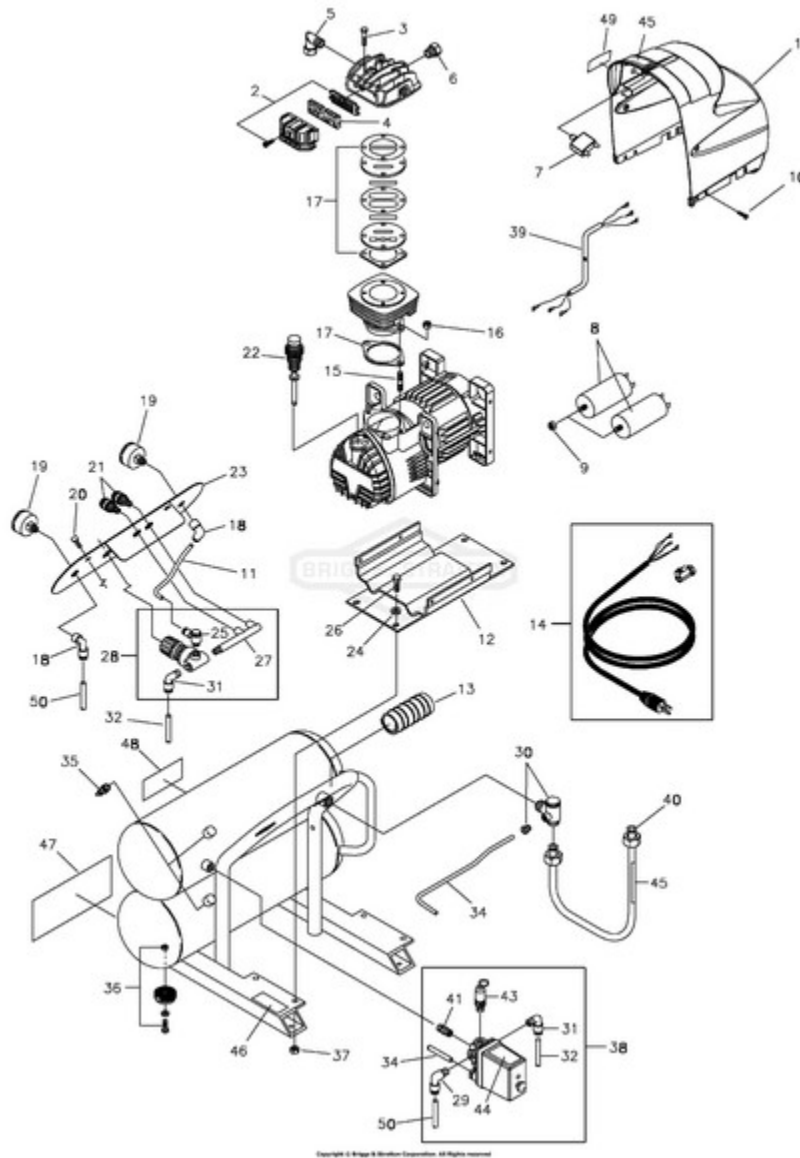

### 074009-0 - 5.1 CFM 4 Gal - Air Compressor

Ref #	Part #	Description	Qty	Context Note	Foot Note
1	200690GS	Kit, Shroud, Plastic		Includes #45 & 49	
2	200687GS	Kit, Air Filter			
3	200684GS	Screw, M6 x 40			
4	200697GS	Filtering Element			
5	200685GS	Connector, Elbow			
6	200688GS	Valve, Start			
7	200717GS	Breaker,Circuit, 17A			
8	200694GS	Capacitor			
9		Nut, M8		(Purchase locally)	
10		Screw, Taptite M5 x 20		(Purchase locally)	
11	199961GS	Hose, Rilsan		Cut to fit	
12	200984GS	Base			
13	200682GS	Handle			
14	200720GS	Assy, Cable, Power			
15		Stud Bolt		(Purchase locally)	
16		Nut, M8		(Purchase locally)	
17	200718GS	Kit, Valve Plate			
18	200985GS	Connector, Elbow			
19	200680GS	Gauge, Pressure			
20		PPHMS, 5 x 12		(Purchase locally)	
21	200677GS	Coupler, Quick Connect			
22	200691GS	Dipstick, Oil			
23	203664GS	Kit, Panel, Instrumental			
24		Washer		(Purchase locally)	
25	200986GS	Connector, Elbow			
26		HHCS, M8 x 25		(Purchase locally)	
27	200706GS	Manifold			
28	200995GS	Assy, Pressure Regulator			
29	200992GS	Connector, Elbow			
30	200674GS	Valve, Non Return			
31	200988GS	Connector, Elbow			
32	200989GS	Hose, Rilsan			
34	199961GS	Hose, Rilsan			
35	200675GS	Valve, Drain			
36	192310GS	Kit, Vib Mount			
37		Nut		(Purchase locally)	
38	200994GS	Assy, Pressure Switch			
39	200910GS	Wire Harness			
40	200703GS	Kit, Tube, Infeed			
41	201697GS	Adapter			
43	200678GS	Valve, Safety			

<b>Ref #</b>	<b>Part #</b>	<b>Description</b>	<b>Qty</b>	<b>Context Note</b>	<b>Foot Note</b>
44	199176GS	Decal, Electric Shock			
45	199174GS	Decal, Hot Surface			
46	201732GS	Decal, Important, Level Surface			
47	199172GS	Decal, Warning			
48	199739GS	Decal, Warning, Tank Drain			
49	201731GS	Decal, Reset			
50	199961GS	Hose, Rilsan			
--	203720GS	Manual, Operator's		Parts Not Illustrated	
--	201765GS	Oil, Compressor		Parts Not Illustrated	
--	202782GS	Kit, Decals, Service		Parts Not Illustrated	