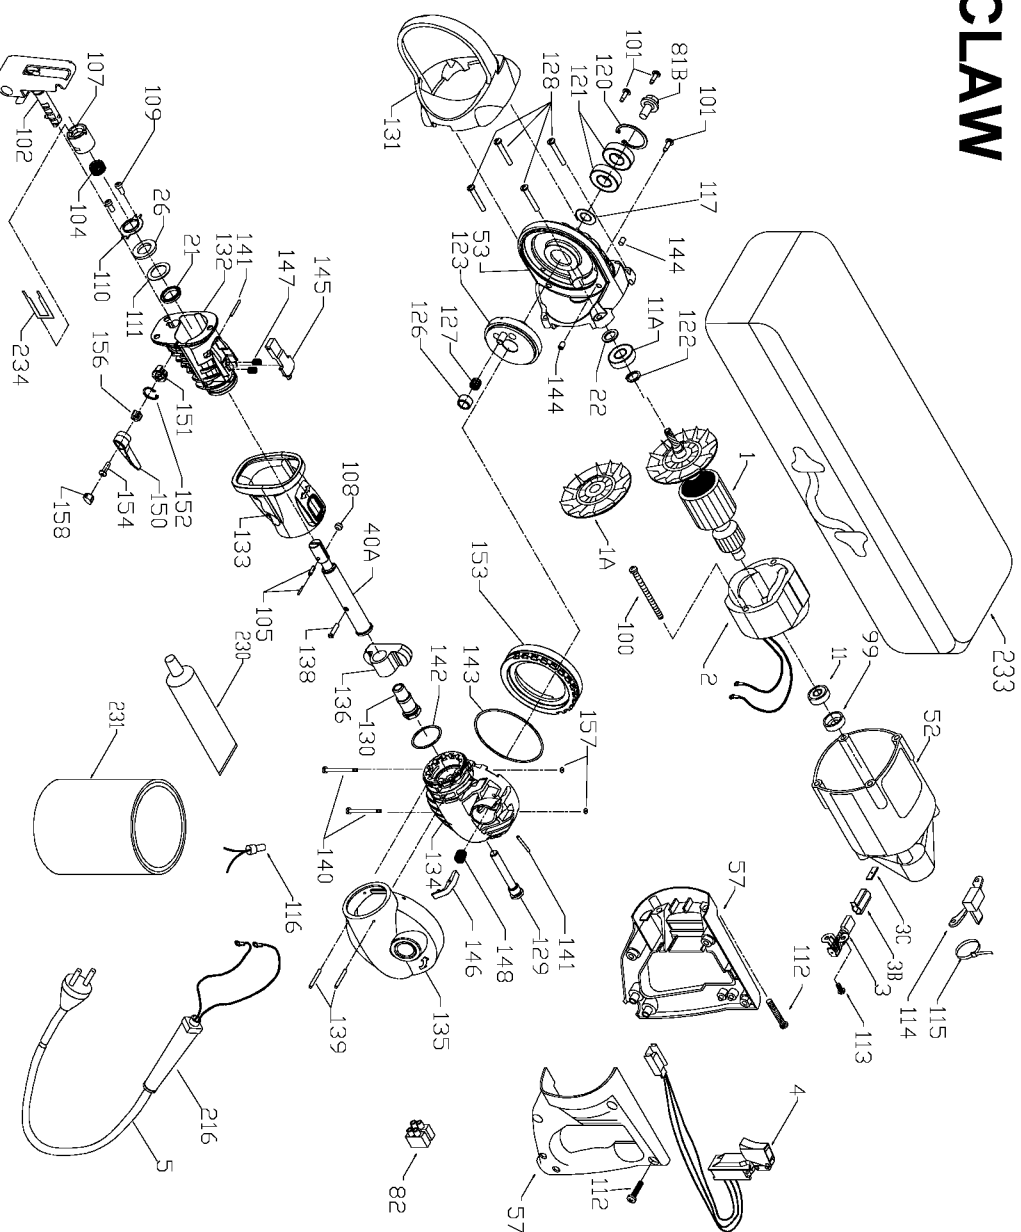

PORTER-CABLE TIGER CLAW

WARNING: Electrical repairs should only be attempted by trained repairmen. Contact the nearest Porter-Cable Service Center or other competent repair center.

740

Parts List for 740 Type 1

Item Number	Part Number	Description	Qty Required
1	904514	SS/A-ARMATURE 120K	1
1	878904	FAN	1
2	898876	FIELD	1
3	874289	BRUSH & RETAINER ASY	2
3	865323	BRUSH HOLDER	2
3	865321	BRUSH INSULATOR	2
4	883498	SWITCH & TRIAC	1
5	A10193	CORDSET	1
11	855284	BEARING	3
11	886333SV	BALL BEARING	3
21	902998	SEAL	1
22	801852	SEAL	1
26	879457	FELT SEAL	1
40	900669	SHAFT	1
52	912305	HOUSING	1
53	901162	GEAR HOUSING	1
57	892792	HANDLE SET	1
68	A12324	ID LABEL	1
76	904035	SCREW-BUTTON HD	10
81	876053	BLADE BOLT	1
99	694432	BEARING MOUNT	1
100	882704	SCREW	10
101	883485	SCREW	10
102	904513SV	SS/A-SHOE ASSEMBLY	1
104	648924-00	SPRING	10
105	884696	RETAINER KIT	1
107	897774	COLLAR	1