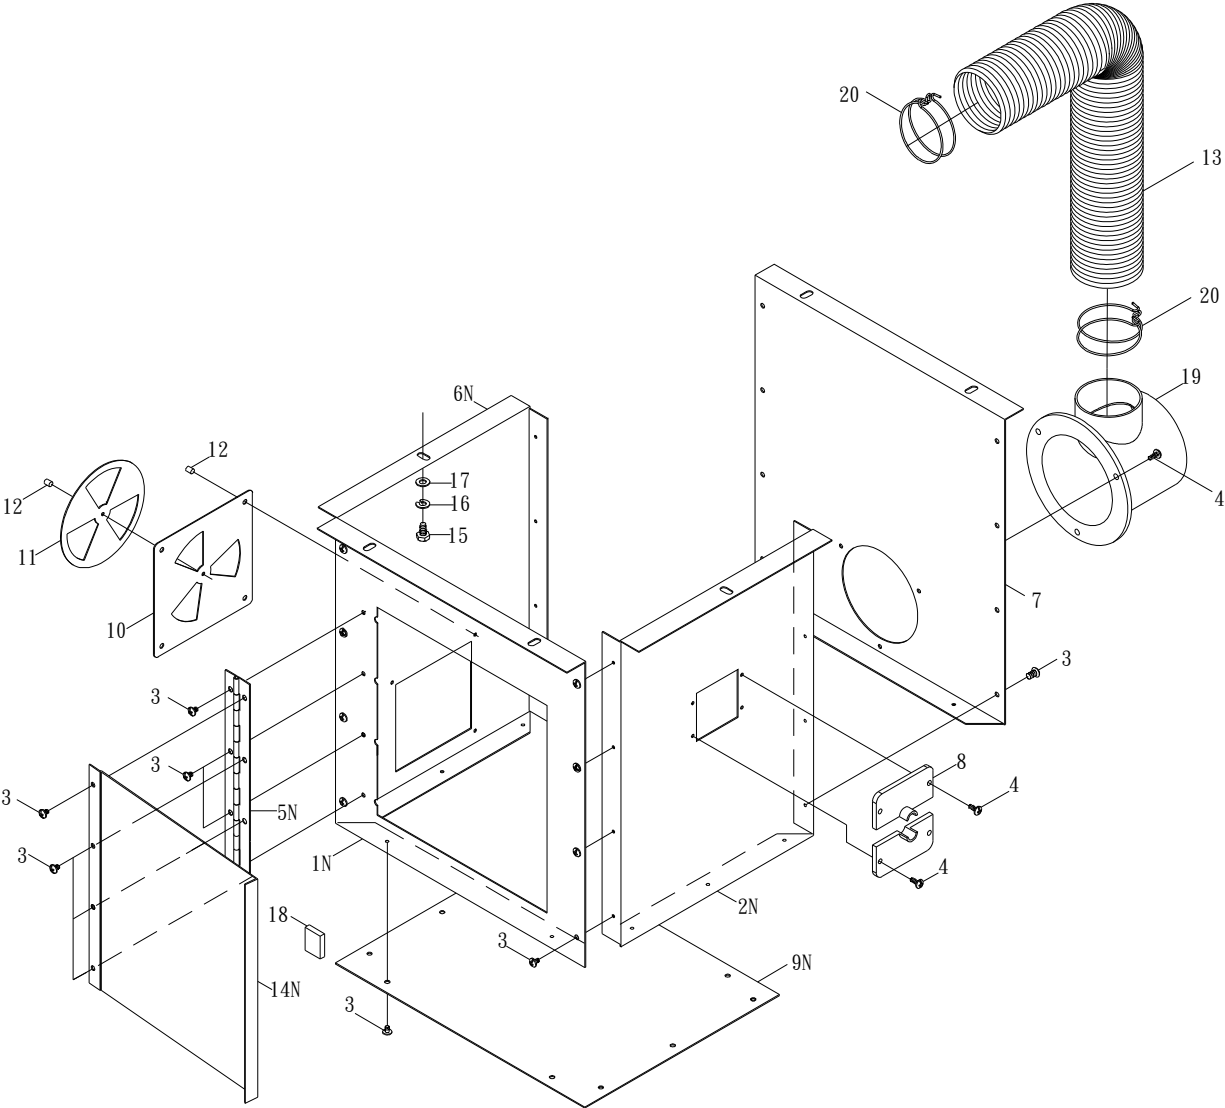

Operating Instructions and Parts Manual Router Lift and accessories

Model JRL-912

JET
427 New Sanford Road
LaVergne, Tennessee 37086
Ph.: 800-274-6848
www.jettools.com

Part No. M-737000
Edition 2 10/2017
Copyright © 2017 JET

11.3.1 Dust Collection Box Assembly (737005) – Exploded View

11.3.2 Dust Collection Box Assembly (737005) – Parts List

Index No	Part No	Description	Size	Qty
1N	JRL912-301N	Front Panel		1
2N	JRL912-302N	Right Panel		1
3	TS-2171012	Phillips Pan Hd Machine Screw	M4-0.7x6	34
4	TS-1532032	Phillips Pan Hd Machine Screw	M4-0.7x10	7
5N	JRL912-305N	Continuous Hinge		1
6N	JRL912-306N	Left Panel		1
7	JRL912-307	Rear Panel		1
8	JRL912-308	Power Cord Clamp (2pcs)		2
9N	JRL912-309N	Bottom Panel		1
10	JRL912-310	Adjustable Vent Base		1
11	JRL912-311	Adjustable Vent Plate		1
12	JRL912-312	Rivet	M32	5
13	JRL912-313	Dust Hose	M63x80cm	1
14N	JRL912-314N	Door Panel		1
15	TS-1482021	Hex Cap Screw	M6-1.0x12	6
16	TS-2361061	Lock Washer	M6	6
17	TS-1550041	Flat Washer	M6	6
18	JRL912-318	Magnet		1
19	JRL912-319	Dust Chute		1a
20	JRL912-320	Hose Clamp	M63	2