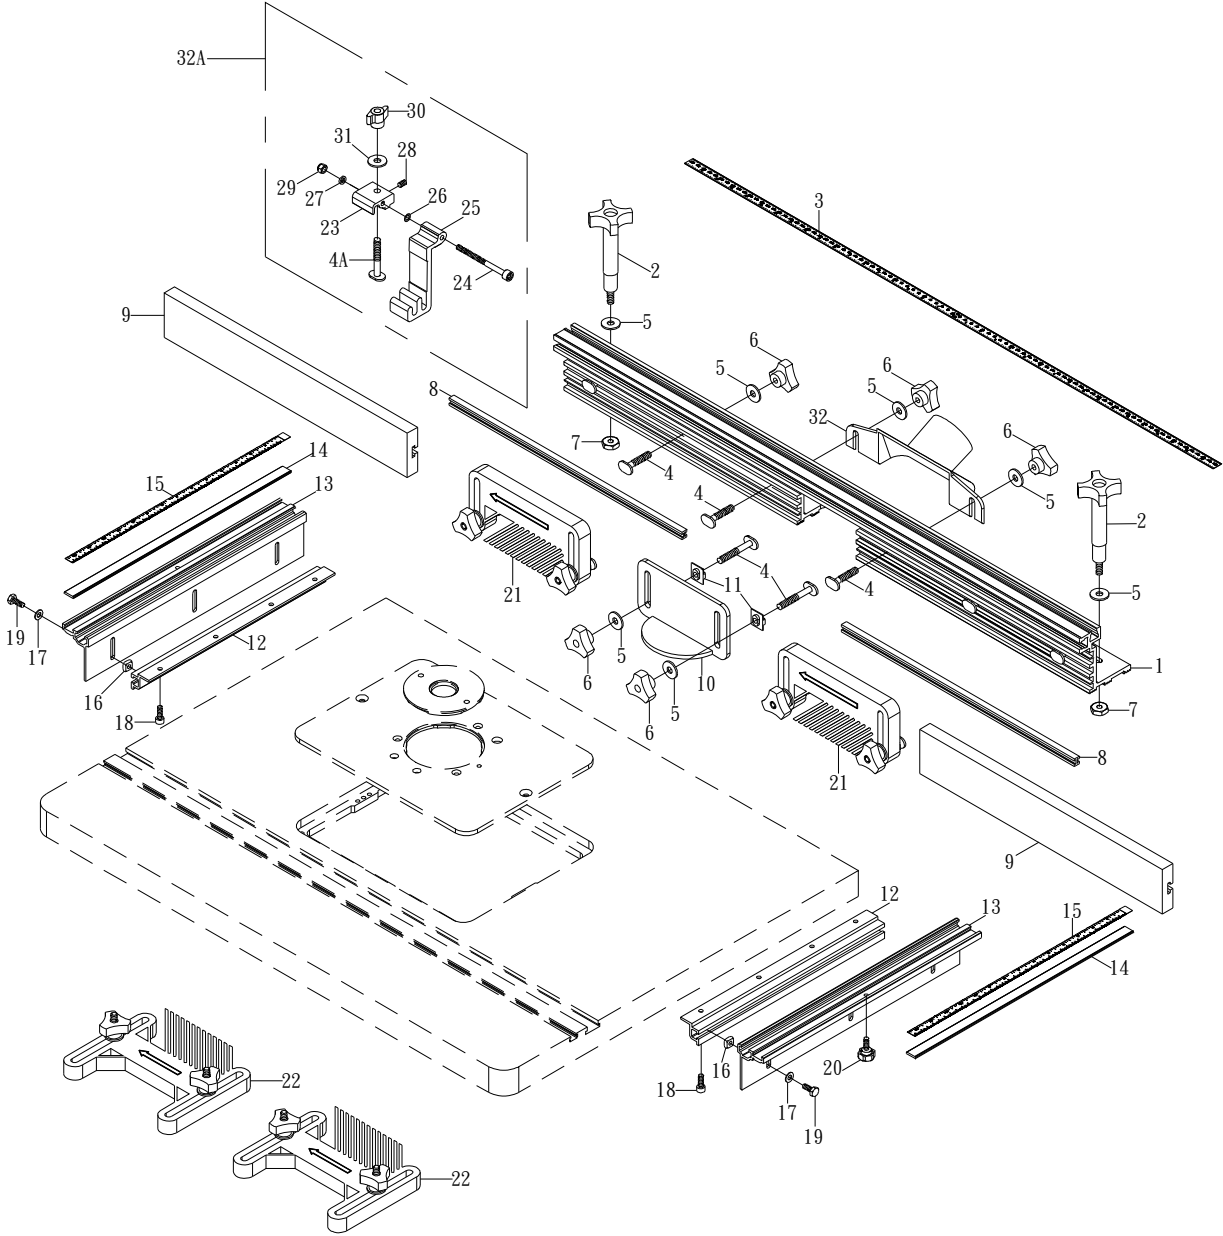

Operating Instructions and Parts Manual Router Lift and accessories

Model JRL-912

JET
427 New Sanford Road
LaVergne, Tennessee 37086
Ph.: 800-274-6848
www.jettools.com

Part No. M-737000
Edition 2 10/2017
Copyright © 2017 JET

11.4.1 Fence Assembly (737001) – Exploded View

11.4.2 Fence Assembly (737001) – Parts List

| Index No | Part No | Description | Size | Qty |
|----------|------------|-----------------------|------------|-----|
| 1 | JRL912-400 | Router Table Fence | 910mm | 1 |
| 2 | JRL912-401 | Lock Handle | M8 | 2 |
| 3 | JRL912-402 | Scale | 905mm | 1 |
| 4 | JRL912-403 | T-Bolt | | 8 |
| 5 | TS-1550061 | Flat Washer | M8 | 10 |
| 6 | JRL912-406 | Lock Knob | M8 | 8 |
| 7 | JRL912-407 | Lock Nut | M8 | 2 |
| 9 | JRL912-409 | Sub-Fence | 451mm | 2 |
| 10 | JRL912-410 | Router Bit Guard | | 1 |
| 11 | JRL912-411 | Fence Spacer | | 2 |
| 12 | JRL912-412 | Side Rail Base | 320mm | 2 |
| 13 | JRL912-413 | Side Rail | 375mm | 2 |
| 14 | JRL912-414 | Rule Plate | 300mm | 2 |
| 15 | JRL912-415 | Scale | 300mm | 2 |
| 16 | JRL912-416 | Square Nut | 1/4" | 6 |
| 17 | TS-1550041 | Flat Washer | M6 | 6 |
| 18 | TS-1503031 | Socket Head Cap Screw | M6-1.0x12 | 8 |
| 19 | TS-0050021 | Hex Cap Screw | 1/4-20x5/8 | 6 |
| 20 | JRL912-420 | Lock Knob | M6x12 | 2 |
| 32 | JRL912-432 | Dust Port | | 1 |