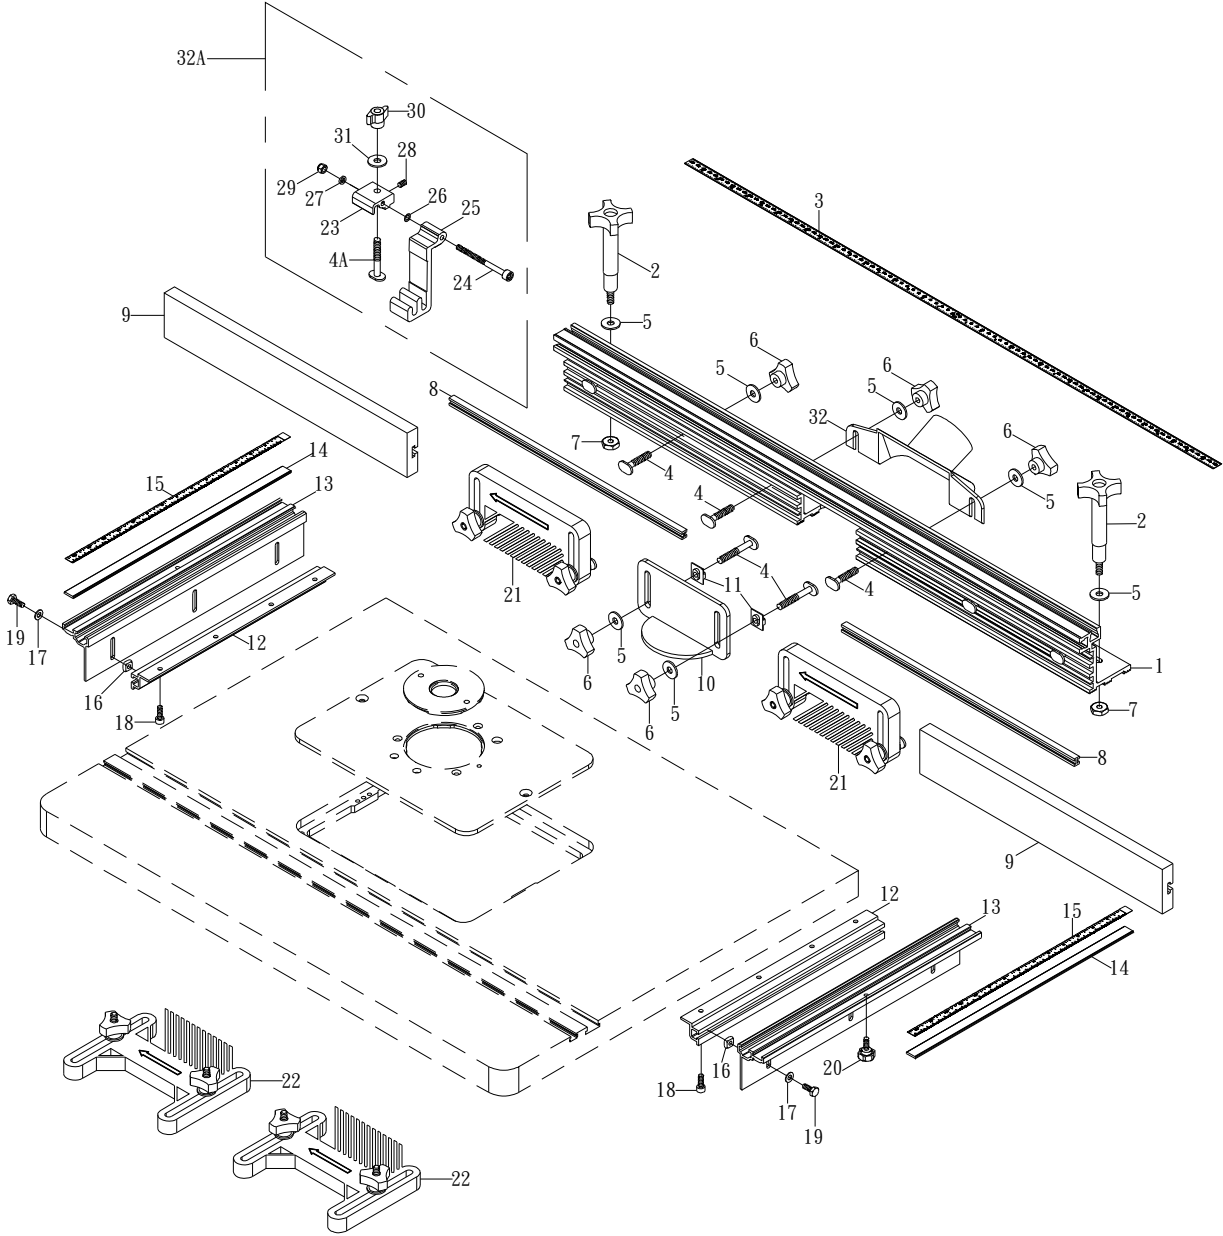

11.4.1 Fence Assembly (737001) – Exploded View

11.4.2 Fence Assembly (737001) – Parts List

Index No	Part No	Description	Size	Qty
1	JRL912-400	Router Table Fence	910mm	1
2	JRL912-401	Lock Handle	M8	2
3	JRL912-402	Scale	905mm	1
4	JRL912-403	T-Bolt		8
5	TS-1550061	Flat Washer	M8	10
6	JRL912-406	Lock Knob	M8	8
7	JRL912-407	Lock Nut	M8	2
9	JRL912-409	Sub-Fence	451mm	2
10	JRL912-410	Router Bit Guard		1
11	JRL912-411	Fence Spacer		2
12	JRL912-412	Side Rail Base	320mm	2
13	JRL912-413	Side Rail	375mm	2
14	JRL912-414	Rule Plate	300mm	2
15	JRL912-415	Scale	300mm	2
16	JRL912-416	Square Nut	1/4"	6
17	TS-1550041	Flat Washer	M6	6
18	TS-1503031	Socket Head Cap Screw	M6-1.0x12	8
19	TS-0050021	Hex Cap Screw	1/4-20x5/8	6
20	JRL912-420	Lock Knob	M6x12	2
32	JRL912-432	Dust Port		1

Optional Accessories:

8	JRL912-408	Shims for Sub-Fence (set of 2)	401mm	1
21	737010	Vertical Feather Board Assembly (set of 2)		1
22	737011	Horizontal Feather Board Assembly (set of 2)		1
32A	737008	Flip Stop Assembly (includes #23 thru 31)		1
23		Clamp Bracket		1
24		Socket Head Cap Screw	M6-1.0x75	1
25		Flip Stop		1
26		Flat Washer (Optional)		1
27		Flat Washer (Optional)		1
28		Socket Set Screw (Optional)	M6-1.0x16	1
29		Hex Nylon Lock Nut (Optional)	M6-1.0	1
30		Lock Knob (Optional)	M8	1
31		Flat Washer (Optional)	M8	1