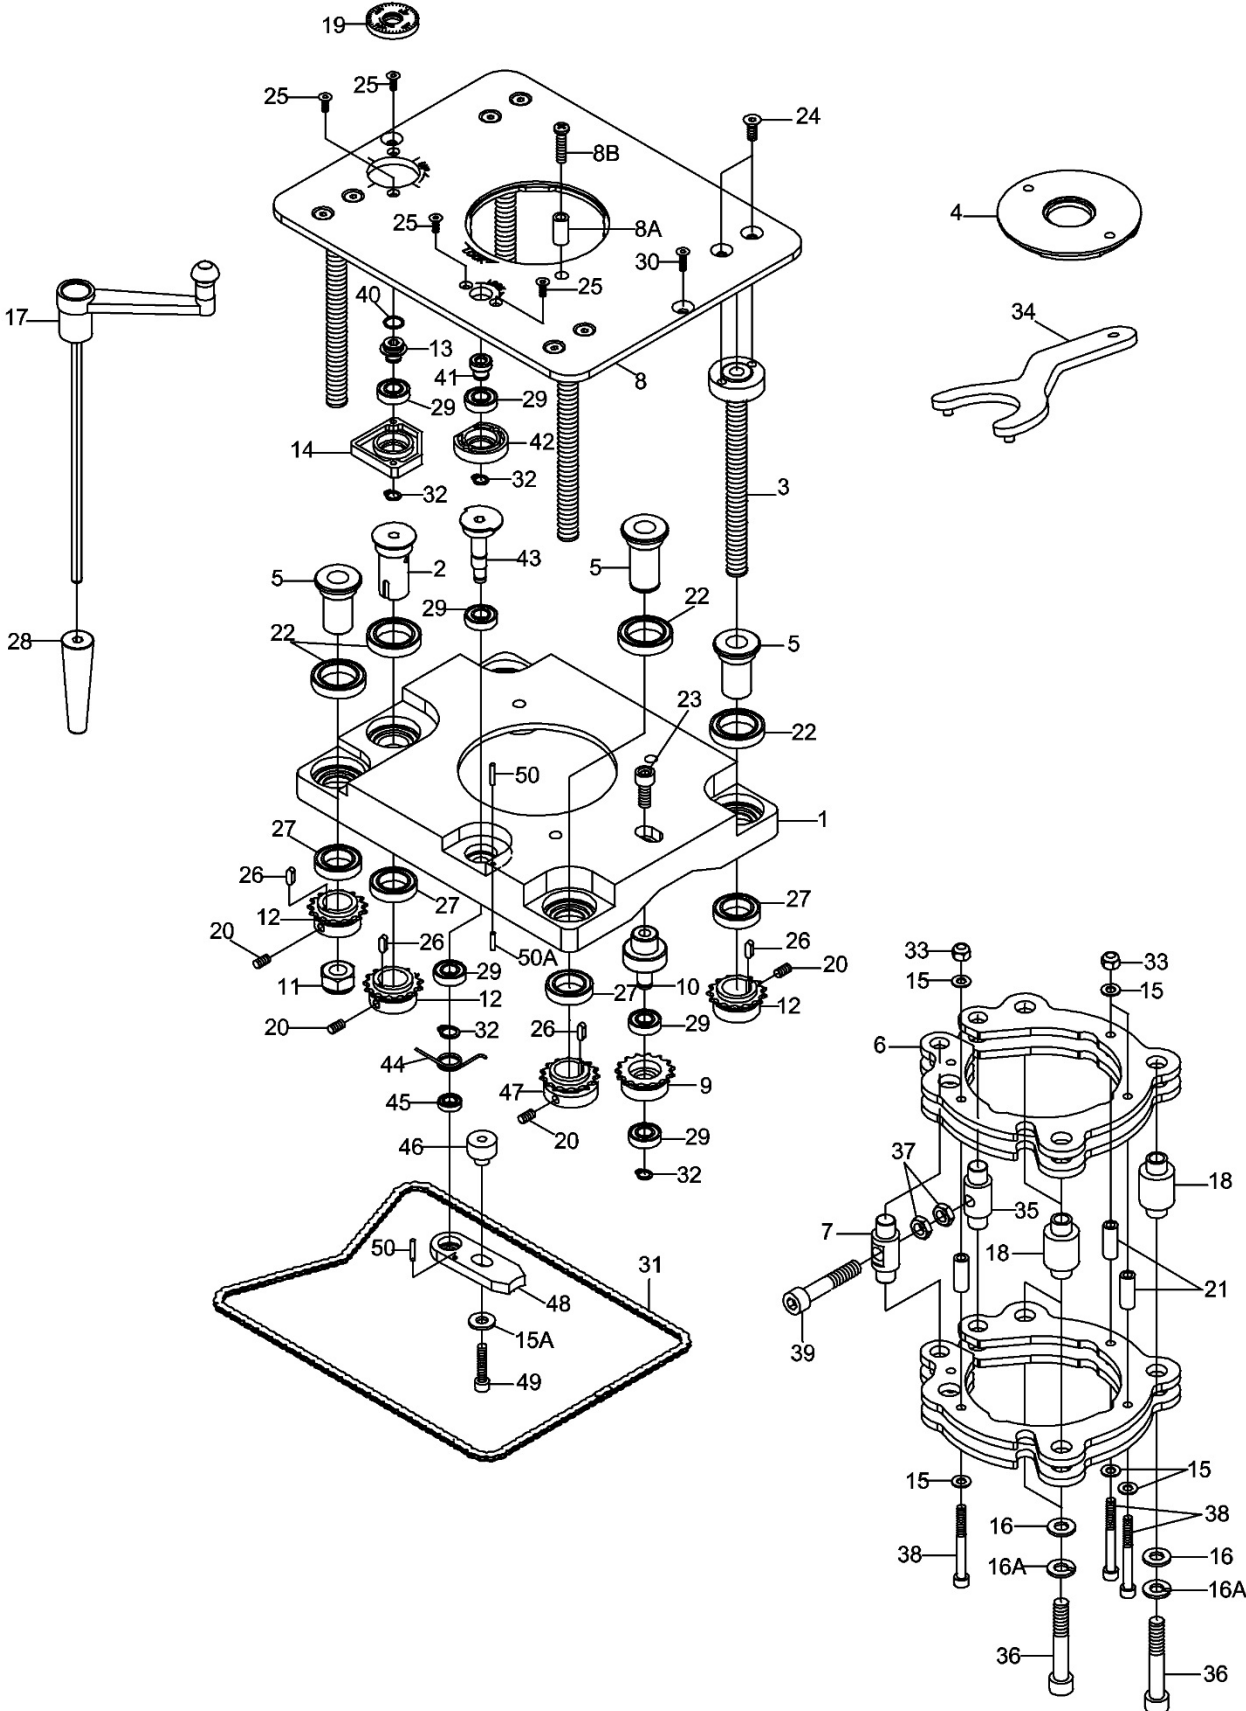

11.1.1 Router Lift Assembly (737000) – Exploded View

11.1.2 Router Lift Assembly (737000) – Parts List

Index No	Part No	Description	Size	Qty
1	JRL912-101	Aluminum Carriage Bracket		1
2	JRL912-102	Main Gear Shaft		1
3	JRL912-103	Lead Screw Assembly		4
4	JRL912-104	Insert Ring		1
5	JRL912-105	Gear Shaft		4
6	JRL912-106	Carriage Plate		4
7	JRL912-107	Clamp Post		1
8	JRL912-108	Top Table		1
8A	JRL912-108A	Starter Pin		1
8B	TS-2286252	Phillips Pan Hd Machine Screw	M6-1.0x25	1
9	JRL912-109	Cam Gear		1
10	JRL912-110	Eccentric Wheel		1
11	TS-2342141	Nylon Lock Hex Nut	M14-2.0	1
12	JRL912-112	Sprocket		4
13	JRL912-113	Upper Guide Nut		1
14	JRL912-114	Upper Guide Nut Base		1
15	TS-1550041	Flat Washer	M6	12
15A	JRL912-15A	Flat Washer	M6(D16)	1
16	TS-1550071	Flat Washer	M10	3
16A	TS-2361101	Lock Washer	M10	3
17	JRL912-117	Crank Handle		1
18	JRL912-118	Sleeve		3
19	JRL912-119	Scale Plate		1
20	TS-1523011	Socket Set Screw	M6-1.0x6	10
21	JRL912-121	Bushing		4
22	BB-6805ZZ	Ball Bearing	6805ZZ	5
23	TS-1504041	Socket Head Cap Screw	M8-1.25x20	1
24	F010986	Socket Head Flat Screw BO	M6-1.0x18	8
25	TS-1512021	Socket Head Flat Screw	M4-0.7x12	4
26	5FK-B05	Key, Double Rd Hd	4x4x12mm	5
27	BB-6804ZZ	Ball Bearing	6804ZZ	5
28	JRL912-128	Crank Handle Sleeve		1
29	BB-6900ZZ	Ball Bearing	6900ZZ	6
30	F010966	Socket Head Flat Screw BO	M6-1.0x30	2
31	JRL912-131	Chain		1
32	F006040	C-Retaining Ring, Ext	10mm	4
33	TS-1541021	Nylon Lock Hex Nut	M6-1.0	4
34	JRL912-134	Pin Wrench		1
35	JRL912-135	Anti-Backlash Pin		1
36	TS-1505111	Socket Head Cap Screw	M10-1.5x70	3
37	TS-1540071	Hex Nut	M10 -1.5	2
38	TS-1503131	Socket Head Cap Screw	M6-1.0x60	4
39	TS-2239551	Socket Head Cap Screw	M10-1.5x55	1
40	JRL912-140	O-Ring	Ø12.42x1.78	1
41	JRL912-141	Lock Guide Nut		1
42	JRL912-142	Upper Guide Nut Base		1
43	JRL912-143	Eccentric Shaft		1
44	JRL912-144	Torsion Spring		1
45	BB-688ZZ	Ball Bearing	688ZZ	1
46	JRL912-146	Lock Arm Spacer		1
47	JRL912-147	Brake Gear		1
48	JRL912-148	Lock Arm		1
49	TS-1503071	Socket Head Cap Screw	M6-1.0x30	1
50	F012092	Roll Pin	3x18 mm	2
50A	F012096	Roll Pin	3x12 mm	1
51	JRL912-RA1	Router Adaptor 3.5 in ID (not shown)		1
52	JRL912-RA2	Router Adaptor 3.25 in ID (not shown)		1
	TS-152704	Hex Wrench (not shown)	3mm	1
	TS-152705	Hex Wrench (not shown)	4mm	1
	TS-152706	Hex Wrench (not shown)	5mm	1
	TS-152707	Hex Wrench (not shown)	6mm	1