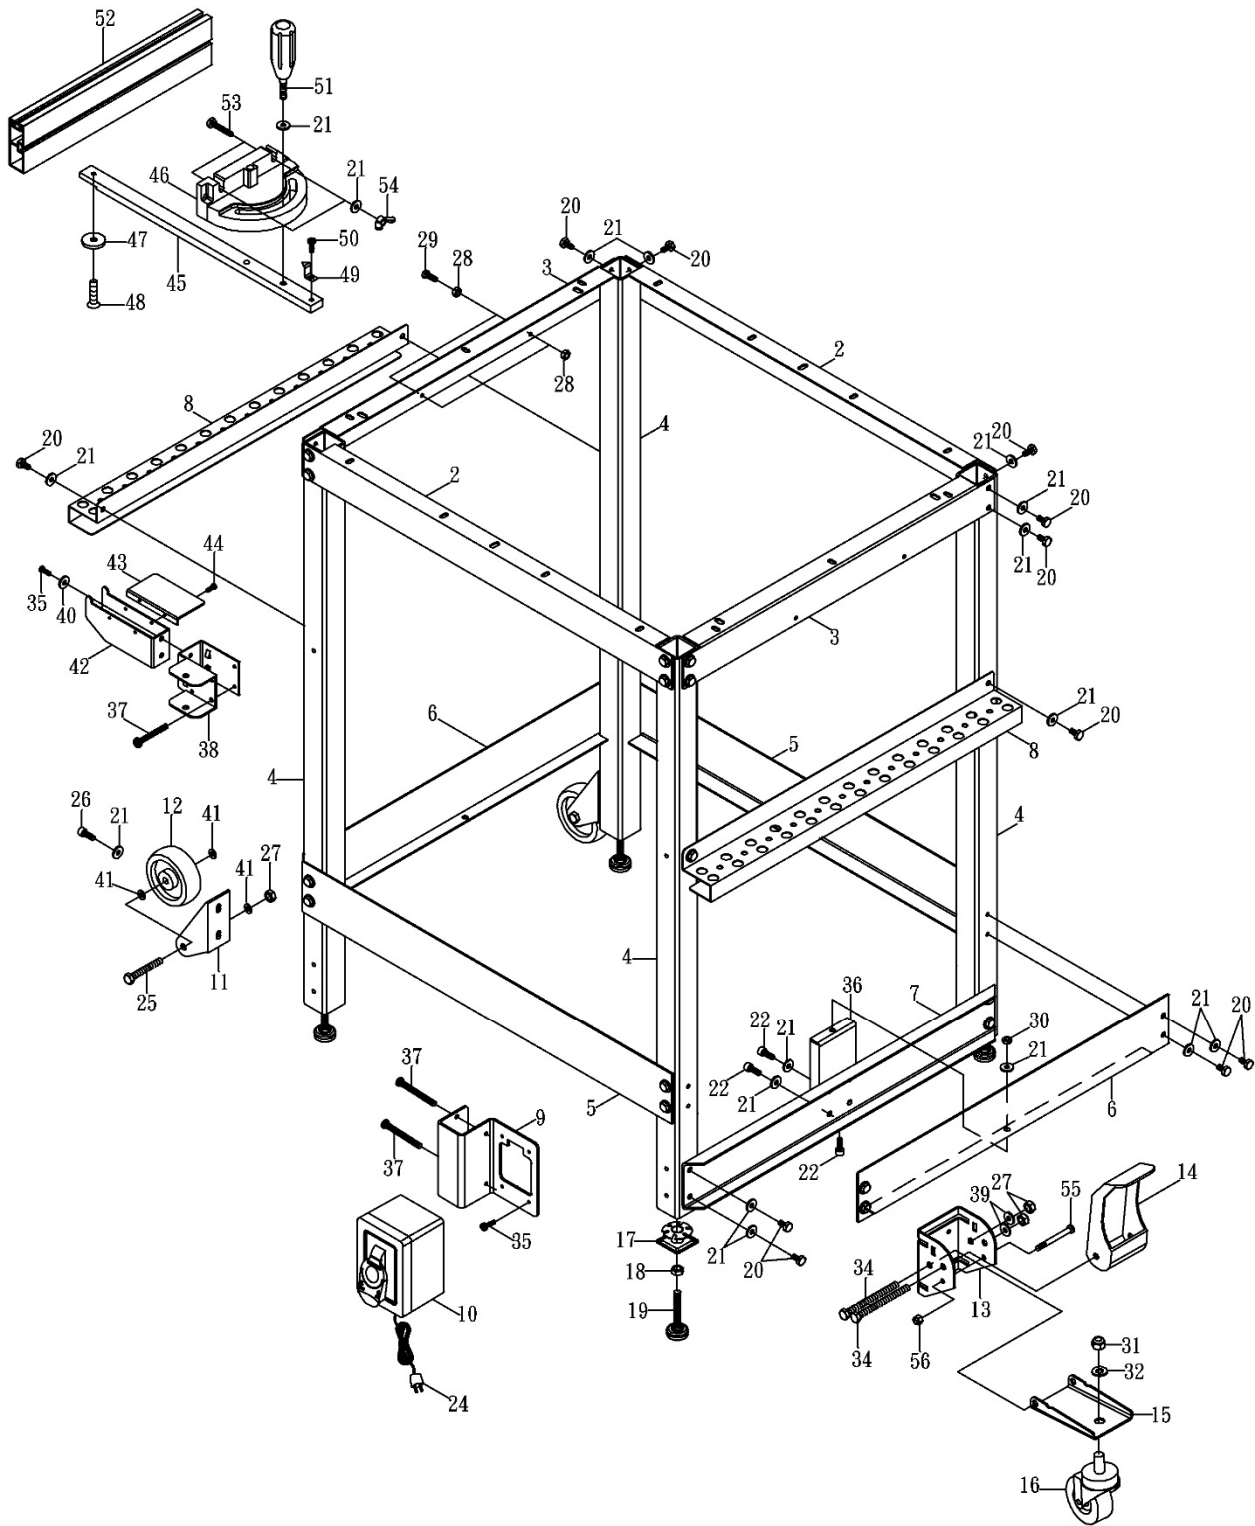

11.2.1 Stand Assembly (737004) – Exploded View

11.2.2 Stand Assembly (737004) – Parts List

Index No	Part No	Description	Size	Qty
2	JRL912-202	Long Support Bar		2
3	JRL912-203	Short Support Bar		2
4	JRL912-204	Stand Leg		4
5	JRL912-205	Long Lower Brace		2
6	JRL912-206	Short Lower Brace		2
7	JRL912-207	Wheel Frame Bracket		1
8	JRL912-208	Router Bit Rack		2
9	JRL912-209	Switch Base		1
10	737006	On/Off Switch (includes #24)	15A 125V	1
11	JRL912-211	Wheel Bracket		2
12	JRL912-212	Plastic Wheel	76mm	2
13	JRL912-213	Caster Frame		1
14	JRL912-214	Pedal		1
15	JRL912-215	Caster Base		1
16	JRL912-216	Swivel Caster		1
17	JRL912-217	Square Nut	M1-1.5	4
18	TS-1540071	Hex Nut	M10-1.5	4
19	JRL912-219	Leveling Pad		4
20	TS-1482021	Hex Cap Screw	M6-1.0x12	40
21	TS-1550041	Flat Washer	M6	52
22	TS-1503041	Socket Head Cap Screw	M6-1.0x16	5
24	JRL912-224	Power Cord	15 mm²x3C	1
25	TS-2208501	Hex Cap Screw	M8-1.25x50	2
26	TS-1503031	Socket Head Cap Screw	M6-1.0x12	4
27	TS-1541031	Nylon Lock Hex Nut	M8-1.25	4
28	TS-1540021	Hex Nut Full	M4-0.7	4
29	TS-2284202	Phillips Pan Hd Machine Screw	M4-0.7x20	2
30	TS-2311061	Hex Nut Full	M6-1.0	1
31	TS-0640091	Nylon Lock Hex Nut	3/8-16	1
32	TS-1550071	Flat Washer	M10	1
34	SBR30M-53	Hex Cap Screw	M8x90	2
35	5AD-D04A	Phillips Pan Hd Machine Screw	M5-0.8x8	6
36	JRL912-236	Support Plate		1
37	JRL912-237	Phillips Pan Hd Machine Screw	M5-0.8x45	4
38	JRL912-238	Tool Bracket		1
39	TS-1550061	Flat Washer	M8	2
40	TS-1550031	Flat Washer	M5	2
41	TS-1550061	Flat Washer	M8	6
42	JRL912-242	Storage Hook		a1
43	JRL912-243	Hook Extension Plate		1
44	LT00-B10	Phillips Pan Hd Machine Screw	M4-0.7x5	2
45	JRL912-245	Guide Bar		1
46	JRL912-246	Miter Gauge Body		1
47	JRL912-247	Guide Washer		1
48	LT04-B13	Phillips Pan Hd Machine Screw	M6-1.0x8	1
49	JRL912-249	Pointer		1
50	41002-93	Phillips Pan Hd Machine Screw	#10-24x1/4"	1
51	JRL912-251	Lock Knob	1/4" x25	1
52	JRL912-252	Miter Fence		1
53	TS-1482061	Hex Cap Screw	M6-1.0x30	2
54	TS-2321061	Wing Nut	M6-1.0	2
55	F001219	Phillips Pan Hd Machine Screw	M5-0.8x85	1
56	TS-1541011	Nylon Lock Hex Nut	M5-0.8	1
	JRL912-246A	Miter Gauge Assembly		1
	JRL912-242A	Storage Hook Assembly		1
	JRL912-216A	Swivel Caster Assembly		1
	TS-2284202	Phillips Pan Hd Machine Screw (not shown)	M4x20	2
	TS-1541001	Hex Nut (not shown)	M4	4