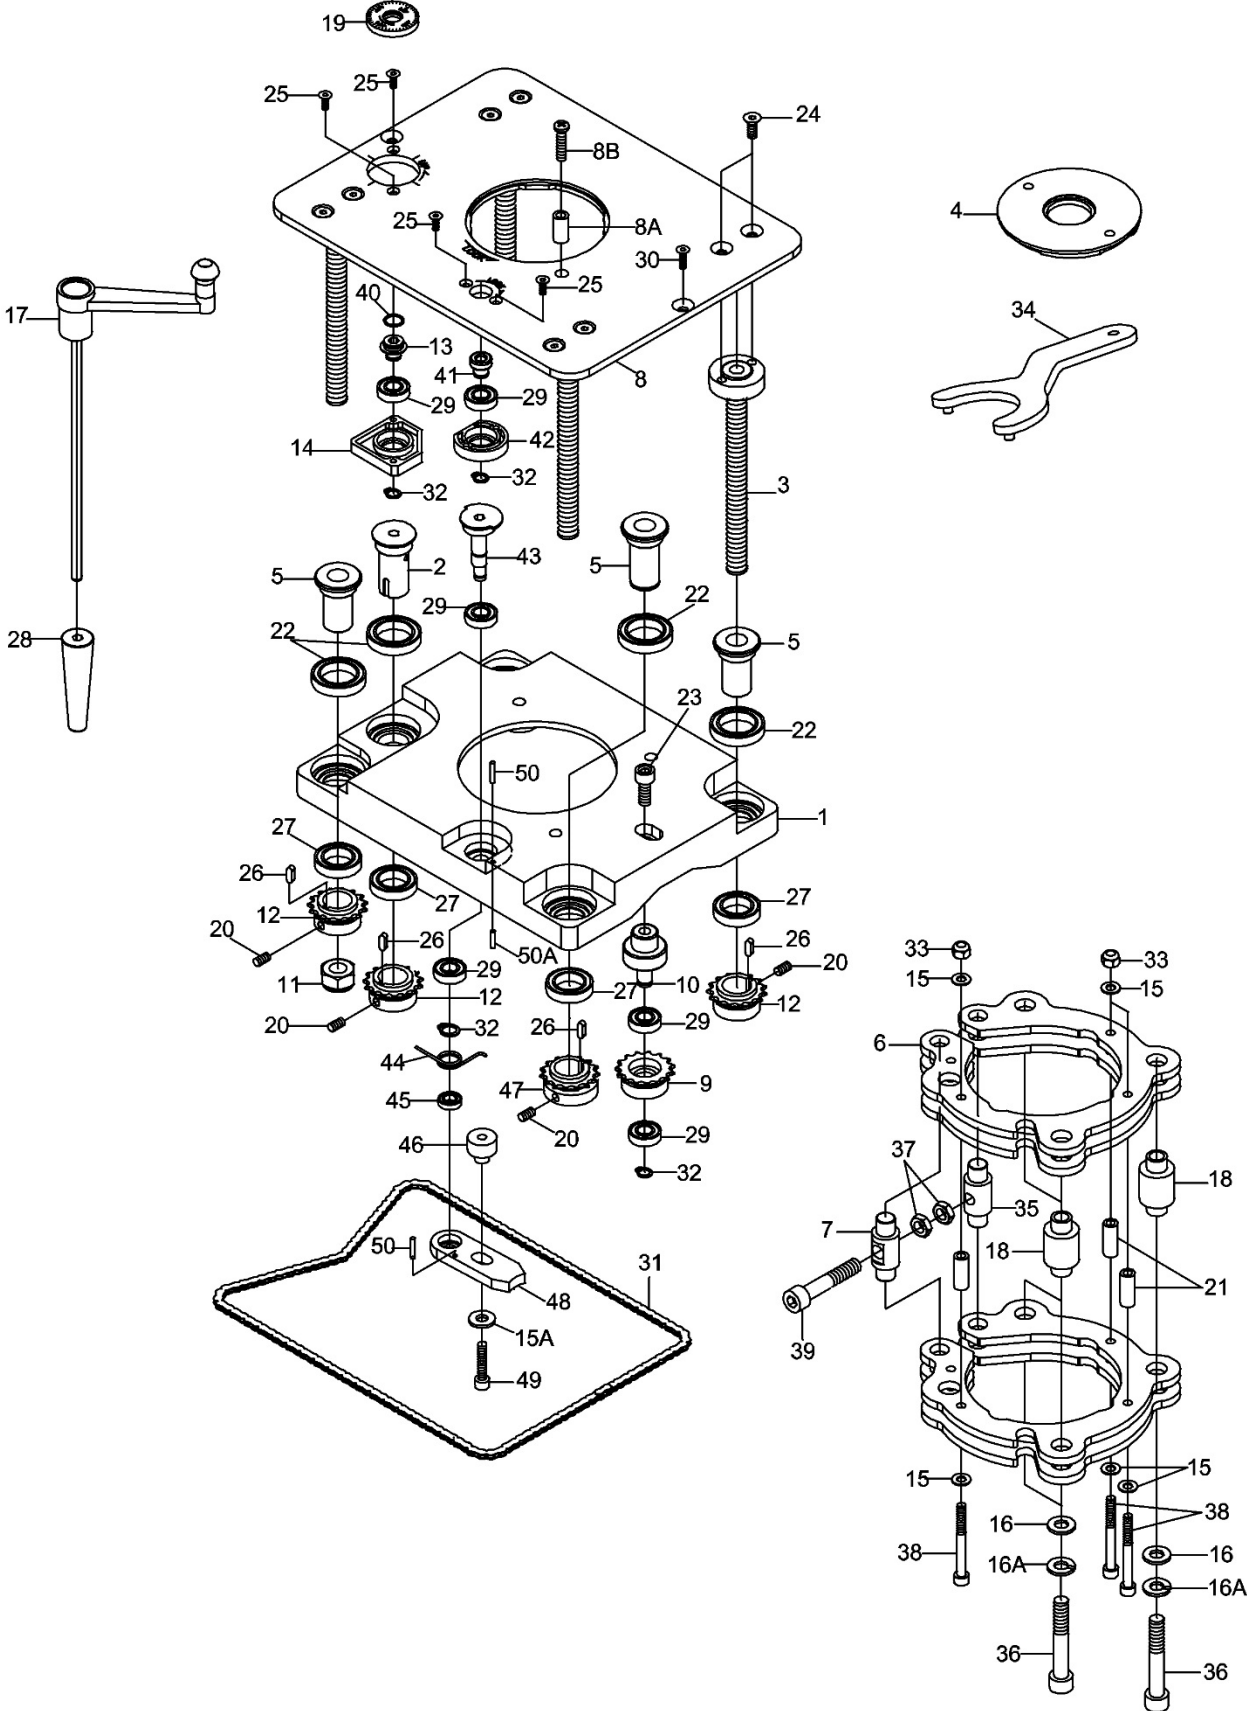

## 11.1.2 Router Lift Assembly (737000) – Parts List

Index No	Part No	Description	Size	Qty
1	JRL912-101	Aluminum Carriage Bracket		1
2	JRL912-102	Main Gear Shaft		1
3	JRL912-103	Lead Screw Assembly		4
4	JRL912-104	Insert Ring		1
5	JRL912-105	Gear Shaft		4
6	JRL912-106	Carriage Plate		4
7	JRL912-107	Clamp Post		1
8	JRL912-108	Top Table		1
8A	JRL912-108A	Starter Pin		1
8B	TS-2286252	Phillips Pan Hd Machine Screw	M6-1.0x25	1
9	JRL912-109	Cam Gear		1
10	JRL912-110	Eccentric Wheel		1
11	TS-2342141	Nylon Lock Hex Nut	M14-2.0	1
12	JRL912-112	Sprocket		4
13	JRL912-113	Upper Guide Nut		1
14	JRL912-114	Upper Guide Nut Base		1
15	TS-1550041	Flat Washer	M6	12
15A	JRL912-15A	Flat Washer	M6(D16)	1
16	TS-1550071	Flat Washer	M10	3
16A	TS-2361101	Lock Washer	M10	3
17	JRL912-117	Crank Handle		1
18	JRL912-118	Sleeve		3
19	JRL912-119	Scale Plate		1
20	TS-1523011	Socket Set Screw	M6-1.0x6	10
21	JRL912-121	Bushing		4
22	BB-6805ZZ	Ball Bearing	6805ZZ	5
23	TS-1504041	Socket Head Cap Screw	M8-1.25x20	1
24	F010986	Socket Head Flat Screw BO	M6-1.0x18	8
25	TS-1512021	Socket Head Flat Screw	M4-0.7x12	4
26	5FK-B05	Key, Double Rd Hd	4x4x12mm	5
27	BB-6804ZZ	Ball Bearing	6804ZZ	5
28	JRL912-128	Crank Handle Sleeve		1
29	BB-6900ZZ	Ball Bearing	6900ZZ	6
30	F010966	Socket Head Flat Screw BO	M6-1.0x30	2
31	JRL912-131	Chain		1
32	F006040	C-Retaining Ring, Ext	10mm	4
33	TS-1541021	Nylon Lock Hex Nut	M6-1.0	4
34	JRL912-134	Pin Wrench		1
35	JRL912-135	Anti-Backlash Pin		1
36	TS-1505111	Socket Head Cap Screw	M10-1.5x70	3
37	TS-1540071	Hex Nut	M10 -1.5	2
38	TS-1503131	Socket Head Cap Screw	M6-1.0x60	4
39	TS-2239551	Socket Head Cap Screw	M10-1.5x55	1
40	JRL912-140	O-Ring	Ø12.42x1.78	1
41	JRL912-141	Lock Guide Nut		1
42	JRL912-142	Upper Guide Nut Base		1
43	JRL912-143	Eccentric Shaft		1
44	JRL912-144	Torsion Spring		1
45	BB-688ZZ	Ball Bearing	688ZZ	1
46	JRL912-146	Lock Arm Spacer		1
47	JRL912-147	Brake Gear		1
48	JRL912-148	Lock Arm		1
49	TS-1503071	Socket Head Cap Screw	M6-1.0x30	1
50	F012092	Roll Pin	3x18 mm	2
50A	F012096	Roll Pin	3x12 mm	1
51	JRL912-RA1	Router Adaptor 3.5 in ID (not shown)		1
52	JRL912-RA2	Router Adaptor 3.25 in ID (not shown)		1
	TS-152704	Hex Wrench (not shown)	3mm	1
	TS-152705	Hex Wrench (not shown)	4mm	1
	TS-152706	Hex Wrench (not shown)	5mm	1
	TS-152707	Hex Wrench (not shown)	6mm	1