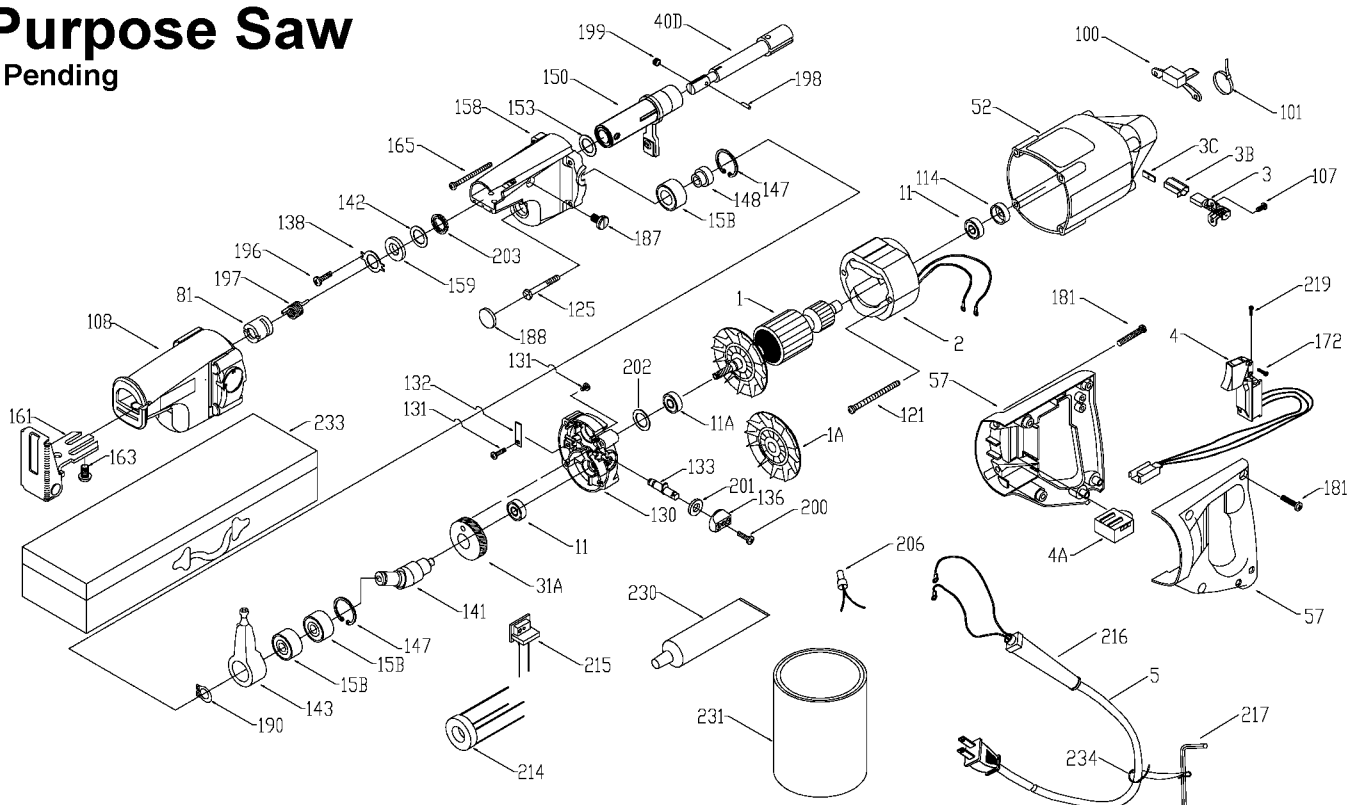

737

Parts List for 737 Type 1

Item Number	Part Number	Description	Qty Required
1	A05447	ARMATURE	1
1	900709	ARMATURE	1
1	898877	ARMATURE	1
1	878904	FAN	1
2	900854	FIELD	1
2	A05448	FIELD	1
2	898876	FIELD	1
3	874289	BRUSH & RETAINER ASY	2
3	865323	BRUSH HOLDER	2
3	865321	BRUSH INSULATOR	2
4	A02928	SWITCH	1
4	883498	SWITCH & TRIAC	1
4	697452	SWITCH	1
4	893735	SWITCH	1
5	891461	CORD & PLUG	1
5	330072-97	CORD/10 FT/18-2	1
11	855284	BEARING	3
11	883096	BEARING	3
15	883095	BEARING	3
31	879401	GEAR	1
40	A12592	RECIP. SHAFT	1
52	912305	HOUSING	1
57	892792	HANDLE SET	1
57	893069	HANDLE SET	1
81	897774	COLLAR	1
100	695077	MOUNTING BRKET TRIAC	1
101	690673	WIRE TIE	1

Parts List for 737 Type 1

Item Number	Part Number	Description	Qty Required
107	882703	SCREW	10
108	879415	INSULATOR BOOT	1
114	694432	BEARING MOUNT	1
121	882704	SCREW	10
125	879421	SCREW	10
130	879414	INTERMEDIATE PLATE	1
131	882187	SCREW	10
132	847418	SPRING	10
133	879412	SELECTOR SHAFT	1
136	880988	KNOB	1
138	879458	PLATE	1
141	883097	DRIVE SHAFT	1
142	684931	WASHER	1
143	890819	WOBBLE PLATE	1
147	802302	RING	10
148	879429	SPACER	10
150	883098	TUBE-CARRIER	1
153	882348	FELT SEAL	1
158	879423	FRONT HOUSING	1
159	879457	FELT SEAL	1
161	891672	SHOE & BRACKET ASSY.	1
163	849235	SCREW	10
165	879463	SCREW	10
172	882185	SCREW MACHINE STEEL	10
181	900826	SCREW	10
187	879408	SCREW	2
187	879408	SCREW	2

Parts List for 737 Type 1

Item Number	Part Number	Description	Qty Required
188	880952	PLUG	1
190	853246	RING	10
196	882255	SCREW	10
197	648924-00	SPRING	10
198	884696	RETAINER KIT	1
199	648594-00	CLAMP PIN	1
199	648594-00	CLAMP PIN	1
199	648594-00	CLAMP PIN	1
200	881937	SCREW & WASHER	10
201	880994	FELT WASHER	10
202	801852	SEAL	1
203	902998	SEAL	1
206	682063	CONNECTOR VS	1
214	883502	COIL 220V	1
215	A02928	SWITCH	1
216	901266	STRAIN RELIEVER	1
217	802905	ALLEN WRENCH	1
219	694010	SCREW	10
230	875914	TUBE GREASE	1
231	875667	LUBRICANT-4LBS	1
233	000000-00	No Longer Available	1
234	842323	WRENCH HOLDER	1