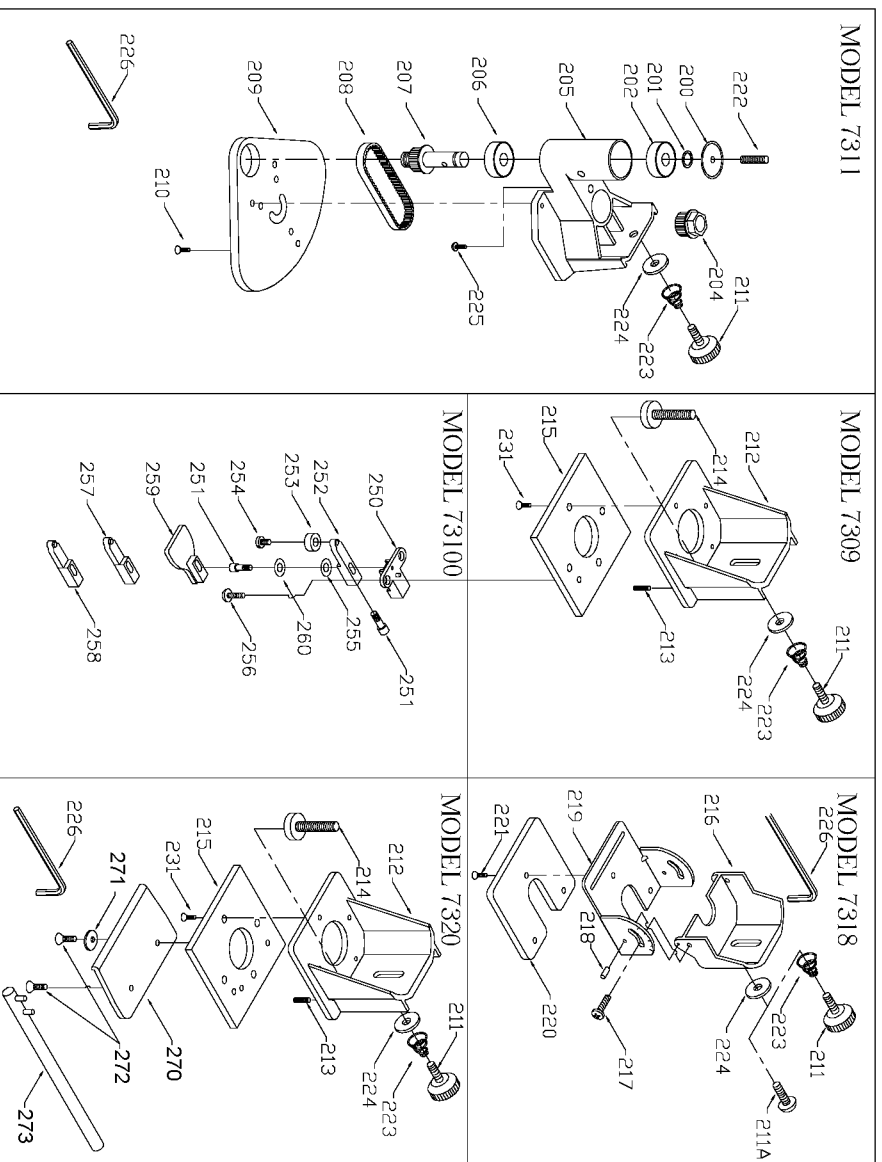

## Parts List for 7310 Type 1

Item Number	Part Number	Description	Qty Required
1	879364SV	ARMATURE	1
1	882248	ARMATURE 220V	1
1	901706	FAN	1
1	845339	FAN	1
2	000000-00	No Longer Available	1
2	891117	FIELD	1
3	888028	BRUSH/HLDR ASSY 220V	2
3	690741	BRUSH	2
3	690742	BRUSH HOLDER	2
4	911374	SWITCH	1
5	891461	CORD & PLUG	1
5	330072-97	CORD/10 FT/18-2	1
6	810716	RELIEVER	1
7	682063	CONNECTOR VS	1
11	855284	BEARING	3
11	874538SV	BALL BEARING	3
12	694432	BEARING MOUNT	3
52	887284	MOTOR HSG.	1
53	873678	FRONT HOUSING	1
53	874536	HELICOIL-1/4-20X3/8	1
107	861434	CORD CLAMP	1
108	882185	SCREW MACHINE STEEL	10
109	690740	BRUSH HOLDER BASE	2
110	868775	BRUSH SPRING	2
111	854805	SCREW	10
126	698394	INSULATING TUBE	1
127	695893	WASHER	10

## Parts List for 7310 Type 1

Item Number	Part Number	Description	Qty Required
128	849328	SPACER	10
131	694015	SCREW	10
133	803157	SCREW	4
134	698708	SPINDLE LOCK	1
135	698709	SPRING	10
137	874537	GUIDE RETAINER	10
138	885833	CAUTION LAB-SPIN LCK	1
139	683875	WRENCH OPEN END	1
139	683875	WRENCH OPEN END	1
200	698928	CAP	1
201	698165	SNAP-RING	1
202	883096	BEARING	3
203	695185	FIELD SCREW	10
204	699952SV	DRIVE PULLEY	1
205	874731	BASE CASTING	1
206	330003-64	BALL BEARING	3
207	698704	SHAFT ASSY	1
207	880822	SHAFT ASSY	1
208	698419	BELT	1
209	875051	SUB BASE	1
210	802289	SCREW	10
211	876641	KNOB KIT	1
211	884063	SCREW	10
212	893128	BASE	1
213	875497	SET-SCREW	10
214	874017	THUMB SCREW	10
215	893130	SUB BASE	1