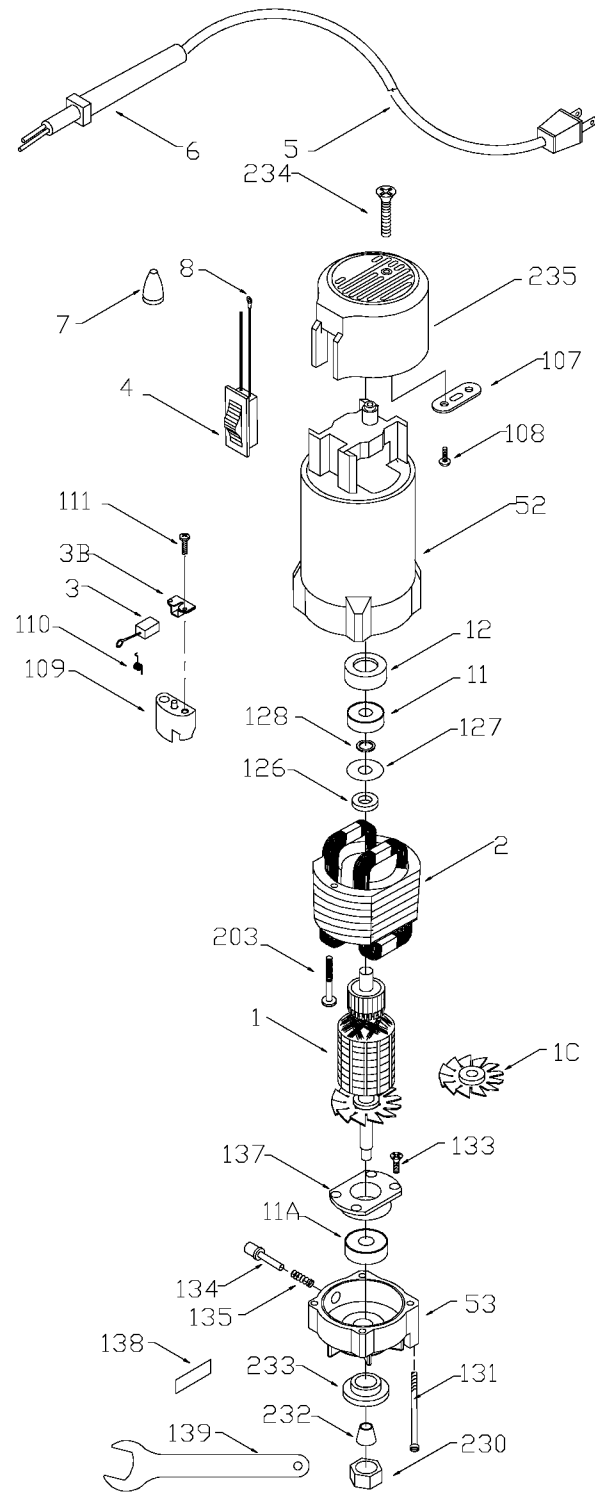

PORTER-CABLE

LAMINATE TRIMMER

WARNING: Electrical repairs should only be attempted by trained repairmen. Contact the nearest Porter-Cable Service Center or other competent repair center

7301
7309
7311
7318
7320
73100