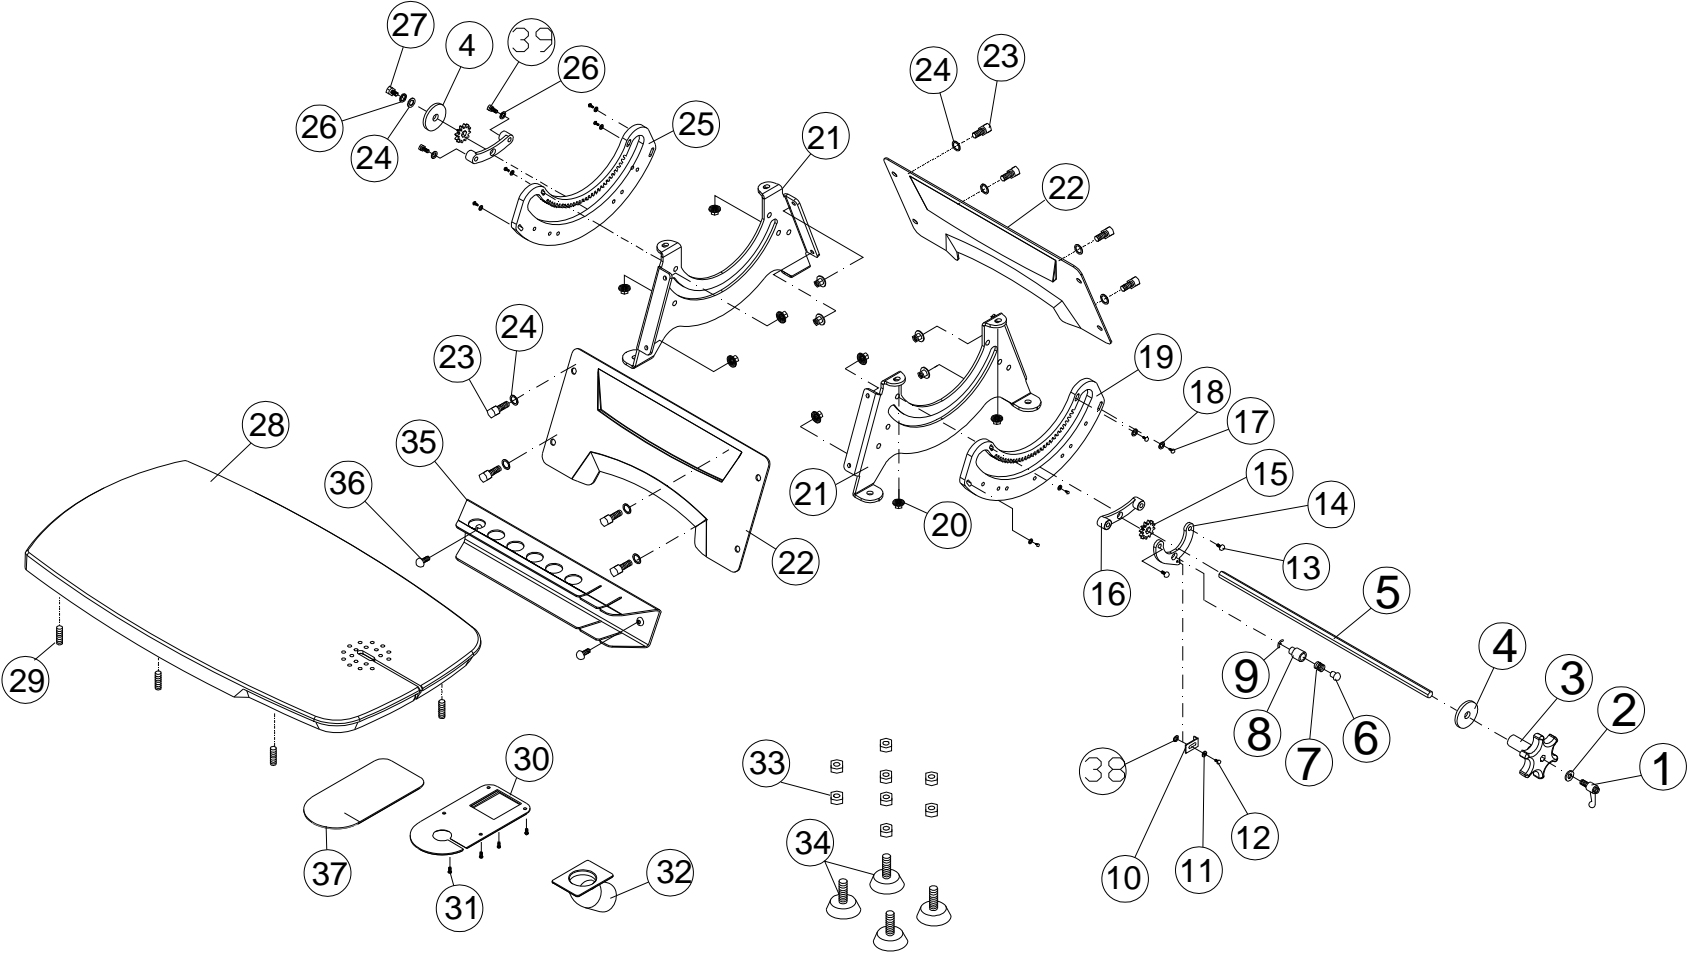

15.2.1 JWSS-22B Table & Cabinet Assembly – Exploded View

15.2.2 JWSS-22B Table & Cabinet Assembly – Parts List

Index No	Part No	Description	Size	Qty
1	JWSS22B-301	Blade Tilt Locking Lever		1
2	TS-0680021	Flat Washer	1/4	1
3	JWSS22B-303	Tilt Adjust Knob		1
4	JWSS22B-304	Blade Tilt Washer		2
5	JWSS22B-305	Tilt Lock Draw Rod		1
6	JWSS22B-306	Detent Plunger		1
7	JWSS22B-307	Spring		1
8	JWSS22B-308	Tilt Detent Barrel		1
9	JWSS22B-309	E-Ring	ETW-3	1
10	JWSS22B-310	Pointer		1
11	TS-1550021	Flat Washer	M4	1
12	TS-2284061	Phillips Pan Head Machine Screw	M4x6	1
13	TS-0254061	Button Head Socket Screw	1/4-20x1	2
14	JWSS22B-314	Angle Indicator Bracket		1
15	JWSS22B-315	Blade Tilt Drive Gear		2
16	JWSS22B-316	Angle Follower		2
17	F009916	Button Head Socket Screw	#10-32x5/16	8
18	TS-069204	Flat Washer	#10x12x1	8
19	JWSS22B-319	Front Trunnion Plate		1
20	JWSS22B-320	Hex Flange Nut	1/4-20UNC	12
21	JWSS22B-321	Trunnion		2
22	JWSS22B-322	Side Panel		2
23	TS-0254041	Button Head Socket Screw	1/4-20x3/4	8
24	TS-0680021	Flat Washer	1/4	9
25	JWSS22B-325	Rear Trunnion Plate		1
26	TS-0720071	Lock Washer	1/4	3
27	TS-0050011	Hex Cap Screw	1/4-20x1/2	1
28	JWSS22B-328	Table		1
29	TS-0273062	Socket Set Screw	1/4-20x1	4
30	JWSS22B-330	Dust Collect Plate		1
31	JWL1015-124	Button Head Socket Screw	#10-24x1/4	4
32	JWSS22B-332	Dust Port	1-1/2 OD	1
33	TS-0561082	Hex Nut	3/8-16	8
34	JWSS22B-334	Leveling Foot	3/8-16x1-1/4	4
35	JWSS22B-335	Blade Rack		1
36	TS-2286121	Pan Head Screw	M6x12	2
37	JWSS22B-337	Sponge		1
38	F002095	External Tooth Lock Washer	M4	1
39	TS-0050031	Hex Cap Screw	1/4-20x3/4	2