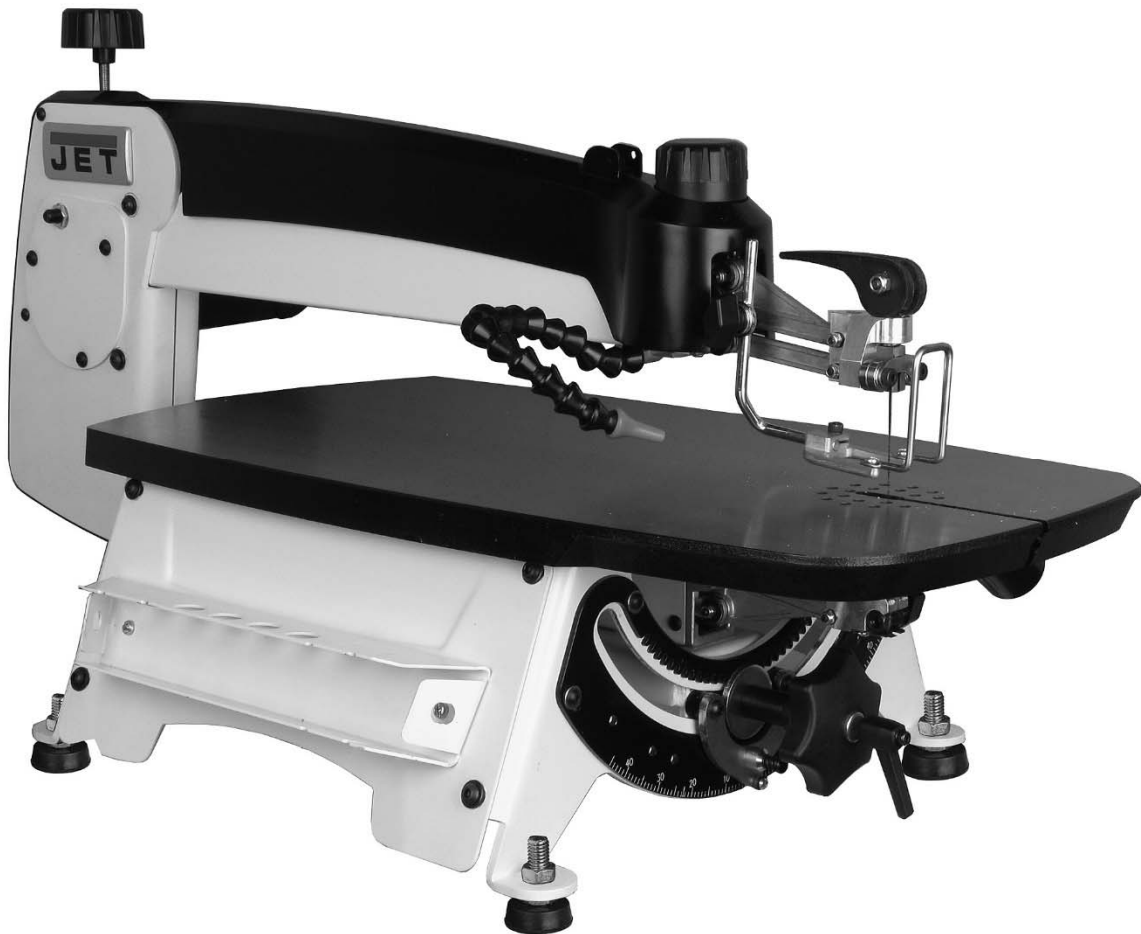

Operating Instructions and Parts Manual

22-inch Woodworking Scroll Saw

Model JWSS-22B

For serial no. 18011801 and higher

JET
427 New Sanford Road
LaVergne, Tennessee 37086
Ph.: 800-274-6848
www.jettools.com