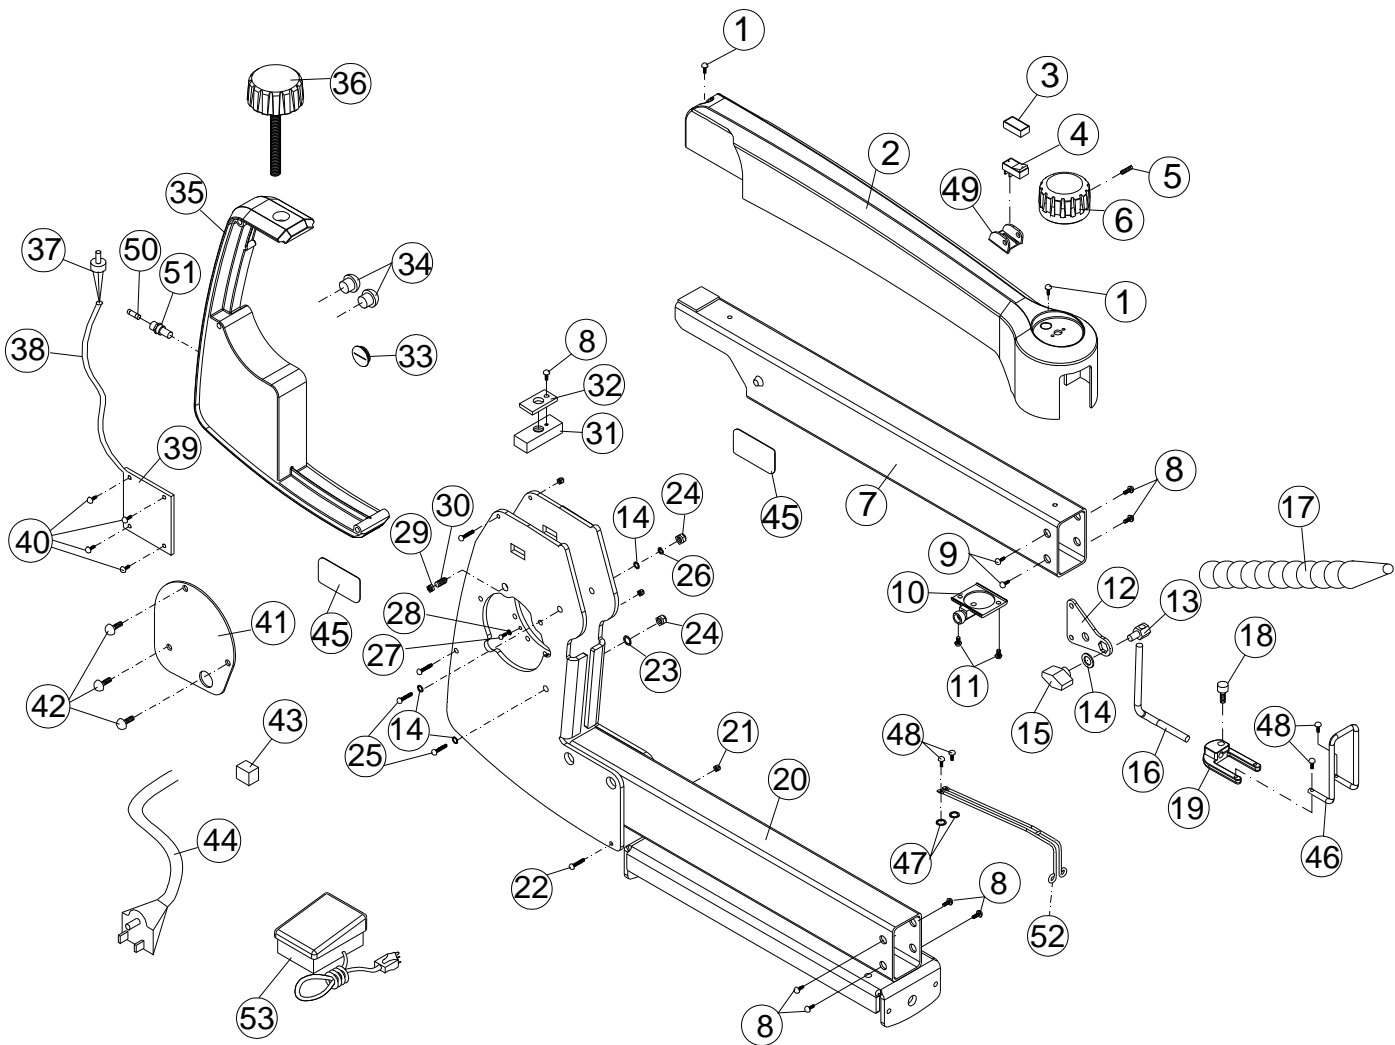

Part No. M-727200B
Edition 4 01/2018
ECR 171108102444
Copyright © 2018 JET

15.1.1 JWSS-22B Upper & Lower Arm Assembly – Exploded View

15.1.2 JWSS-22B Upper & Lower Arm Assembly – Parts List

Index No	Part No	Description	Size	Qty
1	F009668	Button Head Socket Screw	#10-32x1/4	2
2	JWSS22B-202	Top Cover		1
3	JWSS22B-203	Switch Rubber Cover		1
4	JWSS22B-204	Switch		1
5	TS-1521031	Socket Set Screw	M4x8	1
6	JWSS22B-206	VR Knob with Speed Label		1
7	JWSS22B-207	Upper Arm		1
8	F009916	Button Head Socket Screw	#10-32x5/16	7
9	F009670	Button Head Socket Screw	#10-32x3/8	2
10	JWSS22B-210	Dust Blower		1
11	TS-081B022	Pan Head Screw	#8-32x3/8	2
12	JWSS22B-212	Hold Down Mount Plate		1
13	JWSS22B-213	Hold Down Clamp Screw		1
14	TS-0680021	Flat Washer	1/4"	4
15	JWSS22B-215	Hold Down Clamp Knob		1
16	JWSS22B-216	Hold Down Bar		1
17	JWSS22B-217	Air Nozzle		1
18	TS-0206022	Socket Head Cap Screw	#10-32x1/2	1
19	JWSS22B-219	Hold Down Fork		1
20	JWSS22B-220	Main Body		1
21	5508073	Hex Nylon Lock Nut	#10-32	3
22	F009917	Button Head Socket Screw	#10-32x2-1/4	3
23	TS-0680021	Flat Washer	1/4	1
24	TS-0640071	Hex Nylon Lock Nut	1/4-20	2
25	F009918	Button Head Socket Screw	1/4-20x2-1/2	2
26	TS-130205	Lock Washer	1/4	1
27	TS-081B012	Phillips Pan Head Machine Screw	#8-32x1/4	2
28	TS-0720041	External Tooth Lock Washer	#8	2
29	TS-0561031	Hex Nut	3/8-16	1
30	JWSS22B-230	Ball Set Screw	3/8-16x5/8	1
31	JWSS22B-231	Housing Cross Block		1
32	JWSS22B-232	Cross Block Retainer		1
33	JWSS22B-233	Cap		1
34	JWSS22B-234	Strain Relief		2
35	JWSS22B-235	Control Box		1
36	JWSS22B-236	Arm Adjustment Knob		1
	JWSS22B-237A	PC Board with VR (#37,38,39)		1
37		Variable Resistor		1
38		Control Cable		1
39	JWSS22B-239	PC Board		1
40	JWSS22B-240	Machine Screw	M4x8	4
41	JWSS22B-241	Cover Plate		1
42	TS-0254021	Button Head Socket Screw	1/4-20x1/2	3
43	JWSS22B-243	Sponge Block		1
44	JWSS22B-244	Power Cord	3x18AWG	1
45	JET-92	JET Logo	92x38mm	2
46	JWSS22B-246	Upper Blade Guard		1
47	TS-2361041	Lock Washer	M4	2
48	TS-081B012	Phillips Pan Head Machine Screw	#8-32x1/4	2
49	JWSS22B-249	Switch Protector		1
50	JWSS22B-250	Fuse	3.15A	1
51	JWSS22B-251	Fuse Holder		1
52	JWSS22B-252	Lower Blade Guard		1
53	JWSS22B-253	Foot Switch Assembly		1
54	LM000187	Warning Label (not shown)	30x102mm	1
55	LM000188	Warning Label (not shown)	49x100mm	1
56	LM000189	ID Label, JWSS-22B (not shown)		1