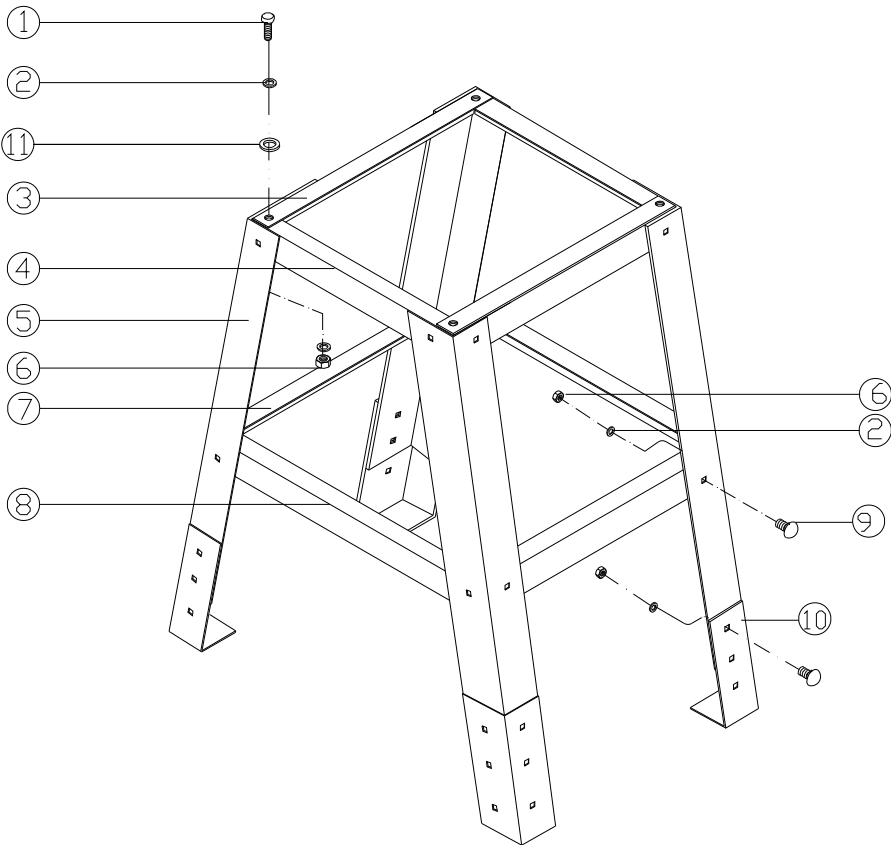

15.4.1 Stand (OPTIONAL) for JWSS-22B Scroll Saw – Exploded View

15.4.2 Stand (OPTIONAL) for JWSS-22B Scroll Saw – Parts List

Index No	Part No	Description	Size	Qty
	727200S	Stand for Scroll Saw (#1 thru 10)		
1	TS-0051051	Hex Cap Screw	5/16"-18 x 1"	4
2	TS-0680031	Flat Washer	5/16"	32
3	JWSS22B-103	Top Short Brace		2
4	JWSS22B-104	Top Long Brace		2
5	JWSS22B-105	Leg		4
6	TS-0570021	Hex Nut	5/16"-18	28
7	JWSS22B-107	Bottom Short Brace		2
8	JWSS22B-108	Bottom Long Brace		2
9	JWSS22B-109	Round Hd. Carriage Bolt, b.oxide	5/16"-18 x 1/2"	24
10	JWSS22B-110	Leg Extension		4
11	JWSS22B-111	Rubber washer (included with saw hardware)		4
	JWSS22B-SHK	Stand Hardware Kit (#1,2,6,9)