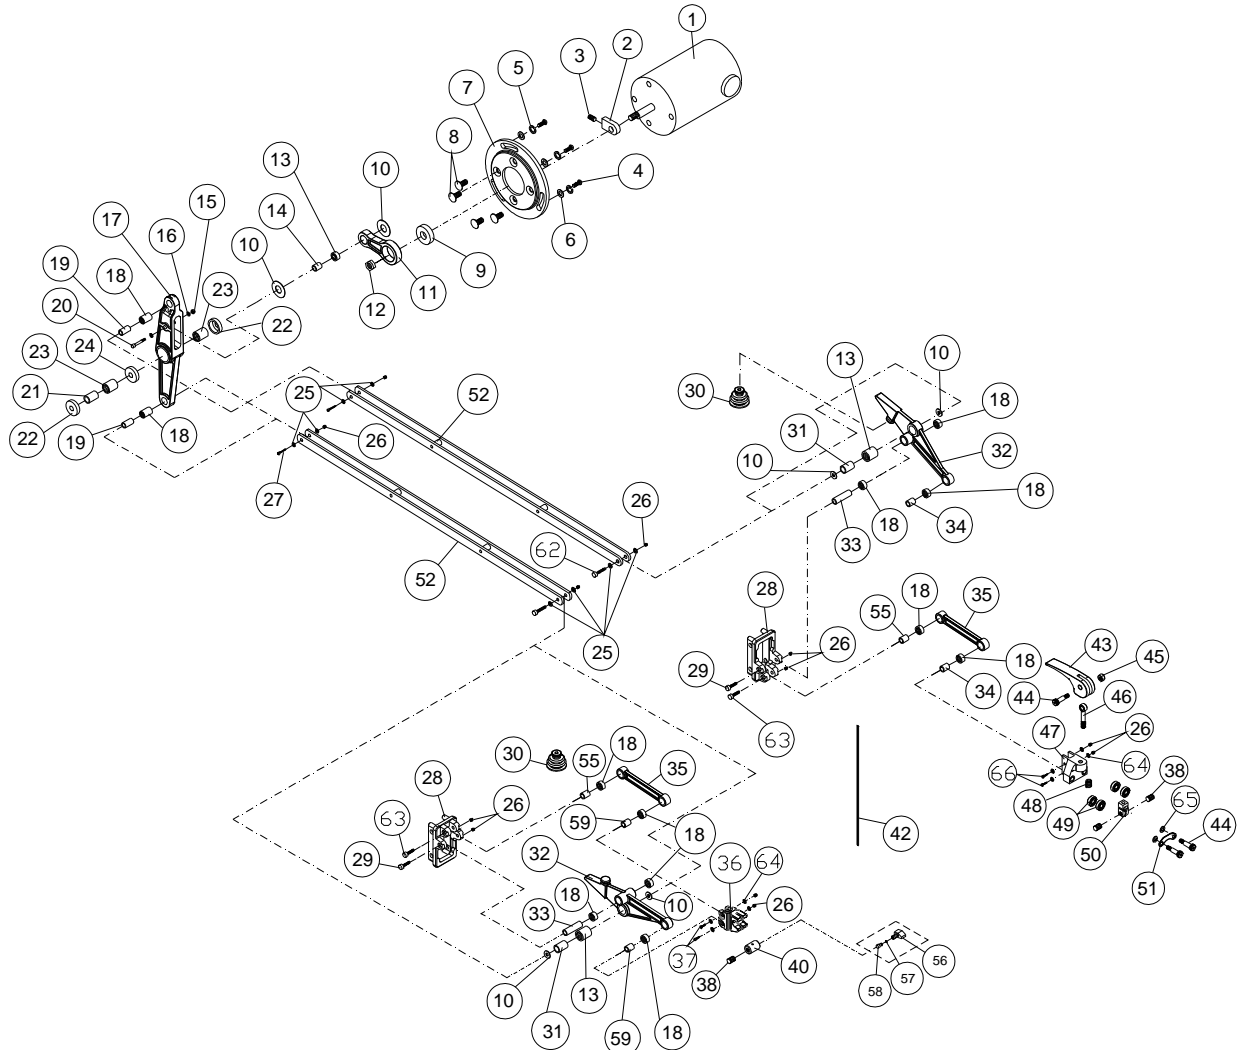

15.3.1 JWSS-22B Drive Link Assembly – Exploded View

15.3.2 JWSS-22B Drive Link Assembly – Parts List

Index No	Part No	Description	Size	Qty
1	JWSS22B-401	Motor		1
	JWSS22B-MCB	Motor Carbon Brush (not shown)		2
	JWSS22B-MCBC	Motor Carbon Brush Cap (not shown)		2
	LM000190	Motor Label, JWSS-22B (not shown)		1
2	JWSS22B-402	Balance Block		1
3	TS-1523011	Socket Set Screw	M6x6	1
4	TS-0254021	Button Head Socket Screw	1/4-20x1/2	3
5	TS-0720071	Lock Washer	1/4	3
6	TS-0680021	Flat Washer	1/4	3
7	JWSS22B-407	Motor Cover Plate		1
8	TS-1514021	Socket Head Flat Screw	M6x16	4
	JWSS22B-CDLA	Complete Drive Link Assembly (#9 thru 27, #52)		1
9	BB-608ZZ	Ball Bearing	608ZZ	1
10	TS-1550061	Flat Washer	M8	6
11	JWSS22B-411	Motor Cam		1
12	JWSS22B-412	Nut	M8xP1.25LH	1
13	JWSS22B-413	Bearing	810	3
14	JWSS22B-414	Inner Bearing Sleeve	Ø8.046x21.5mm	1
15	TS-1541011	Hex Nylon Lock Nut	M5	1
16	TS-1550031	Flat Washer	M5	2