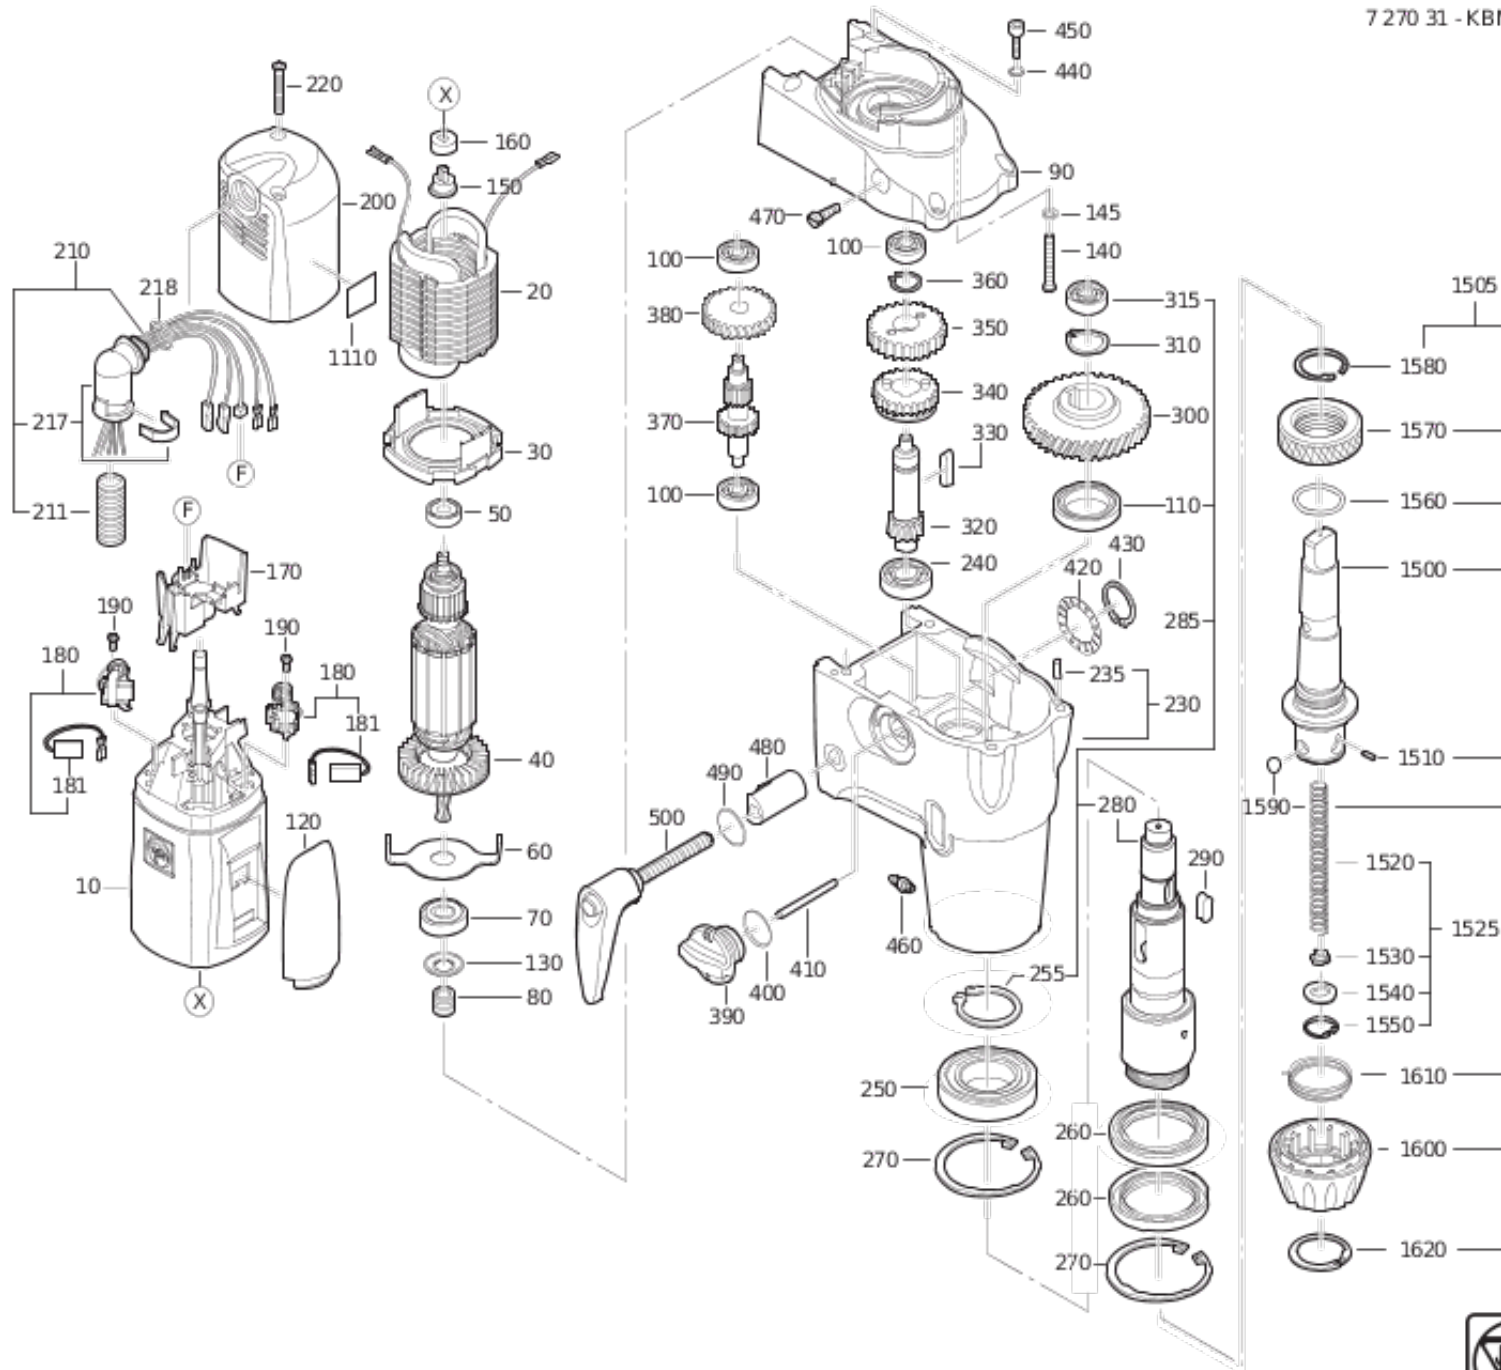

Bauart:
Best.-Nr.:

KBM 52 U (50/60Hz,220/230V)
72703111230

7 270 31 - KBM52 U