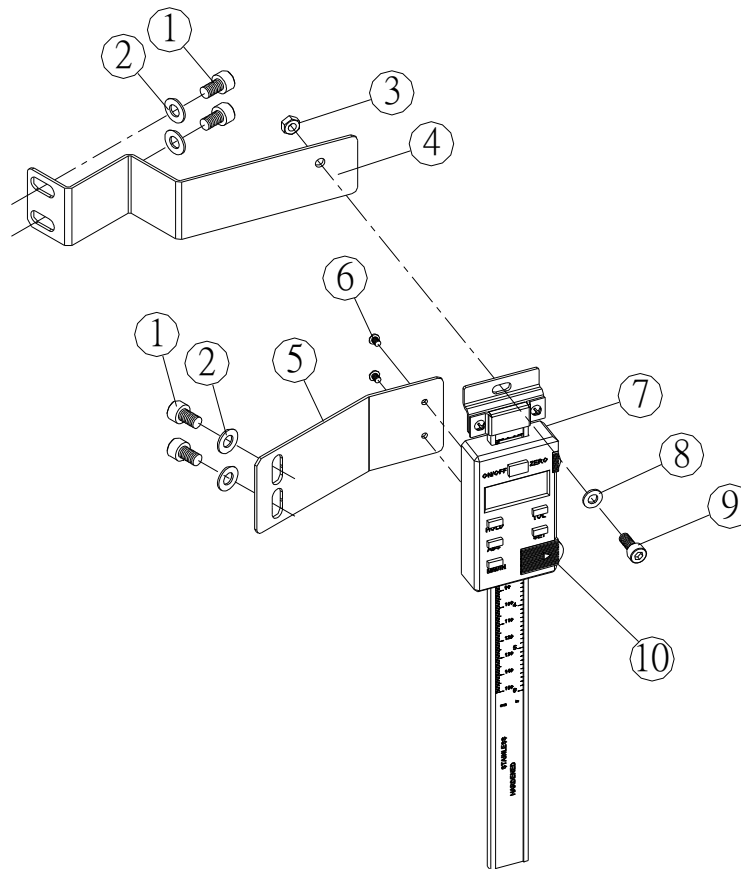

Digital Readout for JWDS-2244/-2244OSC/-2550 Drum Sanders – Exploded View

Digital Readout for JWDS-2244/-2244OSC/-2550 Drum Sanders – Parts List

Index No	Part No	Description	Size	Qty
	723552	Drum Sander DRO (includes #1 thru 11)		
1	TS-1503021	Socket Head Cap Screw	M6-1.0P x 10L	4
2	TS-1550041	Flat Washer	6.5 x 13 x 1T mm	4
3	TS-1540031	Hex Nut	M5-0.8P	1
4	JWDS2244-504	Upper Bracket		1
5	JWDS2244-505	Lower Bracket		1
6	JWDS2244-506	Phillips Round Hd Machine Screw	M3-0.5P x 5L	2
7	JWDS2244-507	DRO	0-150mm scale	1
8	TS-1550031	Flat Washer	5.1 x 10 x 1T mm	1
9	TS-1502031	Socket Head Cap Screw	M5-0.8P x 12L	1
10	15S-601	Battery Cover		1
11	15S-600	Battery (not shown)		2