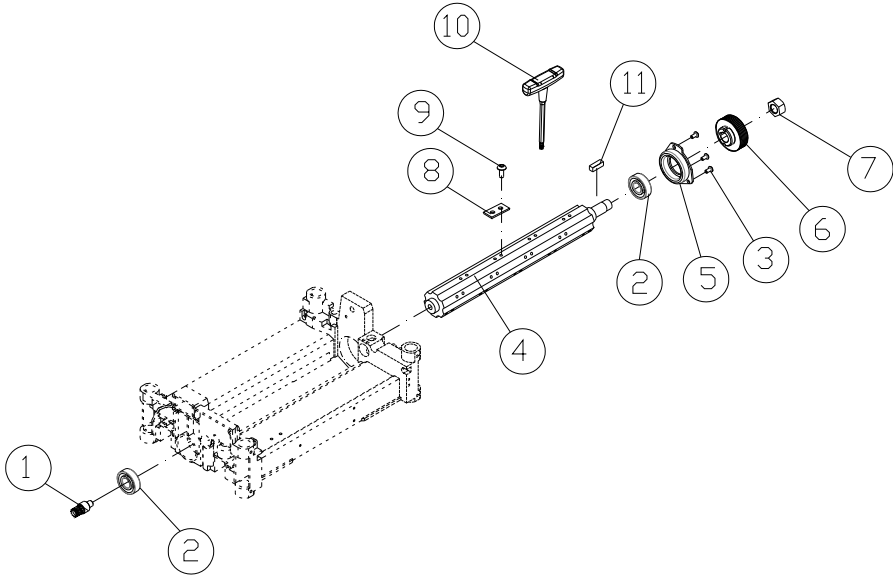

Index No	Part No	Description	Size	Qty
63	JWP13BT-263	Shaft		1
64	JWP13BT-264	Pointer		1
65	JWP13BT-265	Spacer		1
66	TS-2244102	Socket Head Button Screw	M4-0.7x10	1
67	TS-1540021	Hex Nut	M4-0.7	1
69	JWP13BT-269	Motor Assembly		1
70	TS-1501041	Socket Head Cap Screw	M4-0.7Px12	3
72	JWP13BT-272	Chain	Long	1
73	JWP13BT-273	Chain, Feed Roller	Short	1
75	TS-2245202	Socket Head Button Screw	M5-0.8x20	2
76	JWP13BT-276	Belt	140J-6	1
77	JWP13BT-277	Shaft		1
78	TS-2361051	Lock Washer	M5	2
79	JWP13BT-279	Bolt, Special	45L	2
80	TS-2244102	Socket Head Button Screw	M4-0.7Px10	2
81	TS-1550021	Flat Washer	M4	2
82	TS-1550021	Flat Washer	M4	1
83	F009871	Socket Head Button Screw	M3-0.5x10	1
84	TS-2244202	Socket Head Button Screw	M4-0.7Px20	2
85	TS-0267021	Set Screw	1/4"-20x1/4"	2
86	TS-1521021	Set Screw	M4-0.7Px5	1
87	JWP13BT-287	Knob		2
88	TS-1550061	Flat Washer	M8	2
89	JWP13BT-289	PU Block		2

12.4.1 Cutterhead Assembly – Exploded View

12.4.2 Cutterhead Assembly – Parts List

Index No	Part No	Description	Size	Qty
	JWP13BT-CA	Cutterhead Assembly (includes #1-9,11)		
1	JWP13BT244-01	Shaft Gear	12t	1
2	BB-6203ZZ	Ball Bearing	6203ZZ	2
3	TS-2245102	Socket Head Button Screw	M5-0.8x10	3
4	JWP13BT244-04	Cutterhead		1
5	JWP13BT244-05	Bearing Seat		1
6	JWP13BT244-06	Spindle Pulley		1
7	JWP13BT244-07	Nut (LH)	M16-2.0P	1
8	722131	Knife Insert (set of 10)		26 total
9	JWP13BT244-09	Knife Insert Screw		52
10	JWP13BT244-10	Allen Wrench, T-Handle	3mm	1
11	KF2R5512	Flat Key, Dbl Rd Hd	5x5x12 mm	1