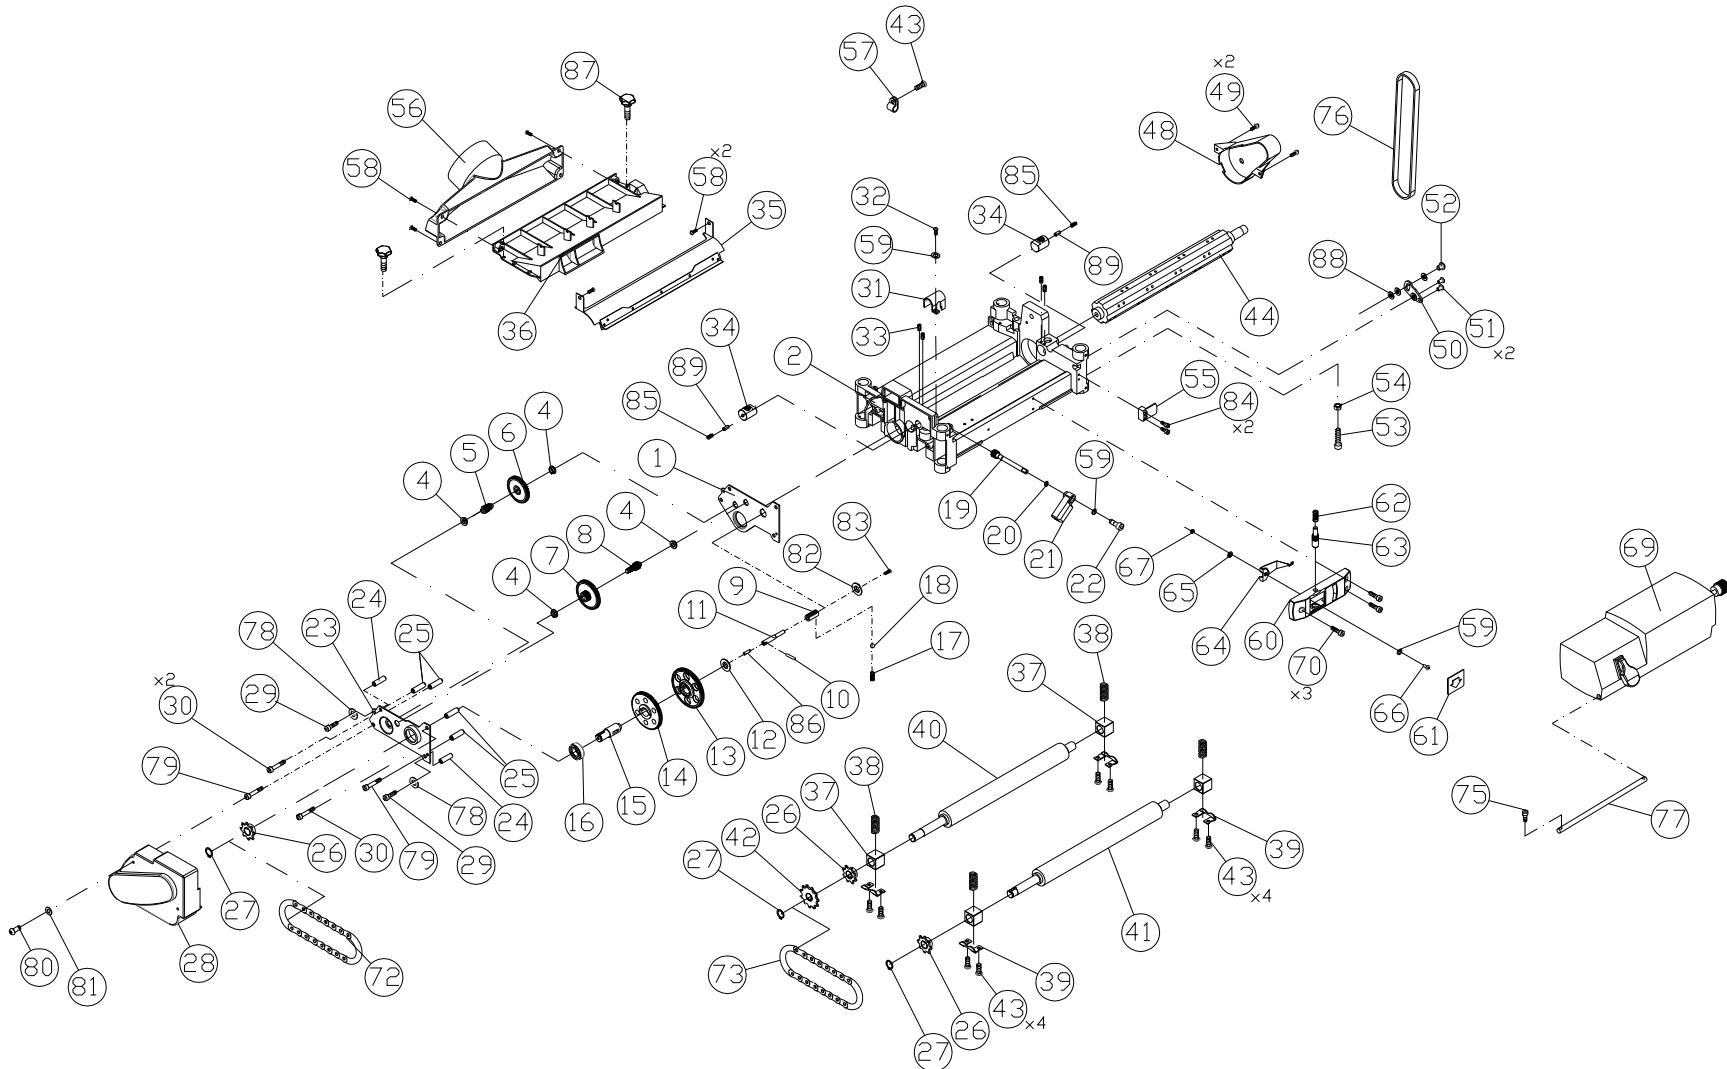

12.2.1 Head Assembly – Exploded View

12.2.2 Head Assembly – Parts List

Index No	Part No	Description	Size	Qty
1	JWP13BT-201	Gear Plate (includes #4,12)		1
2	JWP13BT-202	Head		1
4	JWP13BT-204	Spacer		4
5	JWP13BT-205	Gear Shaft (includes #6)	12t	1
6		Gear	52T	1
7	JWP13BT-207	Gear (includes #8)		1
8		Pinion Gear		1
9	JWP13BT-209	Rack		1
10	JWP13BT-210	Pin	Ø10mm	1
11	JWP13BT-211	Shaft-Actuator		1
12	JWP13BT-212	Spacer		1
13	JWP13BT-213	Gear	75 T	1
14	JWP13BT-214	Gear	80 T	1
15	JWP13BT-215	Shaft		1
16	BB-600ZZ	Ball Bearing	BB-6002	1
17	JWP13BT-217	Spring		1
18	SB-8MM	Steel Ball	Ø8mm	1
19	JWP13BT-219	Feed Rate Adjustment Shaft		1
20	JWP13BT-220	S-Ring	S-8	1
21	JWP13BT-221	Feed Rate Selector		1
22	TS-1501051	Socket Head Cap Screw	M4-0.7Px15	1
23	JWP13BT-223	Bracket (includes #4,16)		1
24	JWP13BT-224	Spacer		2
25	JWP13BT-225	Spacer		4
26	JWP13BT-226	Chain Gear	8T	3
27	JWP13BT-227	S-Ring	S-15	3
28	JWP13BT-228	Gear Guard (Includes Sponge)		1
29	TS-1502081	Socket Head Cap Screw	M5-0.8Px35	2
30	TS-1502101	Socket Head Cap Screw	M5-0.8Px45	2
31	JWP13BT-231	Cover		1
32	F009923	Socket Head Button Screw	M4-0.7Px6	1
33	TS-1522021	Set Screw	M5-0.8Px8	4
34	JWP13BT-234	Nut (Includes #85,89)		2
35	JWP13BT-235	Chip Deflector		1
36	JWP13BT-236	Deflector Cover		1
37	JWP13BT-237	Block		4
38	JWP13BT-238	Spring		4
39	JWP13BT-239	Plate		4
40	JWP13BT-240	Outfeed Roller		1
41	JWP13BT-241	Infeed Roller		1
42	JWP13BT-242	Chain	11 t	1
43	TS-2245102	Socket Round Head Screw	M5-0.8Px10	9
44	JWP13BT-CA	Cutterhead Assembly		1
48	JWP13BT-248	Belt Guard		1
49	TS-2244102	Socket Head Button Screw	M4-0.7Px10	2
50	JWP13BT-250	Plate		1
51	TS-2246102	Socket Round Head Screw	M6x10	2
52	TS-2248202	Socket Round Head Screw	M8x20	1
53	TS-1490081	Hex Cap Screw	M8x45	1
54	TS-1540061	Hex Nut	M8	1
55	JWP13BT-255	Cursor		1
56	JWP13BT-256	Dust Chute		1
57	JWP13BT269-20	Cable Clamp		1
58	TS-2245122	Socket Round Head Screw	M5x12	6
	JWP13BT-CDGA	Cutting Depth Gauge Assembly (includes #59-67)		
59	TS-1550021	Flat Washer	M4	4
60	JWP13BT-260	Cutting Depth Gauge		1
61	JWP13BT-261	Arrow Plate		1
62	JWP13BT-262	Spring		1