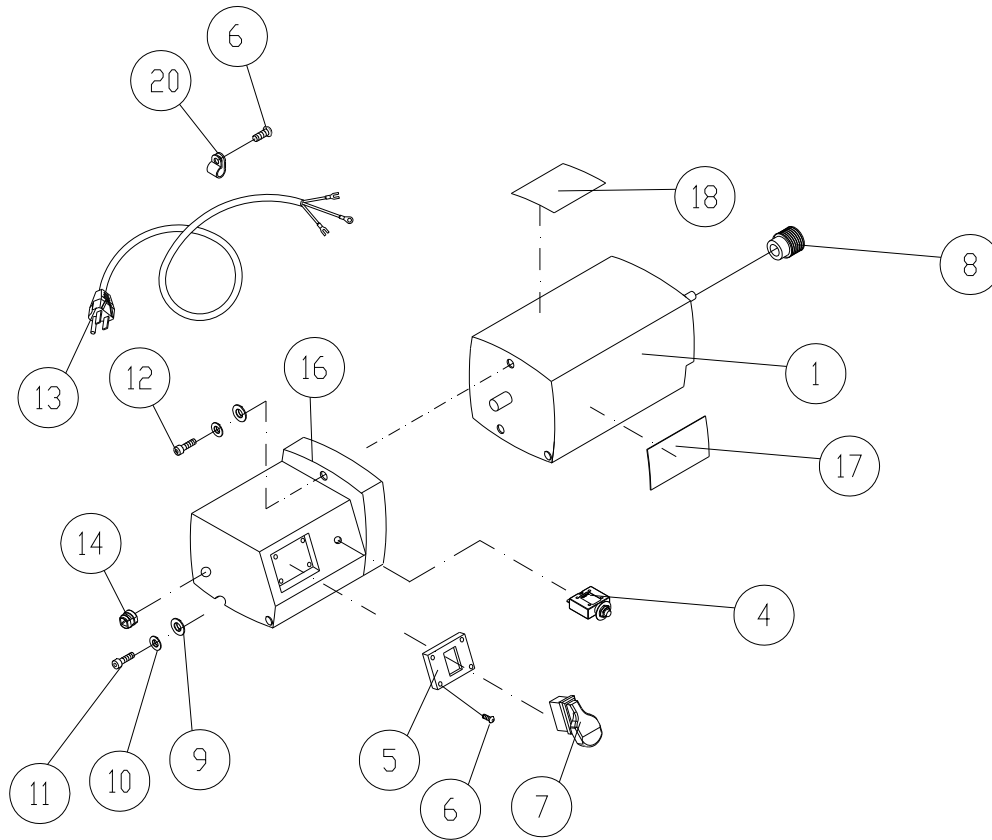

12.3.1 Motor Assembly – Exploded View

12.3.2 Motor Assembly – Parts List

Index No	Part No	Description	Size	Qty
.....	JWP13BT-269	Motor Assembly (includes #1~18)	.....	1
1	JWP13BT269-01	Motor (includes #17,18)	.....	1
2	JWP13BT269-02	Motor Carbon Brush with Cap (not shown)	.....	2
3	JWP13BT269-03	Motor Ground Wire (not shown)	.....	1
4	JWP13BT269-04	Overload Protector Assembly	20A	1
5	JWP13BT269-05	Switch Plate	.....	1
6	JWP13BT269-06	Machine Screw	M5-0.8x12	5
7	JWL1442-118	Switch	.....	1
.....	JWL1442-118-1	Safety Key	.....	1
8	JWP13BT269-08	Motor Pulley	.....	1
9	JWP13BT269-09	Flat Washer	M5	2
10	JWP13BT269-10	Lock Washer	M5	2
11	TS-2245162	Socket Round Head Screw	M5-0.8Px16	1
12	JWP13BT269-12	Machine Screw	M5-0.8Px35	1
13	JWP13BT269-13	Power Cable	.....	1
14	JWP13BT269-14	Strain Relief	6P3-4	1
15	JWP13BT269-15	Wire, Overload to Switch (not shown)	.....	1
16	JWP13BT269-16	Switch Cover, Includes Sponge	.....	1
17	LM000367	Warning Label	.....	1
18	LM000368	Motor Label, JWP-13BT	.....	1
20	JWP13BT269-20	Cable Clamp	.....	1