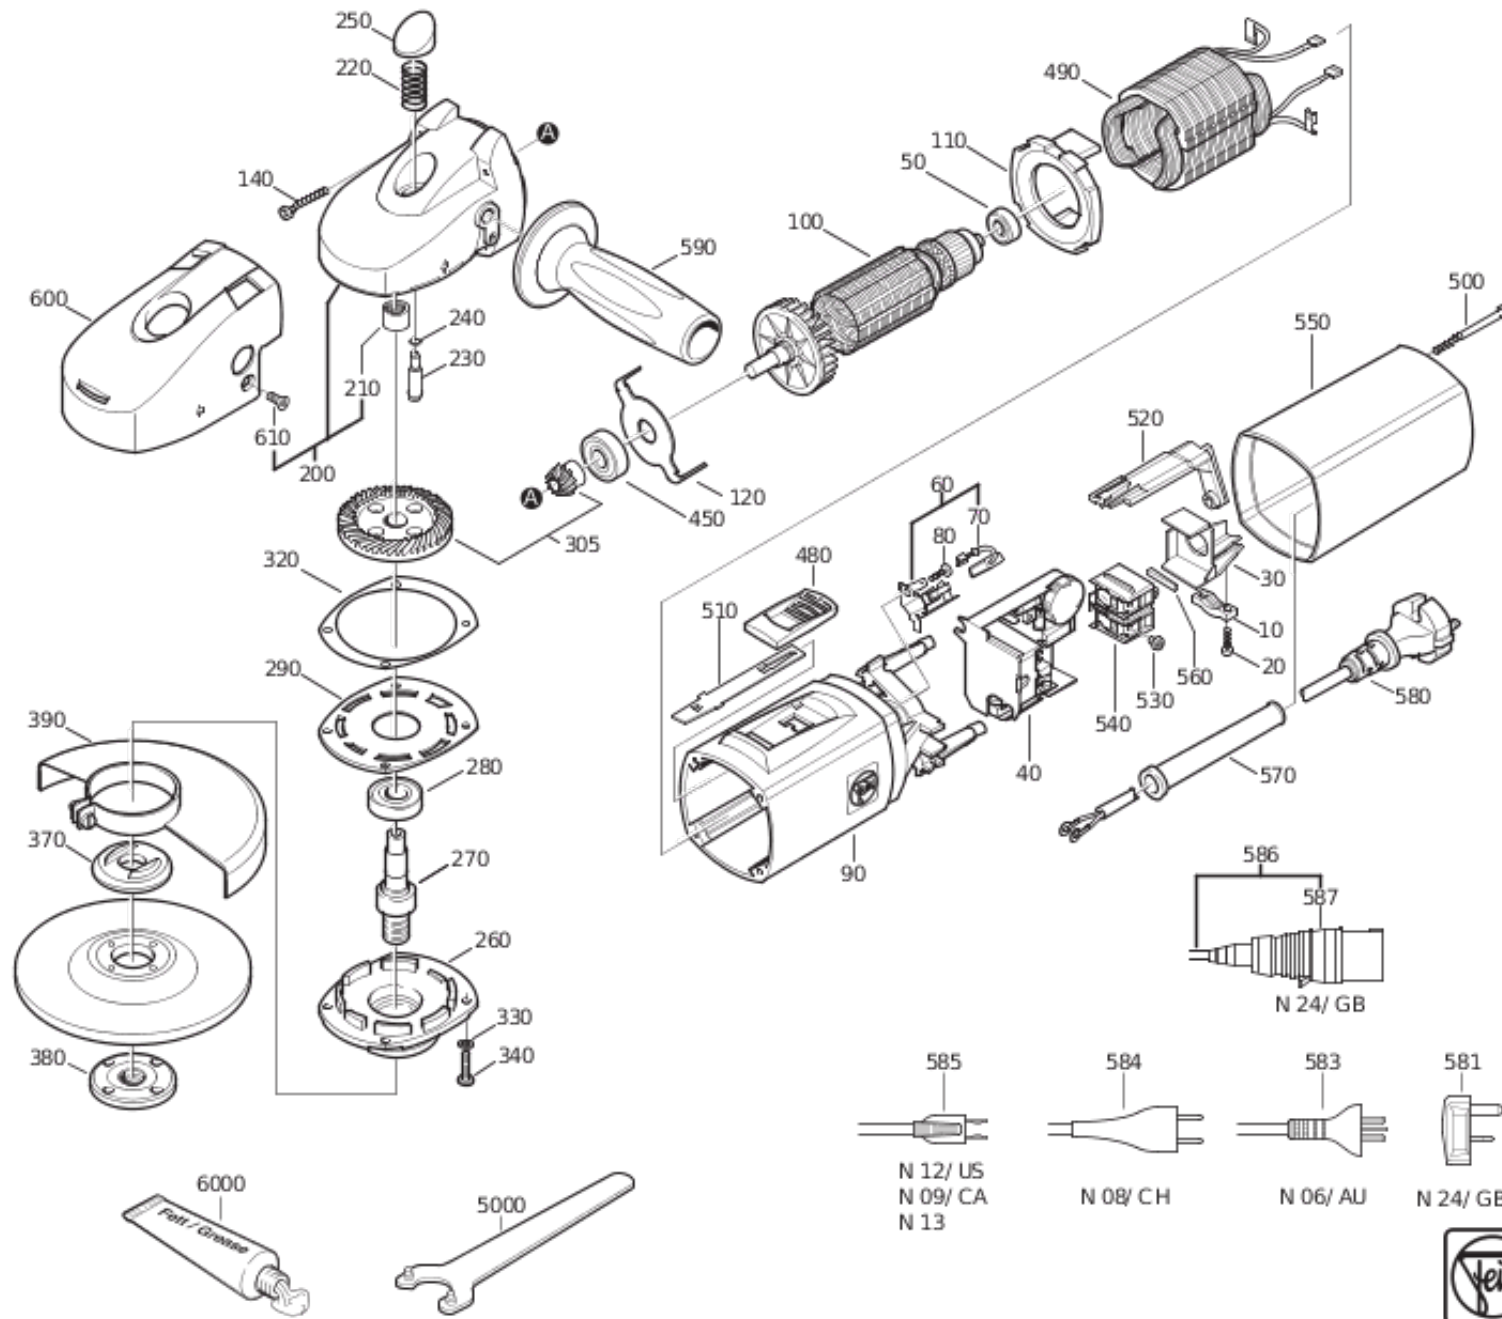

Type:
Part no.:

WSG 12-70 E (60Hz,120V)
72209009632

7 220 90 - WSG 12 - 70 E

585
N 12/ US
N 09/ CA
N 13

584
N 08/ CH

583
N 06/ AU

581
N 24/ GB

586
587
N 24/ GB