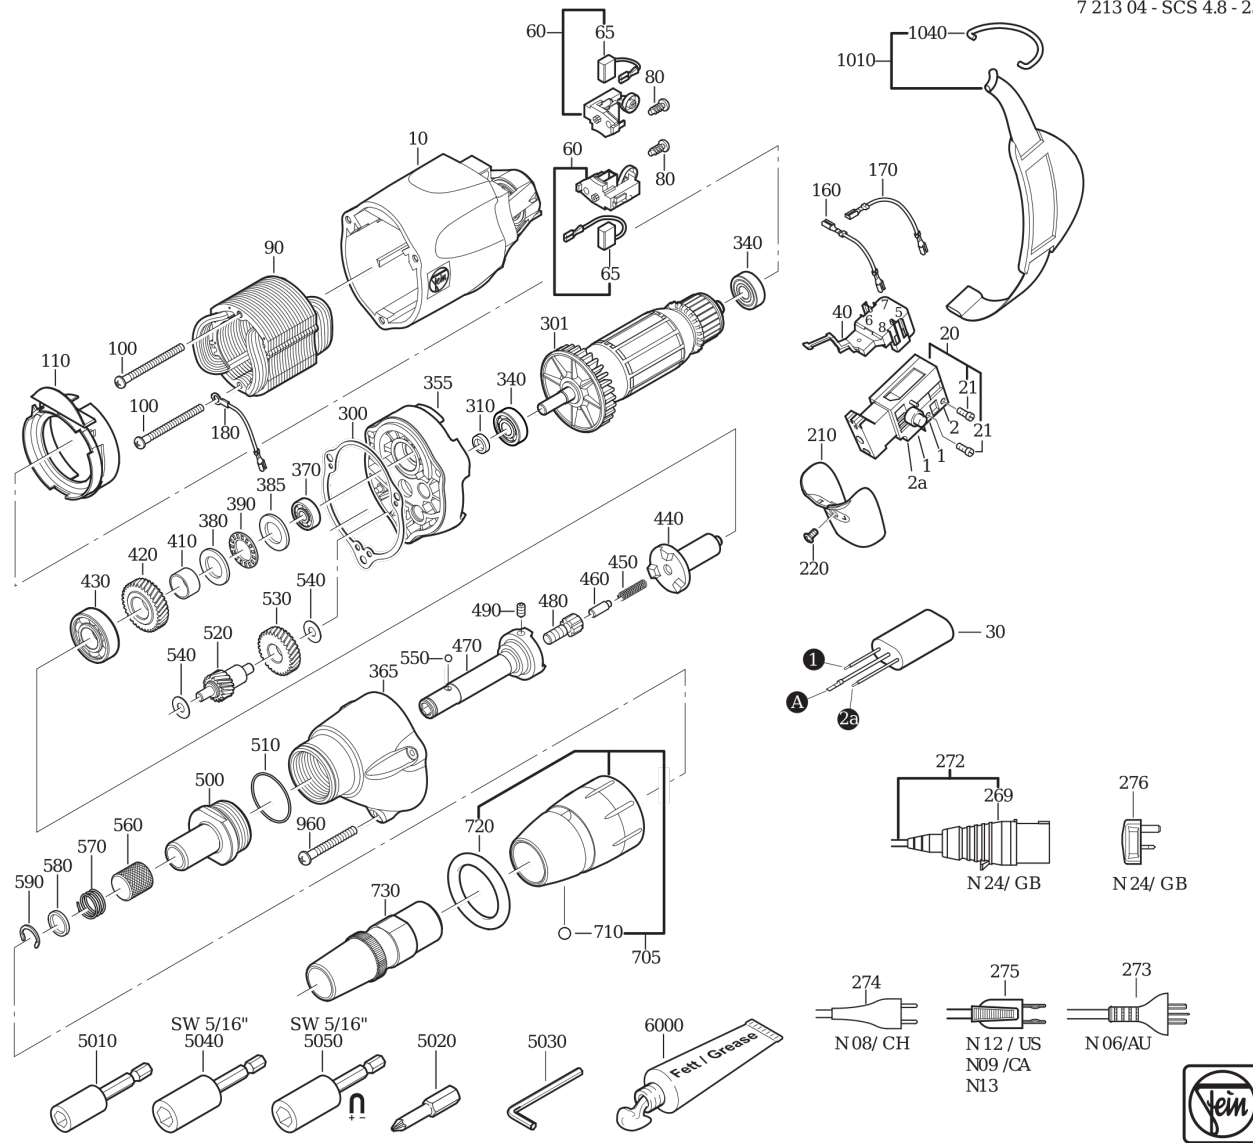

Type:
Part no.:

SCS 4.8-25 (60Hz, 120V)
72130409362

7 213 04 - SCS 4.8 - 25

Type:
Part no.:

SCS 4.8-25 (60Hz, 120V)
72130409362

7 213 04 - SCS 4.8 - 25