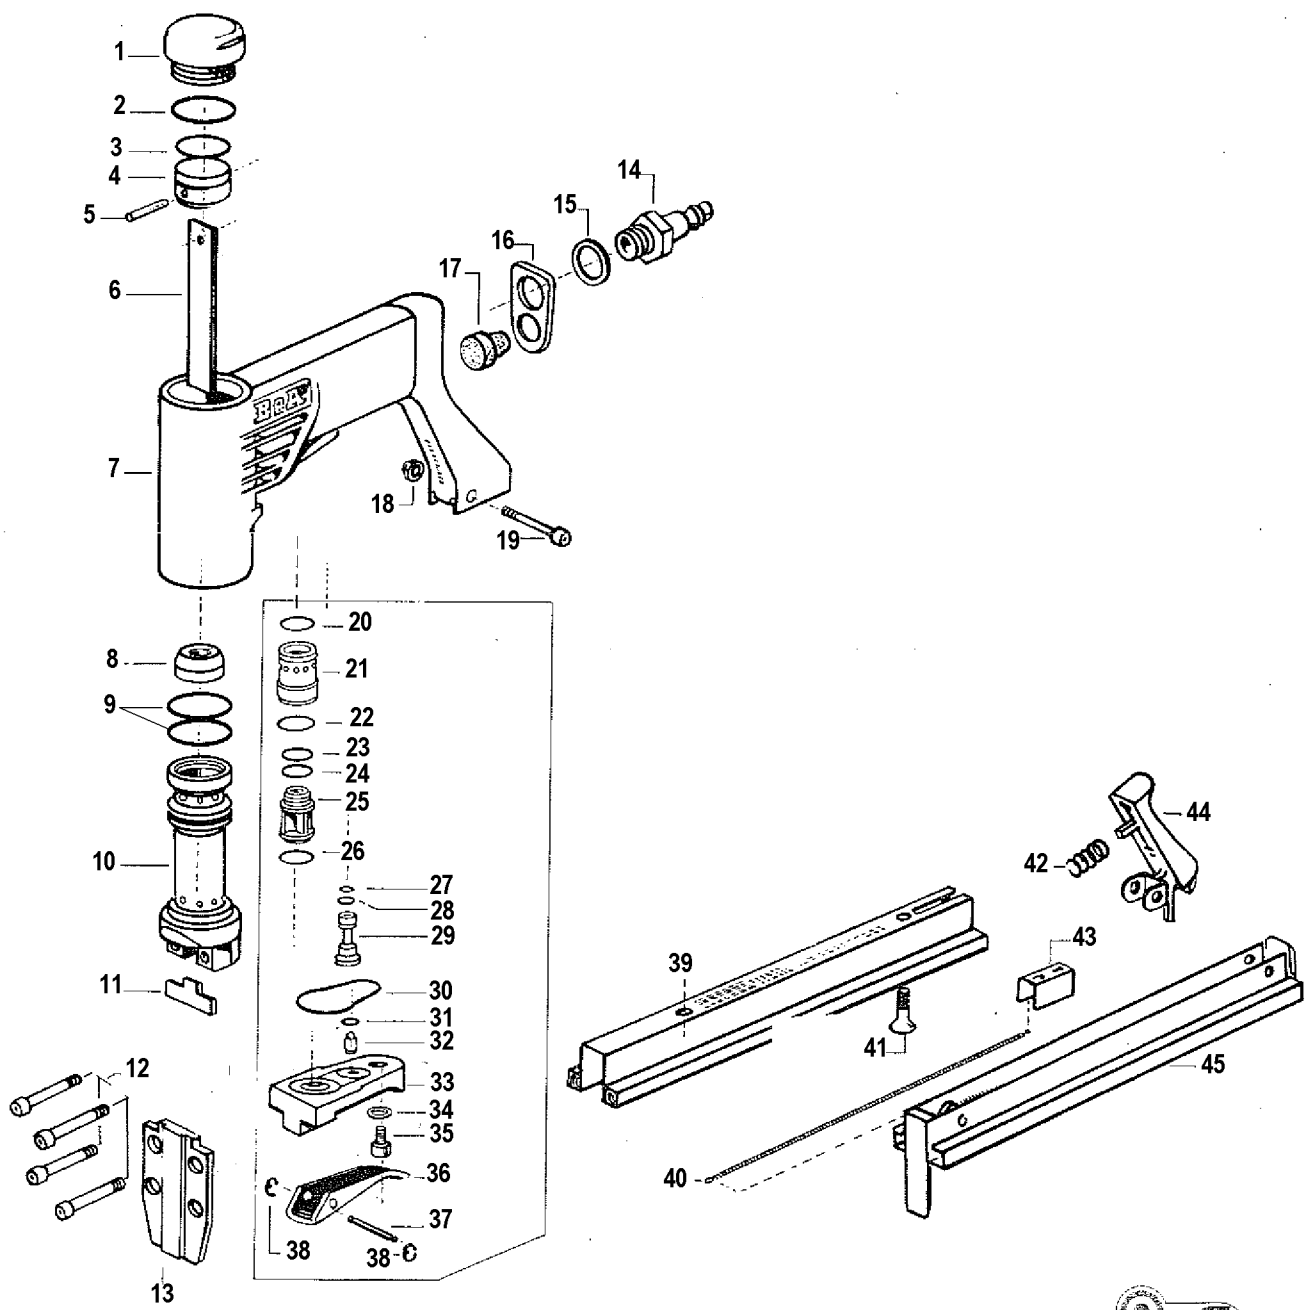

BA-T402

Parts List for 72/16-40211 Type 0

Item Number	Part Number	Description	Qty Required
1	000000-00	No Longer Available	1
2	BA-601230	O-RING	1
3	BA-601150	O-RING	1
4	000000-00	No Longer Available	1
5	BA-610460	LOCK PIN	1
6	000000-00	No Longer Available	1
7	000000-00	No Longer Available	1
8	000000-00	No Longer Available	1
9	BA-600240	O-RING	1
10	BA-2040010260	CYLINDER	1
11	BA-2040001770	GUIDE PLATE	1
12	BA-753420	ALLEN BOLT FRONT NOS	4
13	000000-00	No Longer Available	1
14	000000-00	No Longer Available	1
15	000000-00	No Longer Available	1
16	000000-00	No Longer Available	1
17	000000-00	No Longer Available	1
18	BA-629210	LOCKING PAWL BOLT NU	1
19	BA-2040010590	BOLT	1
20	000000-00	No Longer Available	1
21	BA-2040010451	VALVE CYLINDER	1
22	BA-600860	O-RING	1
23	BA-601570	O-RING	1
24	BA-601090	O-RING	1
25	BA-2040010460	VALVE SHAFT	1
26	BA-600140	O-RING	1
27	BA-600820	O-RING	1

Parts List for 72/16-40211 Type 0

Item Number	Part Number	Description	Qty Required
28	BA-600820	O-RING	1
29	000000-00	No Longer Available	1
30	BA-601020	O-RING	1
31	BA-600050	O-RING	1
32	000000-00	No Longer Available	1
33	000000-00	No Longer Available	1
34	000000-00	No Longer Available	1
35	BA-753400	ALLEN BOLT	1
36	000000-00	No Longer Available	1
37	BA-2000020470	VALVE TRIGGER PIN	1
38	000000-00	No Longer Available	1
39	000000-00	No Longer Available	1
40	BA-2000001280	BAR SPRING	1
41	000000-00	No Longer Available	1
42	000000-00	No Longer Available	1
43	000000-00	No Longer Available	1
44	000000-00	No Longer Available	1
45	000000-00	No Longer Available	1