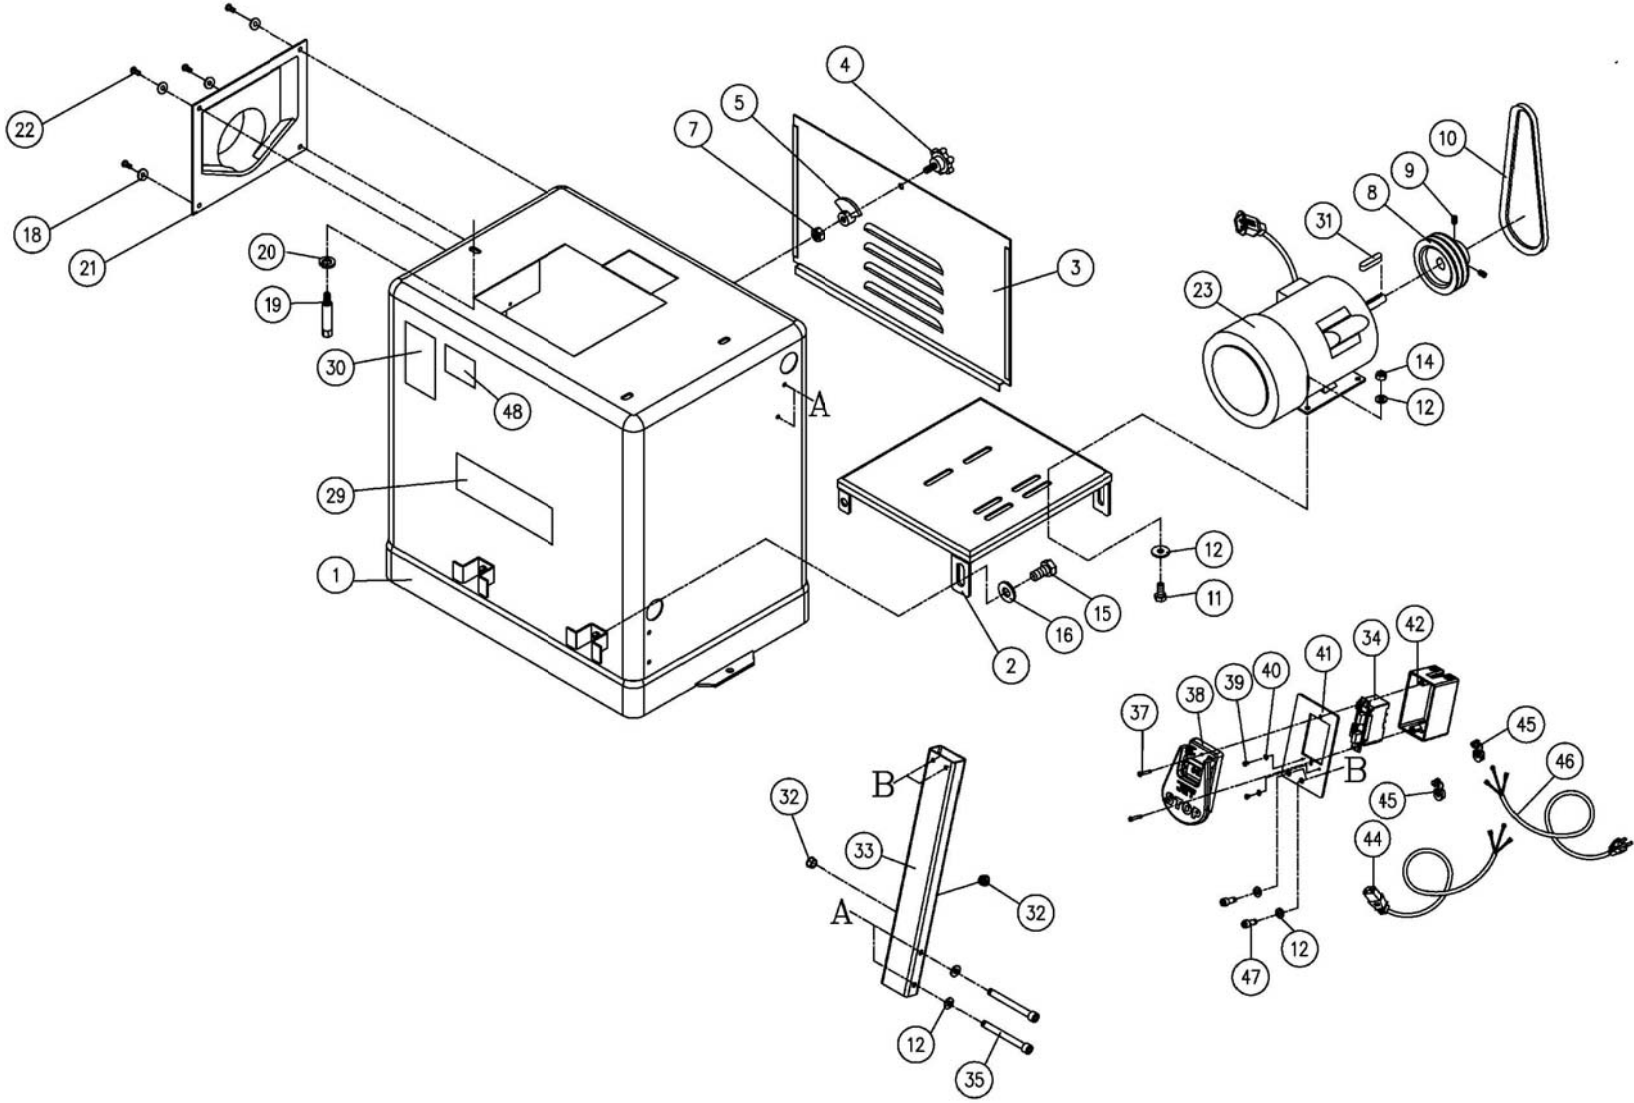

Stand and Motor Assembly (JWJ-8HH only)

Parts List – Stand and Motor Assembly (JWJ-8HH only)

Index No.	Part No.	Description	Size	Qty
1	JJ8HH-301	Stand		1
2	JC-M02W	Motor Mount		1
3	JC-M03W	Cover		1
4	JC-M04	Knob Screw		1
5	JC-M05	Door Latch		1
7	TS-0561031	Hex Nut	3/8"-16	1
8	JC-M06	Motor Pulley		1
9	TS-0271031	Set Screw	3/8"-16x3/8"	2
10	VB-M52	V- Belt	M-52	2
11	TS-0081031	Hex Cap Screw	5/16"-18x3/4"	4
12	TS-0680031	Flat Washer	5/16"	12
14	TS-0561021	Hex Nut	5/16"-18	4
15	JJ8HH-315	Hex Bolt	1/2"-12x1"	4
16	TS-0680061	Flat Washer	1/2"	4
18	TS-0680021	Flat Washer	1/4"	4
19	JC-M07	Lock Bolt		3
20	TS-0720091	Lock Washer	3/8"	3
21	JC-M03	Dust Chute		1
22	TS-081F032	Screw	1/4"-20x1/2"	4
23	JJ8-917W	Motor	2HP, 1Ph	1
29	JET-138	JET Logo	5-7/16" x 2-1/4"	1
30	JC-T23	Warning Label		1
31	5FK-C13	Key	5x5x35	1
32	JJ6HH-316	Cord Protector		2
33	JJ6HH-315	Switch Arm		1
34	JPS10TS-343	Main Switch		1
35	TS-0208141	Socket Head Cap Screw	5/16"-18x3"	2
37	JJ6HH-348	Screw	M4x25	2
38	JPS10TS-342	Stop Switch Face Plate		1
39	TS-2171012	Screw	M4x6	2
40	JJ6HH-351	Star Washer	M4	2
41	JJ6HH-352	Switch Plate		1
42	JPS10TS-347	Switch Box		1
44	JJ8HH-344	Motor Cord		1
45	JJ8HH-345	Strain Relief		2
46	JJ8HH-346	Power Cord		1
47	TS-0208021	Socket Head Cap Screw	5/16"-18x1/2"	2
48	JJ6CSX-332	Warning Label – Depth Stop		1
	JJ8HH-HK	Hardware Kit (not shown)		1