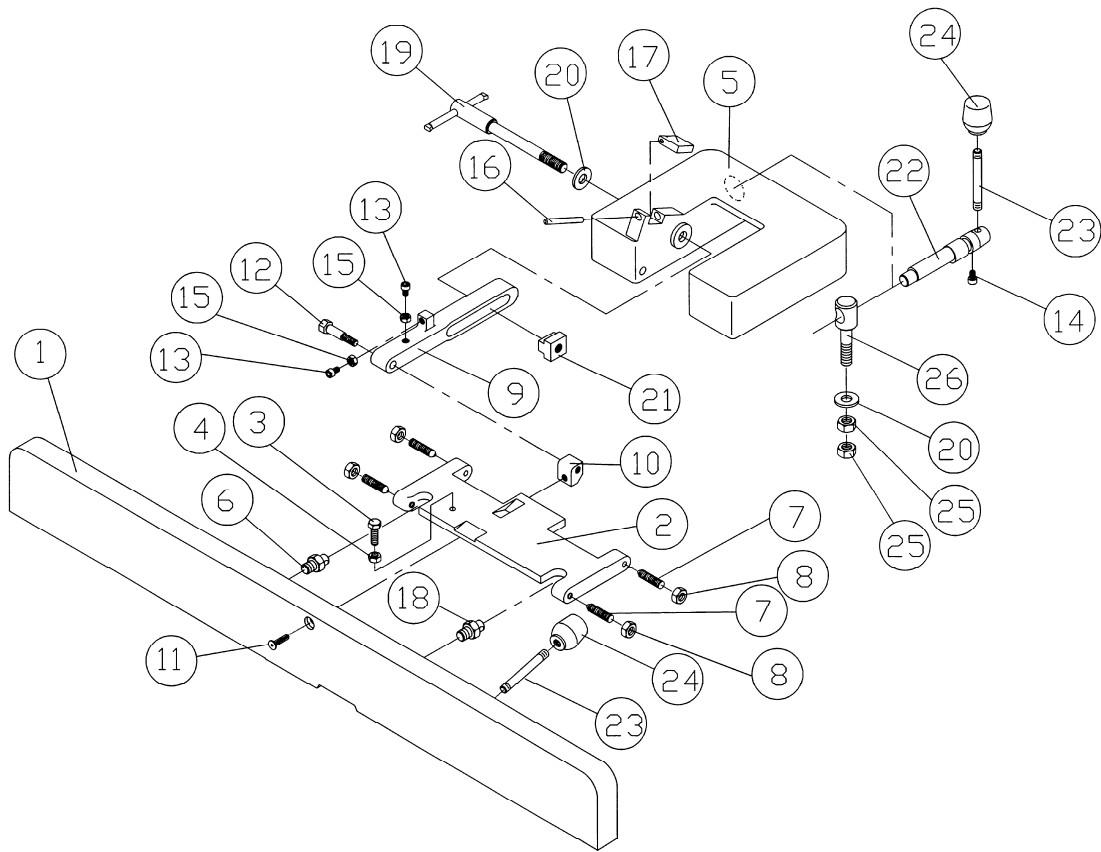

## Parts List – Fence Assembly (all models)

Index No.	Part No.	Description	Size	Qty
1	JWJ8CS-101	Fence Body		1
2	JC-F02	Fence Link		1
3	TS-0051061	Hex Head Screw	5/16"-18 x 1-1/4"	1
4	TS-0561021	Nut	5/16"-18	1
5	JC-F03	Fence Bracket		1
6	JC-F04	Bolt		2
7	JC-F05	Bolt	3/8"-16	4
8	TS-0561031	Nut	3/8"	4
9	JC-F06	Locking Link		1
10	JC-F07	Joint Plate		1
11	5C-E051	Flat Head Bolt	5/16"-18 x 1-1/2"	1
12	JC-F08	Screw		1
13	TS-0207081	Socket Head Cap Screw	1/4"-20 x 1-1/2"	2
14	TS-0207021	Socket Head Cap Screw	1/4"-20 x 1/2"	1
15	TS-0050061	Nut	1/4"-20	2
16	JC-F09	Pin	5x50	1
17	JC-F10	Stop Block		1
18	TS-0561052	Nut	1/2"-20	2
19	JC-F11	Locking Bolt w/Handle		1
20	TS-0680061	Flat Washer	1/2"	2
21	6296081	Nut		1
22	JC-F14	Eccentric Shaft		1
23	JC-F15	Handle		2
24	LA-H34	Knob		2
25	6296083	Hex Nut	1/2"-12	2
26	JC-F16	Eye Bolt		1