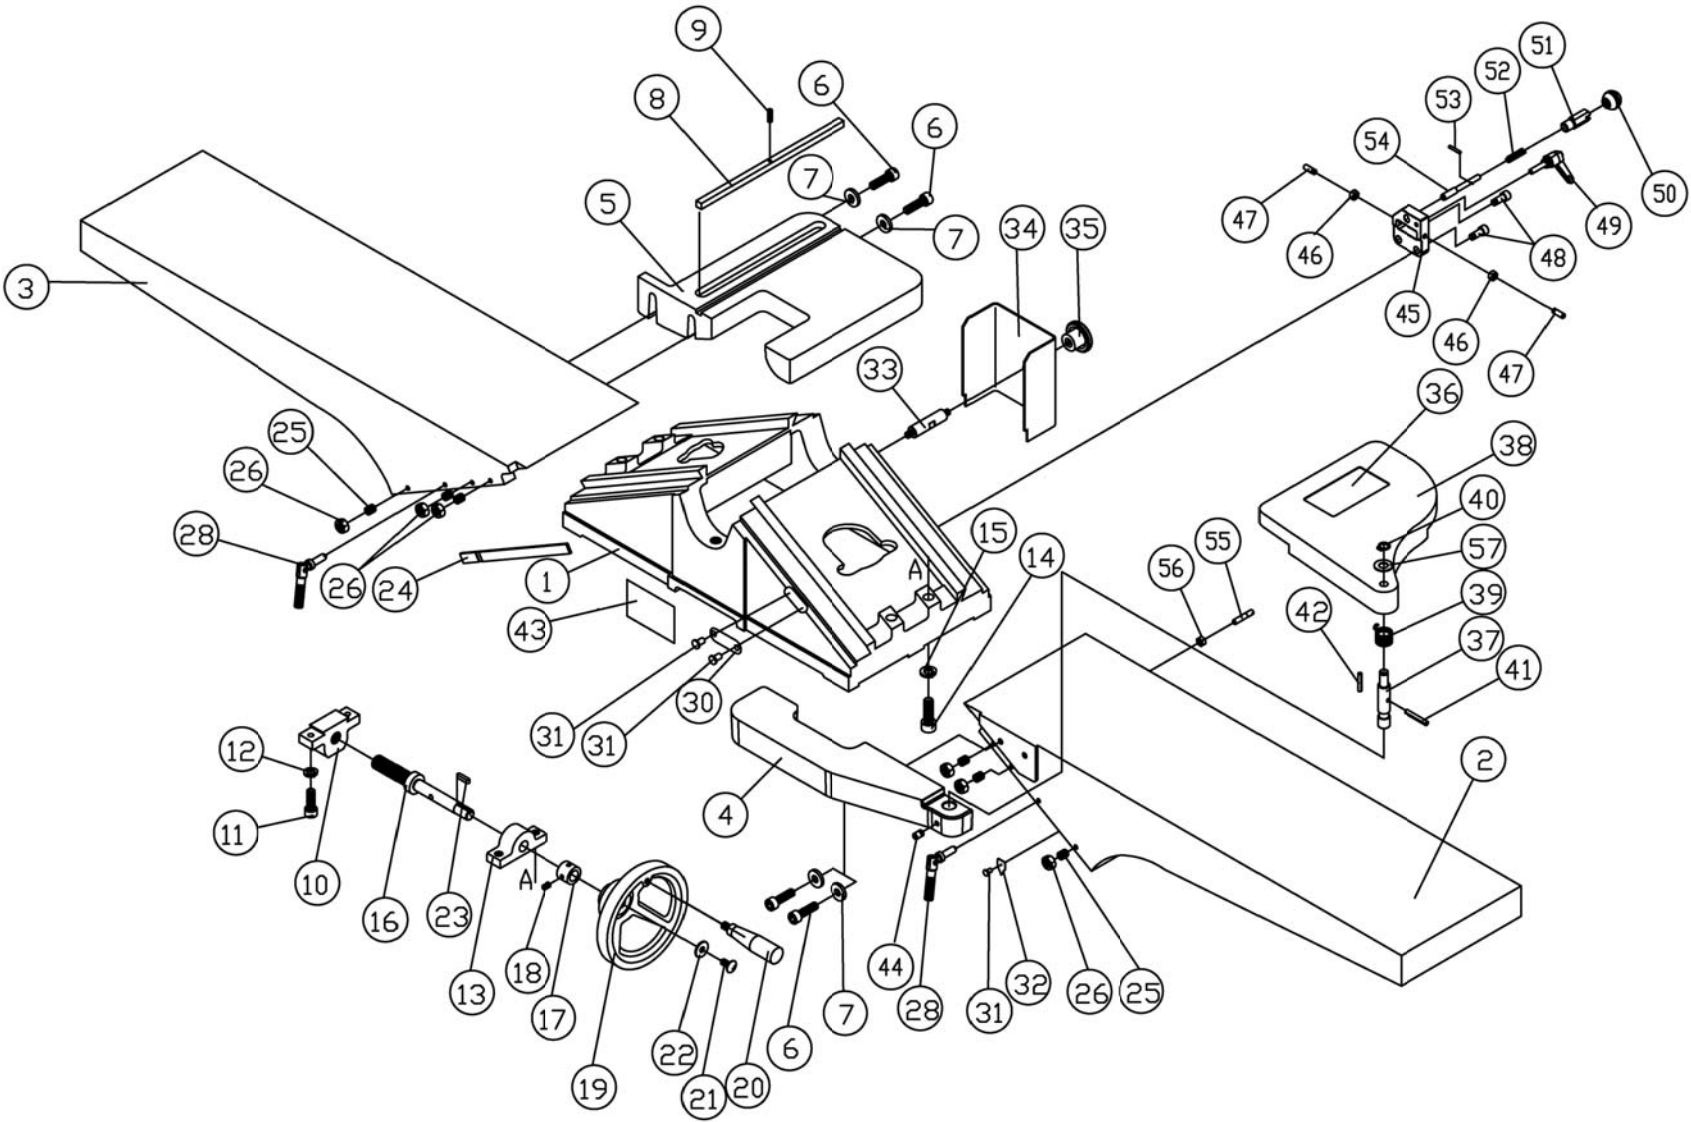

Bed Assembly (all models)

Parts List – Bed Assembly (all models)

Index No.	Part No.	Description	Size	Qty
1	JWJ8CS-201	Base		1
2	JWJ8CS-202	Front Table		1
3	JWJ8CS-203	Rear Table		1
4	JWJ8CS-204	Rabbeting Arm		1
5	JC-T05	Table Bracket		1
6	TS-0060051	Hex Cap Screw	3/8"-16 x 1"	4
7	JWJ8CS-207	Flat Washer	3/8" x 1" x 5/32"	4
8	JC-T07	Key	9.5 x 9.5 x 273	1
9	5F-E153	Spring Pin	4 x 16	1
10	JC-T08	Feed Screw Bracket		2
11	TS-0060061	Socket Head Cap Screw	3/8"-16 x 1-1/4"	4
12	TS-0720091	Lock Washer	3/8"	4
13	JC-T09	Bracket		2
14	JJ8HH-214	Cap Screw	1/2"-12 x 1-1/2"	4
15	TS-0720111	Lock Washer	1/2"	4
16	JC-T10	Feed Screw		2
17	JC-T11	Ring		2
18	TS-0267041	Set Screw	1/4"-20 x 3/8"	4
19	PA-C42	Handwheel		2
20	JC-T12	Handle		2
21	5C-D003	Pan Head Machine Screw	5/16"-18 x 1/2"	2
22	TS-0680031	Flat Washer	5/16"	2
23	F5-G107	Key	5 x 5 x 22	2
24	JC-T13	Gib		2
25	TS-0270091	Set Screw	5/16"-18 x 1"	6
26	TS-0561021	Hex Nut	5/16"-18	6
28	JWJ8CS-228	Lock Screw		2
30	JC-T16	Scale		1
31	5F-H051	Rivet		2
32	JC-T17	Depth Pointer		1
33	PA-C49	Guard Bolt		1
34	JC-T18	Pulley Cover		1
35	PA-C53	Nut		1
36	JC-T19	Warning Label		1
37	JC-T20	Guard Shaft		1
38	JC-T21	Cutterhead Guard		1
39	JC-T22	Spring		1
40	5F-A002	Retaining Ring	STW-11	1
41	5F-E208	Spring Pin	5 x 28	1
42	AP2-16	Spring Pin	6 x 28	1
43	LM000185	I.D. Label (JWJ-8CS)		1
	LM000186	I.D. Label (JWJ-8HH)		1
44	TS-0270051	Set Screw	5/16"-18 x 1/2"	1
45	JJ6CSDX-444	1/8" Set Block		1
46	TS-0561011	Hex Nut	1/4"-20	2
47	TS-0267071	Set Screw	1/4"-20 x 3/4"	2
48	TS-0208041	Hex Socket Cap Screw	5/16"-18 x 3/4"	2
49	5CO-D09B	Lock Handle		1
50	5DF-B05	Knob		1
51	JJ6CSDX-447	Stud		1
52	JEA-B08	Spring		1
53	PJ882-108	Spring Pin		1
54	JJ6CSDX-445	Stud		1
55	JJ6CSDX-460	Stud		1
56	TS-0561021	Hex Nut	5/16"-18	1
57	JWJ8CS-257	Flat Washer	1/2" x 1" x 1/16"	1