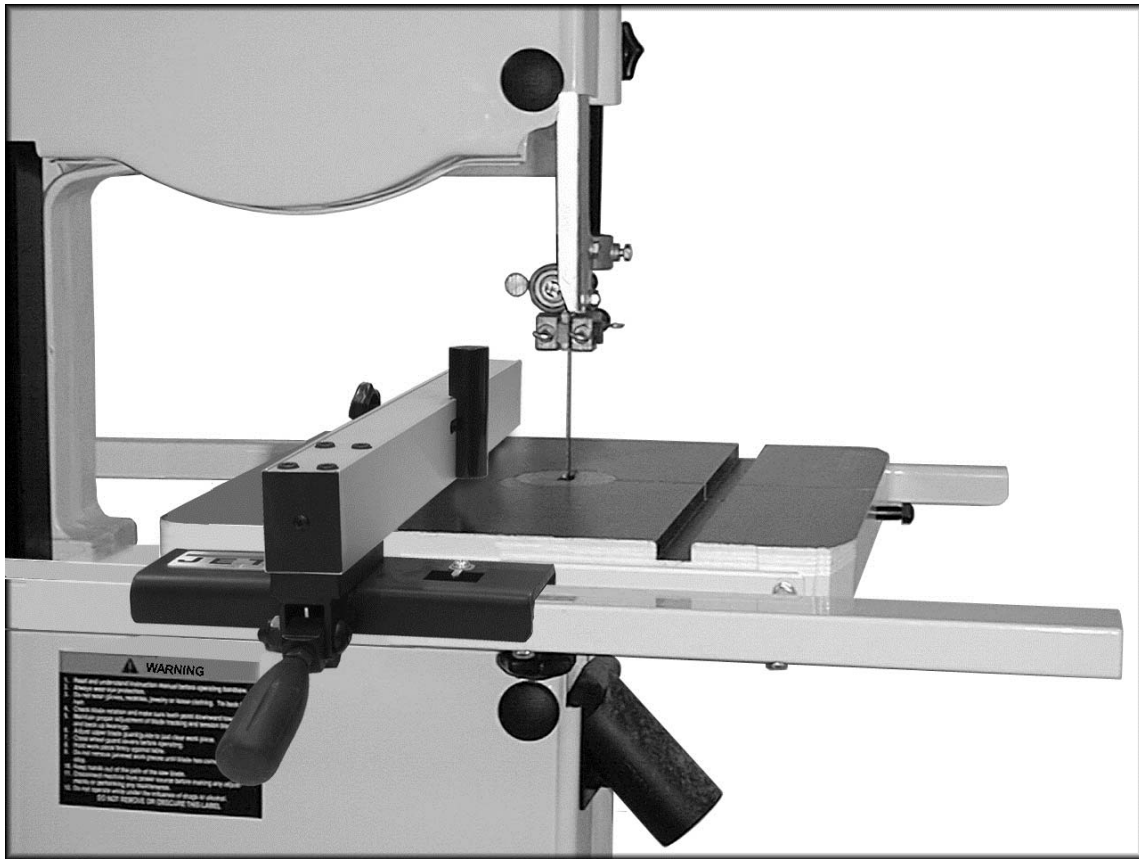

Assembly and Parts Manual

JRF-14RN Deluxe Rip Fence w/Resaw

(#714101, fits 15" x 15" table)

JET
427 New Sanford Road
LaVergne, Tennessee 37086
Ph.: 800-274-6848
www.jettools.com

Part No. M-714101
Edition 2 09/2018
Copyright © 2016 JET

JRF-14R Parts List

Index No.	Part No.	Description	Size	Qty
1	198013	Lock Handle*		1
2	TS-1540061	Hex Nut*	M8	1
3	SG049100	Flanged Hex Cap Screw	M4*6*0.8	1
4	198006	Leaf Spring		1
5	TS-2249402	Socket Head Button Screw	M10-1.5x40	1
6	136470-1	Wear Pad	10x28x1 mm	6
7	SS100250	Nylon Set Screw	M10-1.5x10	2
8	198059	Pointer		1
9	TS-2285502	Pan Head Phillips Screw	M5x5	1
10	198004	Fixed Block		1
11	F001755	Lock Nut (Black)	M10	1
12	198140	Fence Body		1
13	JWBS14-F01	JET Plaque	1-3/16 x 2-1/4"	1
14	F011270	Pan Hd Phillips Tap Screw (Black)	#6-20x1/2"	2
15	198015	Fence Cover		2
16	198010	Spacer Bushing	Ø6.5x42.5 mm	4
17	TS-2361061	Spring Washer	M6	4
18	TS-1503121	Socket Head Cap Screw	M6x55L	4
19	100152	Screw Knob		1
20	198145	Aluminum Extrusion Fence	515L x 50H mm	1
21	198142	Rear Hook		1
22	TS-2311061	Hex Nut	M6	1
23	198012	Adjust Screw	M6x20	1
24	198092	Resaw Post*		1
25	JWBS14-F27	Rear Rail		1
26	JWBS14-F24	Guide Rail		1
27	JWBS14-F23	Scale Label	(inches)	1
28	JWBS14-F25	Front Rail		1
29	TS-1550041	Flat Washer*	M6xØ13	7
30	TS-1482041	Hex Cap Screw*	M6x20	7
31	TS-0720071	Lock Washer*	1/4"	5
32	2013-285	End Cap	25x50 mm	2
	JWBS14-HKN	Hardware Package (includes items marked with *)		1