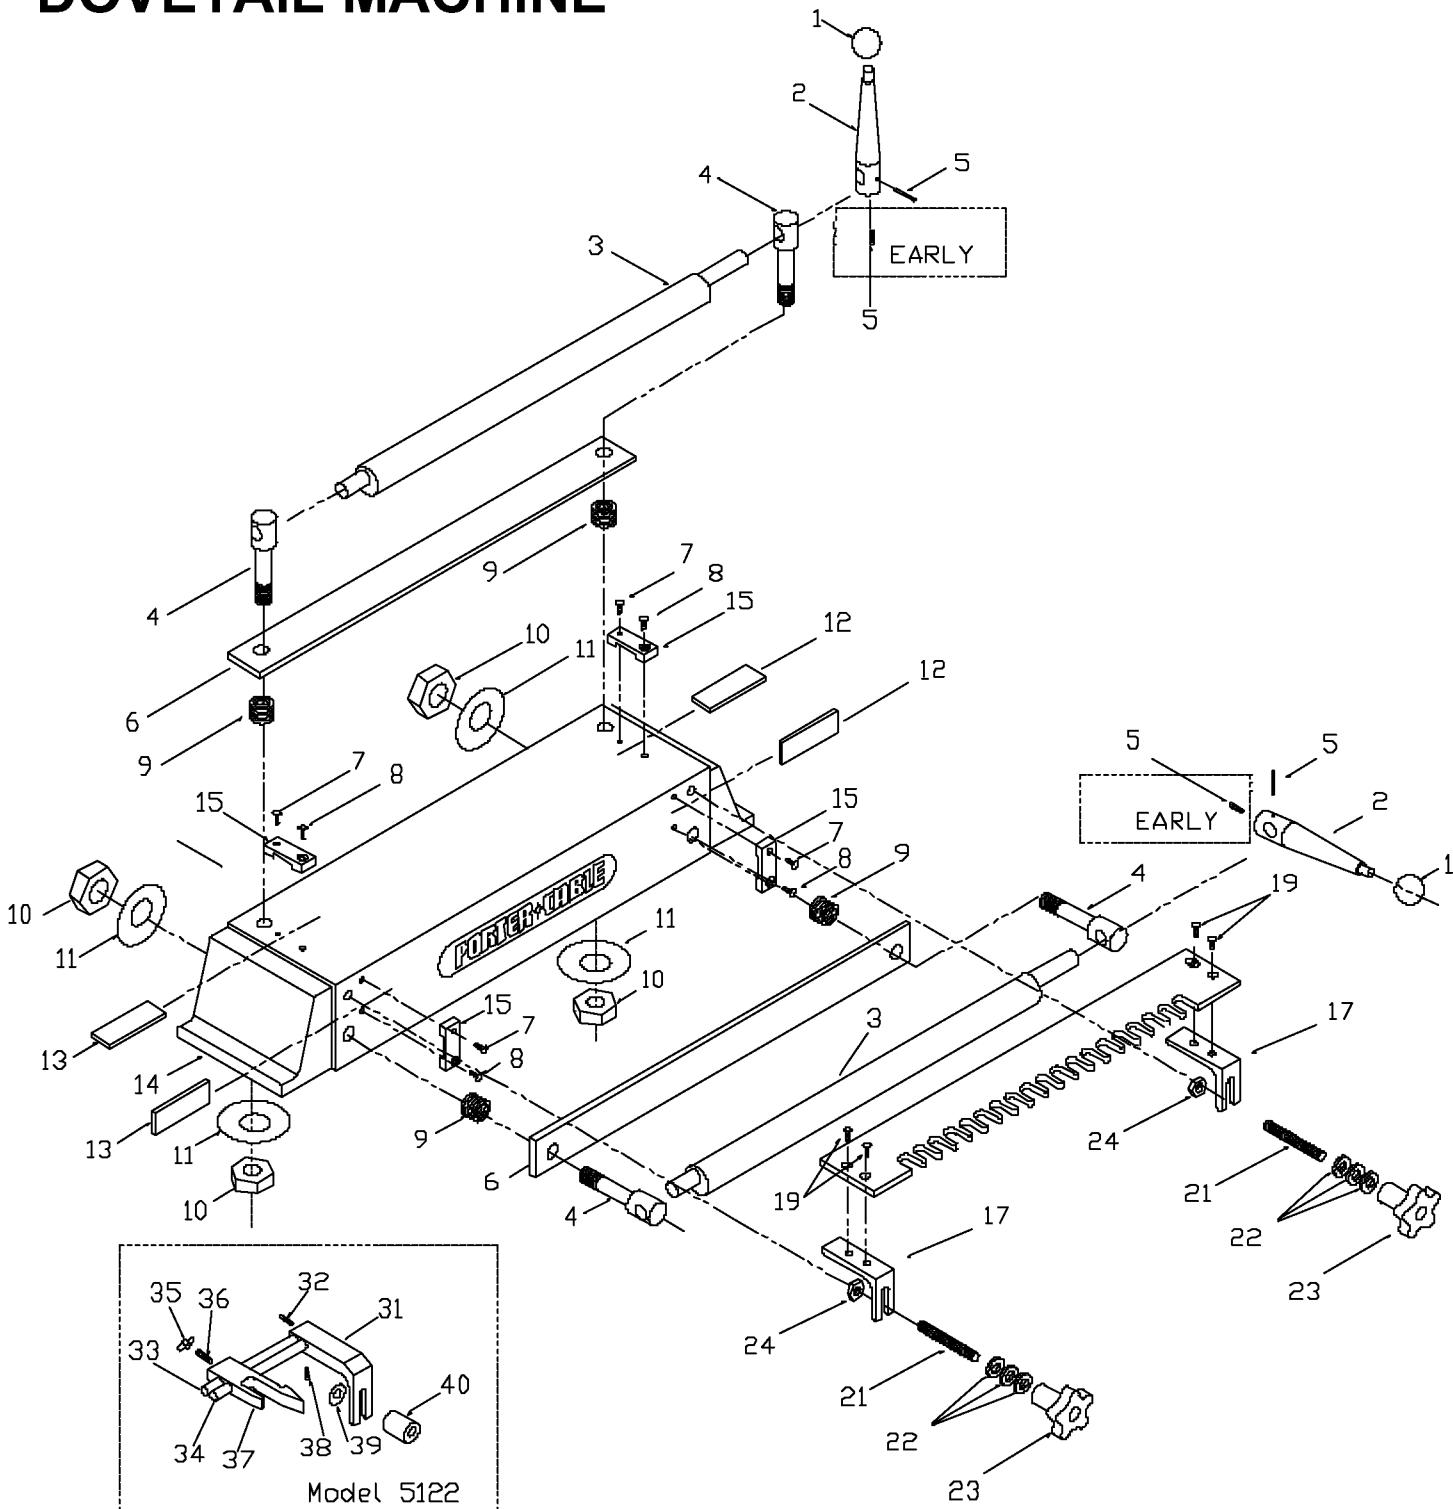

PORTER-CABLE

OMNIJIG™

DOVETAIL MACHINE

5116
7116

Parts List for 7116 Type 1

Item Number	Part Number	Description	Qty Required
1	699409	KNOB	1
2	699520	HANDLE	1
3	000000-00	No Longer Available	1
4	699422	EYE BOLT	1
5	699535	ROLLED PIN	1
6	877000	CLAMP BAR	1
7	699411	SCREW	10
8	699408	SCREW	10
9	699404	SPRING	10
10	852573	NUT	10
11	848508	WASHER	10
12	699424	SCALE-RH	1
13	699461	SCALE-LH	1
14	877003	BASE	1
15	000000-00	No Longer Available	4
17	000000-00	No Longer Available	1
17	000000-00	No Longer Available	1
17	000000-00	No Longer Available	1
19	000000-00	No Longer Available	1
19	699408	SCREW	1
21	699444	SET SCREW & NUT	10
22	699418	SPACER 1/8	10
23	699402	KNOB	1
24	699406	LOCKNUT	10
25	698110	ALLEN WRENCH T2	1
27	699444	SET SCREW & NUT	10
31	000000-00	No Longer Available	1

Parts List for 7116 Type 1

Item Number	Part Number	Description	Qty Required
32	699441	SET SCREW	10
33	877001	ROD	1
34	877001	ROD	1
35	699429	COVER FOR THUMBSCREW	1
36	803161	SCREW	10
37	000000-00	No Longer Available	1
37	000000-00	No Longer Available	1
38	802388	SCREW	10
39	699425	SPACER 1/32	10
40	699454	SPACER 1 1/8 INCH	10
50	877025	1/2 HALF BLIND TEMP	1
54	42046	TEMPLET GUIDE	1
55	42237	LOCK NUT	1
60	877028	1/4 HALF BLIND TEMP	1
62	000000-00	No Longer Available	1
63	42054	TEMPLET GUIDE	1
64	42237	LOCK NUT	1
70	877014	1/2IN BOX JOINT TEMP	1
72	000000-00	No Longer Available	1
73	000000-00	No Longer Available	1
74	42046	TEMPLET GUIDE	1
75	42237	LOCK NUT	1
80	877026	1/2IN HAND PIN TEMP	1
82	877027	1/2IN HAND TAIL TEMP	1
86	42046	TEMPLET GUIDE	1
87	42237	LOCK NUT	1
90	877030	ADJ THROUGH TEMP	1

Parts List for 7116 Type 1

Item Number	Part Number	Description	Qty Required
92	42046	TEMPLET GUIDE	1
93	42237	LOCK NUT	1
95	000000-00	No Longer Available	1
96	43300PC	BIT	1
99	000000-00	No Longer Available	1
100	877029	TAPERED SLIDING TEMP	1
104	42046	TEMPLET GUIDE	1
105	42237	LOCK NUT	1
856	699515	DOVETAIL	1
856	699514	DOVETAIL	1