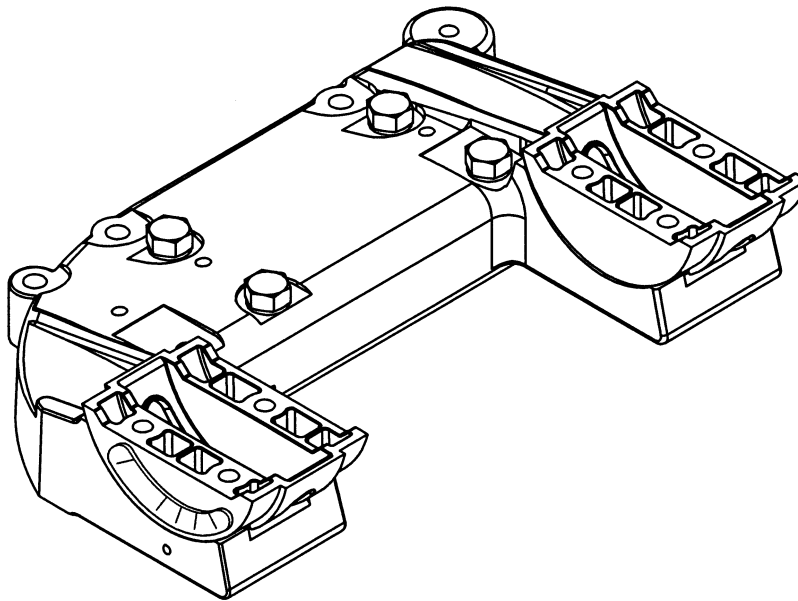

Assembly Instructions and Parts List

Band Saw Trunnion Retrofit

Model JWBS-TR

WMH TOOL GROUP

2420 Vantage Drive
Elgin, Illinois 60123
Ph.: 800-274-6848
www.wmhtoolgroup.com

Part No. M-710750TR
Revision A1 11/04
Copyright © WMH Tool Group

Parts List: JWBS-TR Retrofit 710750TR

Index No.	Part No.	Description	Size	Qty
1	JWBS18X-408	Trunnion Support Bracket		1
2	TS-0051071	Hex Cap Screw	5/16 x 1-1/2	4
3	TS-0720081	Lock Washer	5/16	4
4	TS-0270061	Socket Set Screw	5/16 x 5/8	2
5	JWBS18X-416	Trunnion		2
6	TS-1503041	Socket Head Cap Screw	M6 x 16	6
7	JWBS18-420	Scale		1
8	TS-2361061	Lock Washer	M6	6
9	TS-1550041	Flat Washer	M6	6