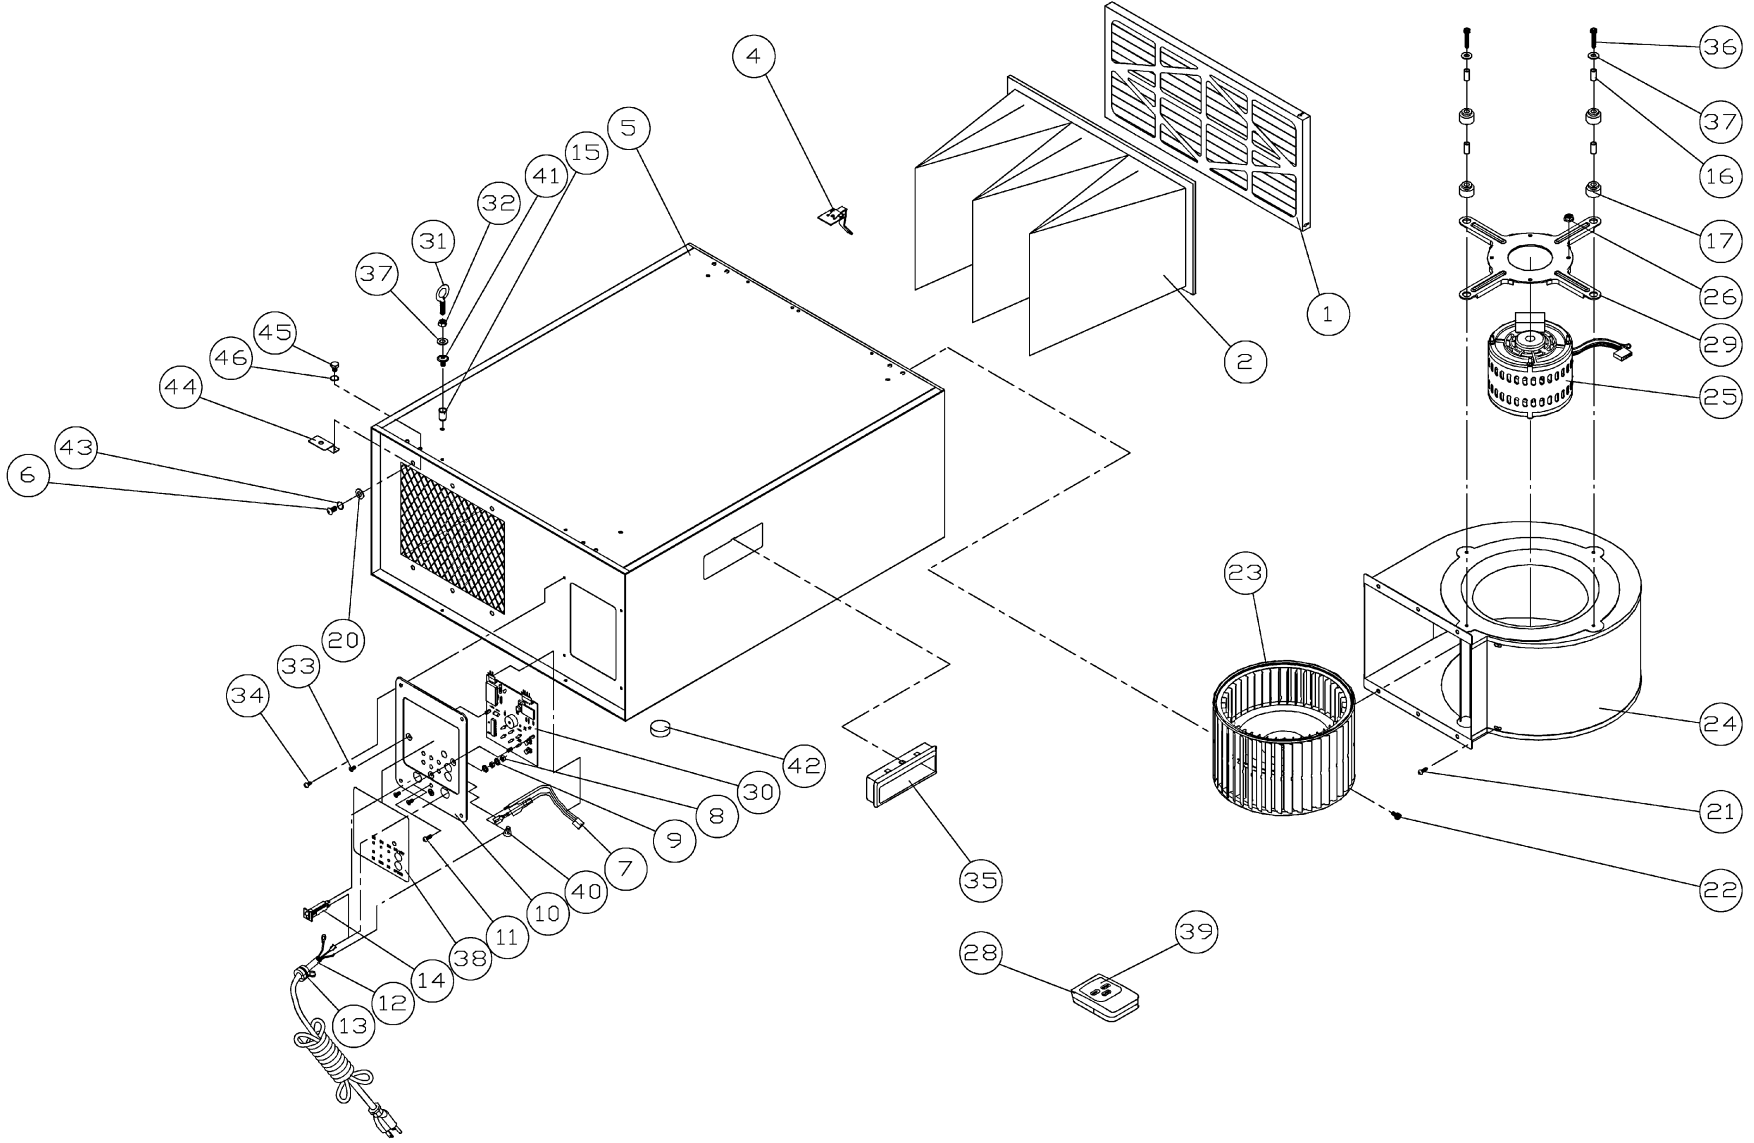

Parts Breakdown

Parts List for the AFS-1000B Air Filtration

Index No.	Part No.	Description	Size	Qty.
1	708731	Filter		1
2	708733	Filter Bag		1
4	AB001008	Door Clip Set		2
5	AB001108W	Air Box		1
6	SJ069300	Pan Head Bolt	M6x12	6
7	OO1033	Switch Wire w/Terminal		1
8	NH050800	Nut	M5	2
9	WE050000	Star Washer	M5	2
10	OO1022W	Switch Plate		1
	AB001022W	Switch Plate Set (assembly not shown)		
11	SP059300	Pan Head Bolt	M5x12	1
12	IC001015	Electric Wire		1
13	998623	Strain Relief		1
14	330075	5A Thermos Switch		1
15	10042	Nut	M6	4
16	330006	Sleeve		4
17	330005	Spacer		4
20	WF061310	Flat Washer	M6	6
21	ST049200	Tapping Screw	M4x8	2
22	SR089400	Hex Socket Bolt	M8x16	1
23	OO1055	Fan Blade		1
24	OO1056	Fan Housing		1
25	OO1057	Motor		1
	CA001000B	Capacitor (not shown)		1
26	NF050800	Nut	M5	4
28	708711	Remote Control		1
29	330004	Flange		1
30	330043	PC Board		1
31	OO1023	Eye Bolt		4
32	NH061000	Nut	M6	4
33	SN490200	Counter Sunk Bolt	1/8"x1/4"	3
34	SP049100	Pan Head Bolt	M4x6	4
35	OO1029	Concave Handle		2
36	SR060600	Hex Socket Bolt	M6x30	4
37	WF061620	Washer	M6x16	8
38	LM000513	I.D. Label		1
39	LM000344	Remote Label		1
40	990638	Wiring Nut	P2	1
41	SF069200	Rivet Nut	M6x8	4
42	330074	Pad		4
43	WS060000	Spring Washer	M6	6
44	OO1027	Hanger Plate		4
45	SH069200	Hex Head Bolt	M6x8	8
46	WS060000	Spring Washer	M6	8
	OO1045	Color Stripe (not shown)		1
	AH001103	Hardware Kit (not shown)		1
	LM000280	JET Air Filtration I.D. Label (not shown: side of cabinet)		2
	LM000210	Warning Label		1

Replacement Filters:

..... 708733	Inner Filter
..... 708731	Electrostatic Filter
..... 708734	Charcoal Filter
..... 708732	Washable Electrostatic Filter