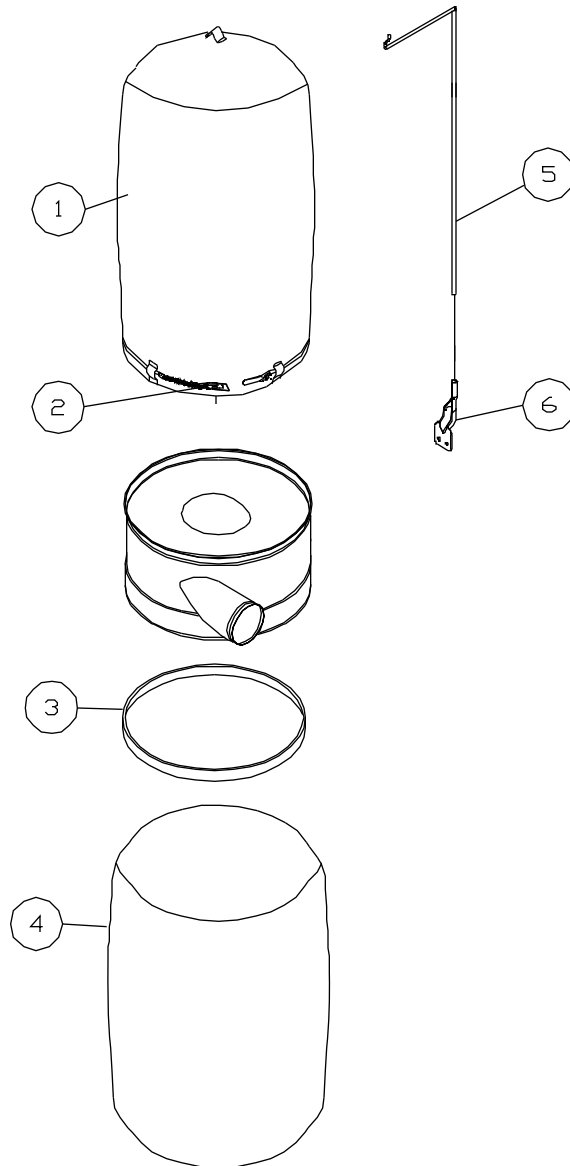

5-Micron Filter Bag Kit (708636F)

Index No.	Part No.	Description	Size	Qty
.....	708636MF	5-Micron Filter and Collection Bag Kit (<i>index # 1-6</i>)		.....
1.....	708706	Filter Bag	5 Micron	1
2.....	AB410012	Retainer Strap		1
3.....	331038	Snap Ring		1
4.....	709563	Plastic Bag (Package of 5)		1
5.....	430038	Hanger		1
6.....	523011W	Hanger Bracket		1