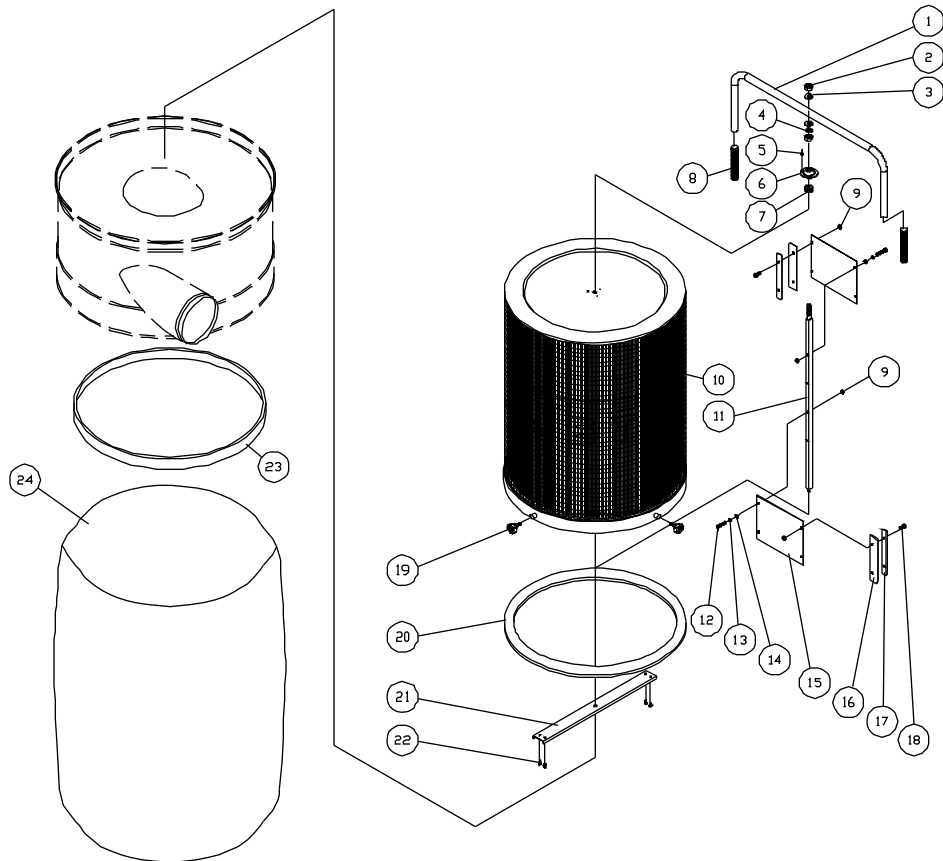

Canister Filter Kit (708639B)

Index No.	Part No.	Description	Size	Qty
.....	708639B	Canister Filter Kit (index # 1-24)	.....	.....
1.....	331050	Handle		1
2.....	TS-1540071	Hex Nut	M10	2
3.....	TS-1550071	Flat Washer	M10	2
4.....	TS-2361101	Lock Washer	M10	1
5.....	BR000052	Rivet	5-2	3
6.....	331014	Bracket		1
7.....	150623	Pad		1
8.....	331051	Soft Grip Handle		2
9.....	TS-1540041	Hex Nut	M6	8
10.....	708739	Filter		1
11.....	331052	Shaft		1
12.....	TS-1482041	Hex Cap Screw	M6X20	4
13.....	TS-2361061	Lock Washer	M6	4
14.....	TS-1550041	Flat Washer	M6	4
15.....	331012	Scraper		2
16.....	331017	Strip		2
17.....	331015	Press Plate		2
18.....	TS-1482021	Hex Cap Screw	M6x12	4
19.....	331037	Knob		4
20.....	331031	Pad		1
21.....	331009	Support		1
22.....	ST049200	Tapping Screw	M4X8	4
23.....	331038	Snap Ring		1
24.....	709563	Plastic Bag (Package of 5)		1
.....	DC1100-CHP	Canister Hardware Package	.....	.....