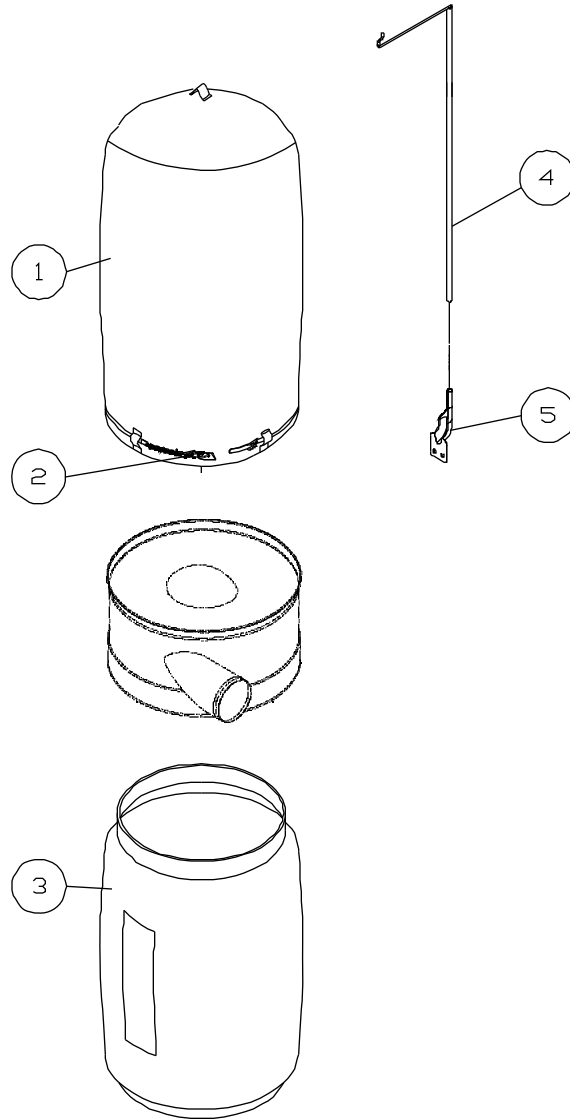

30-Micron Filter Bag Kit (708636F)

Index No.	Part No.	Description	Size	Qty
.....	708636F.....	30-Micron Filter and Collection Bag Kit (<i>index # 1-5</i>).....		
1.....	708698.....	Filter Bag	30 Micron.....	1
2.....	AB410012	Retainer Strap		1
3.....	708699A	Collector Bag		1
4.....	430038.....	Hanger		1
5.....	523011W	Hanger Bracket		1