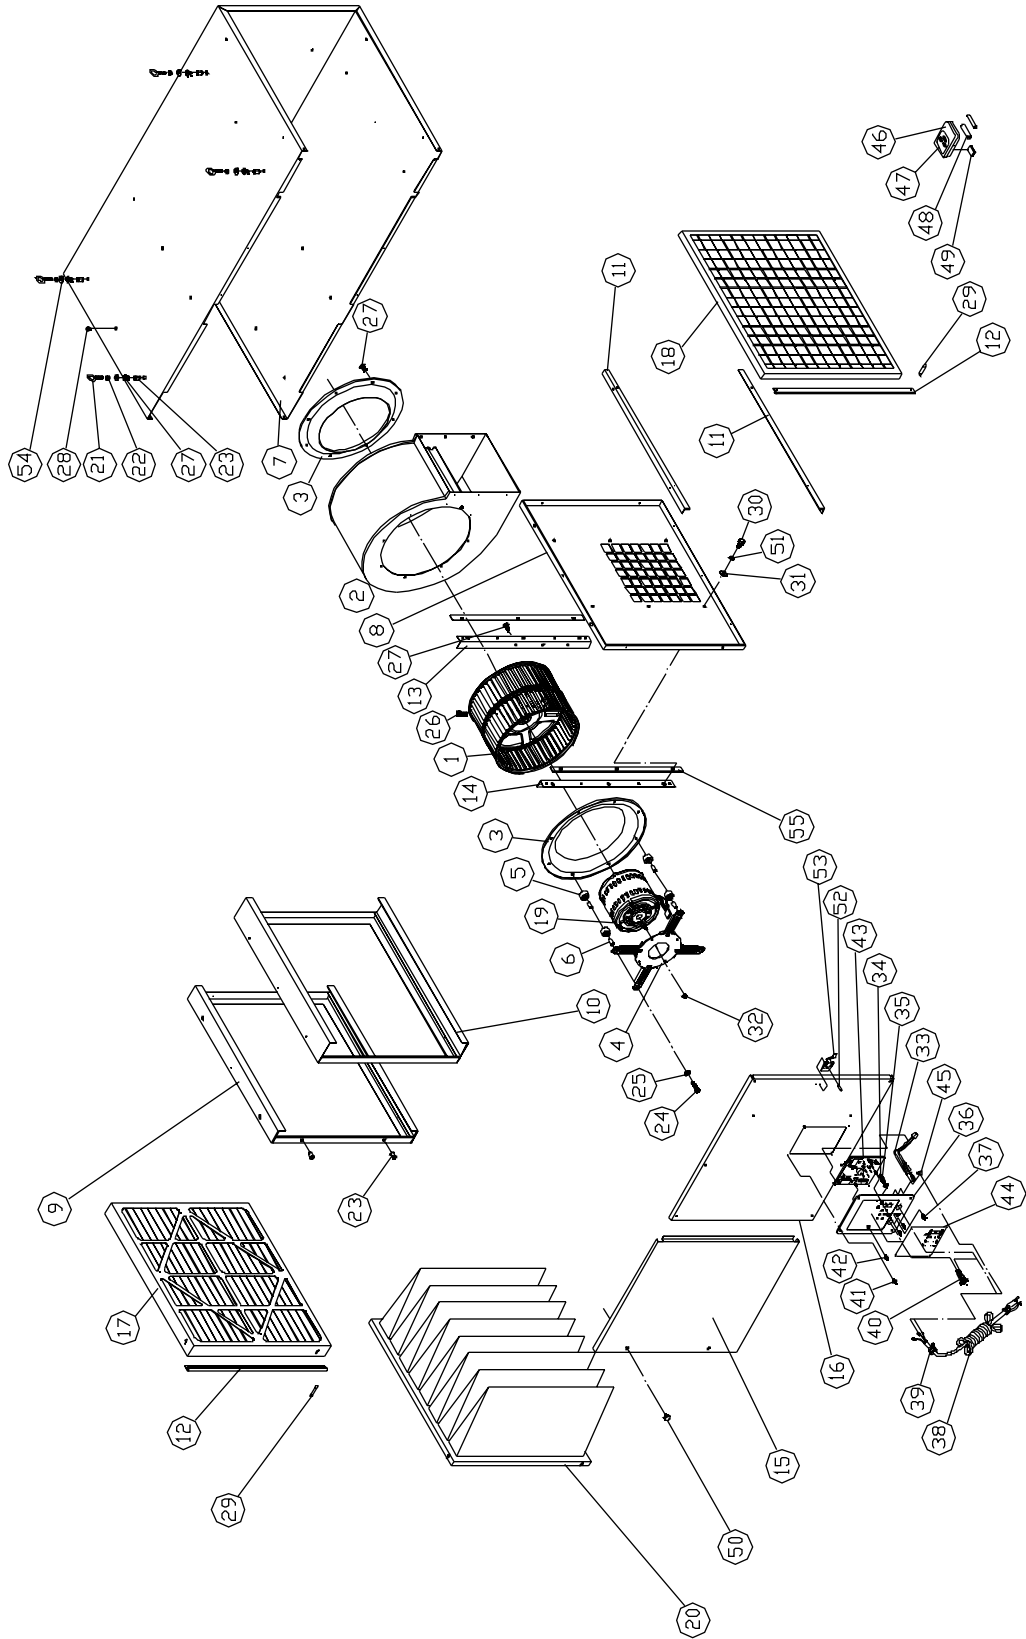

Parts Breakdown

Parts List

To order parts or reach our service department, call 1-800-274-6848, Monday through Friday (see our website for business hours, www.waltermeier.com). Having the Model Number and Serial Number of your machine available when you call will allow us to serve you quickly and accurately.

Index No.	Part No.	Description	Size	Qty
1	330001	Fan Blade		1
2	330002	Fan Housing		1
3	330003	Air Guide Plate		2
4	330004	Flange		1
5	330005	Spacer		4
6	330006	Sleeve		4
7	330040	Box Plate		1
	LM000280	JET Label		2
	LM000351	Warning Label		1
8	AB330010	Fan Plate		1
9	AB330041	Frame		1
10	AB330042	Frame		1
11	330011	Air Filter Support		2
12	330012	Air Box Support		2
13	330017	Fan Support Bar (1)		1
14	330018	Fan Support Bar (2)		1
15	330019	Side Cover		1
16	330020	Fan Cover		1
17	708722	Outer Filter (cardboard frame)	24"x20"x2"	1
	708724	Outer Filter (metal frame: washable)	24"x20"x2"	1
18	330025	Air Diffuser	24"x20"x1"	1
19	330026	Motor		1
	CA003000	Capacitor (not shown)		1
20	708723	Inner Filter	24"x20"x12"x8B	1
21	OO1023	Eye Bolt		4
22	NH061000	Nut	M6	4
23	10042	Nut		6
24	SR060600	Hex Socket Bolt	M6x30	4
25	WF061620	Washer	M6x16	4
26	SR089400	Hex Socket Bolt	M8x16	1
27	SF069200	Pan Head Bolt W/Flange	M6x8	22
28	ST049200	Tapping Screw	M4x8	28
29	BR000062	Rivet		4
30	SH089400	Hex Head Bolt	M8x16	6
31	WF081818	Washer	M8x18	6
32	NF050800	Nut	M5	4
33	OO1033	Switch Wire W/Terminal	18AWG	1
34	NH050800	Nut	M5	2
35	WE050000	Star Washer (External)	M5	2
36	OO1022	Switch Plate		1
37	SP059300	Pan Head Bolt	M5x12	1
38	IC001015	Cord	18AWGx3C	1
39	998623	Strain Relief		1
40	330039	8A Thermos Switch		1
41	ST049200	Tapping Screw	M4x8	4
42	SN490200	Counter Sunk Bolt	1/8"x1/4"	3
43	330043	PC Board		1
44	LM000354	Circuit Board Label		1
45	990638	Wiring Nut	P2	1
46	708711	Remote Control		1
47	LM000279	Remote Label *		1
48		Batteries AAA (local purchase) *		2
49		Hook-and-Loop Fastener Pad (local purchase) *		1