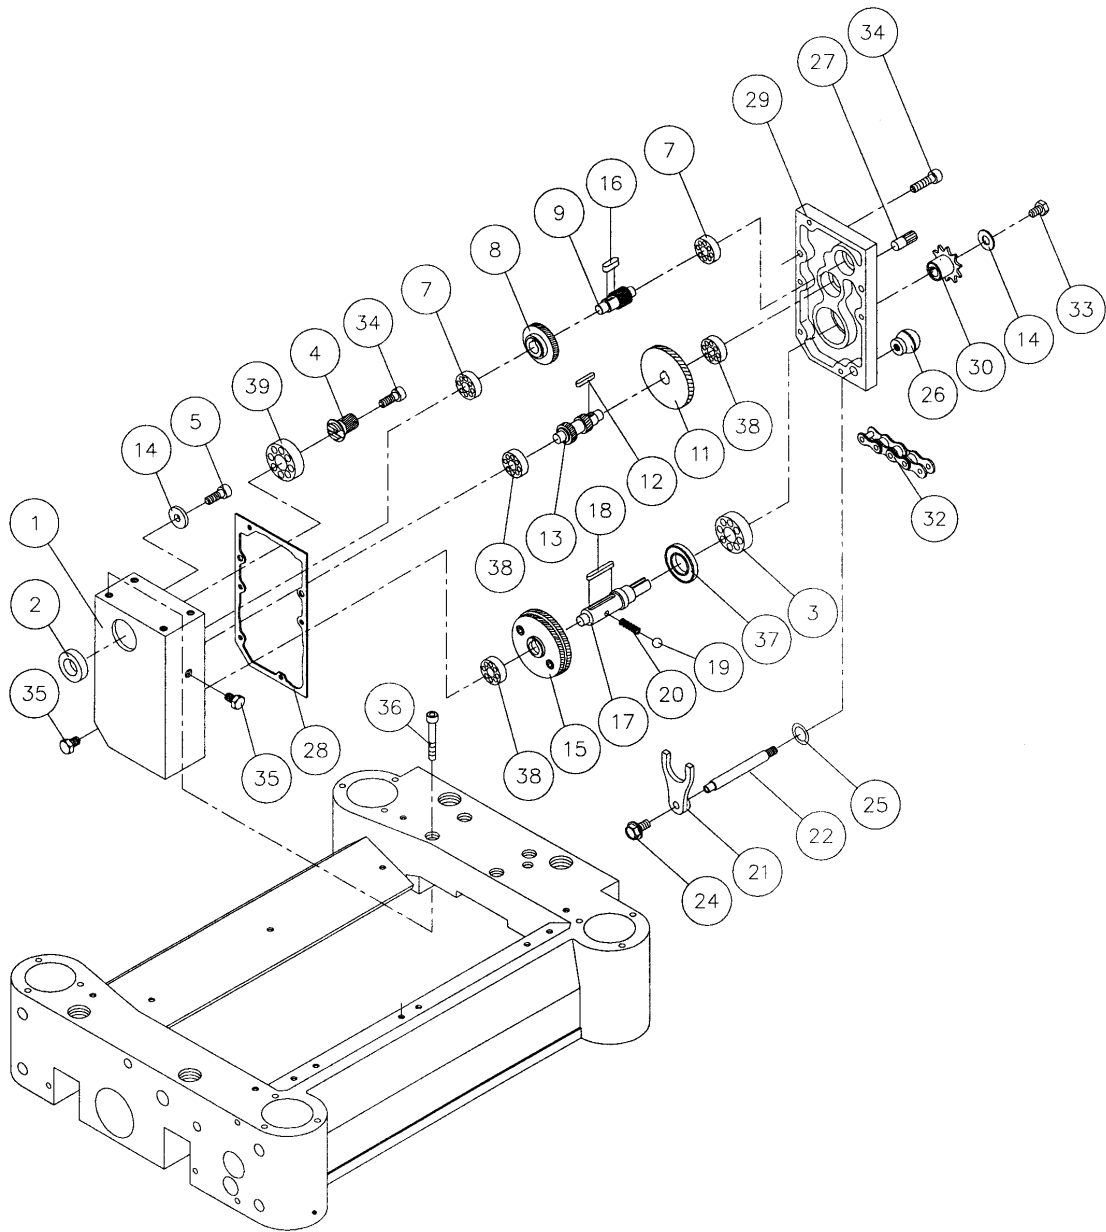

Gear Box Assembly

Parts List: Gear Box Assembly

Index No.	Part No.	Description	Size	Qty
1	JWP15H-301	Gear Box		1
2	OS-28408	Oil Seal		1
3	BB-6204Z	Ball Bearing	6204Z	1
4	JWP15H-304	Gear	16T	1
5	TS-1503031	Socket Head Cap Screw	M6x12	1
7	BB-6201	Ball Bearing	6201	2
8	JWP15H-309	Gear	47T	1
9	JWP15H-310	Shaft	18T	1
11	JWP15H-312	Gear	71T	1
12	JWP15H-313	Key	5x5x10	1
13	JWP15H-314	Shaft	18T, 22T	1
14	TS-1550041	Washer	M6	2
15	JWP15H-317	Gear Assembly	96T/92T	1
16	6292768	Key	5x5x12	1
17	JWP15H-323	Shaft		1
18	JWP15H-320	Key	6x6x40	1
19	JWP15H-321	Ball		1
20	JWP15H-322	Spring		1
21	JWP15H-329	Clutch		1
22	JWP15H-330	Handle		1
24	JWP208-038A	Hex Washer Head Screw	M6x12	1
25	JWP15H-333	Oil Seal		1
26	JWP15H-334	Knob		1
27	JWP15H-335	Pin		2
28	JWP15H-336	Gasket		1
29	JWP15H-337	Cover		1
30	JWP15H-325	Sprocket	12T	1
32	JWP15H-327	Chain		1
33	TS-1482031	Hex Cap Screw	M6x16	1
34	TS-1503061	Socket Head Cap Screw	M6x25	5
35	JWP15H-339	Oil Plug		2
36	TS-1504101	Socket Head Cap Screw	M8x50	4
37	OS-25476	Oil Seal		1
38	BB-6201Z	Ball Bearing	6201Z	3
39	BB-6204ZZ	Ball Bearing	6204ZZ	1