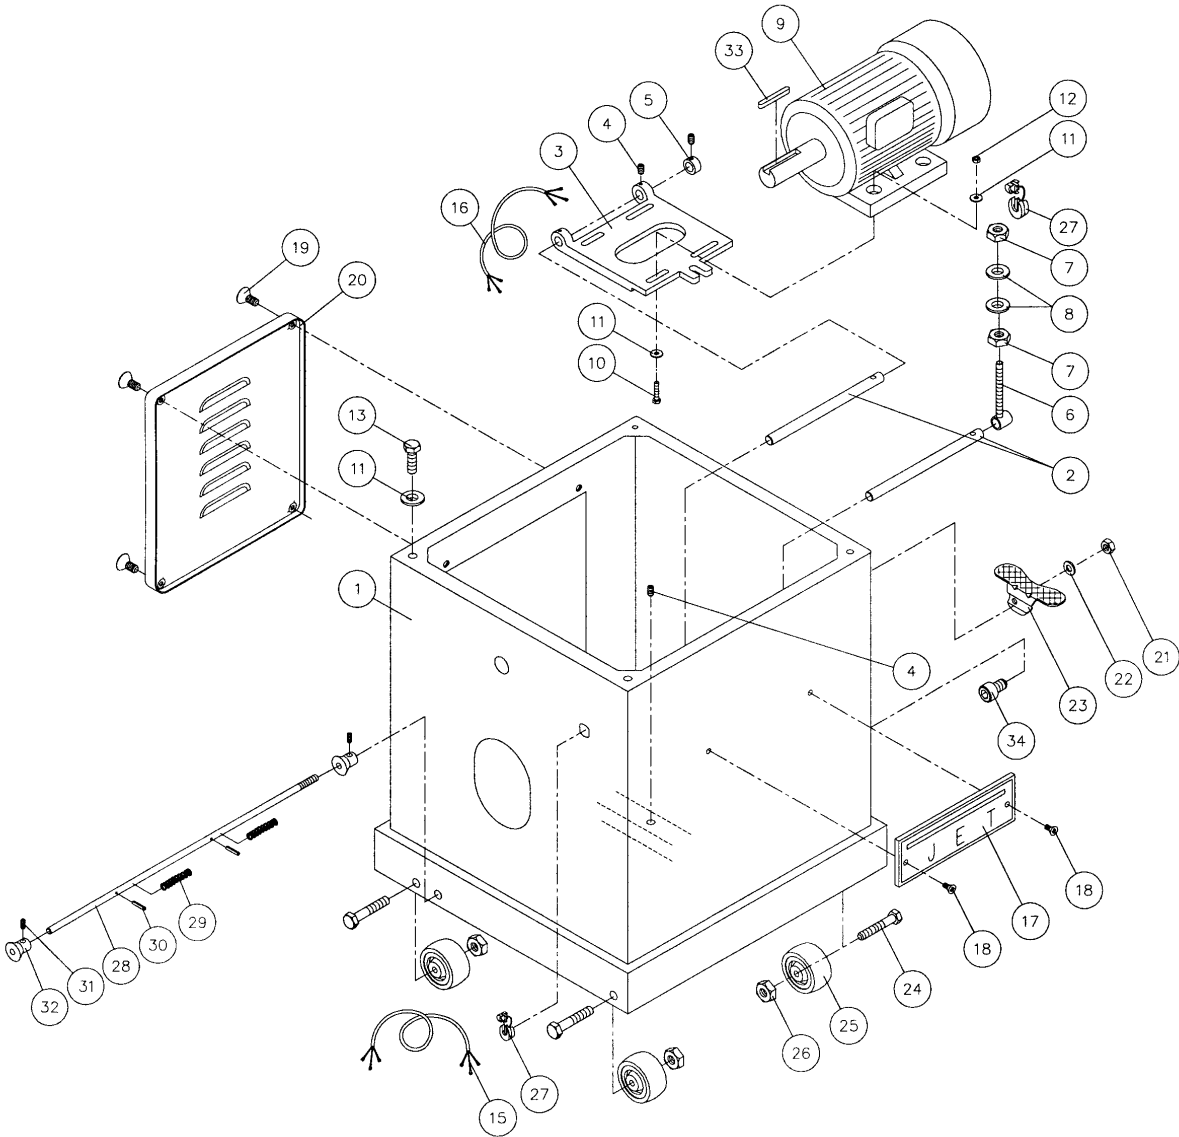

Stand and Motor Assembly

Parts List: Stand and Motor Assembly

Index No.	Part No.	Description	Size	Qty
1	PJN-S01	Base		1
2	JWP15H-404	Support Bar		2
3	JWP15H-406	Motor Mount		1
4	TS-1523011	Set Screw	M6x6	4
5	JWP15H-408	Collar		1
6	JWP15H-409	Adjusting Bolt		1
7	TS-1540072	Nut	M10x1.25P	2
8	TS-0680061	Washer	1/2	2
9	JWP15H-412	Motor	3HP	1
10	TS-1490051	Hex Cap Screw	M8x30	4
11	TS-1550061	Washer	M8	12
12	TS-1540061	Hex Nut	M8	4
13	TS-1490081	Hex Cap Screw	M8x45	4
15	JWP15H-418	Power Cable		1
16	PAG-M02	Motor Cable		1
17	PG-M02	Jet Plaque		1
18	TS-2245081	Flat Head Screw	M5x8	2
19	TS-2286201	Flat Head Screw	M6x20	4
20	PJH-S02	Door		1
21	TS-1540071	Hex Nut	M10	1
22	TS-1550071	Flat Washer	M10	1
23	PJN-S02	Foot Brake		1
24	TS-0060111	Hex Cap Screw	3/8-16x2-1/2	4
25	PG-M05	Wheel		4
26	TS-0561031	Hex Nut	3/8-16	4
27	5MA-L05	Strain Relief Bushing		2
28	PJN-S03	Shaft		1
29	PG010033	Spring		2
30	HG010911	Spring Pin	4x20	2
31	TS-1523011	Set Screw	M6x6	2
32	PJN-S04	Eccentric Cam		2
33	5FK-C13A	Key	5x5x30	1
34	TS-1503031	Socket Head Cap Screw	M6x12	1