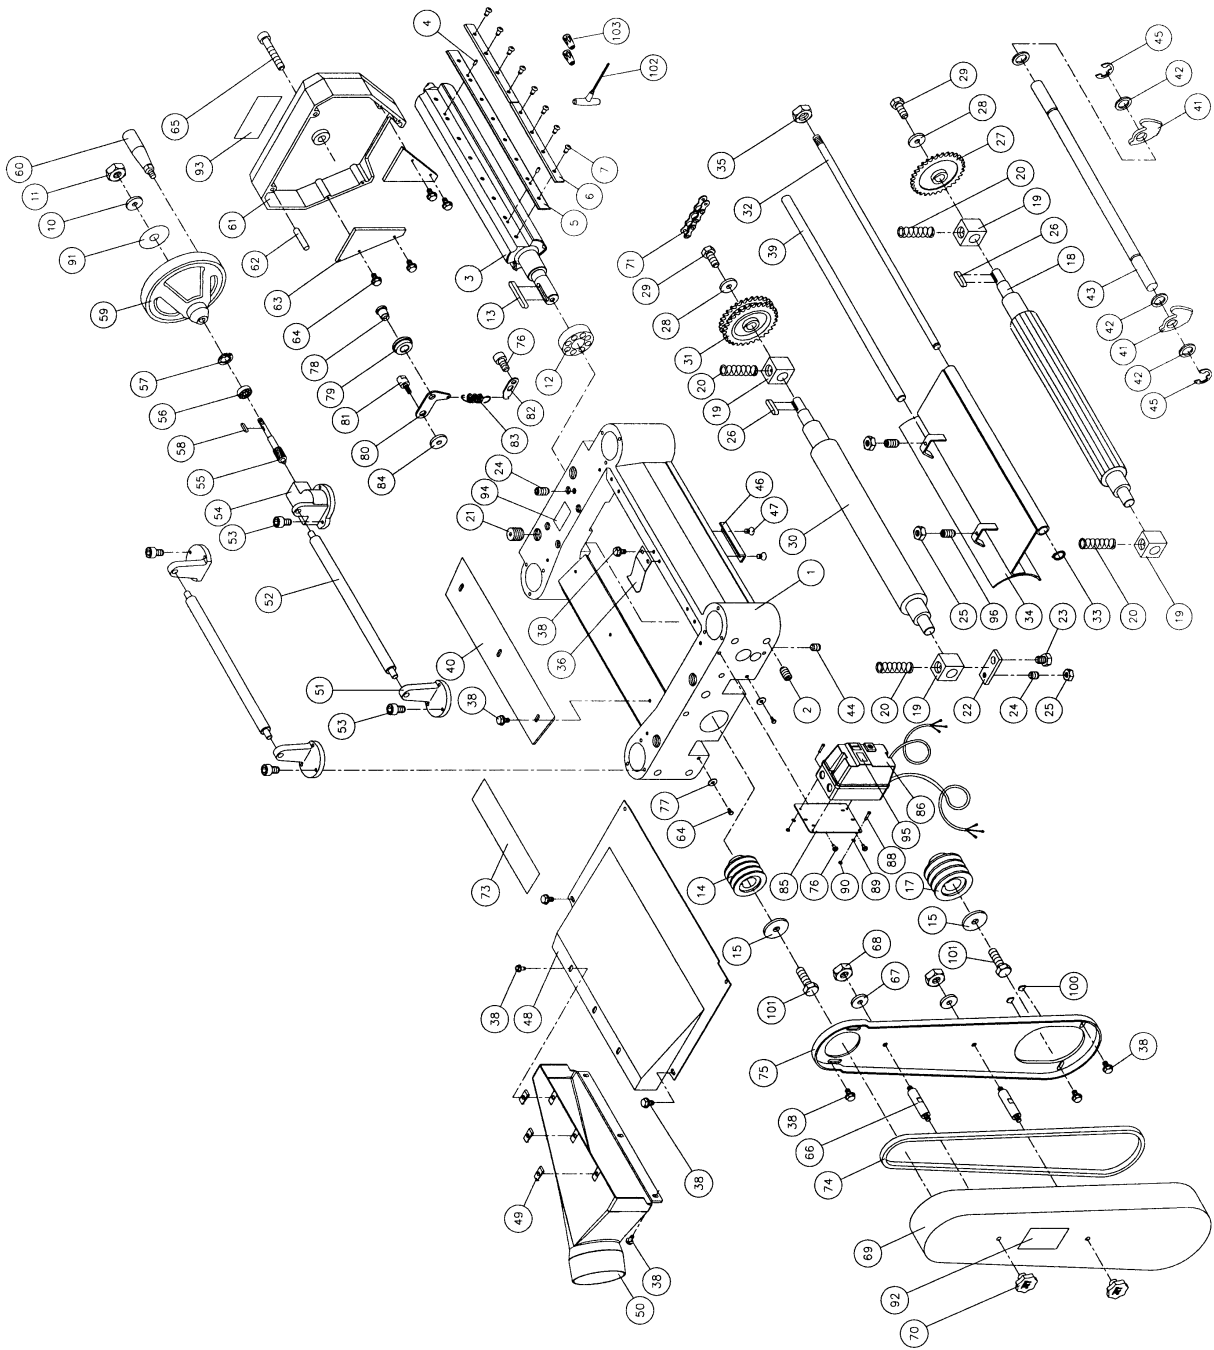

Head Assembly

Parts List: Head Assembly

Index No.	Part No.	Description	Size	Qty
1	JWP15H-001	Head Casting		1
2	TS-1525021	Set Screw	M10x12	8
	JWP15DX-CA	Cutter Head Assembly (Index #3 thru #7)		1
3	JWP15DX-003	Cutter Head		1
4	JWP15DX-004	Pin		6
5	708817	Knives (Set of 3)		1
6	JWP15DX-006	Knife Bar		6
7	TS-2246122	Button Head Socket Screw	M6x12	24
10	TS-1550071	Washer	M10	1
11	TS-1540072	Hex Nut	M10x1.25P	1
12	BB-6205ZZ	Ball Bearing	6205ZZ	1
13	JWP15DX-013	Key	8x8x36	1
14	JWP15H-014	Machine Pulley		1
15	JWP15H-015	Washer		2
17	JWP15H-017	Motor Pulley		1
18	JWP15H-018	Infeed Roller		1
19	JWP15H-019	Bushing		4
20	JWP15H-020	Spring		4
21	JWP15H-021	Set Screw	M22x1.5Px20	4
22	JWP15H-022	Plate		4
23	TS-1490031	Hex Cap Screw	M8x20	4
24	TS-1523051	Set Screw	M6x16	5
25	TS-1540041	Nut	M6	6
26	JWP15H-026	Key	5x5x22	2
27	JWP15H-027	Sprocket		1
28	TS-0680021	Washer	1/4	2
29	TS-1482031	Hex Cap Screw	M6x16	2
30	JWP15H-030	Outfeed Roller		1
31	JWP15H-031	Sprocket		1
32	JWP15H-032	Locking Bolt		1
33	JWP15H-033	Retaining Ring	STW-12	1
34	JWP15H-034	Chipbreaker		1
35	TS-1540081	Hex Nut	M12	1
36	JWP15H-036	Plate Spring		3
38	JWP208-038A	Hex Washer Head Screw	M6x12	23
39	JWP15H-039	Shaft		1
40	JWP15H-040	Deflector Plate		1
41	JWP15H-041	Anti-Kickback Finger		39
42	JWP15H-042	Collar		40
43	JWP15H-043	Shaft		1
44	TS-1524031	Set Screw	M8x12	1
45	JWP15H-045	Retaining Ring	ETW-15	2
46	JWP15H-046	Limitter Plate		1
47	JWP208-053A	Flat Head Screw	M5x8	2
48	JWP15H-048	Upper Cover		1
	JWP15DX-CHA	Collector Hood Assembly (Index #49, #50)		1
49	JWP15DX-049	Plate		3
50	JWP15DX-050	Collector Hood		1
51	JWP15H-051	Roller Stand		3
52	JWP15H-052	Roller		2
53	TS-1503051	Socket Head Cap Screw	M6x20	12
54	JWP15H-054	Worm Gear Box		1
55	JWP15H-055	Worm		1
56	BB-6200Z	Ball Bearing	6200Z	1
57	JWP15H-057	Retaining Ring	RTW-30	1
58	JWP15H-058	Key	4x4x10	1
59	JWP15H-059	Hand Wheel		1