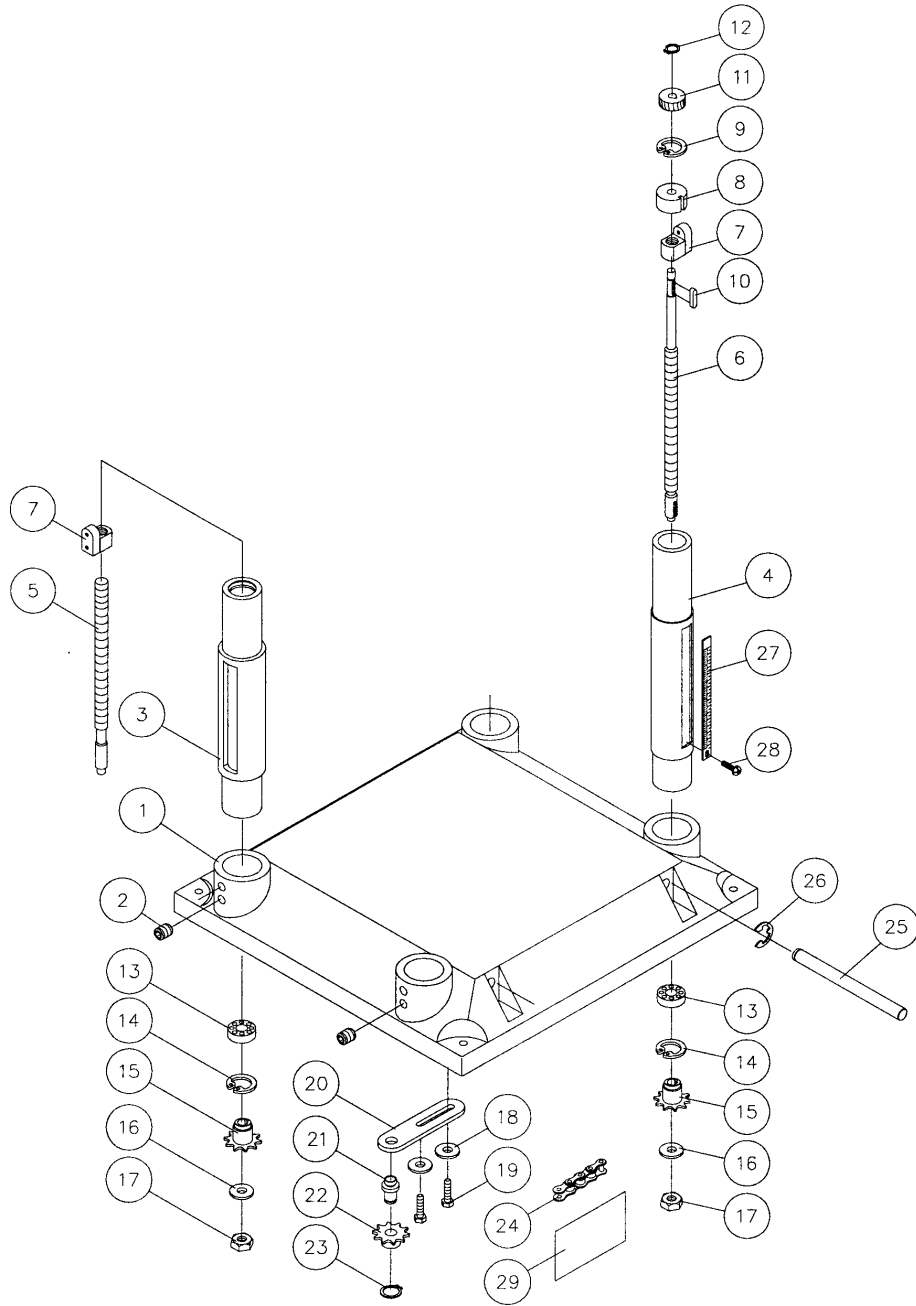

Base Assembly

Parts List: Base Assembly

Index No.	Part No.	Description	Size	Qty
1	JWP15H-201	Base		1
2	TS-1525021	Set Screw	M10x12	8
3	JWP15H-203	Column		3
4	JWP15H-204	Column		1
5	JWP15H-205	Lead Screw		3
6	JWP15H-206	Lead Screw		1
7	JWP15H-207	Nut		4
8	JWP15H-208	Bushing		1
9	JWP15H-209	Retaining Ring	RTW-38	1
10	JWP15H-210	Key	4x4x10	1
11	JWP15H-211	Gear		1
12	JWP15H-212	Retaining Ring	STW-10	1
13	BB-6202Z	Ball Bearing	6202Z	4
14	JWP15H-214	Retaining Ring	RTW-35	4
15	JWP15H-216	Sprocket		4
16	TS-1550071	Washer	M10	4
17	TS-1540072	Nut	M10x1.25P	4
18	TS-1550061	Washer	M8	2
19	TS-1490041	Hex Cap Screw	M8x25	2
20	JWP15H-221	Bracket		1
21	JWP15H-222	Shaft		1
22	JWP15H-223	Sprocket		1
23	JWP15H-224	Retaining Ring	STW-15	1
24	JWP15H-225	Chain		1
25	JWP15H-226	Lifting Handle		4
26	JWP15H-227	E-Clip	ETW-12	4
27	JWP15H-228	Scale		1
28	TS-1531012	Screw	M3x6	1
29	PJE-B01	I.D. Label		1