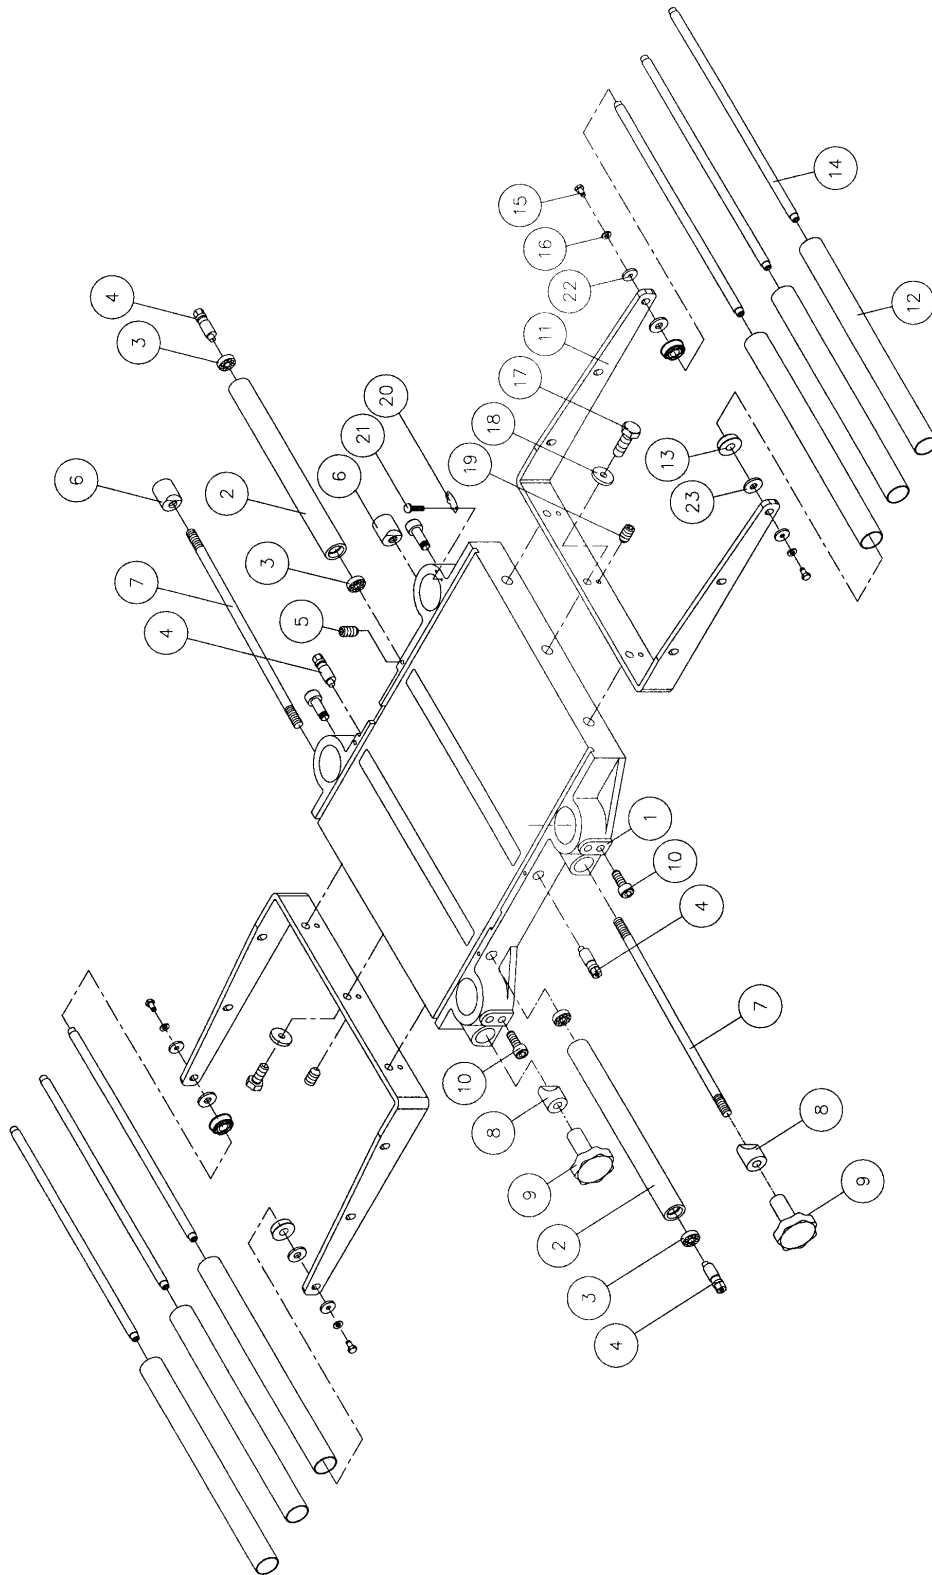

Base Assembly

Parts List: Base Assembly

Index No.	Part No.	Description	Size	Qty
1	JWP15H-201	Base		1
2	TS-1525021	Set Screw	M10x12	8
3	JWP15H-203	Column		3
4	JWP15H-204	Column		1
5	JWP15H-205	Lead Screw		3
6	JWP15H-206	Lead Screw		1
7	JWP15H-207	Nut		4
8	JWP15H-208	Bushing		1
9	JWP15H-209	Retaining Ring	RTW-38	1
10	JWP15H-210	Key	4x4x10	1
11	JWP15H-211	Gear		1
12	JWP15H-212	Retaining Ring	STW-10	1
13	BB-6202Z	Ball Bearing	6202Z	4
14	JWP15H-214	Retaining Ring	RTW-35	4
15	JWP15H-216	Sprocket		4
16	TS-1550071	Washer	M10	4
17	TS-1540072	Nut	M10x1.25P	4
18	TS-1550061	Washer	M8	2
19	TS-1490041	Hex Cap Screw	M8x25	2
20	JWP15H-221	Bracket		1
21	JWP15H-222	Shaft		1
22	JWP15H-223	Sprocket		1
23	JWP15H-224	Retaining Ring	STW-15	1
24	JWP15H-225	Chain		1
25	JWP15H-226	Lifting Handle		4
26	JWP15H-227	E-Clip	ETW-12	4
27	JWP15H-228	Scale		1
28	TS-1531012	Screw	M3x6	1
29	PJE-B01	I.D. Label		1

Table Assembly

Parts List: Table Assembly

Index No.	Part No.	Description	Size	Qty
1	JWP15H-101	Middle Table		1
2	JWP15H-102	Roller		2
3	BB-608Z	Ball Bearing	608Z	4
4	JWP15H-104	Eccentric Shaft		4
5	TS-1523041	Set Screw	M6x12	4
6	JWP15H-106	Threaded Lock Bushing		2
7	JWP15H-107	Lock Bolt		2
8	JWP15H-108	Lock Bushing		2
9	JWP15H-109	Knob		2
10	TS-1503051	Socket Head Cap Screw	M6x20	8
11	PJ020801	Roller Frame		2
12	JWP15H-112	Roller		6
13	JWP15H-113	Roller Bushing		12
14	JWP15DX-114	Shaft		6
15	TS-1482021	Hex Cap Screw	M6x12	12
16	TS-2361061	Lock Washer	M6	12
17	TS-1490031	Hex Cap Screw	M8x20	6
18	TS-1550061	Washer	M8	6
19	TS-1524031	Set Screw	M8x12	6
20	JWP15H-230	Cut Limit Pointer		1
21	JWP15H-231	Rivet	2x5	2
22	TS-1550041	Flat Washer	M6	12
23	TS-1550071	Flat Washer	M10	12