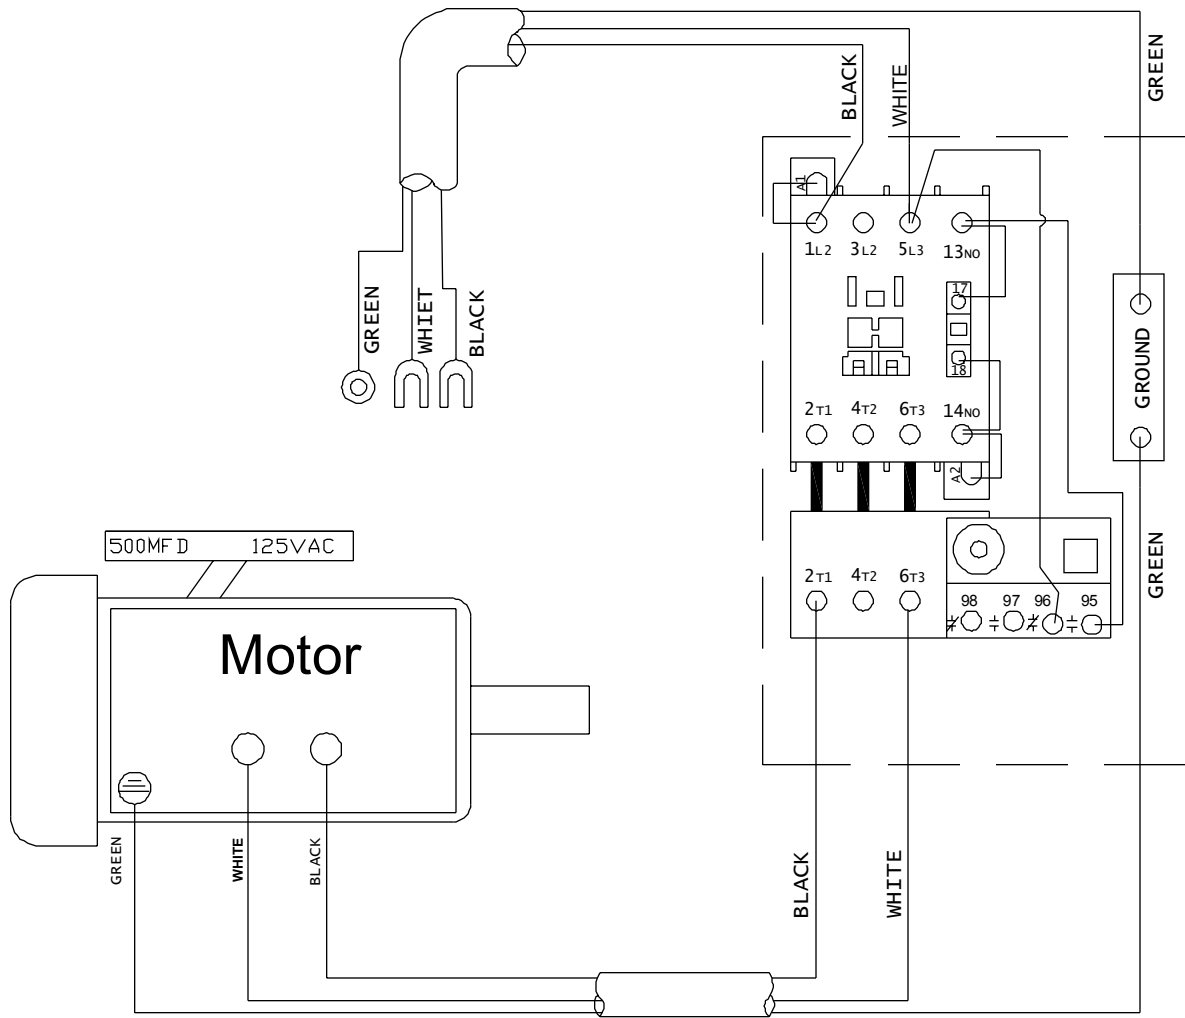

Electrical Connections (JJ-8CS only)