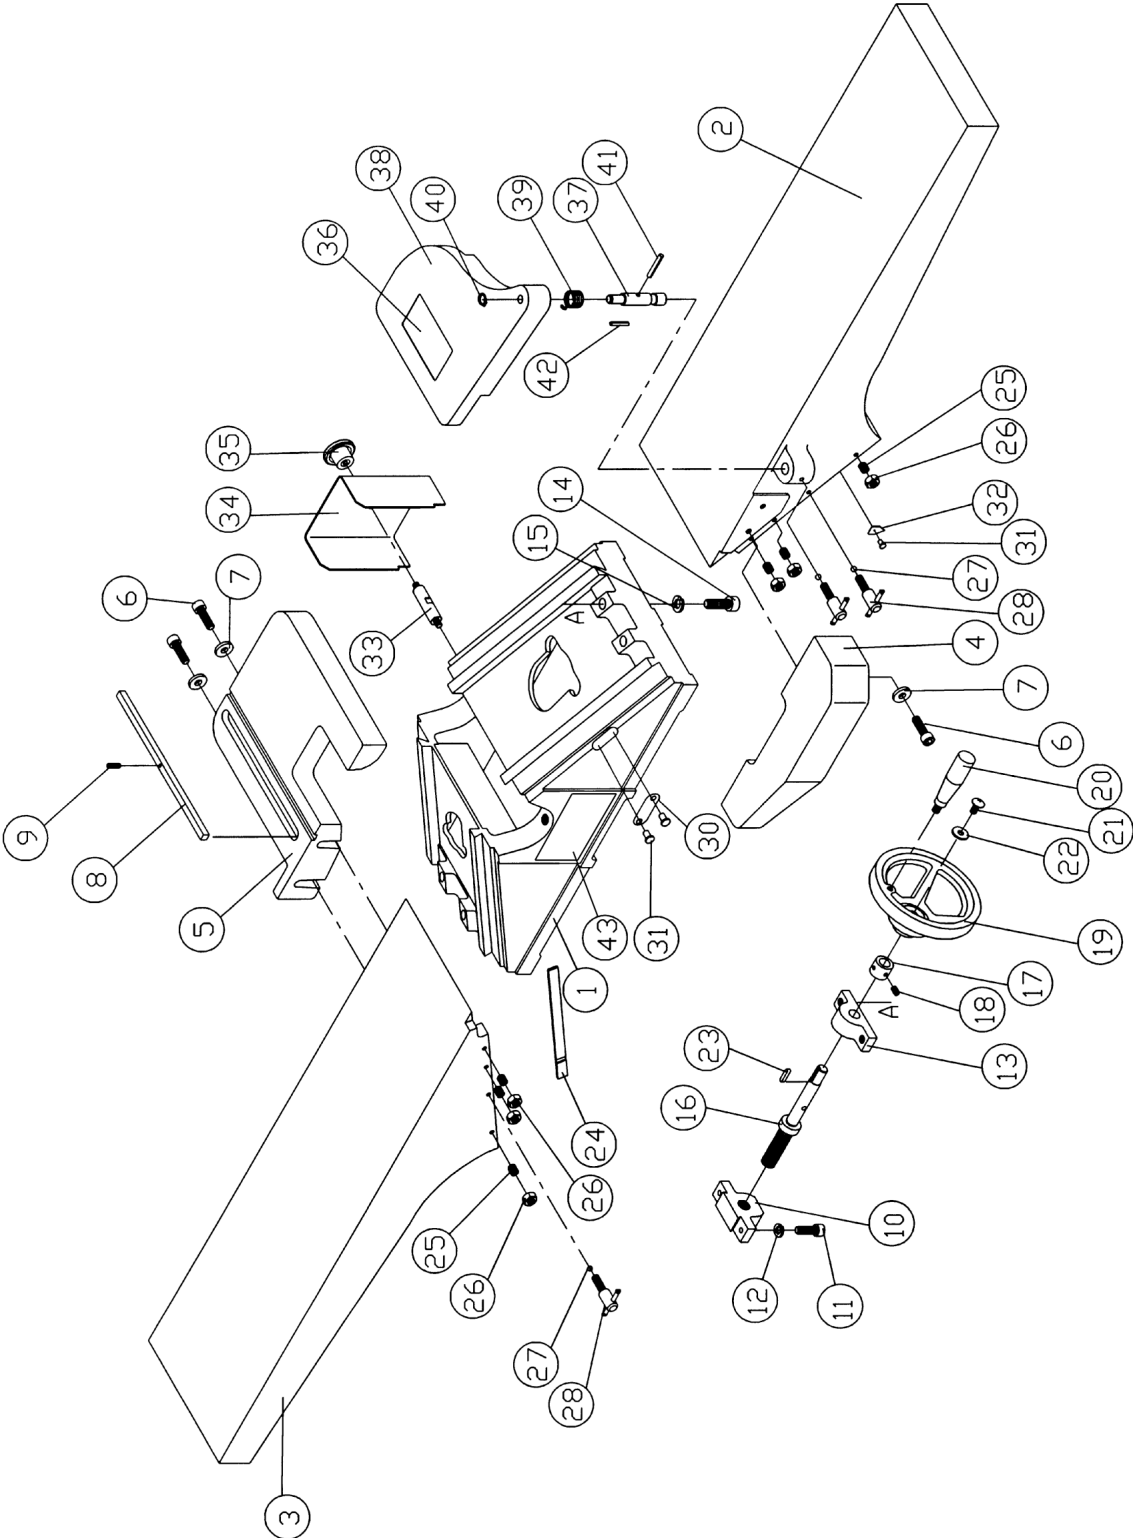

Bed Assembly (all models)

Parts List – Bed Assembly (all models)

Index No.	Part No.	Description	Size	Qty
1	JC-T01	Base		1
2	JC-T02	Front Table		1
3	JC-T03	Rear Table		1
4	JC-T04	Rabbeting Arm		1
5	JC-T05	Table Bracket		1
6	TS-0060071	Cap Screw	3/8"-16 x 1-1/2"	4
7	TS-0720091	Lock Washer	3/8"	4
8	JC-T07	Key	9.5 x 9.5 x 273	1
9	5F-E153	Spring Pin	4 x 16	1
10	JC-T08	Feed Screw Bracket		2
11	TS-0060061	Socket Head Cap Screw	3/8"-16 x 1-1/4"	4
12	TS-0720091	Lock Washer	3/8"	4
13	JC-T09	Bracket		2
14	JJ8HH-214	Cap Screw	1/2"-12 x 1-1/2"	4
15	TS-0720111	Lock Washer	1/2"	4
16	JC-T10	Feed Screw		2
17	JC-T11	Ring		2
18	TS-0267041	Set Screw	1/4"-20 x 3/8"	4
19	JC-T12	Wheel		2
20	PA-C42	Handle		2
21	5C-D003	Pan Head Machine Screw	5/16"-18 x 1/2"	2
22	TS-0680031	Flat Washer	5/16"	2
23	F5-G107	Key	5 x 5 x 22	2
24	JC-T13	Gib		2
25	TS-0270091	Set Screw	5/16"-18 x 1"	6
26	TS-0561021	Hex Nut	5/16"-18	6
27	5I-D003	Ball		2
28	JC-T15	Stop Handle		3
30	JC-T16	Scale		1
31	5F-H051	Rivet		7
32	JC-T17	Depth Pointer		1
33	PA-C49	Guard Bolt		1
34	JC-T18	Pulley Cover		1
35	PA-C53	Nut		1
36	JC-T19	Warning Label		1
37	JC-T20	Guard Shaft		1
38	JC-T21	Cutterhead Guard		1
39	JC-T22	Spring		1
40	5F-A002	Retaining Ring	STW-11	1
41	5F-E208	Spring Pin	5 x 28	1
42	5F-E258	Spring Pin	6 x 36	1
43	JJ8CS-ID	I.D. Label		1
	JJ8HH-ID	I.D. Label		1