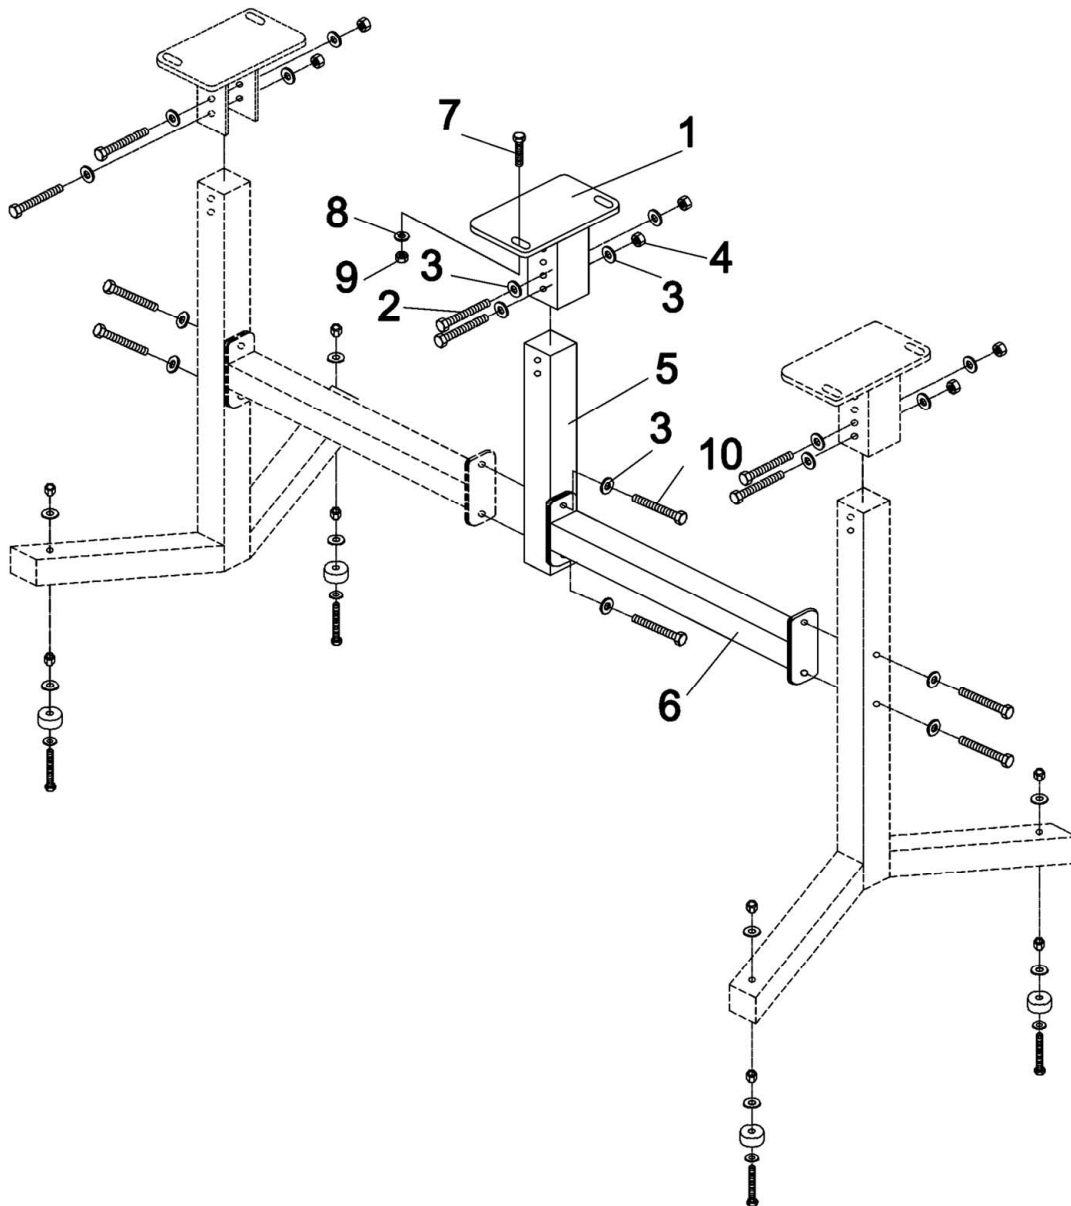

Parts List for JWL-1220SE Stand Extension (#708379)

Index No.	Part No.	Description	Size	Qty
1	JWL1220S-03	Bracket		1
2	TS-0060131	Hex Cap Screw*	3/8-16 x 3	2
3	TS-0680041	Flat Washer*	3/8	6
4	TS-0561031	Hex Nut*	3/8-16	2
5	JML-S05E	Support		1
6	JWL1220SE-06	Cross Bar		1
7	TS-0050111	Hex Cap Screw*	1/4-20 x 2-1/2	2
8	TS-0680021	Flat Washer*	1/4	2
9	TS-0561011	Hex Nut*	1/4-20	2
10	TS-0060131	Hex Cap Screw*	3/8-16 x 3	2
	JML-SEHK	Hardware Kit		1

* included in hardware kit